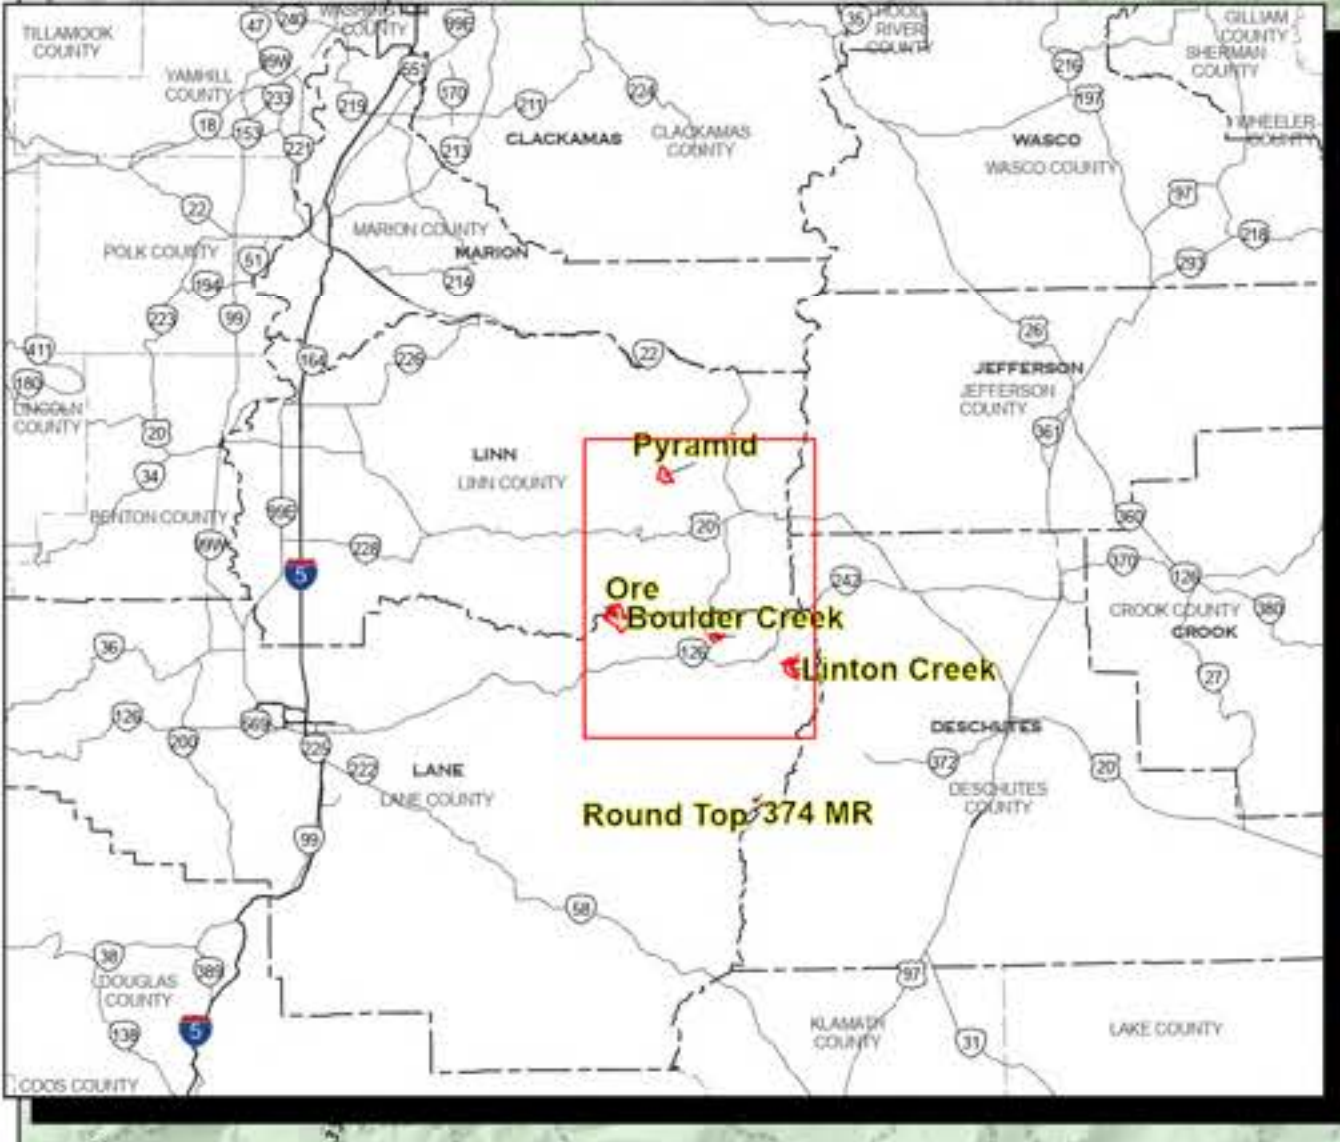

Public Information

Willamette Complex North  
ORWIF240264  
9/24/2024

- Fire Closure Area
- Fire Closure Point
- Fire Closure Line
- Road - 4WD
- Road - Light Duty - Dirt
- Road - Light Duty - Gravel
- Road - Light Duty - Paved
- Road - Closed
- US Highway
- State Highway
- Scenic Byway
- Trail
- National Designated Trail
- Water Trail
- Wildfire Daily Fire Perimeter