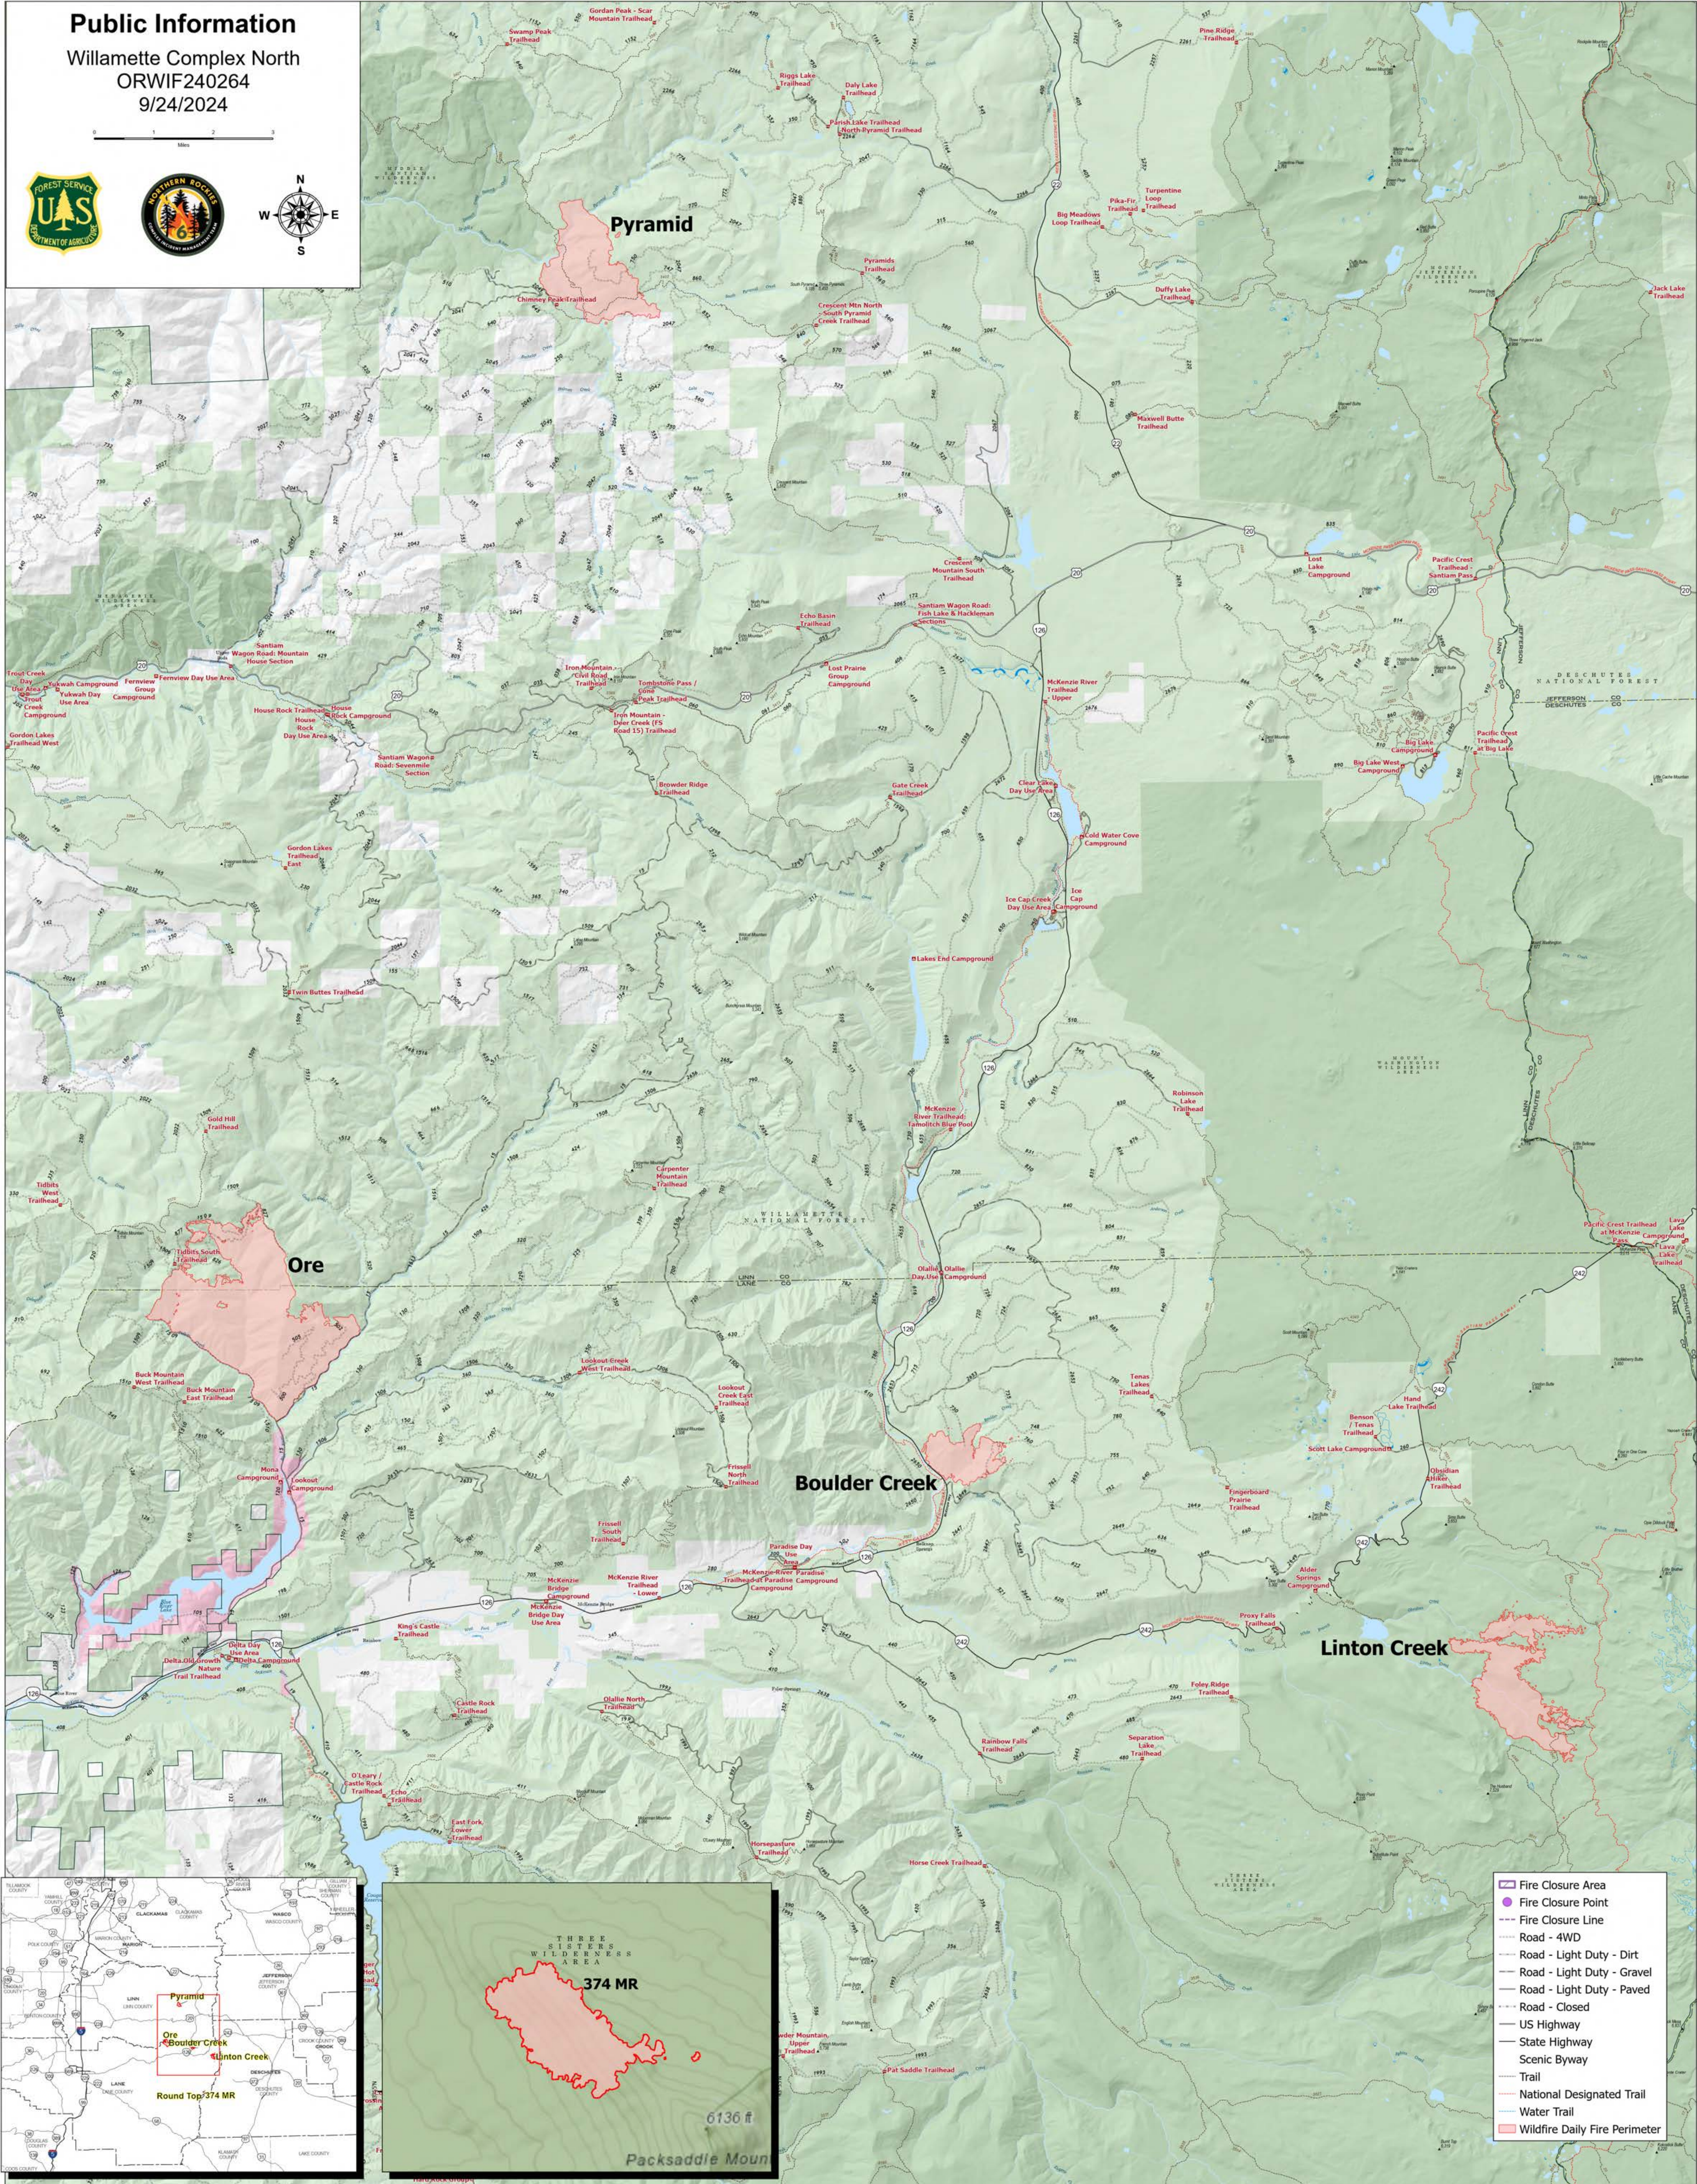

Public Information

Willamette Complex North  
ORWIF240264  
9/24/2024

- Fire Closure Area
- Fire Closure Point
- Fire Closure Line
- Road - 4WD
- Road - Light Duty - Dirt
- Road - Light Duty - Gravel
- Road - Light Duty - Paved
- Road - Closed
- US Highway
- State Highway
- Scenic Byway
- Trail
- National Designated Trail
- Water Trail
- Wildfire Daily Fire Perimeter