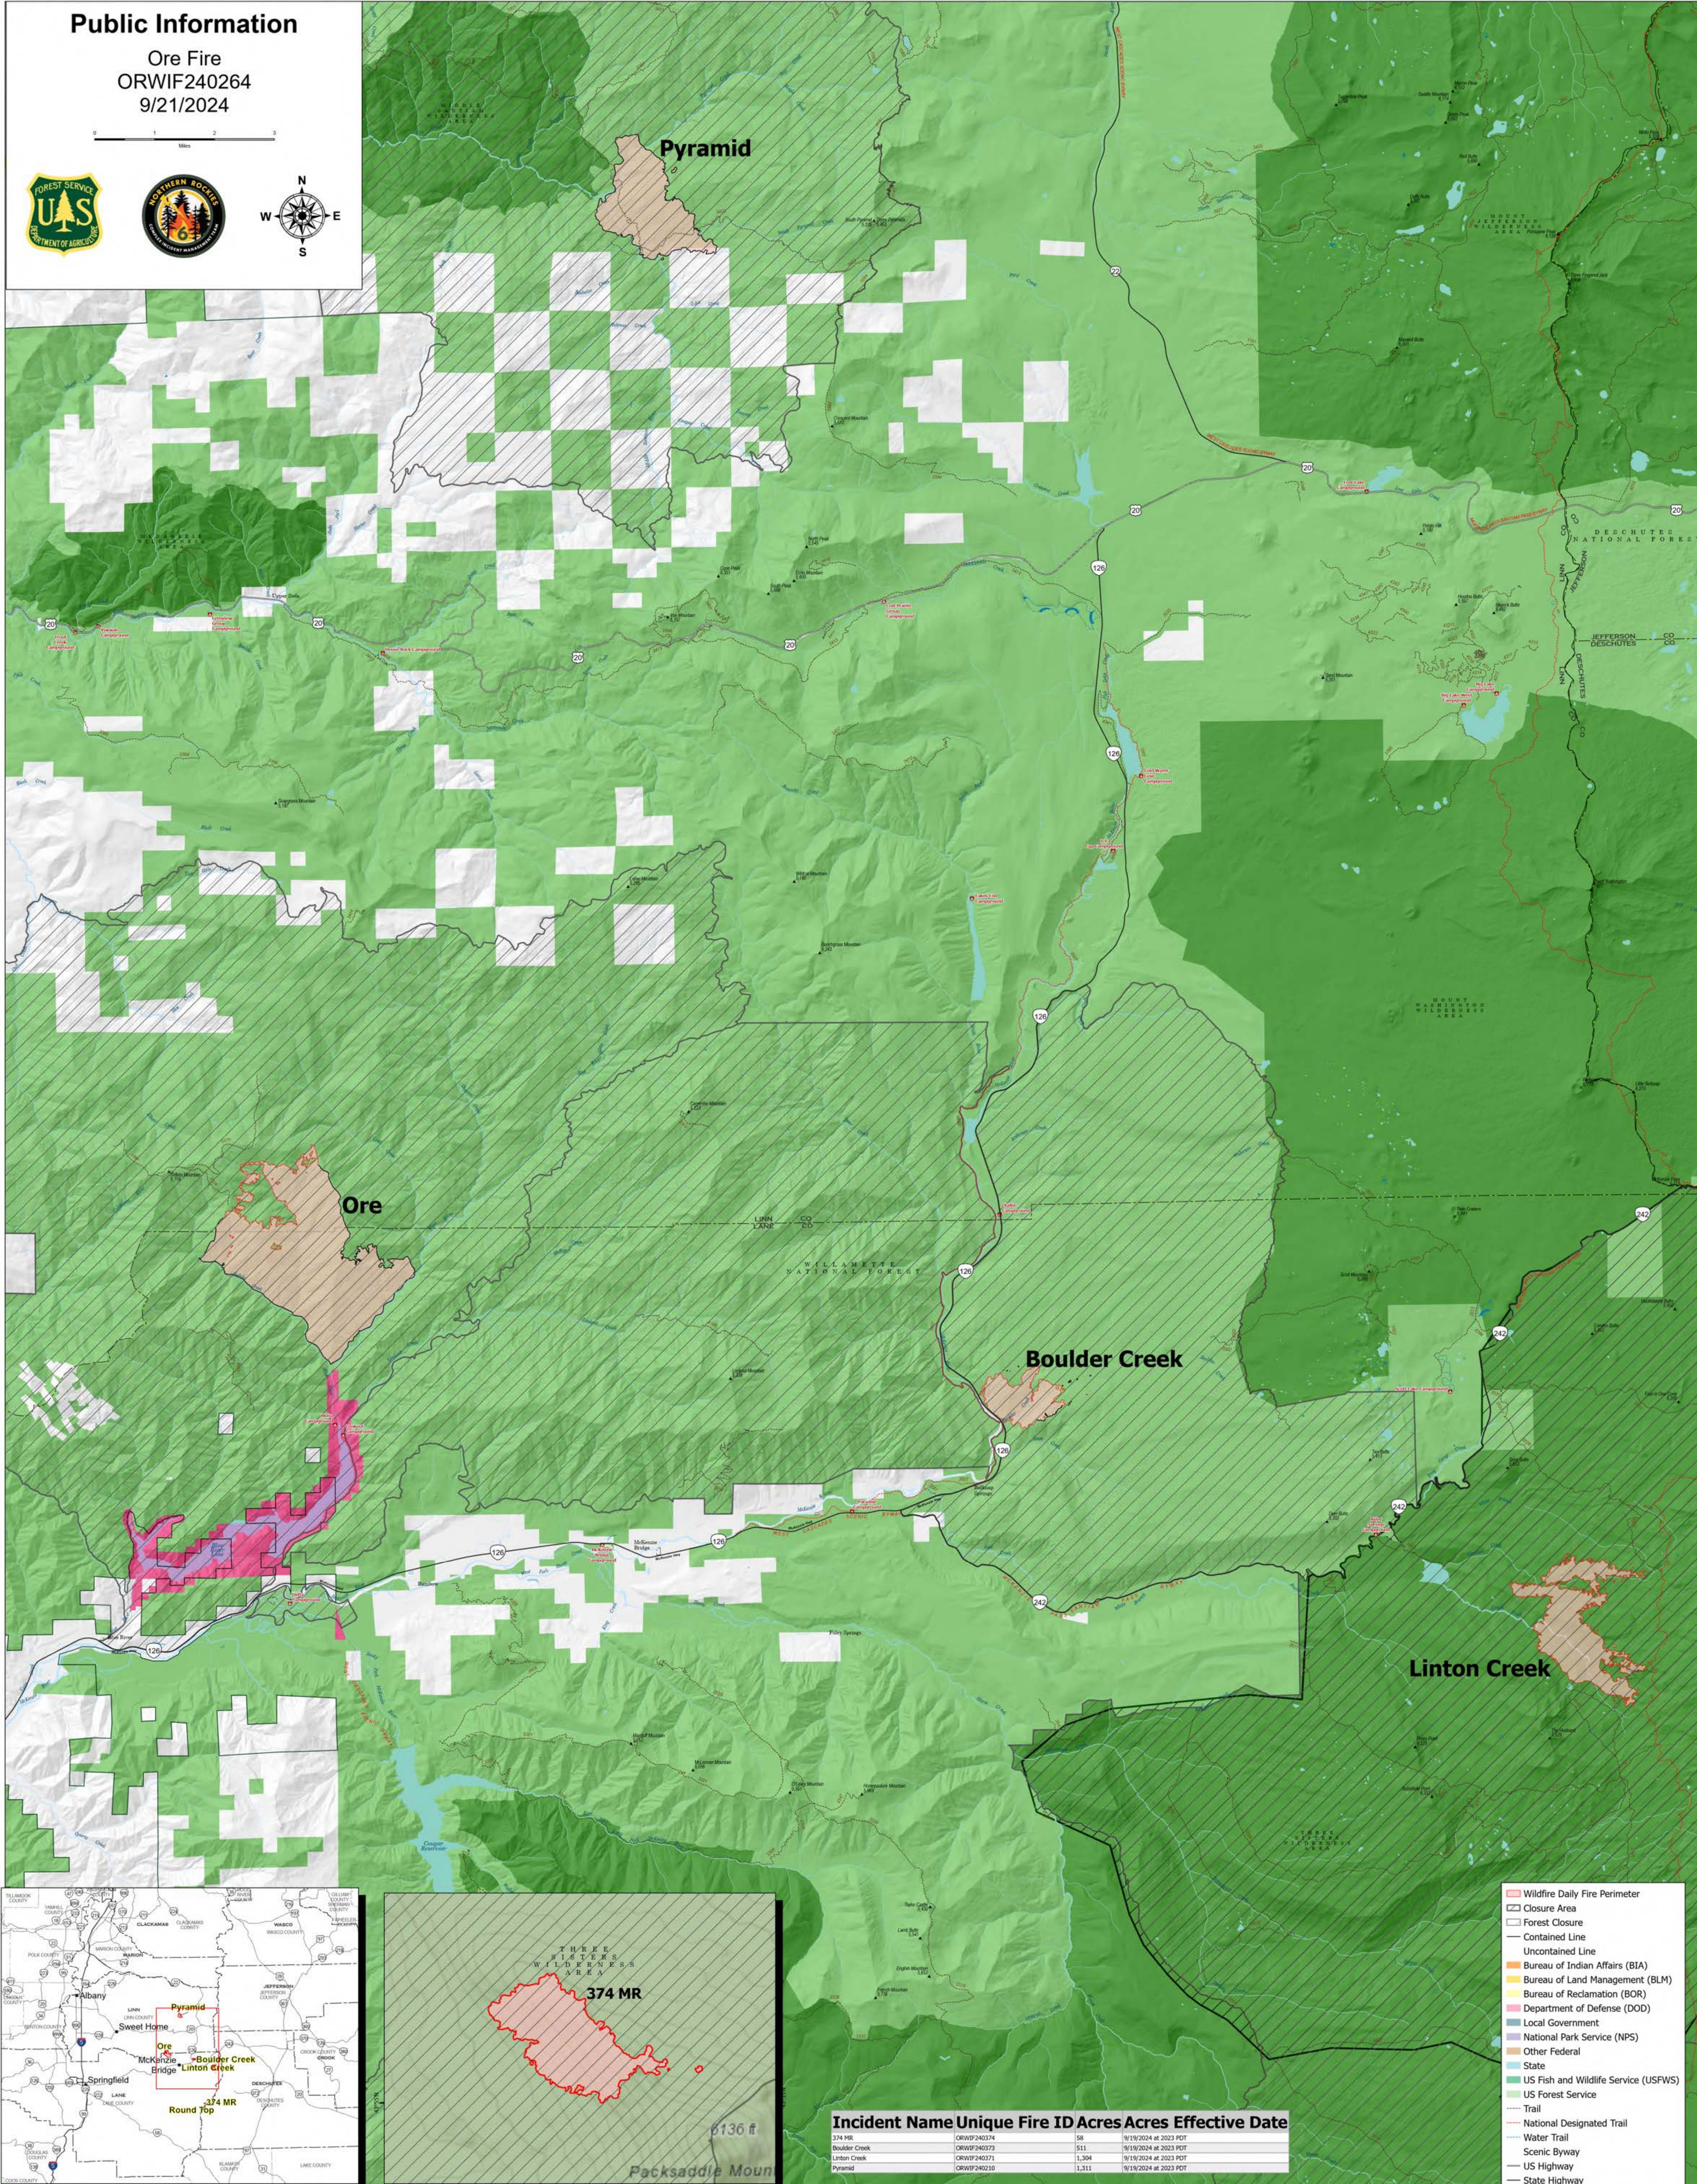

# Public Information

Ore Fire  
ORWIF240264  
9/21/2024

0 1 2 3  
Miles

Incident Name	Unique Fire ID	Acres	Acres	Effective Date
374 MR	ORWIF240374	58		9/19/2024 at 2023 PDT
Boulder Creek	ORWIF240373	511		9/19/2024 at 2023 PDT
Linton Creek	ORWIF240371	1,304		9/19/2024 at 2023 PDT
Pyramid	ORWIF240210	1,311		9/19/2024 at 2023 PDT

- Wildfire Daily Fire Perimeter
- Closure Area
- Forest Closure
- Contained Line
- Uncontained Line
- Bureau of Indian Affairs (BIA)
- Bureau of Land Management (BLM)
- Bureau of Reclamation (BOR)
- Department of Defense (DOD)
- Local Government
- National Park Service (NPS)
- Other Federal
- State
- US Fish and Wildlife Service (USFWS)
- US Forest Service
- Trail
- National Designated Trail
- Water Trail
- Scenic Byway
- US Highway
- State Highway