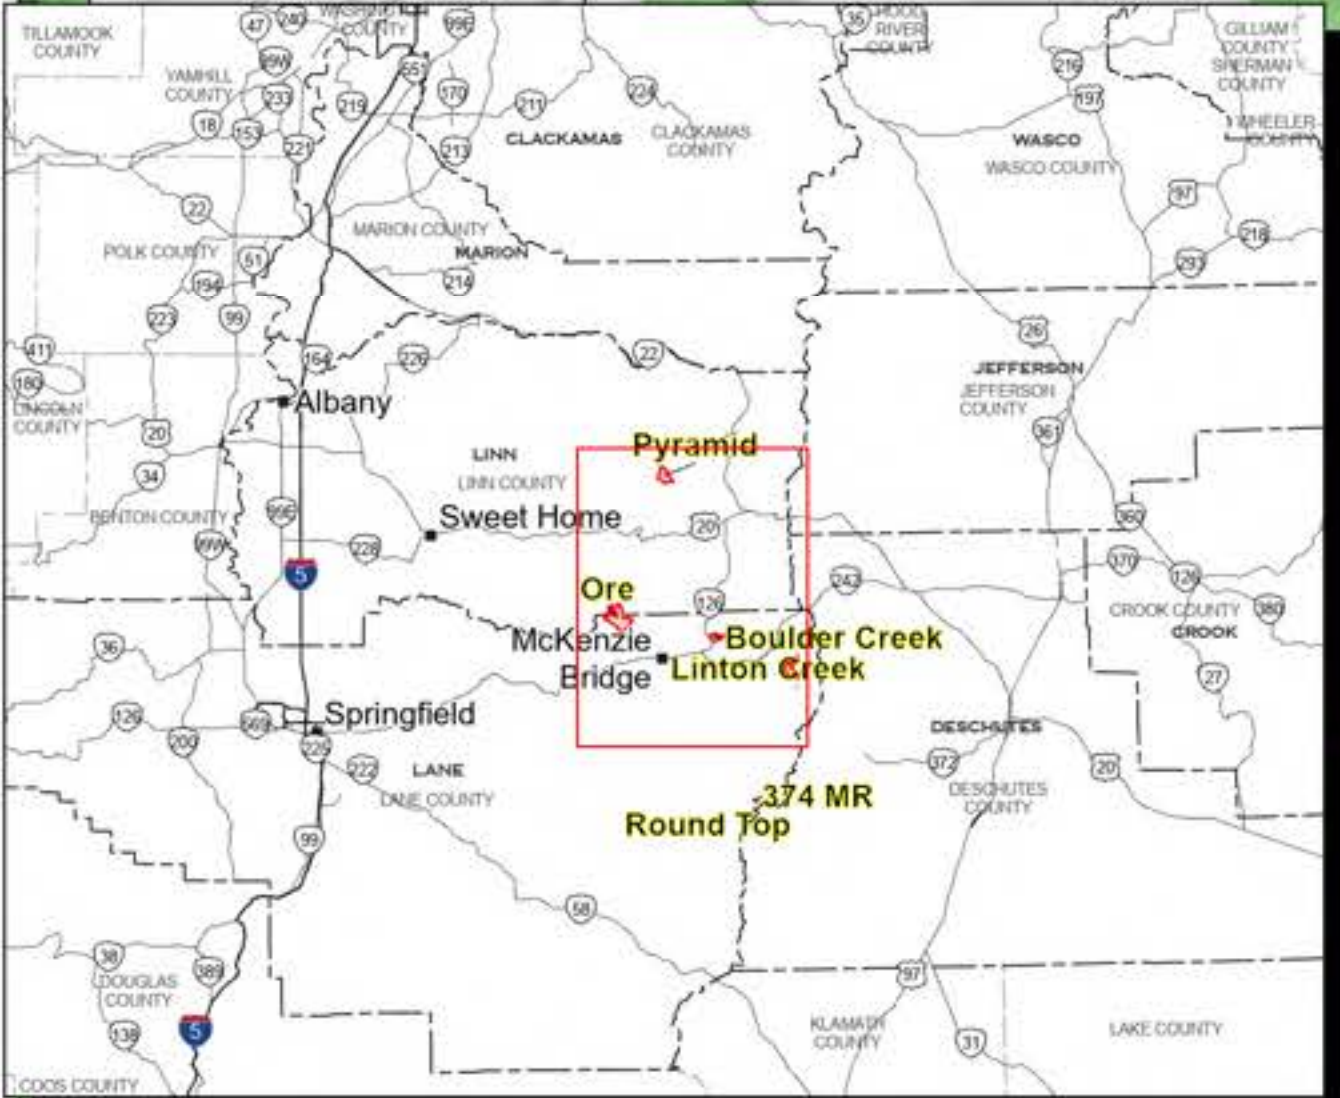

# Public Information

Ore Fire  
ORWIF240264  
9/21/2024

0 1 2 3  
Miles

Incident Name	Unique Fire ID	Acres	Acres	Effective Date
374 MR	ORWIF240374	58		9/19/2024 at 2023 PDT
Boulder Creek	ORWIF240373	511		9/19/2024 at 2023 PDT
Linton Creek	ORWIF240371	1,304		9/19/2024 at 2023 PDT
Pyramid	ORWIF240210	1,311		9/19/2024 at 2023 PDT

- Wildfire Daily Fire Perimeter
- Closure Area
- Forest Closure
- Contained Line
- Uncontained Line
- Bureau of Indian Affairs (BIA)
- Bureau of Land Management (BLM)
- Bureau of Reclamation (BOR)
- Department of Defense (DOD)
- Local Government
- National Park Service (NPS)
- Other Federal
- State
- US Fish and Wildlife Service (USFWS)
- US Forest Service
- Trail
- National Designated Trail
- Water Trail
- Scenic Byway
- US Highway
- State Highway