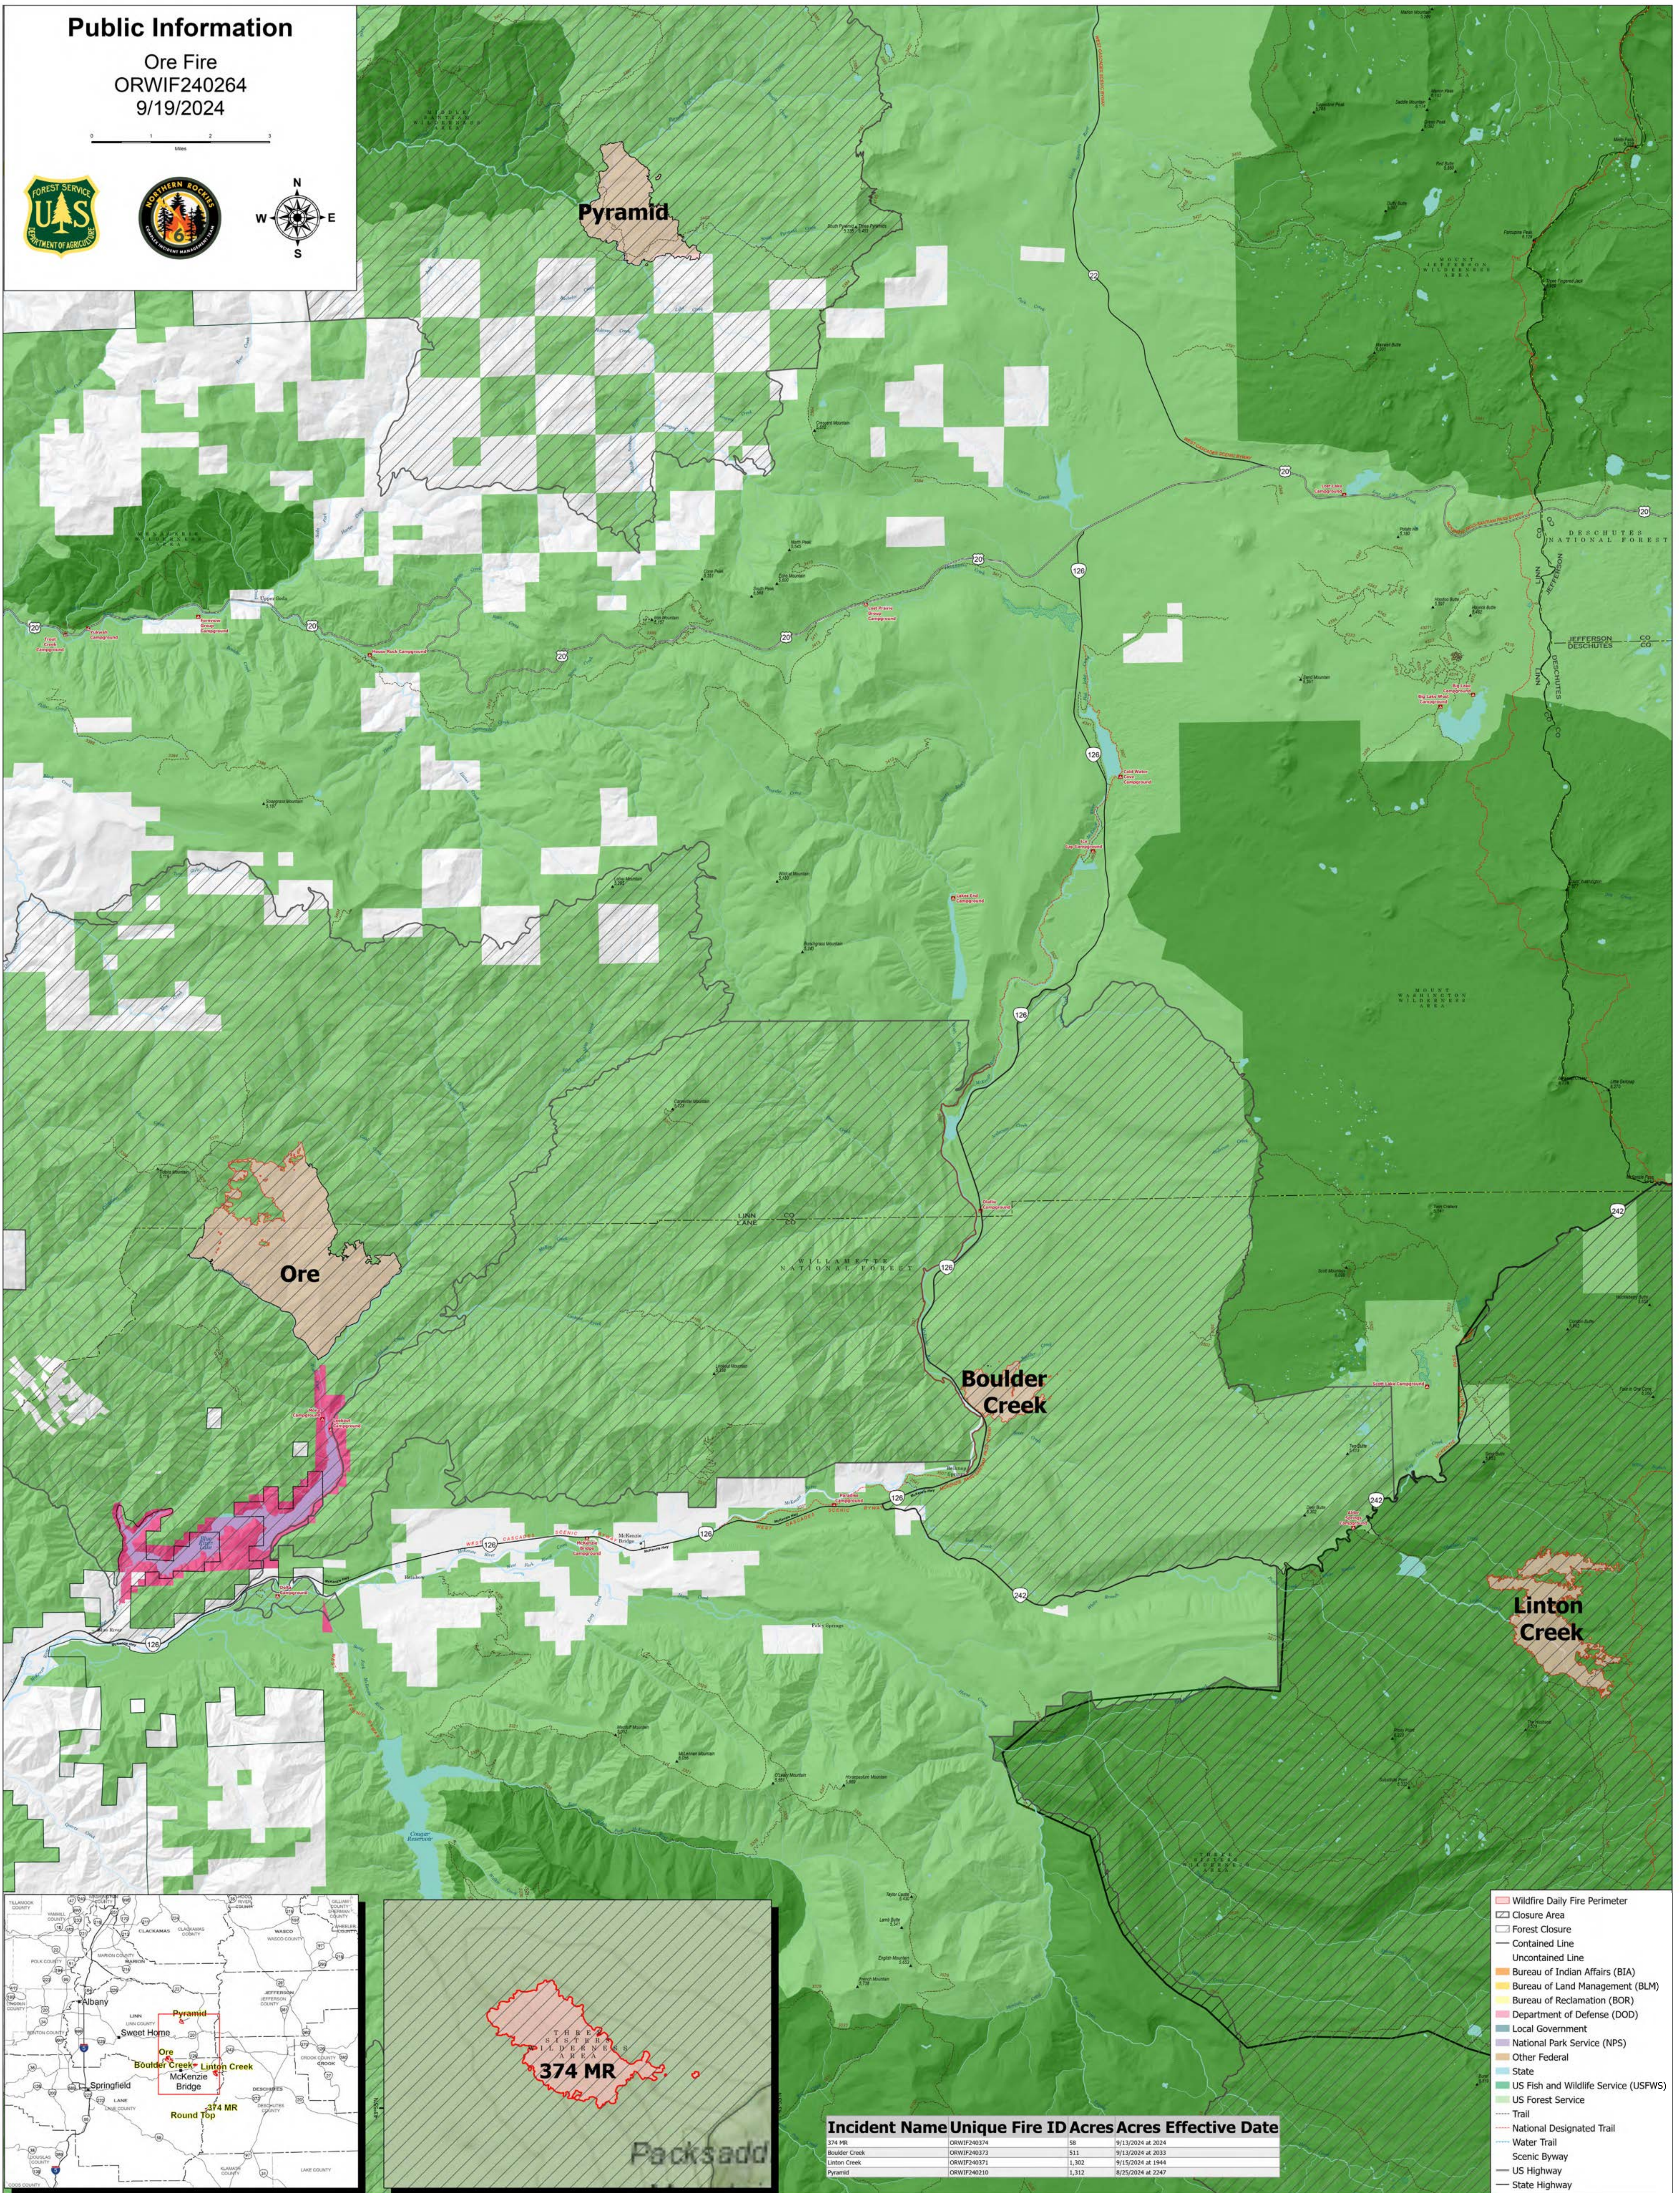

Public Information

Ore Fire
ORWIF240264
9/19/2024

0 1 2 3 Miles

Incident Name Unique Fire ID Acres Acres Effective Date

Incident Name	Unique Fire ID	Acres	Acres	Effective Date
374 MR	ORWIF240374	58		9/13/2024 at 2024
Boulder Creek	ORWIF240373	511		9/13/2024 at 2023
Linton Creek	ORWIF240371	1,302		9/15/2024 at 1944
Pyramid	ORWIF240210	1,312		8/25/2024 at 2247

- ▬ Wildfire Daily Fire Perimeter
- Closure Area
- Forest Closure
- Contained Line
- Uncontained Line
- Bureau of Indian Affairs (BIA)
- Bureau of Land Management (BLM)
- Bureau of Reclamation (BOR)
- Local Government
- Department of Defense (DOD)
- National Park Service (NPS)
- Other Federal
- State
- US Fish and Wildlife Service (USFWS)
- US Forest Service
- Trail
- National Designated Trail
- Water Trail
- Scenic Byway
- US Highway
- State Highway