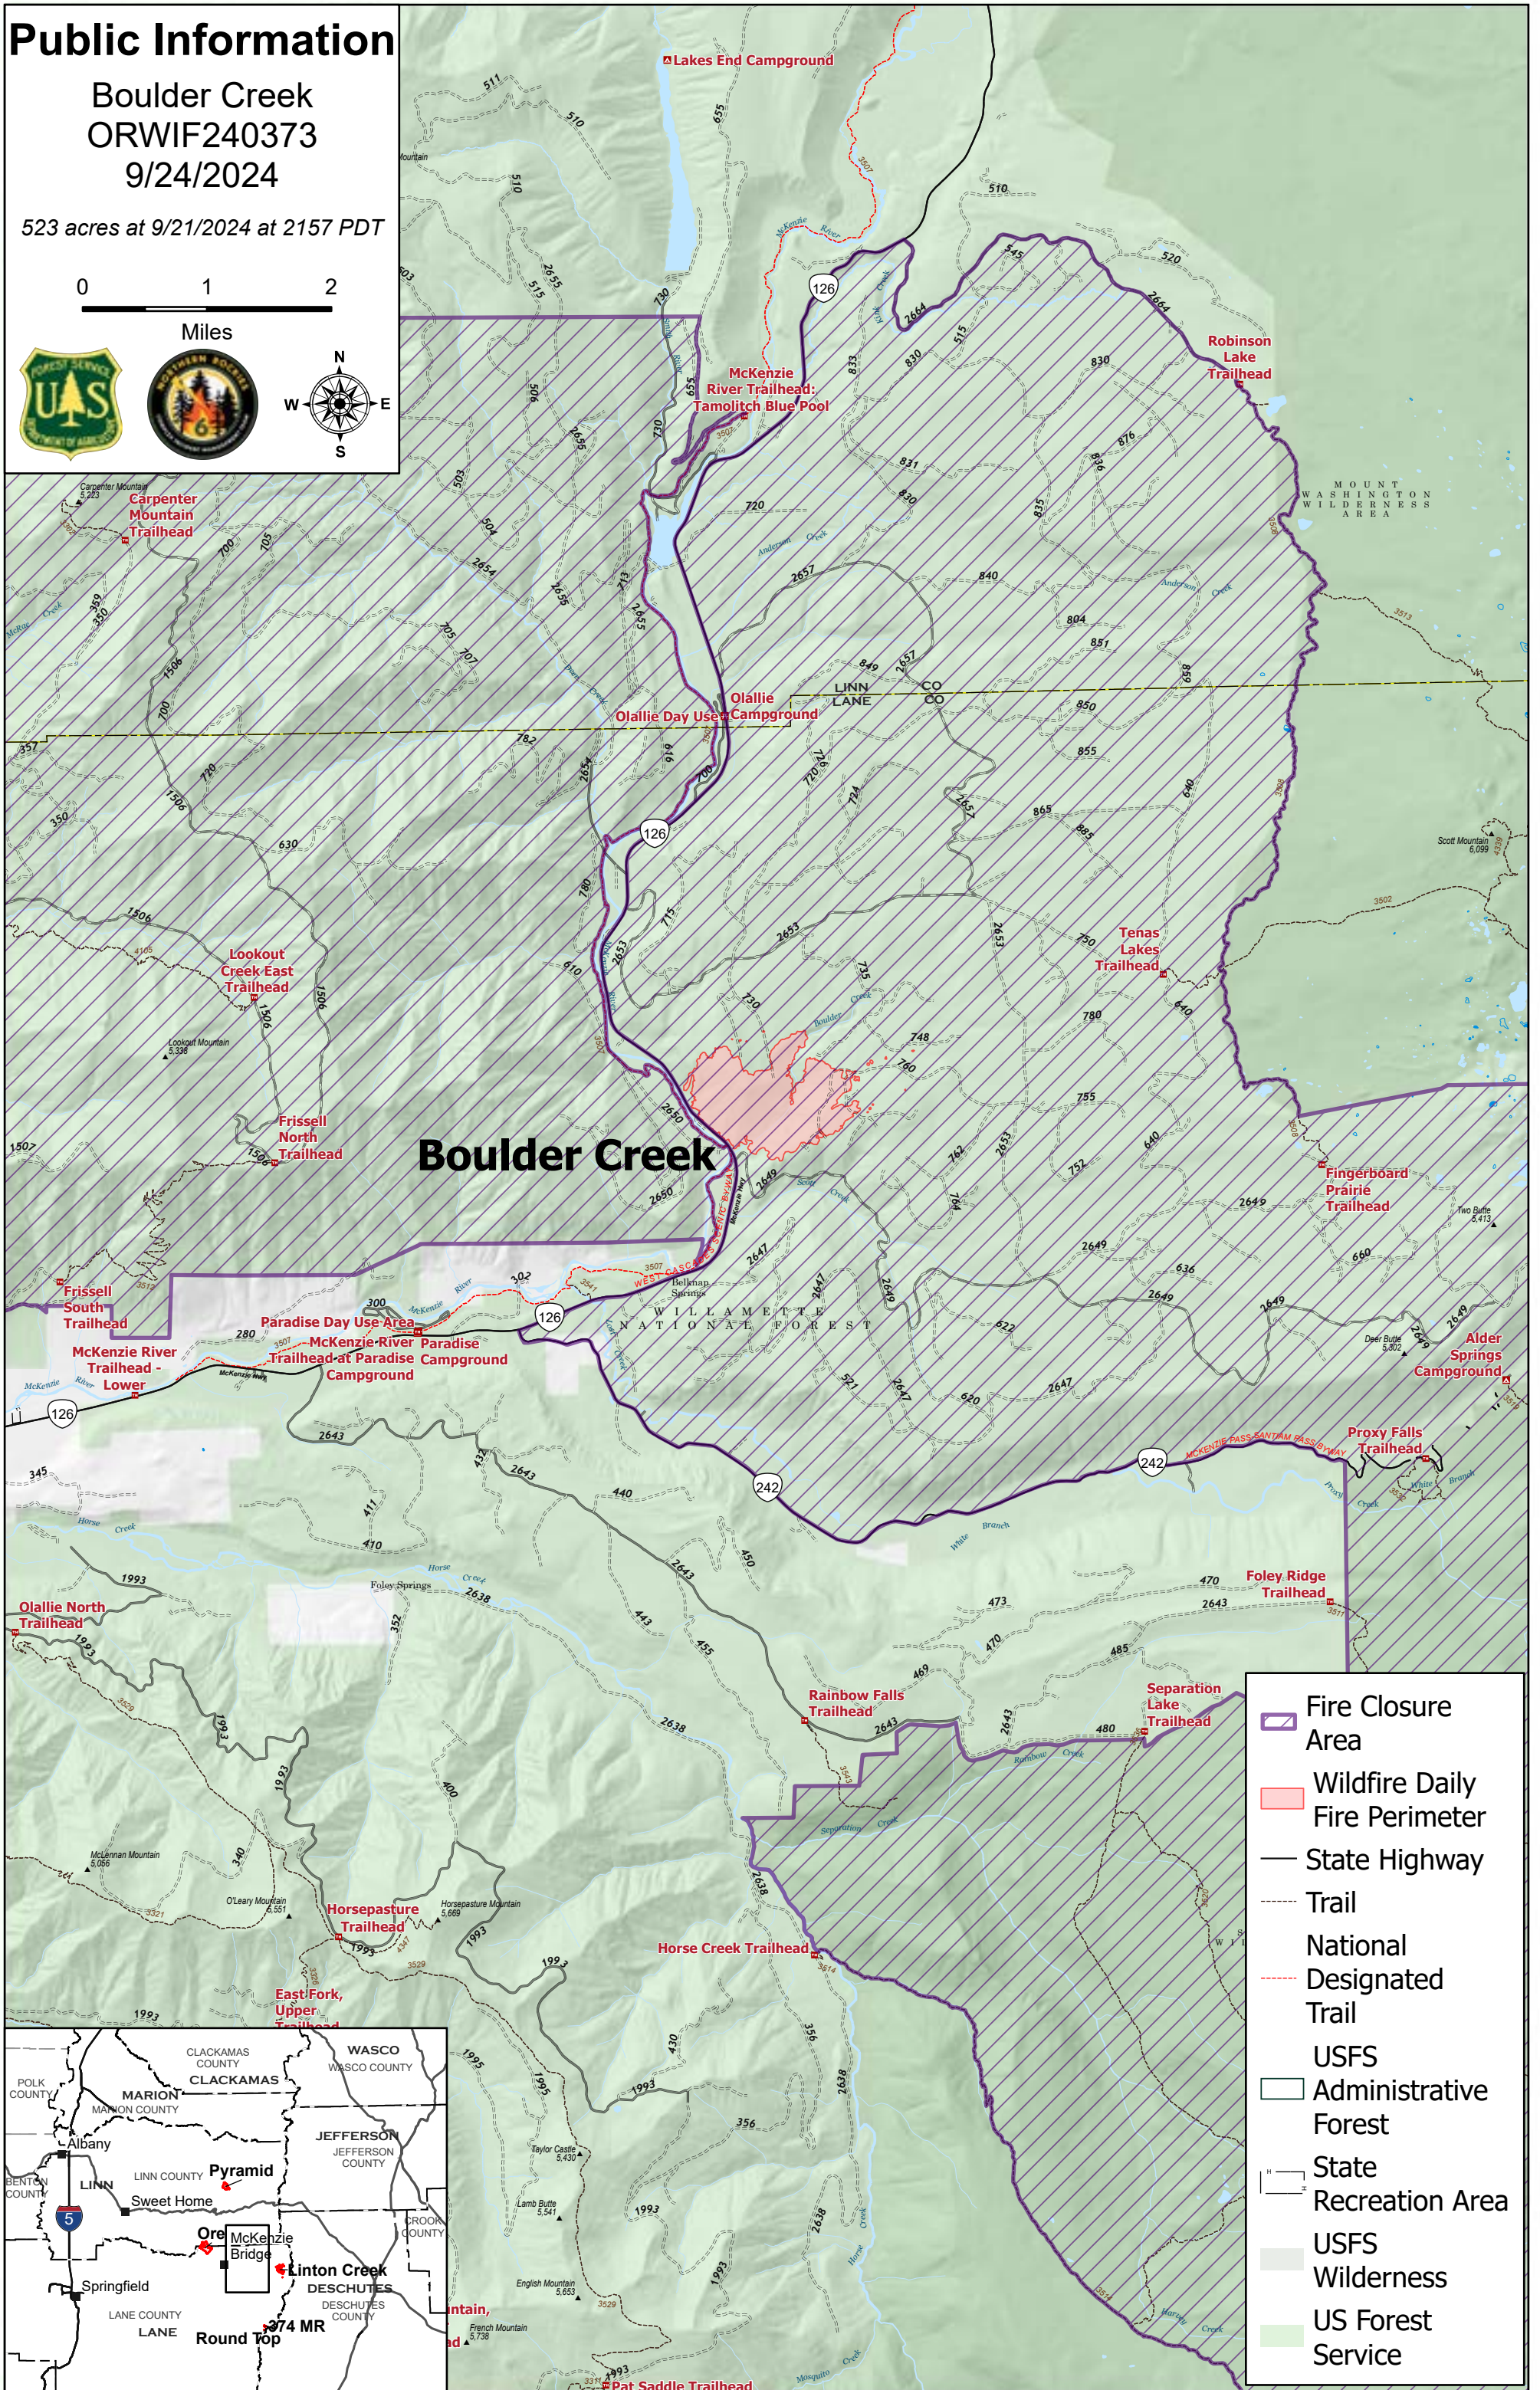

Public Information

Boulder Creek
ORWIF240373

9/24/2024

523 acres at 9/21/2024 at 2157 PDT

0 1 2

Miles

Boulder Creek

- Fire Closure Area
- Wildfire Daily Fire Perimeter
- State Highway
- Trail
- National Designated Trail
- USFS Administrative Forest
- State Recreation Area
- USFS Wilderness
- US Forest Service