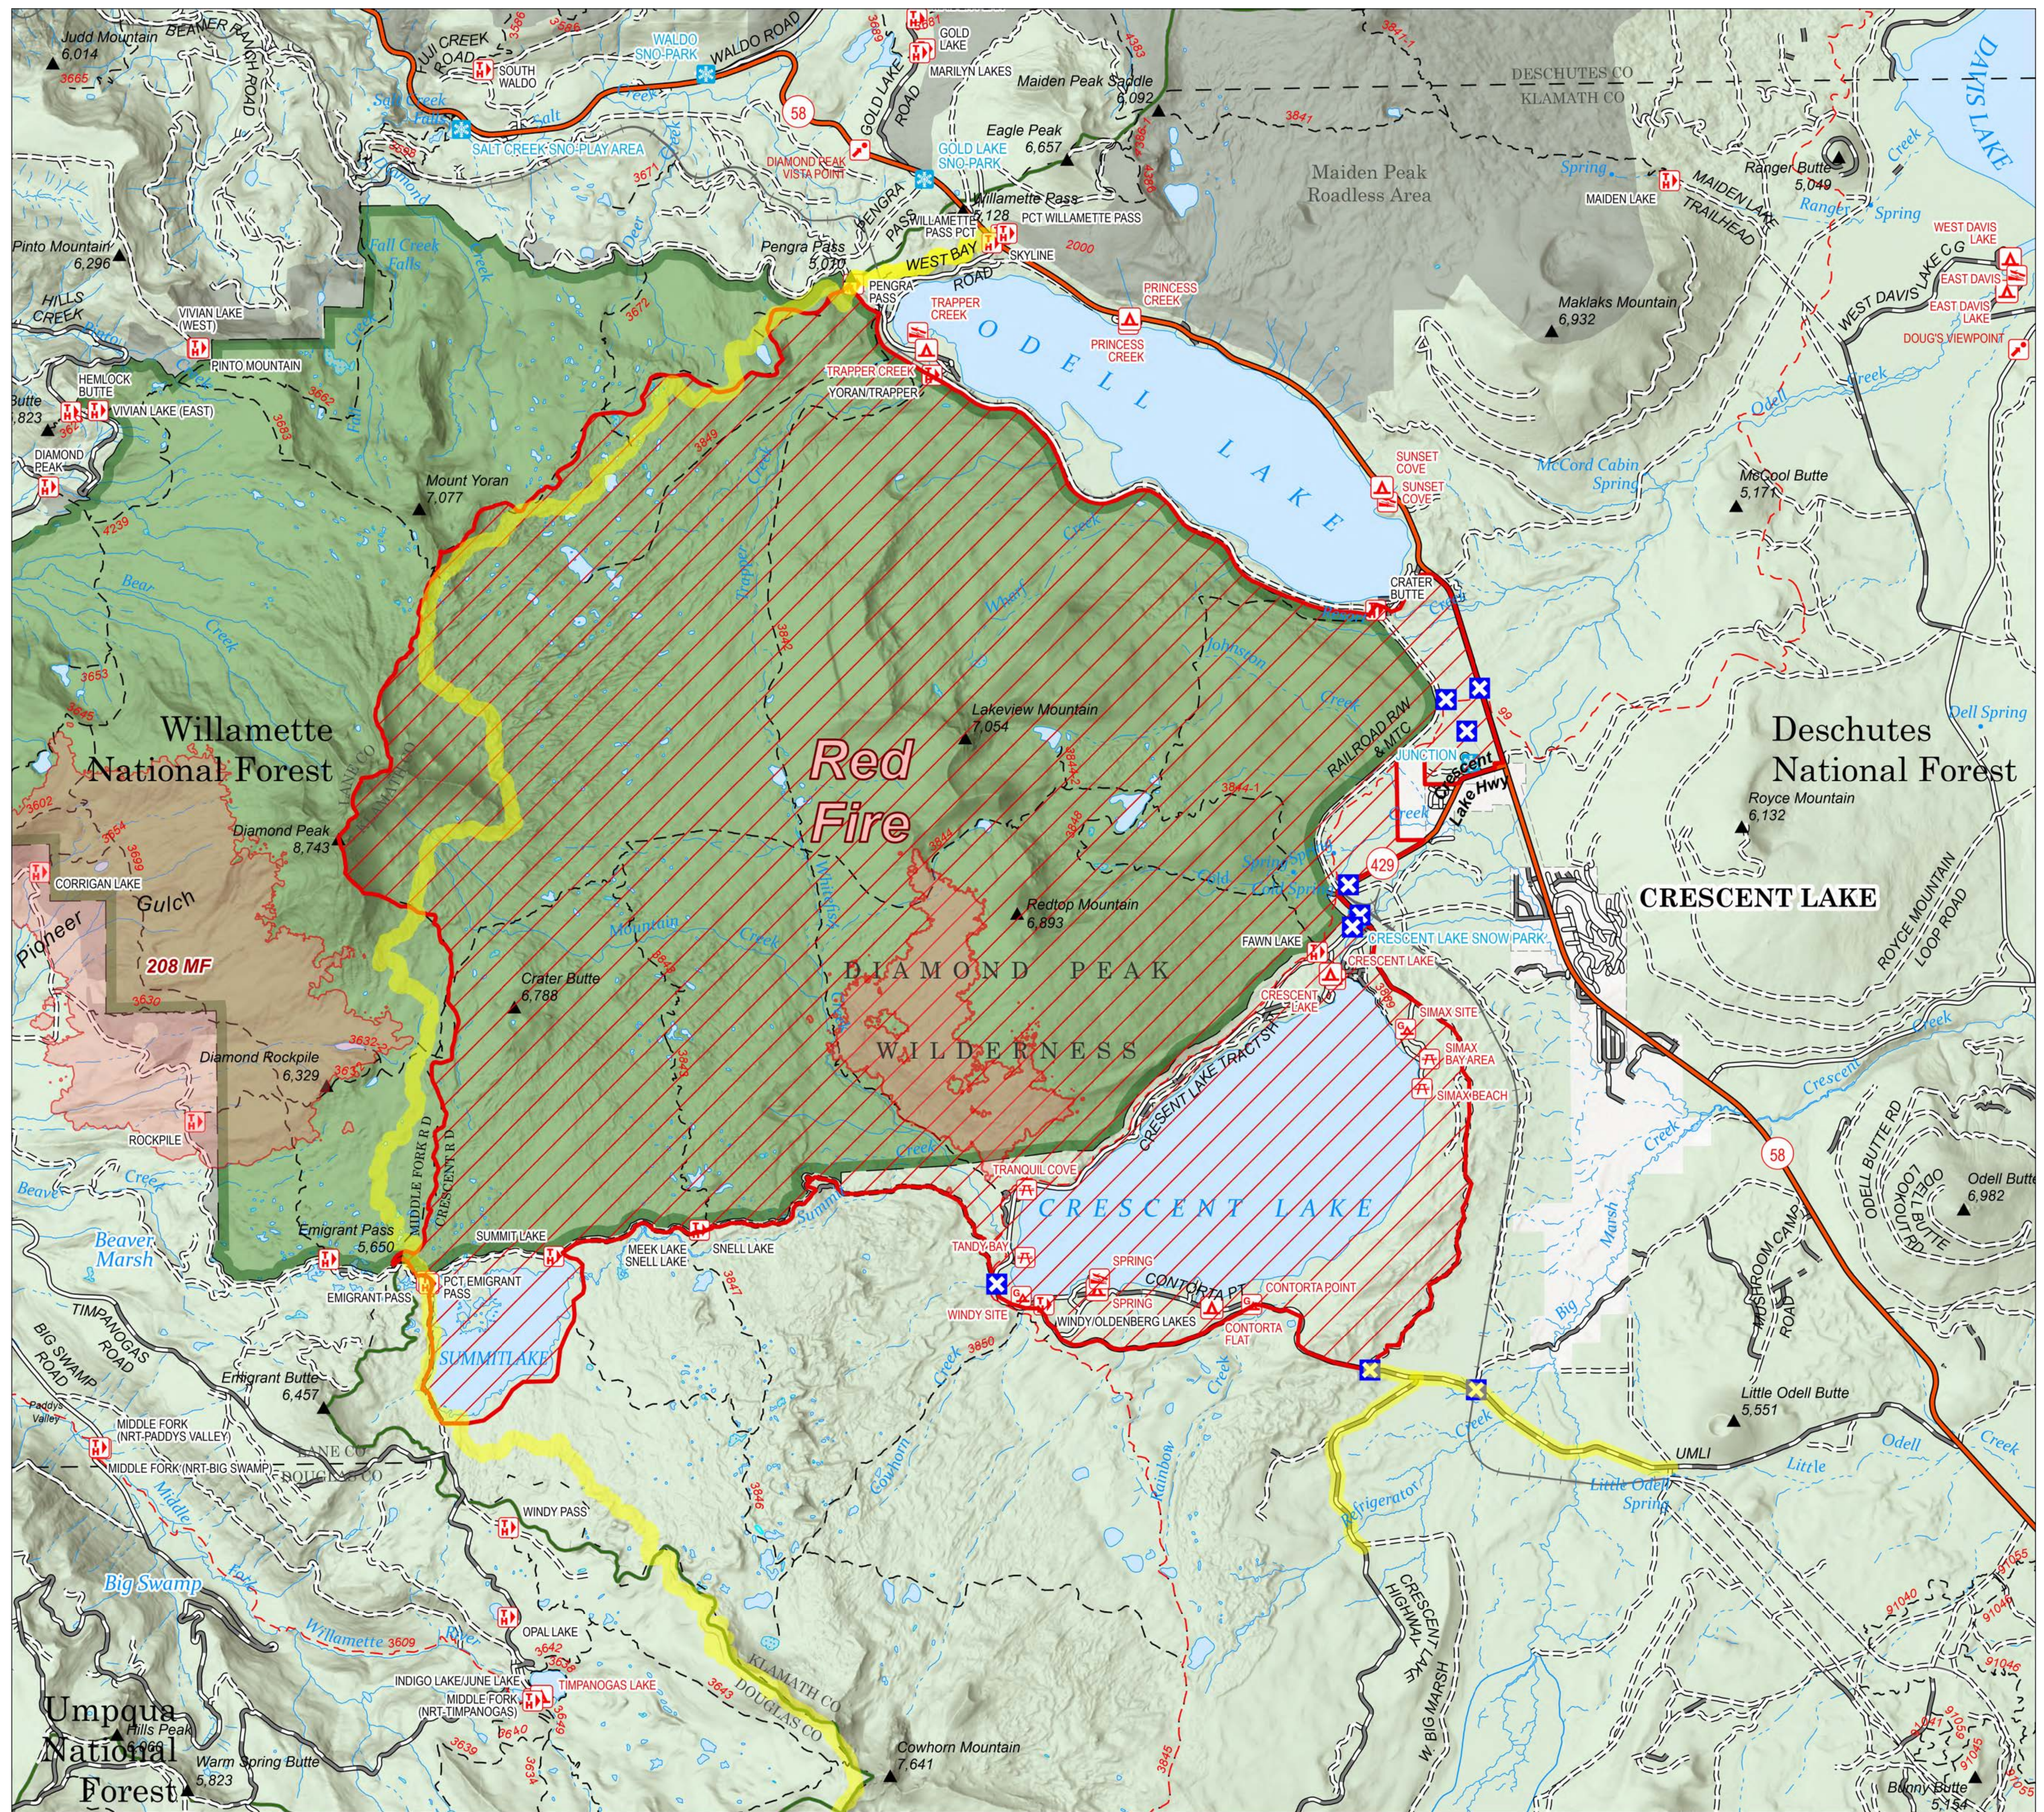

Public Information

Red
ORDEF-000438
09/08/2024 Day

1476 acres at 20240907 2221 hrs

-  Wildfire Daily Perimeter
-  Other Fires
-  Area Closure
-  Closure
-  Road Closure
-  Secondary Highway
-  Road, Paved
-  Road, Dirt/Gravel
-  Road, Paved
-  Road, Dirt/Gravel
-  Road, high clearance
-  USFS Roadless Areas
-  FS Wilderness Boundary
-  Forest Service Land

1:30,000 | RIST 2024 | 9/8/2024 0715
Acres from IR
North American 1983 Datum, Lat/Long Grid