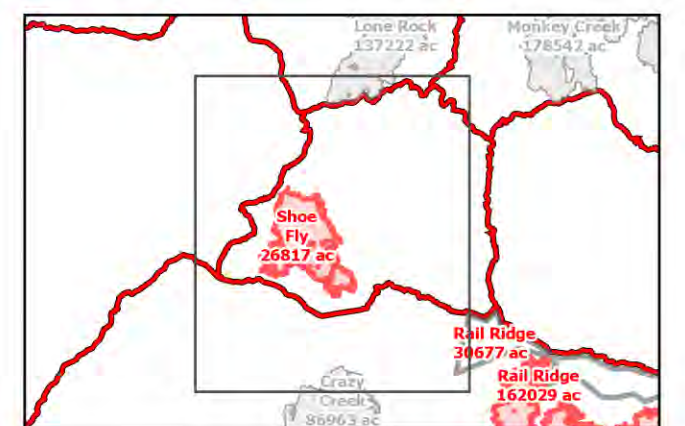

Public Information

09/15/2024 Shift

Shoe Fly
OR-951S-000766

26,817 acres at 9/14/2024 @ 0110 PDT

- Other
- Wildfire Daily Fire Perimeter
- Final Wildfire Perimeter
- Federal Lookout
- Federal and State Highway
- Mainline Road
- All Weather Road
- ODF Protection District Boundary
- ODF Protection Unit Boundary
- Rangeland Protection Associations
- Oregon Department of State Lands
- Oregon Other State Lands
- United States Bureau of Land Management
- United States Forest Service
- City Limit

1:100,000 | ODF Team 1 | 09/14/2024 2008
Acres from IR and GPS
North American 1983 Datum | LatLong Grid