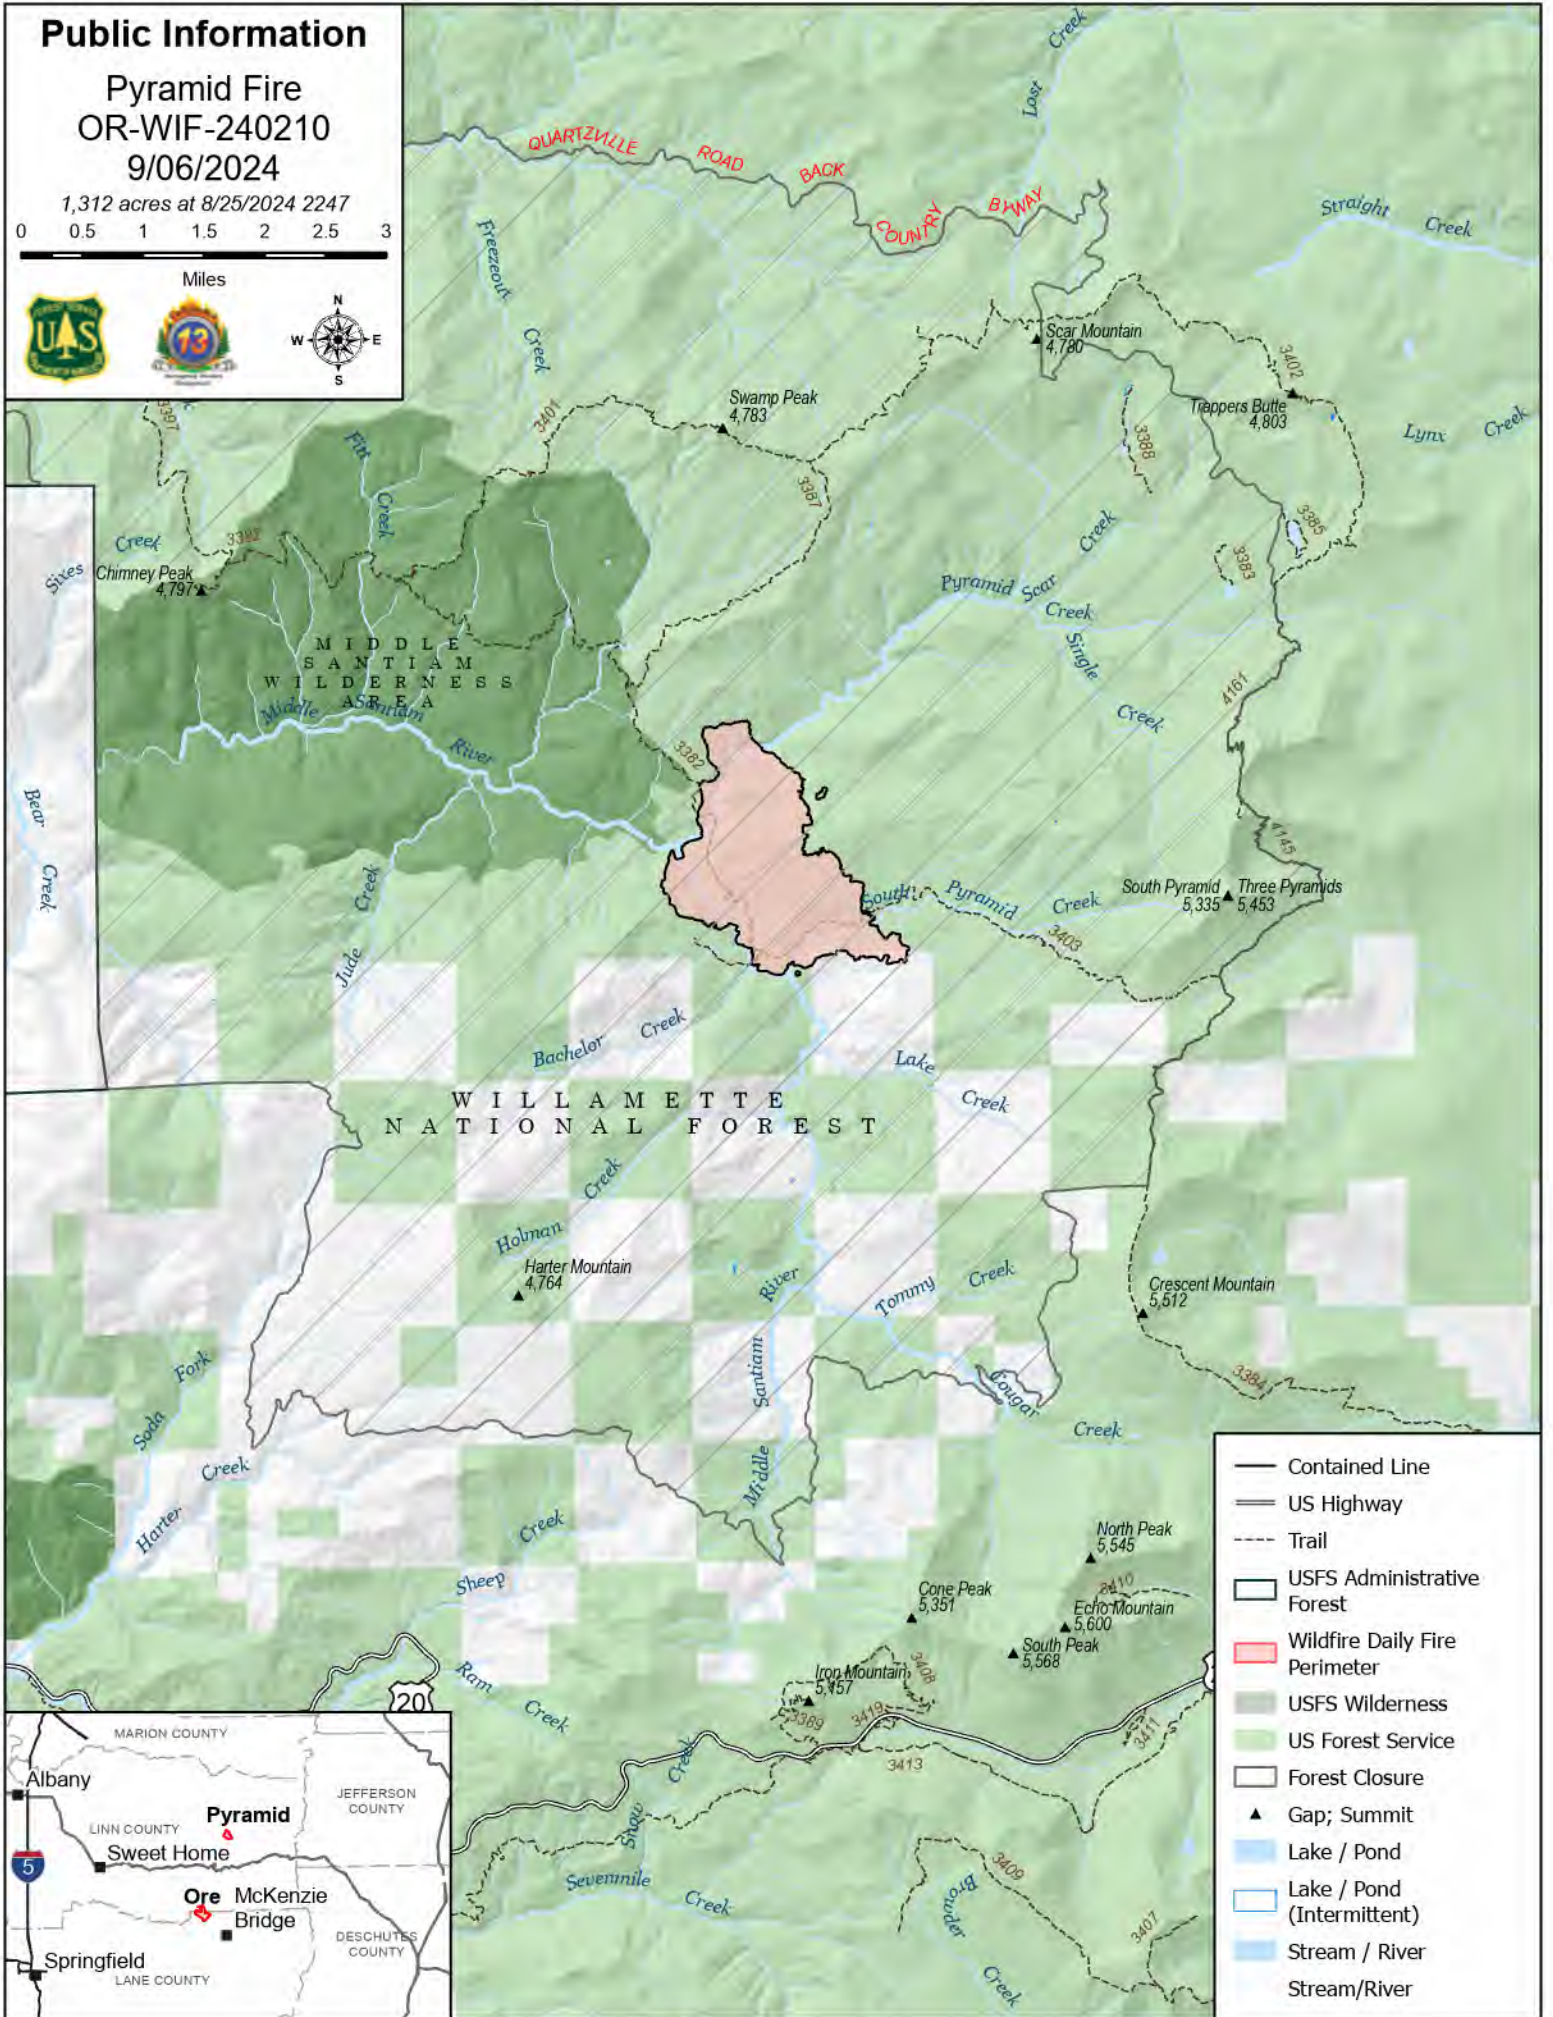

Public Information

Pyramid Fire
 OR-WIF-240210
 9/06/2024

1,312 acres at 8/25/2024 2247

Miles

- Contained Line
- US Highway
- Trail
- USFS Administrative Forest
- Wildfire Daily Fire Perimeter
- USFS Wilderness
- US Forest Service
- Forest Closure
- Gap; Summit
- Lake / Pond
- Lake / Pond (Intermittent)
- Stream / River
- Stream/River