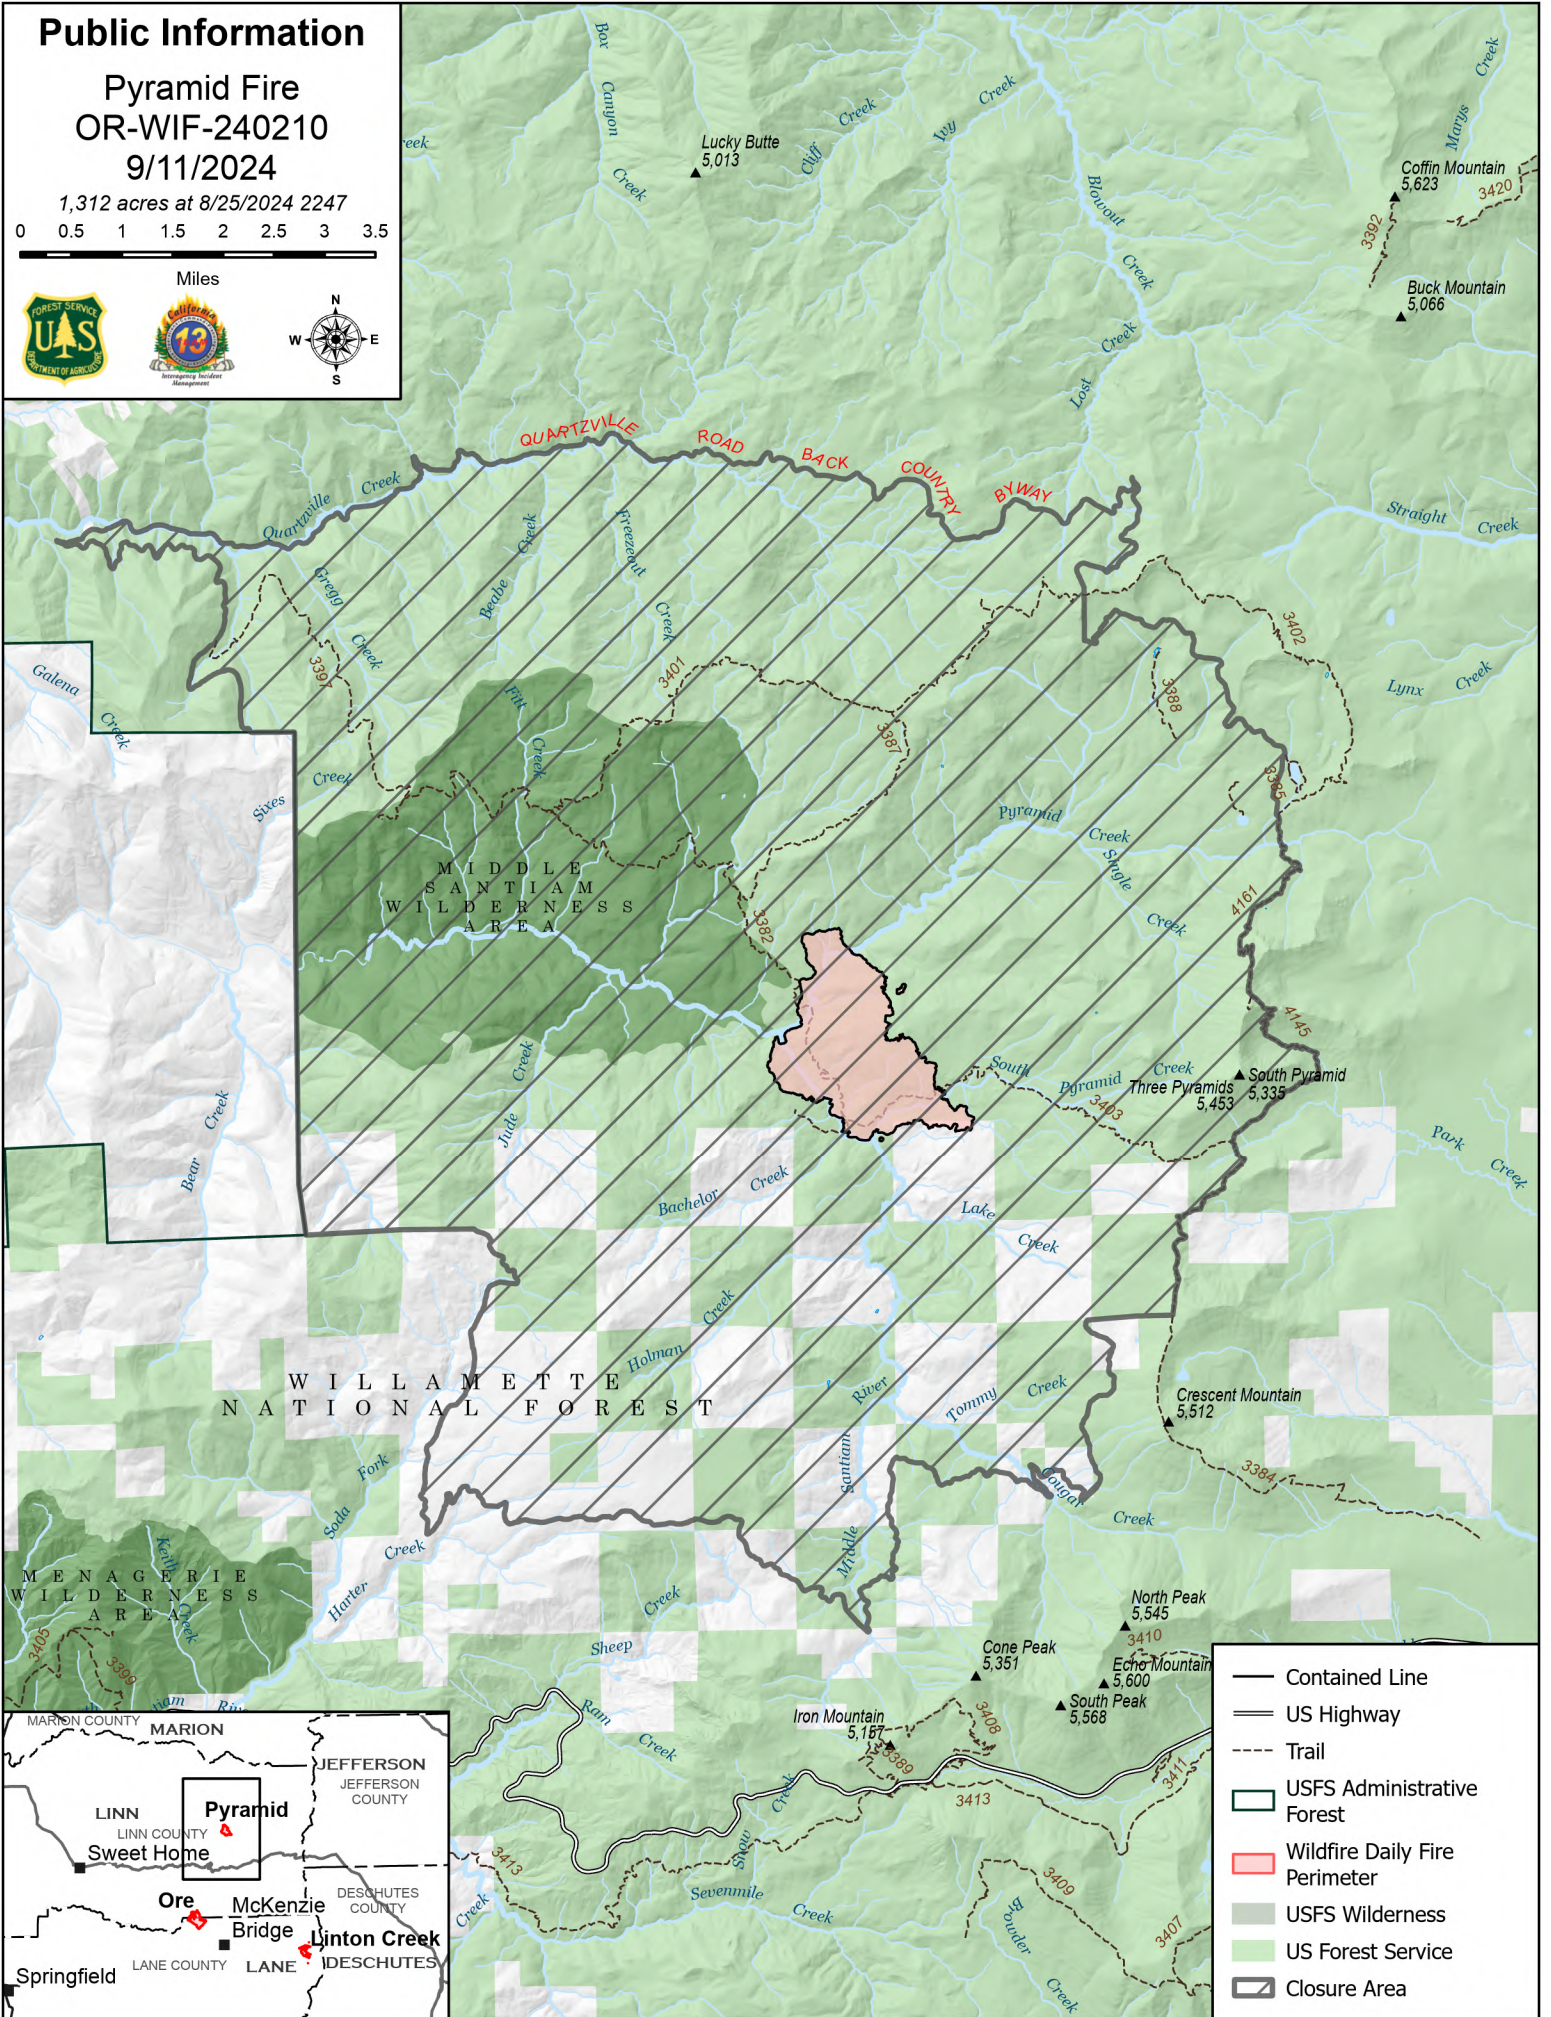

Public Information

Pyramid Fire
OR-WIF-240210
9/11/2024

1,312 acres at 8/25/2024 2247

0 0.5 1 1.5 2 2.5 3 3.5

Miles

- Contained Line
- US Highway
- - - Trail
- USFS Administrative Forest
- Wildfire Daily Fire Perimeter
- ▨ USFS Wilderness
- US Forest Service
- ▨ Closure Area