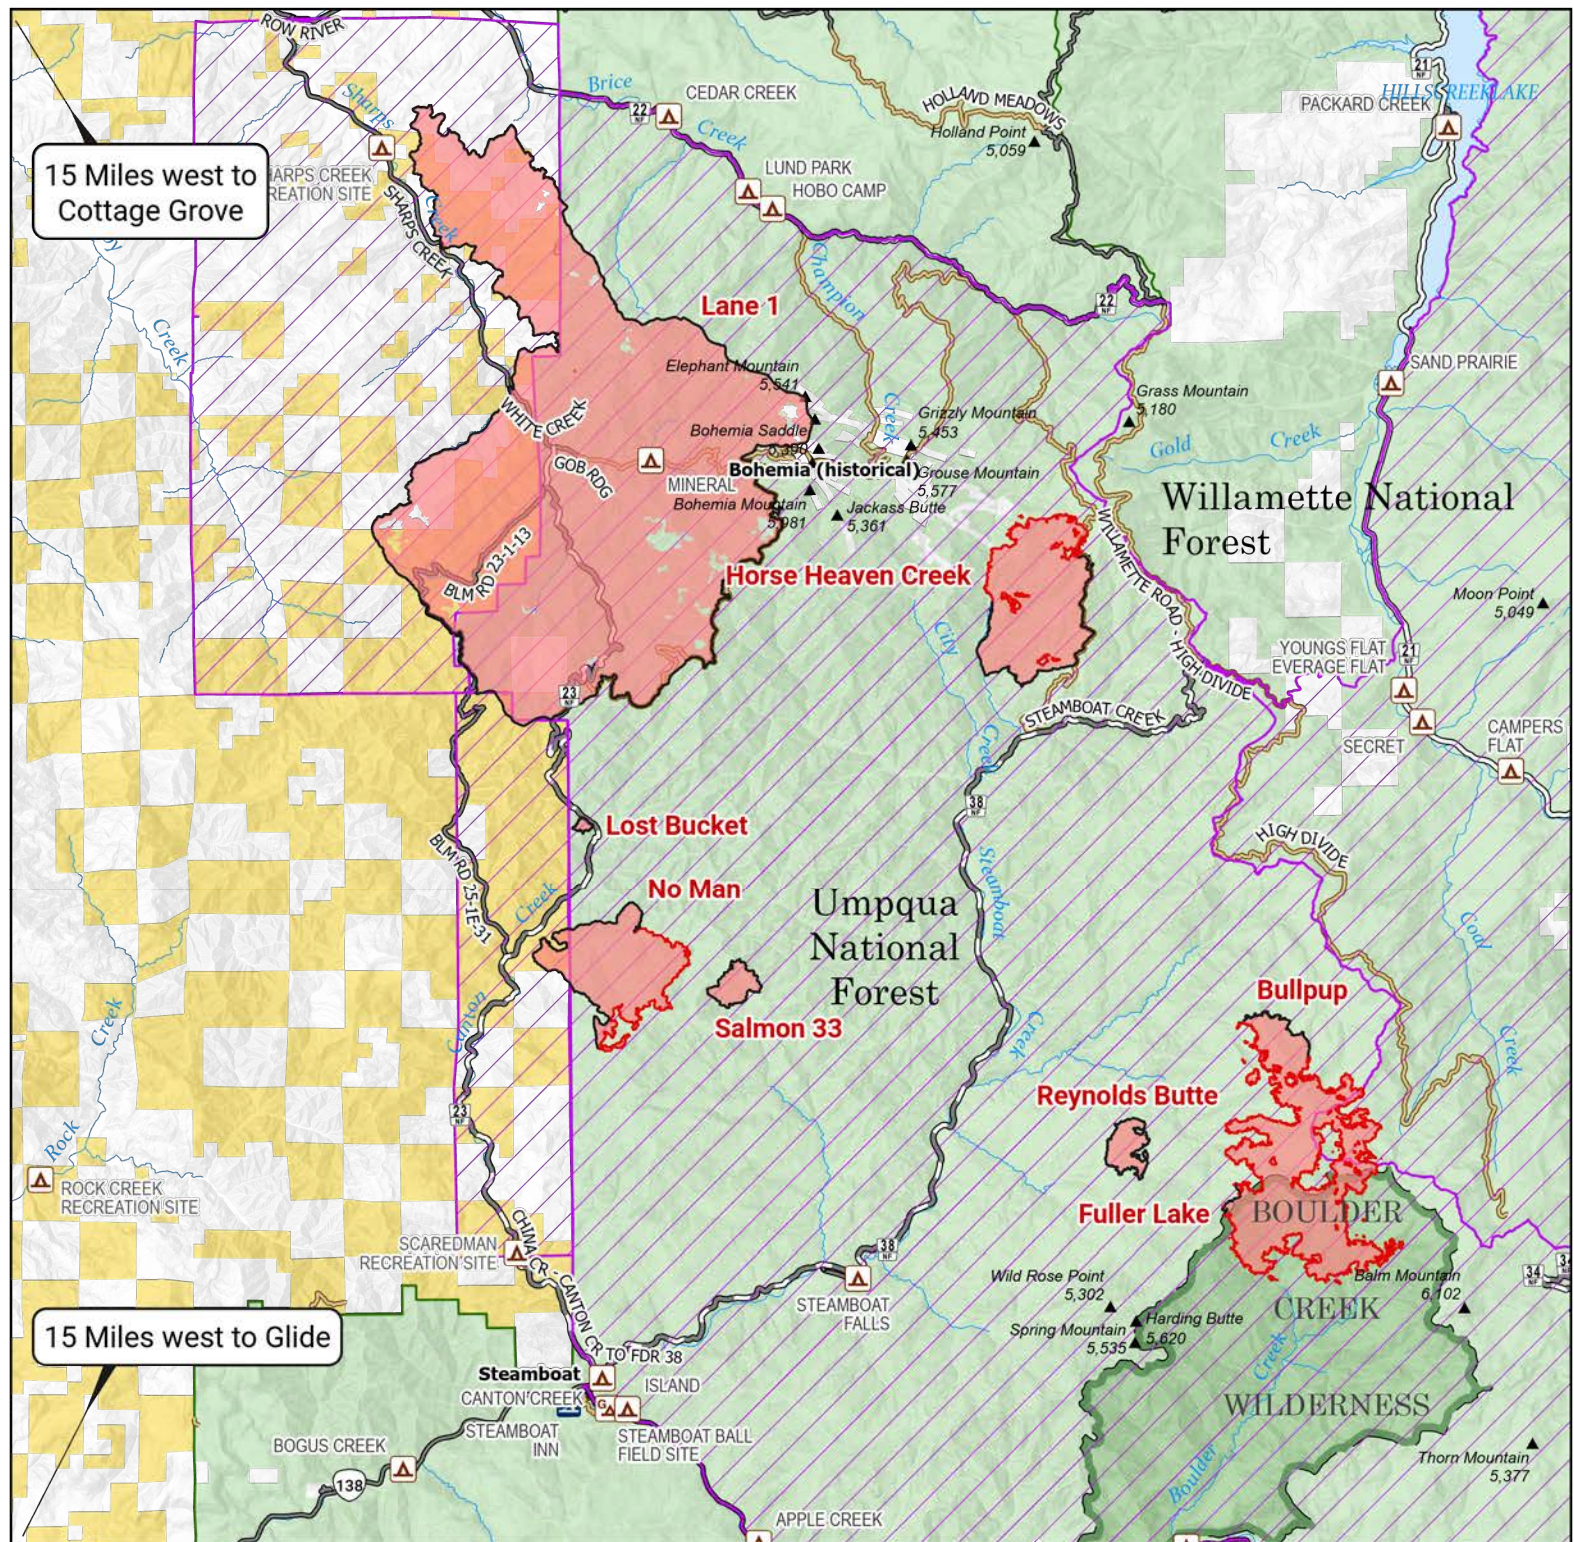

Information

9/23/2024
Homestead Complex
OR-UPF-240311

9,784 acres at 9/21/2024 at 2331 PDT

Lane 1
OR-771S-000028

25,950 acres at 9/9/2024 at 2228 PDT

- Contained
- Uncontained
- Wildfire Daily Fire Perimeter
- - Homestead Complex & Lane 1
- - Wildfire Daily Fire Perimeter - Adjacent Incidents
- FS Wilderness Boundary
- Bureau of Land Management Lands
- Forest Service Land
- Forest Service Closure Area
- BLM Closure Area
- Road, Paved
- Road, Dirt/Gravel

15 Miles west to Cottage Grove

15 Miles west to Glide