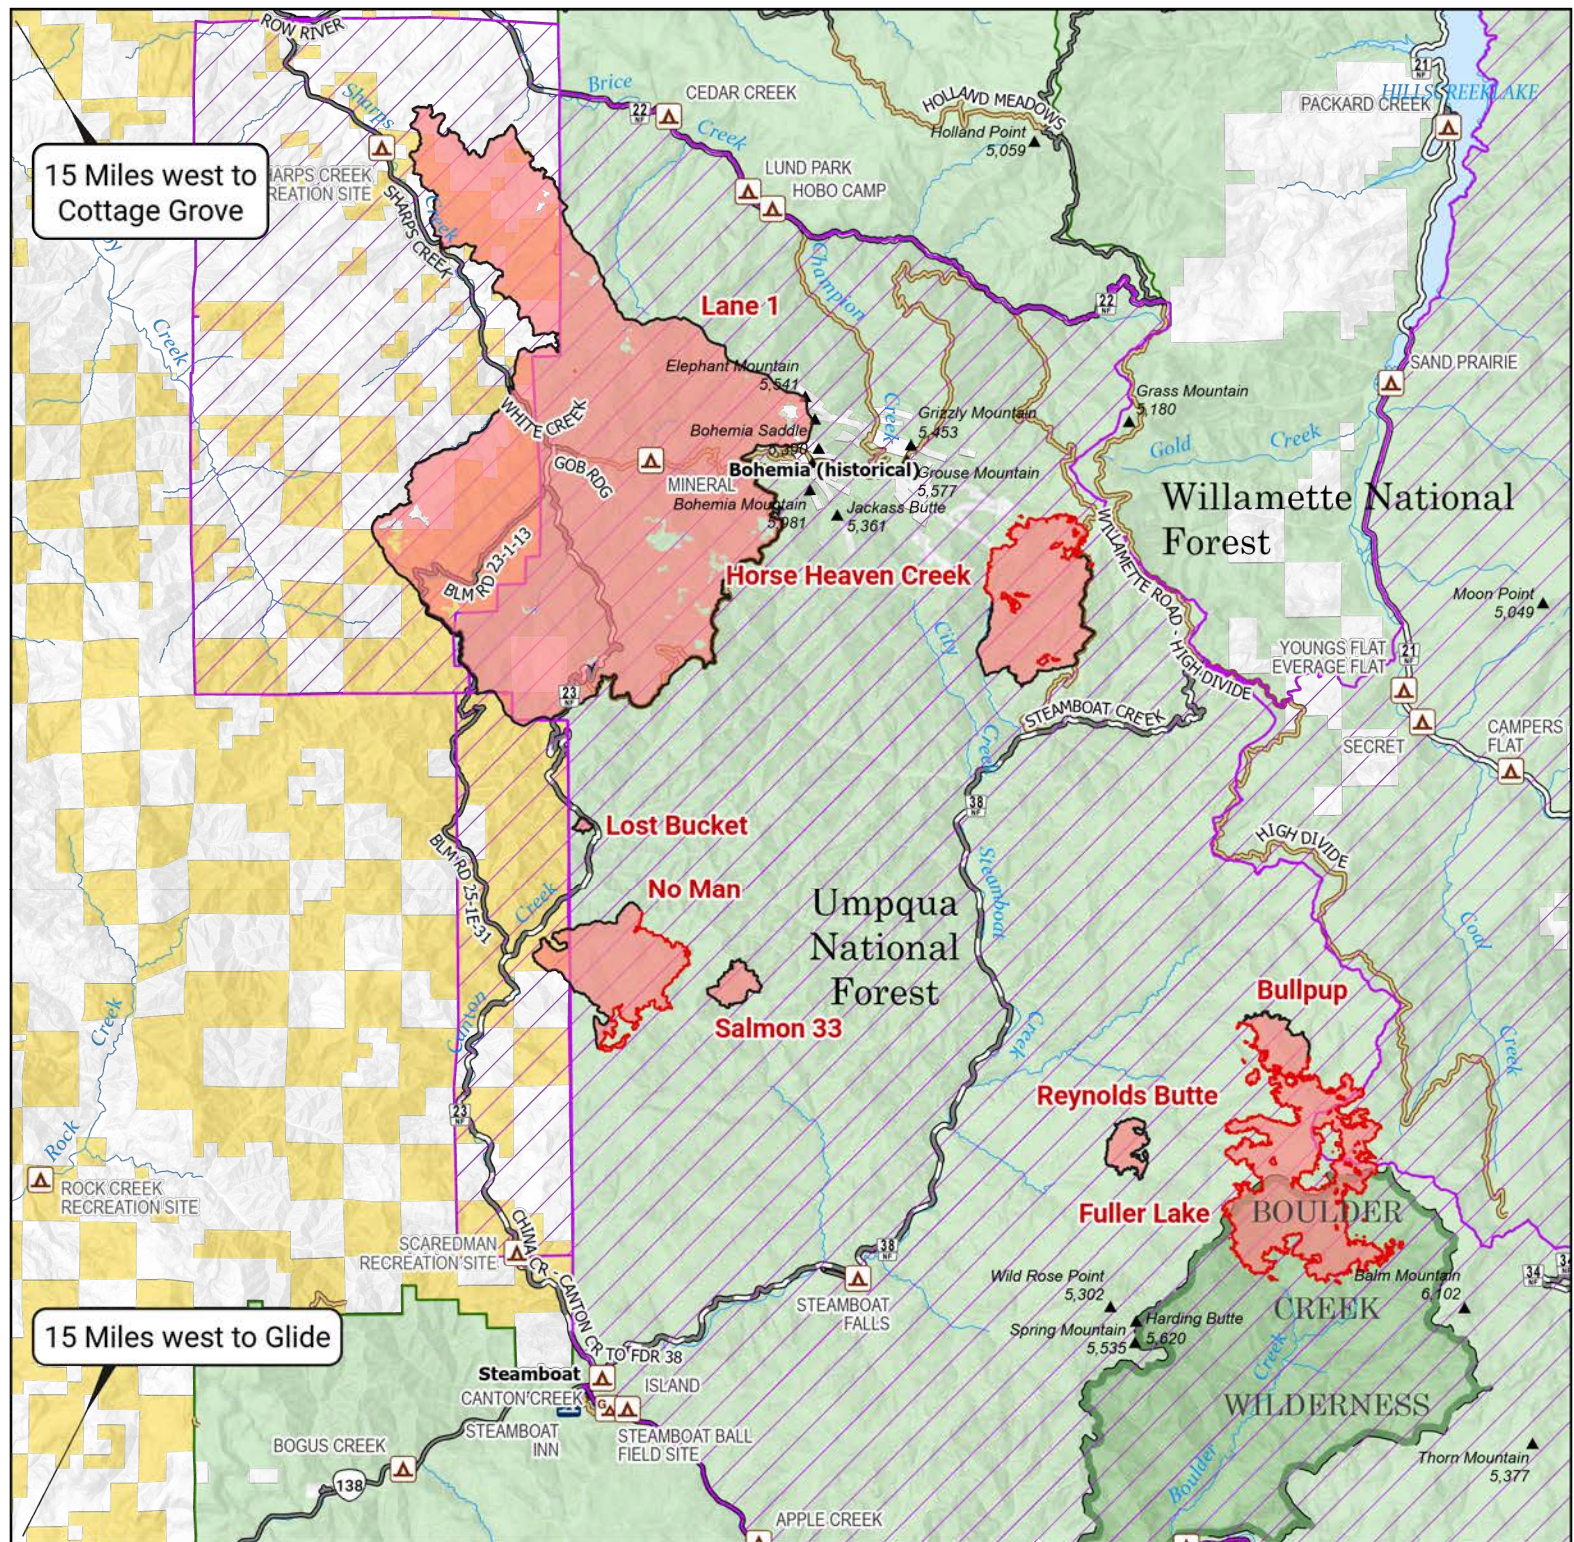

Information

9/22/2024

Homestead Complex

OR-UPF-240311

9,770 acres at 9/21/2024 at 2133 PDT

Lane 1

OR-771S-000028

25,950 acres at 9/9/2024 at 2228 PDT

- Contained
- Uncontained
- Wildfire Daily Fire Perimeter
- Homestead Complex & Lane 1
- Wildfire Daily Fire Perimeter - Adjacent Incidents
- FS Wilderness Boundary
- Bureau of Land Management Lands
- Forest Service Land
- Forest Service Closure Area
- BLM Closure Area
- Road, Paved
- Road, Dirt/Gravel

15 Miles west to Cottage Grove

15 Miles west to Glide