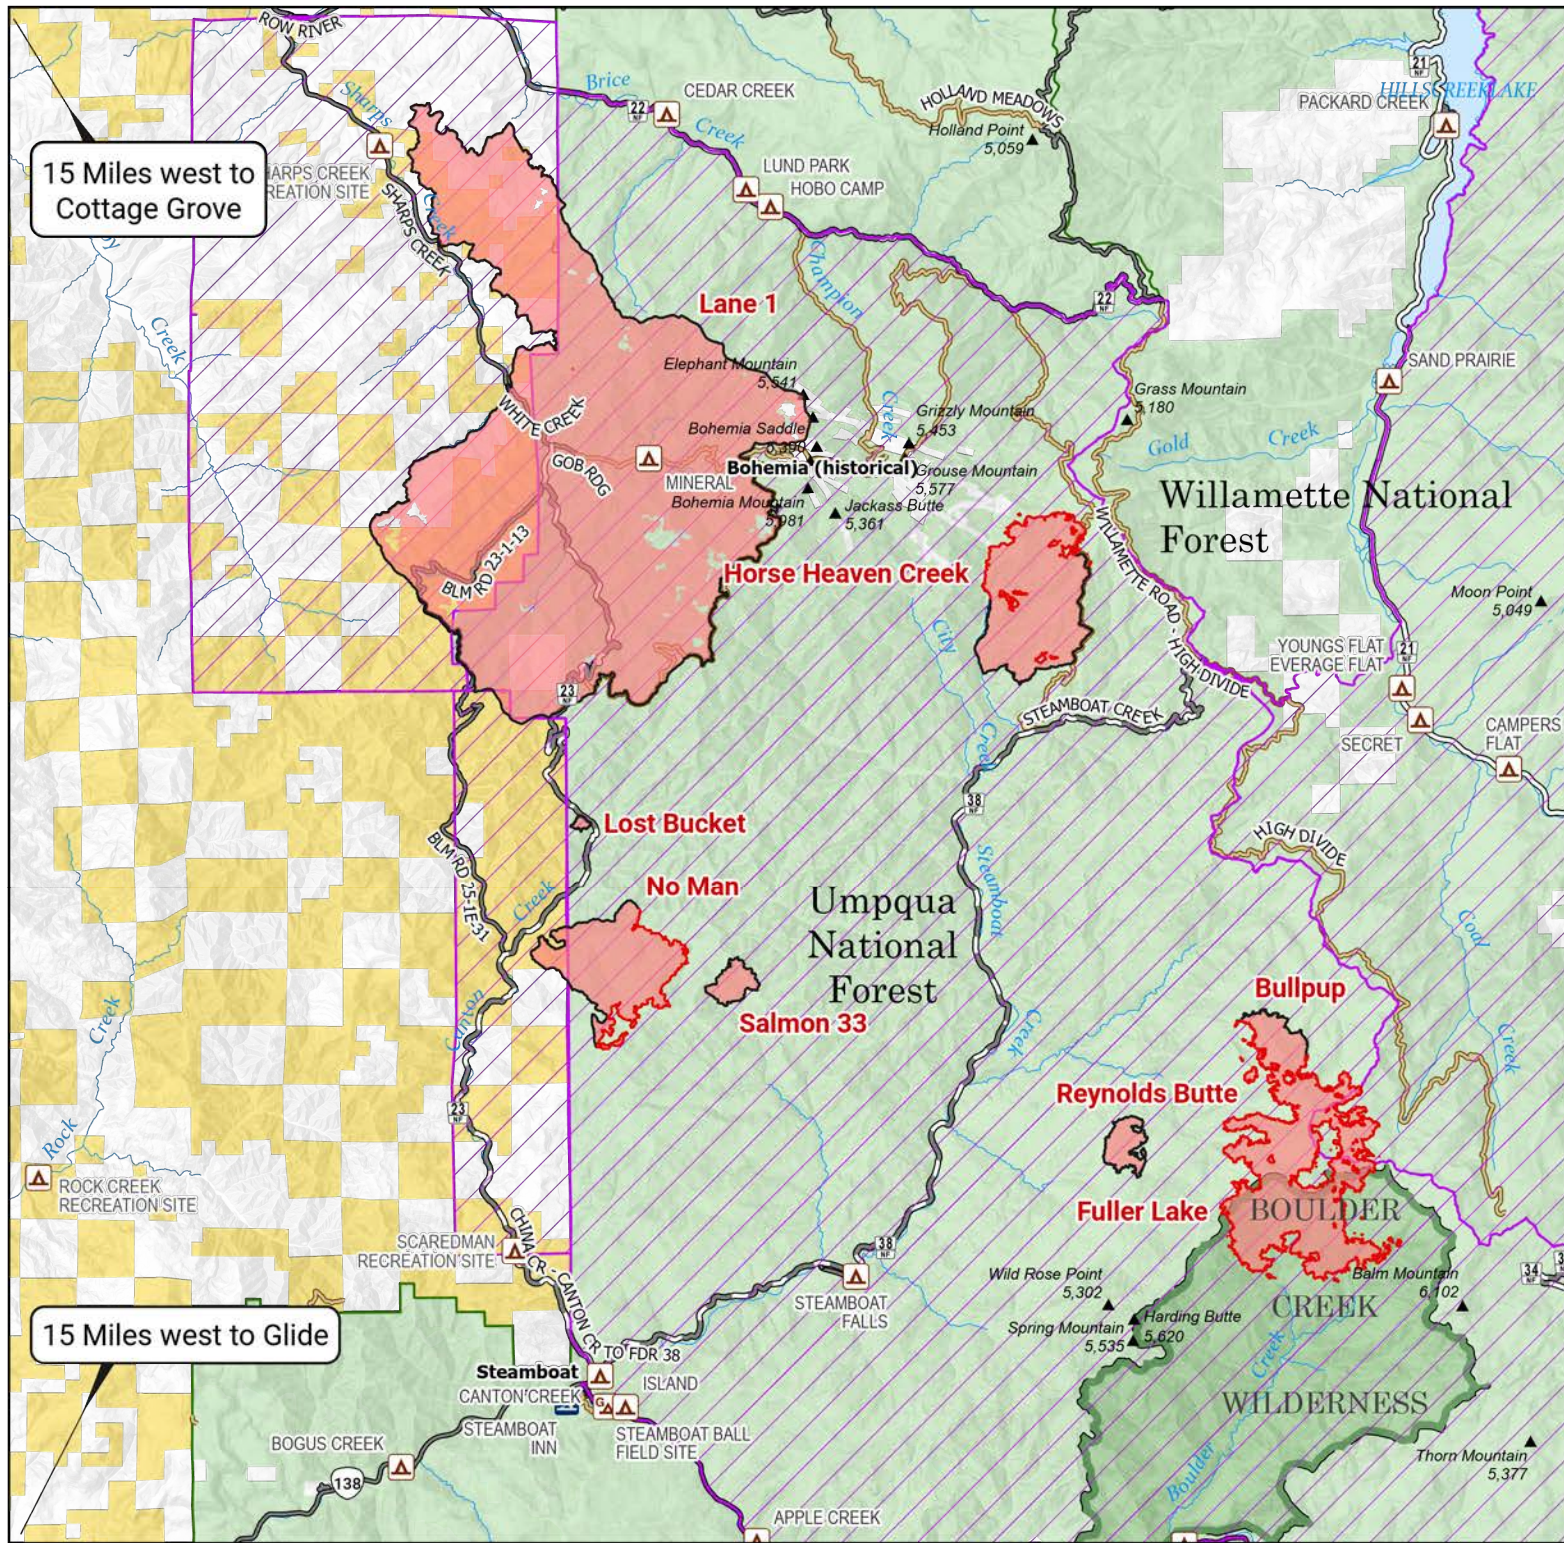

Information

9/21/2024
Homestead Complex
OR-UPF-240311

9,744 acres at 9/21/2024 at 0034 PDT

Lane 1
OR-771S-000028

25,950 acres at 9/9/2024 at 2228 PDT

- Contained
- Uncontained
- Wildfire Daily Fire Perimeter
- - Homestead Complex & Lane 1
- - Wildfire Daily Fire Perimeter - Adjacent Incidents
- FS Wilderness Boundary
- Bureau of Land Management Lands
- Forest Service Land
- Forest Service Closure Area
- BLM Closure Area
- Road, Paved
- Road, Dirt/Gravel

15 Miles west to Cottage Grove

15 Miles west to Glide