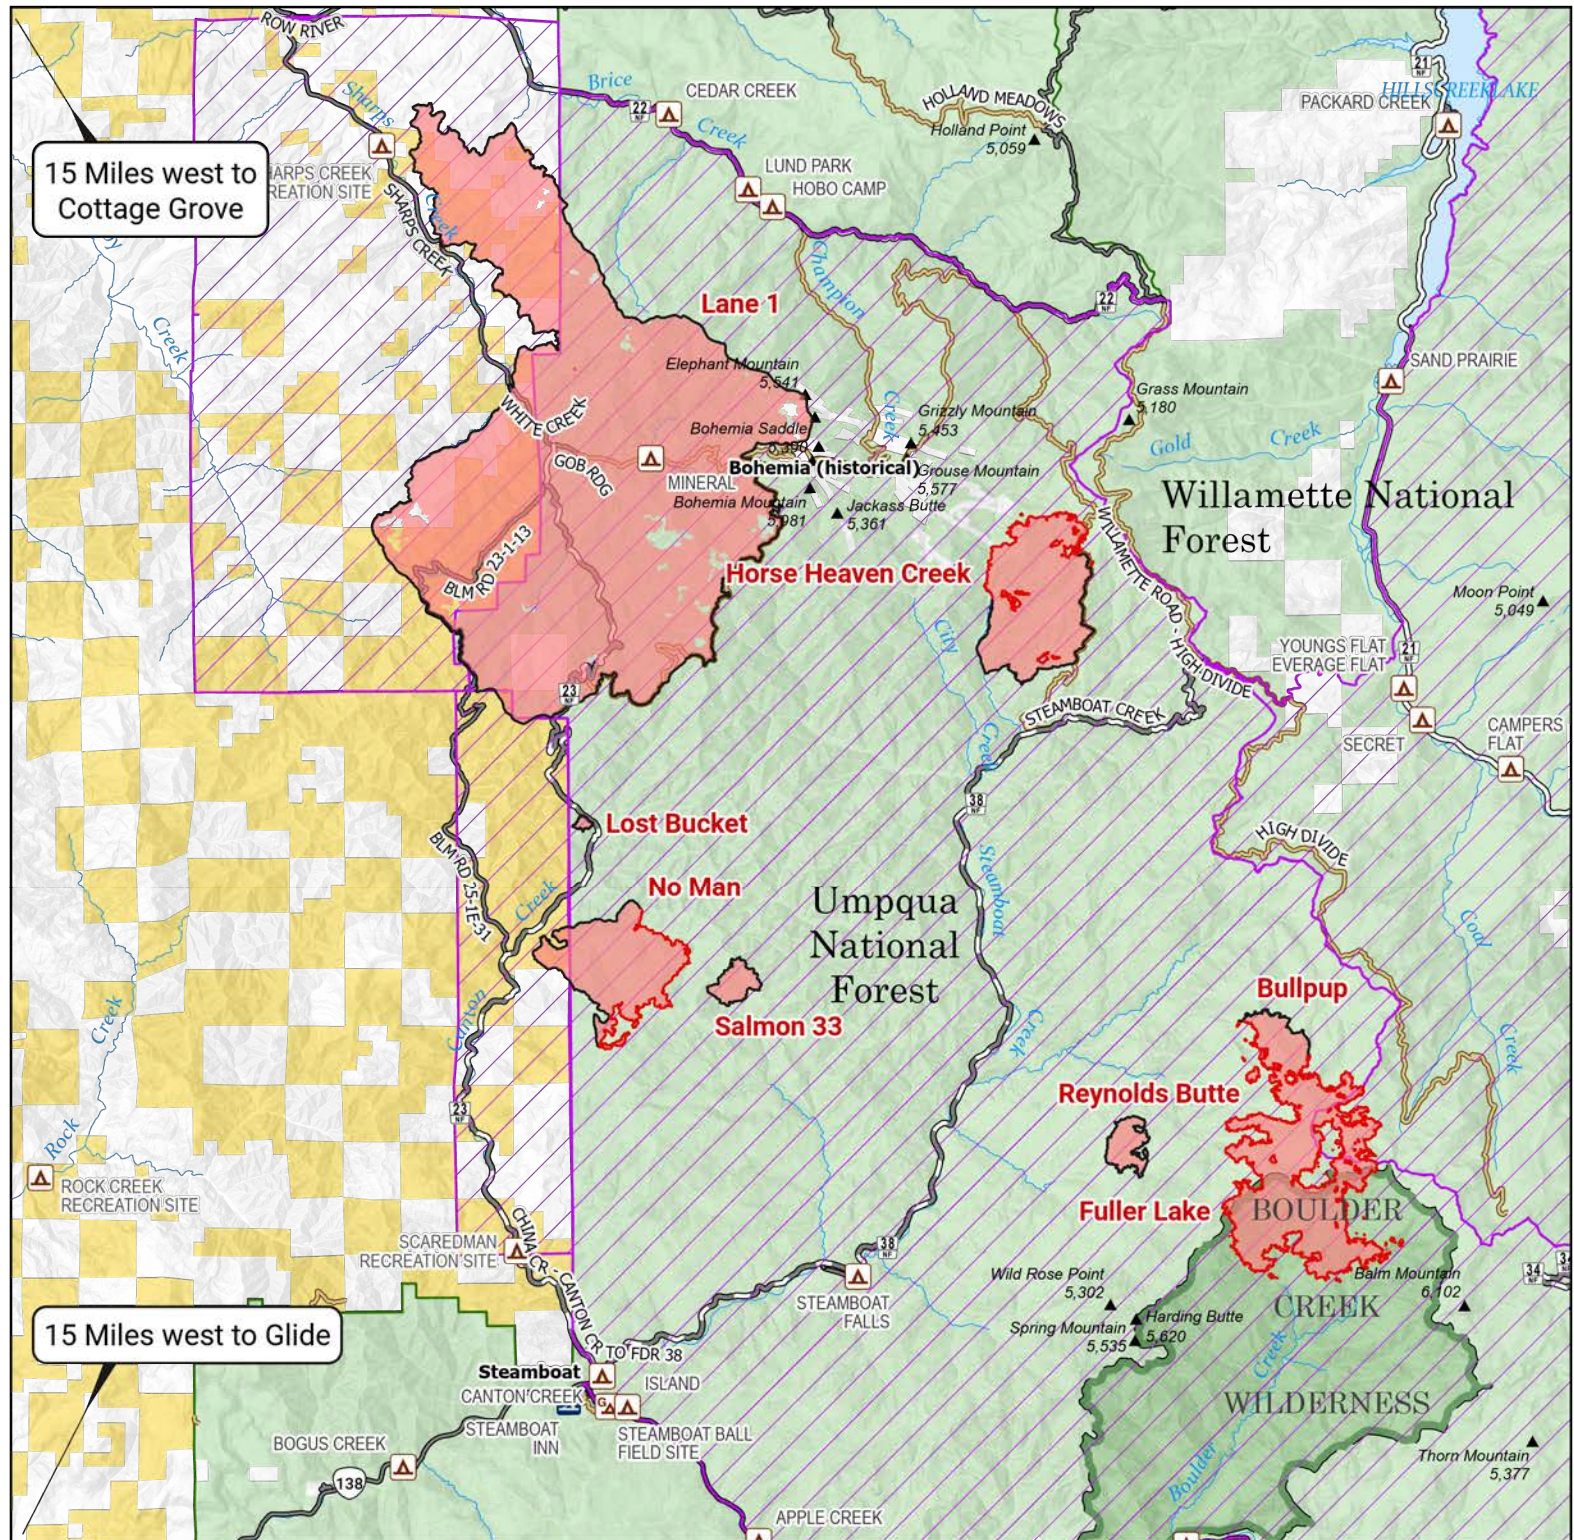

Information

9/20/2024
Homestead Complex
OR-UPF-240311

9,744 acres at 9/19/2024 at 1908 PDT

Lane 1
OR-771S-000028

25,950 acres at 9/9/2024 at 2228 PDT

- Contained
- Uncontained
- Wildfire Daily Fire Perimeter
- - Homestead Complex & Lane 1
- - Wildfire Daily Fire Perimeter - Adjacent Incidents
- FS Wilderness Boundary
- Bureau of Land Management Lands
- Forest Service Land
- Forest Service Closure Area
- BLM Closure Area
- Road, Paved
- Road, Dirt/Gravel

15 Miles west to Cottage Grove

15 Miles west to Glide