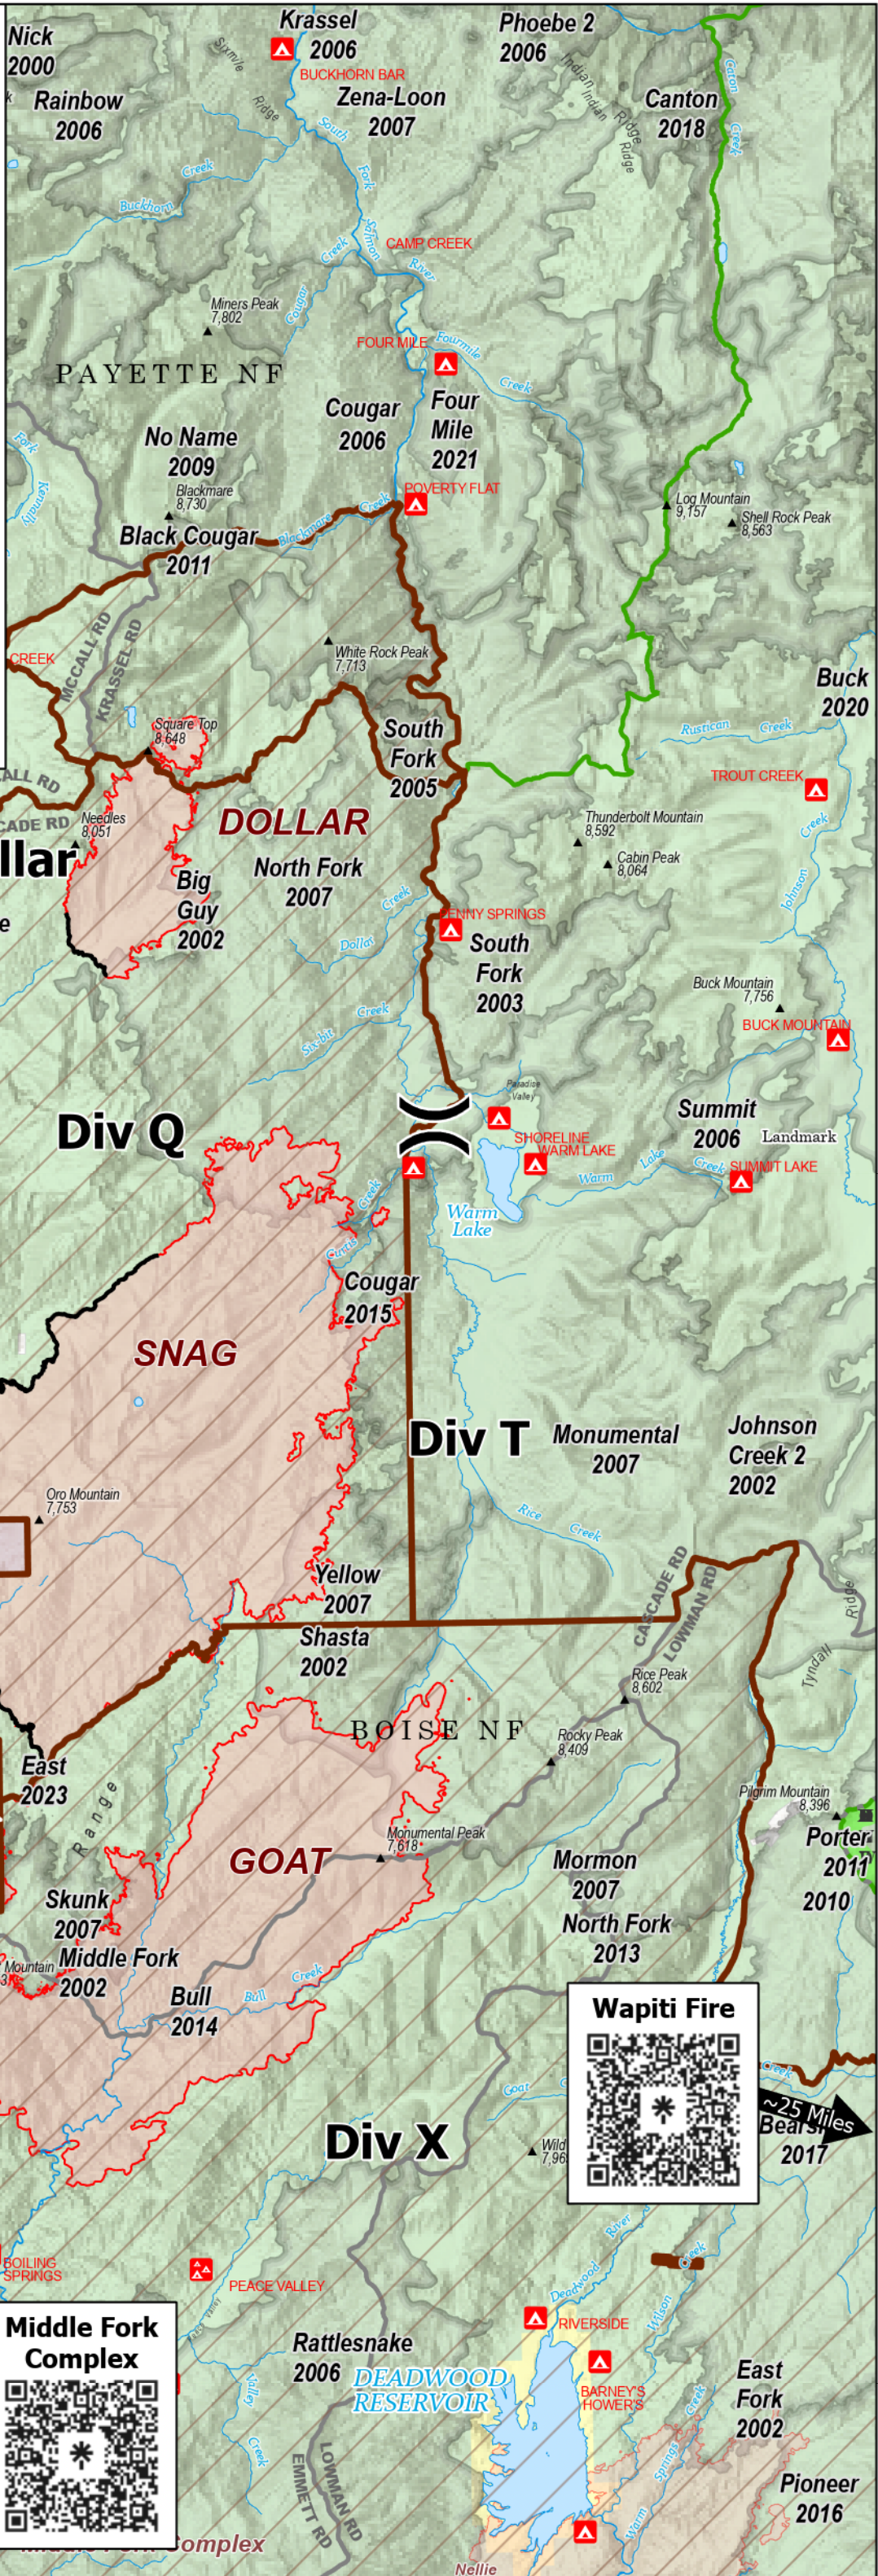

## Dollar Fire

4,360 acres 8% contained

## Goat Fire

26,456 acres 0% contained

## Snag Fire

33,300 acres 27% contained

- Contained Fire Edge
- Wildfire Daily Fire Perimeter
- Closed Area
- Bureau of Land Management
- Bureau of Reclamation
- State
- US Forest Service
- Private

**Wapiti Fire**

~25 Miles Bears E 2017

**Lava Fire**

**Middle Fork Complex**