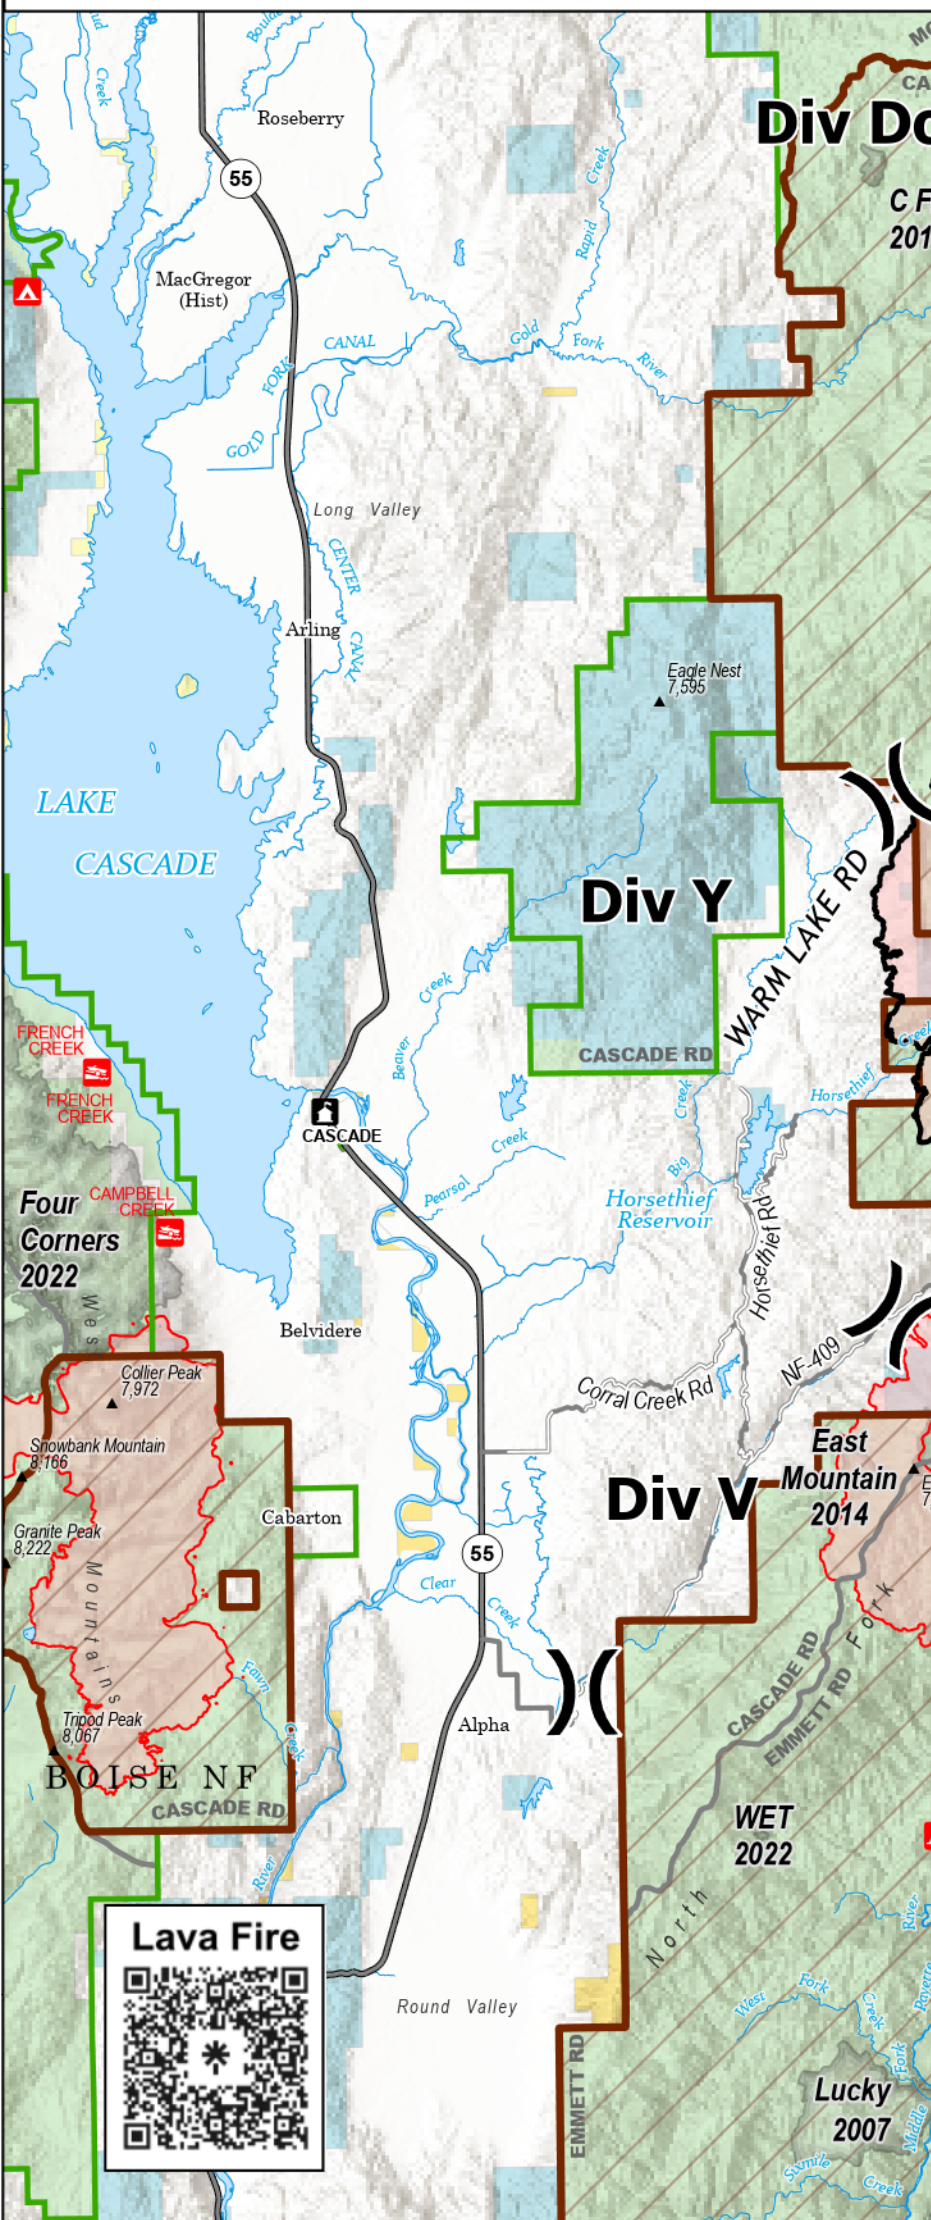

## Dollar Fire

4,360 acres 8% contained

## Goat Fire

26,456 acres 0% contained

## Snag Fire

33,300 acres 27% contained

- Contained Fire Edge
- Wildfire Daily Fire Perimeter
- Closed Area
- Bureau of Land Management
- Bureau of Reclamation
- State
- US Forest Service
- Private

**Wapiti Fire**

~25 Miles Bears E 2017

**Lava Fire**

**Middle Fork Complex**