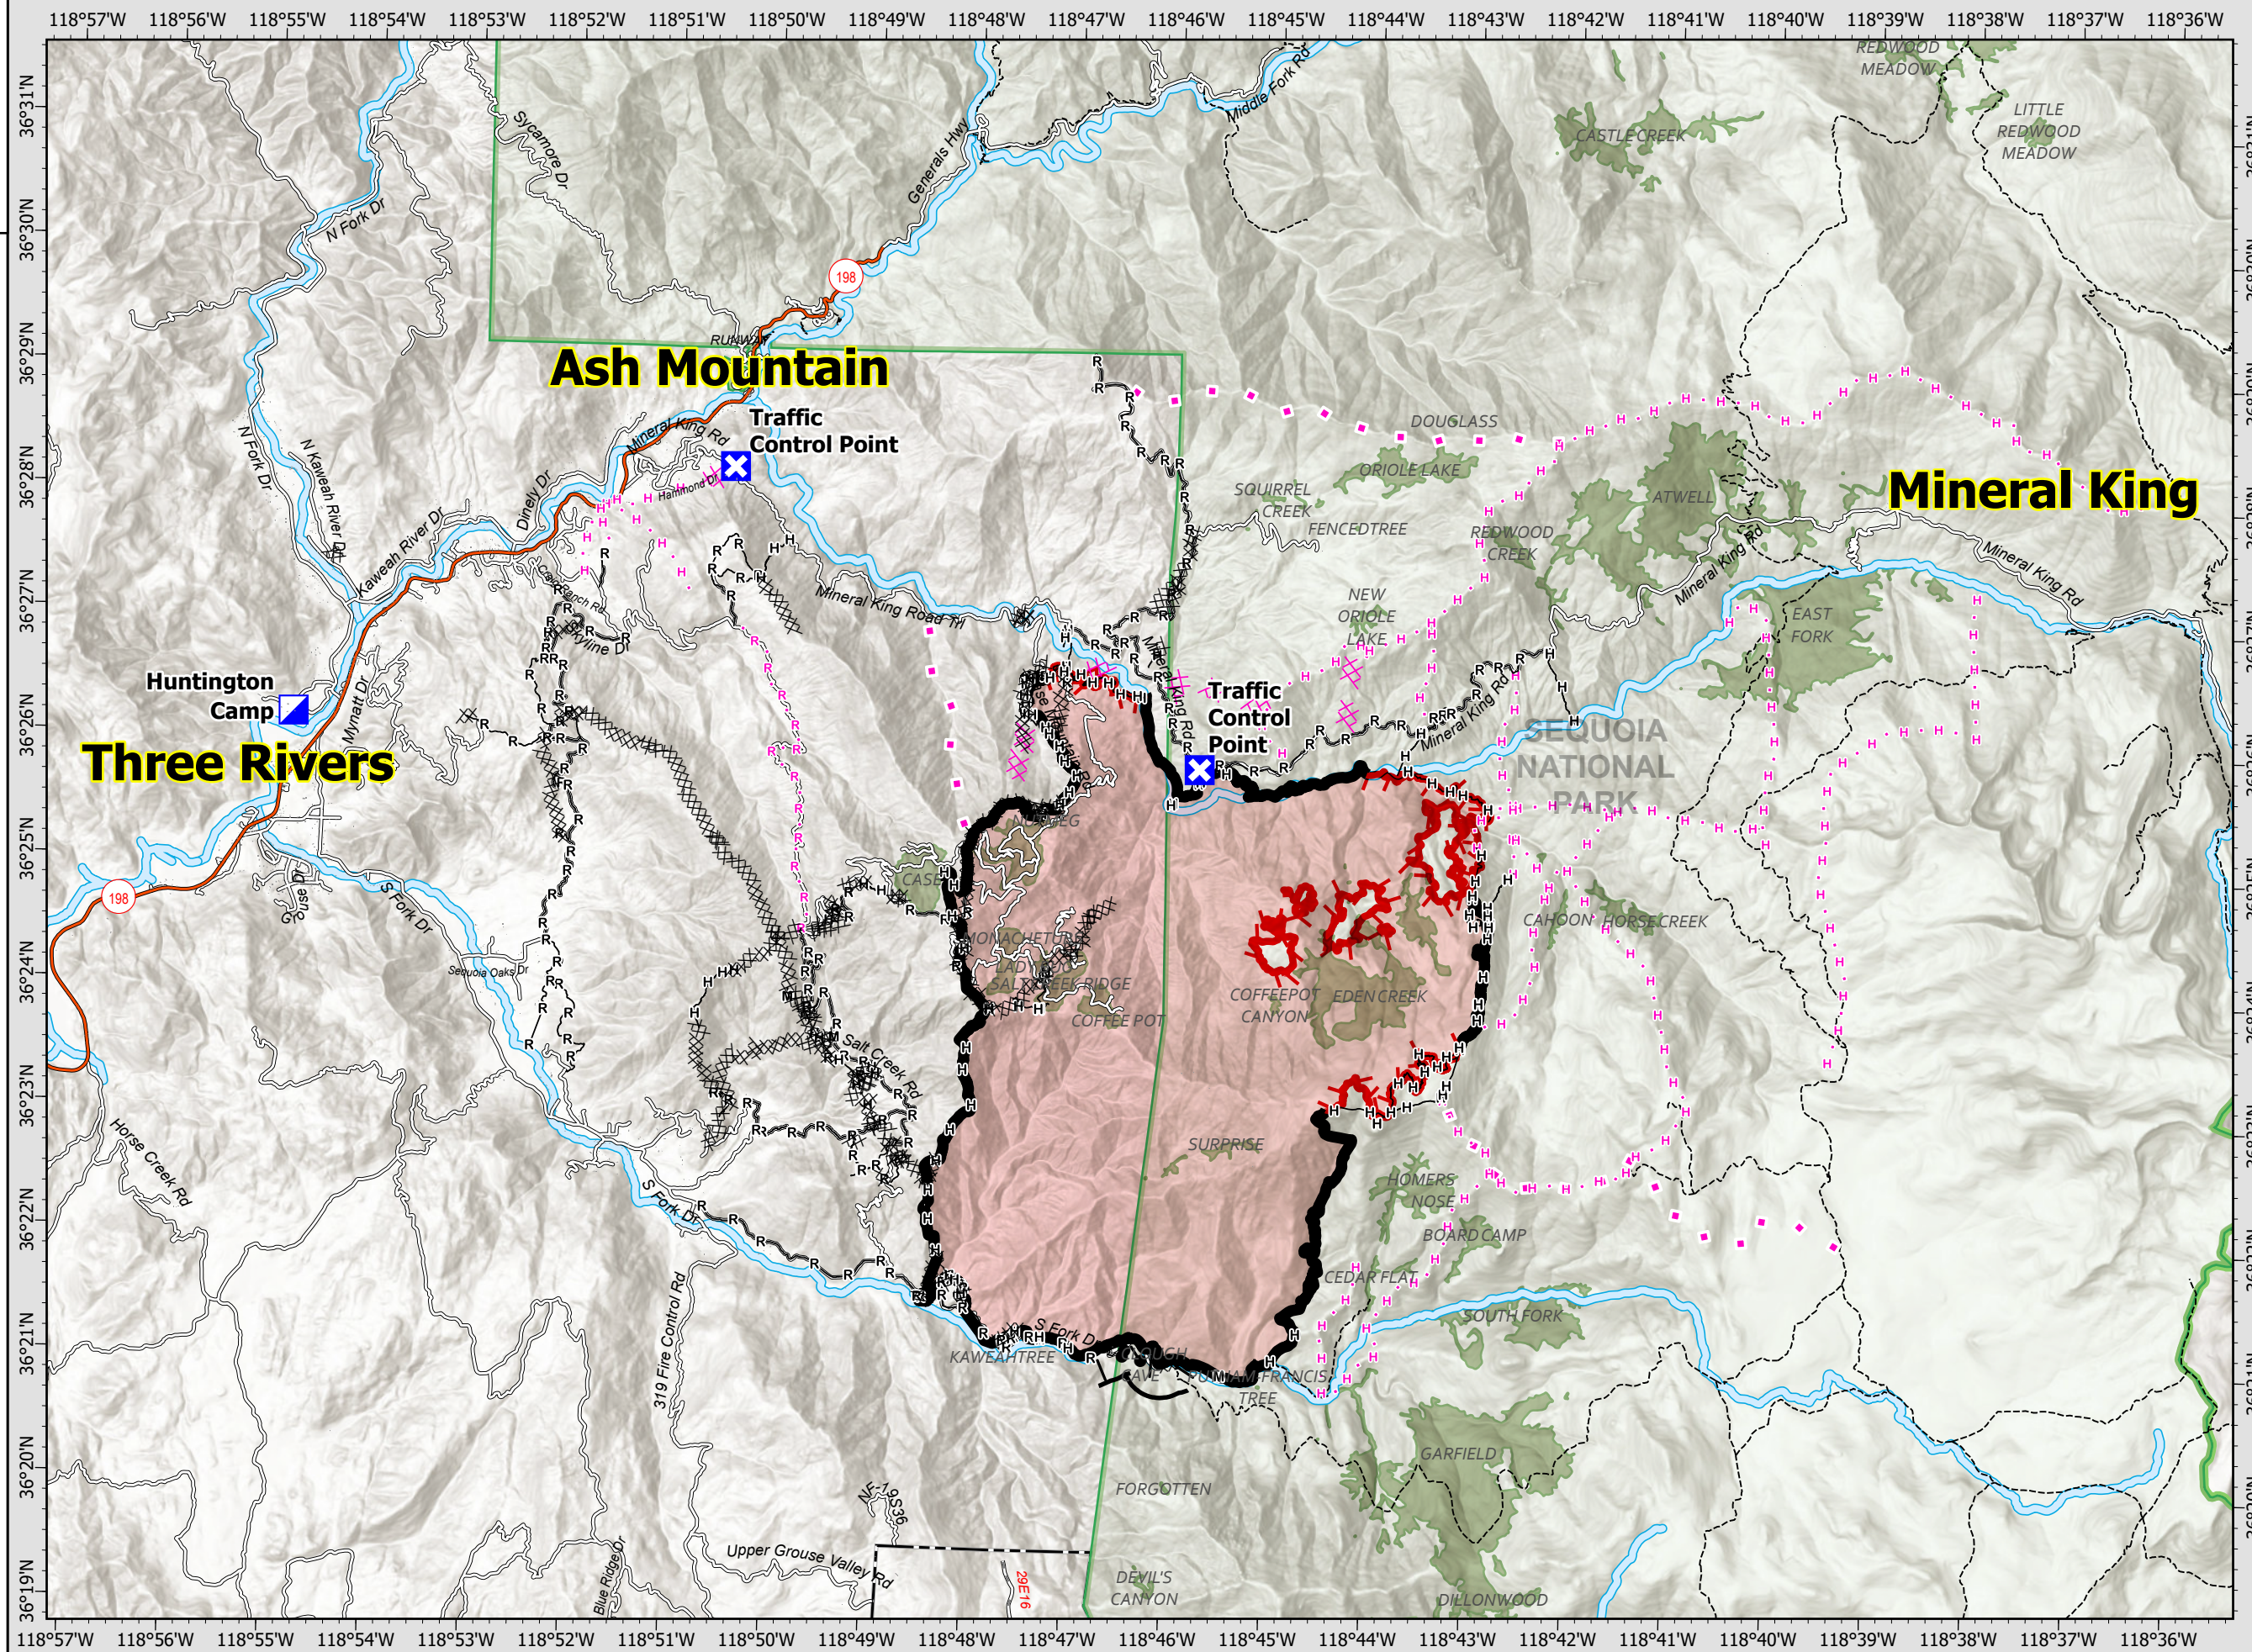

Coffee Pot

CA-KNP-000088
9/15/2024

14,081 acres
IR updated 9/14/2024 @ 1615

- Incident Command Post
- Closure
- Completed Burnout
- Completed Dozer Line
- Completed Hand Line
- Completed Mixed Construction Line
- Completed Road as Line
- Planned Dozer Line
- Planned Hand Line
- Planned Road as Line
- Proposed Line
- Buildings
- Sequoia Groves
- Counties
- Rivers
- Park Boundaries
- USFS Wilderness
- USFS Administrative Forest
- USFS Ranger District
- Contained
- Uncontained
- Wildfire Daily Fire Perimeter

NATIONAL PARK SERVICE
CAL FIRE
SOUTHERN AREA BLUE TEAM INCIDENT MANAGEMENT

Datum: North American 1983
CIIMT 15 Updated: 9/15/2024 0838