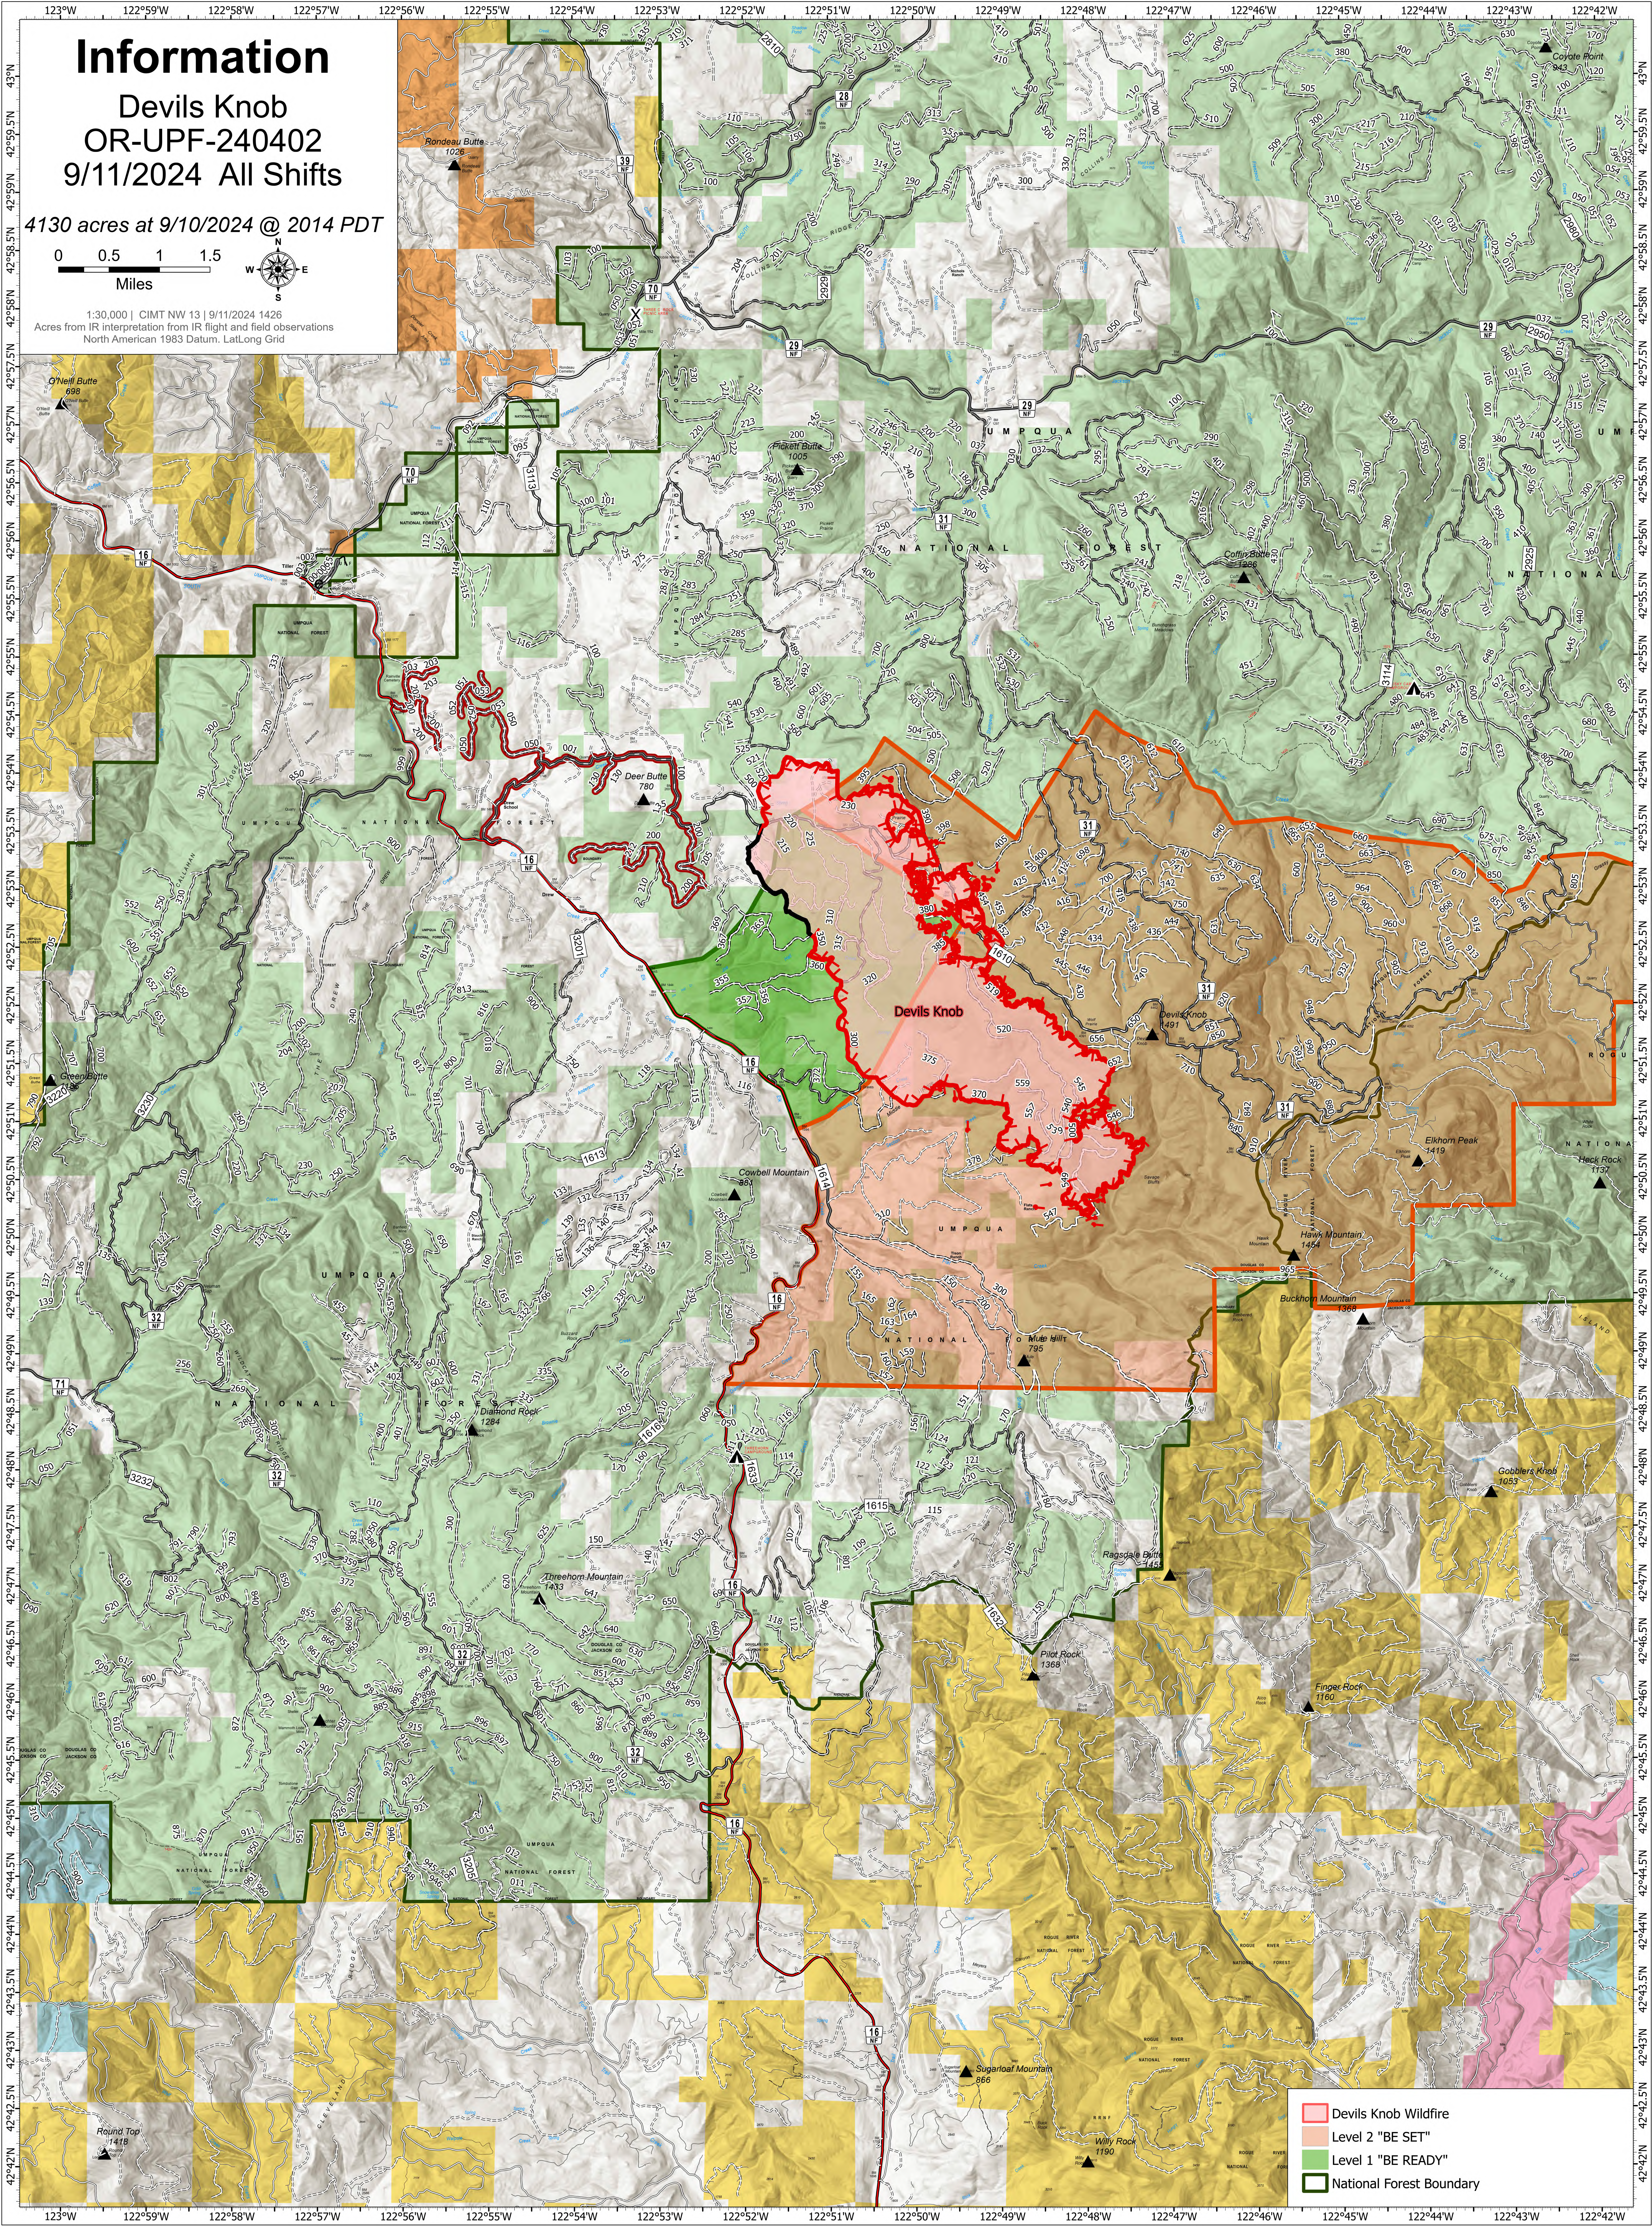

Information

Devils Knob
OR-UPF-240402
9/11/2024 All Shifts

4130 acres at 9/10/2024 @ 2014 PDT

1:30,000 | CIMT NW 13 | 9/11/2024 1426
Acres from IR interpretation from IR flight and field observations
North American 1983 Datum, Lat/Long Grid

- Devils Knob Wildfire
- Level 2 "BE SET"
- Level 1 "BE READY"
- National Forest Boundary