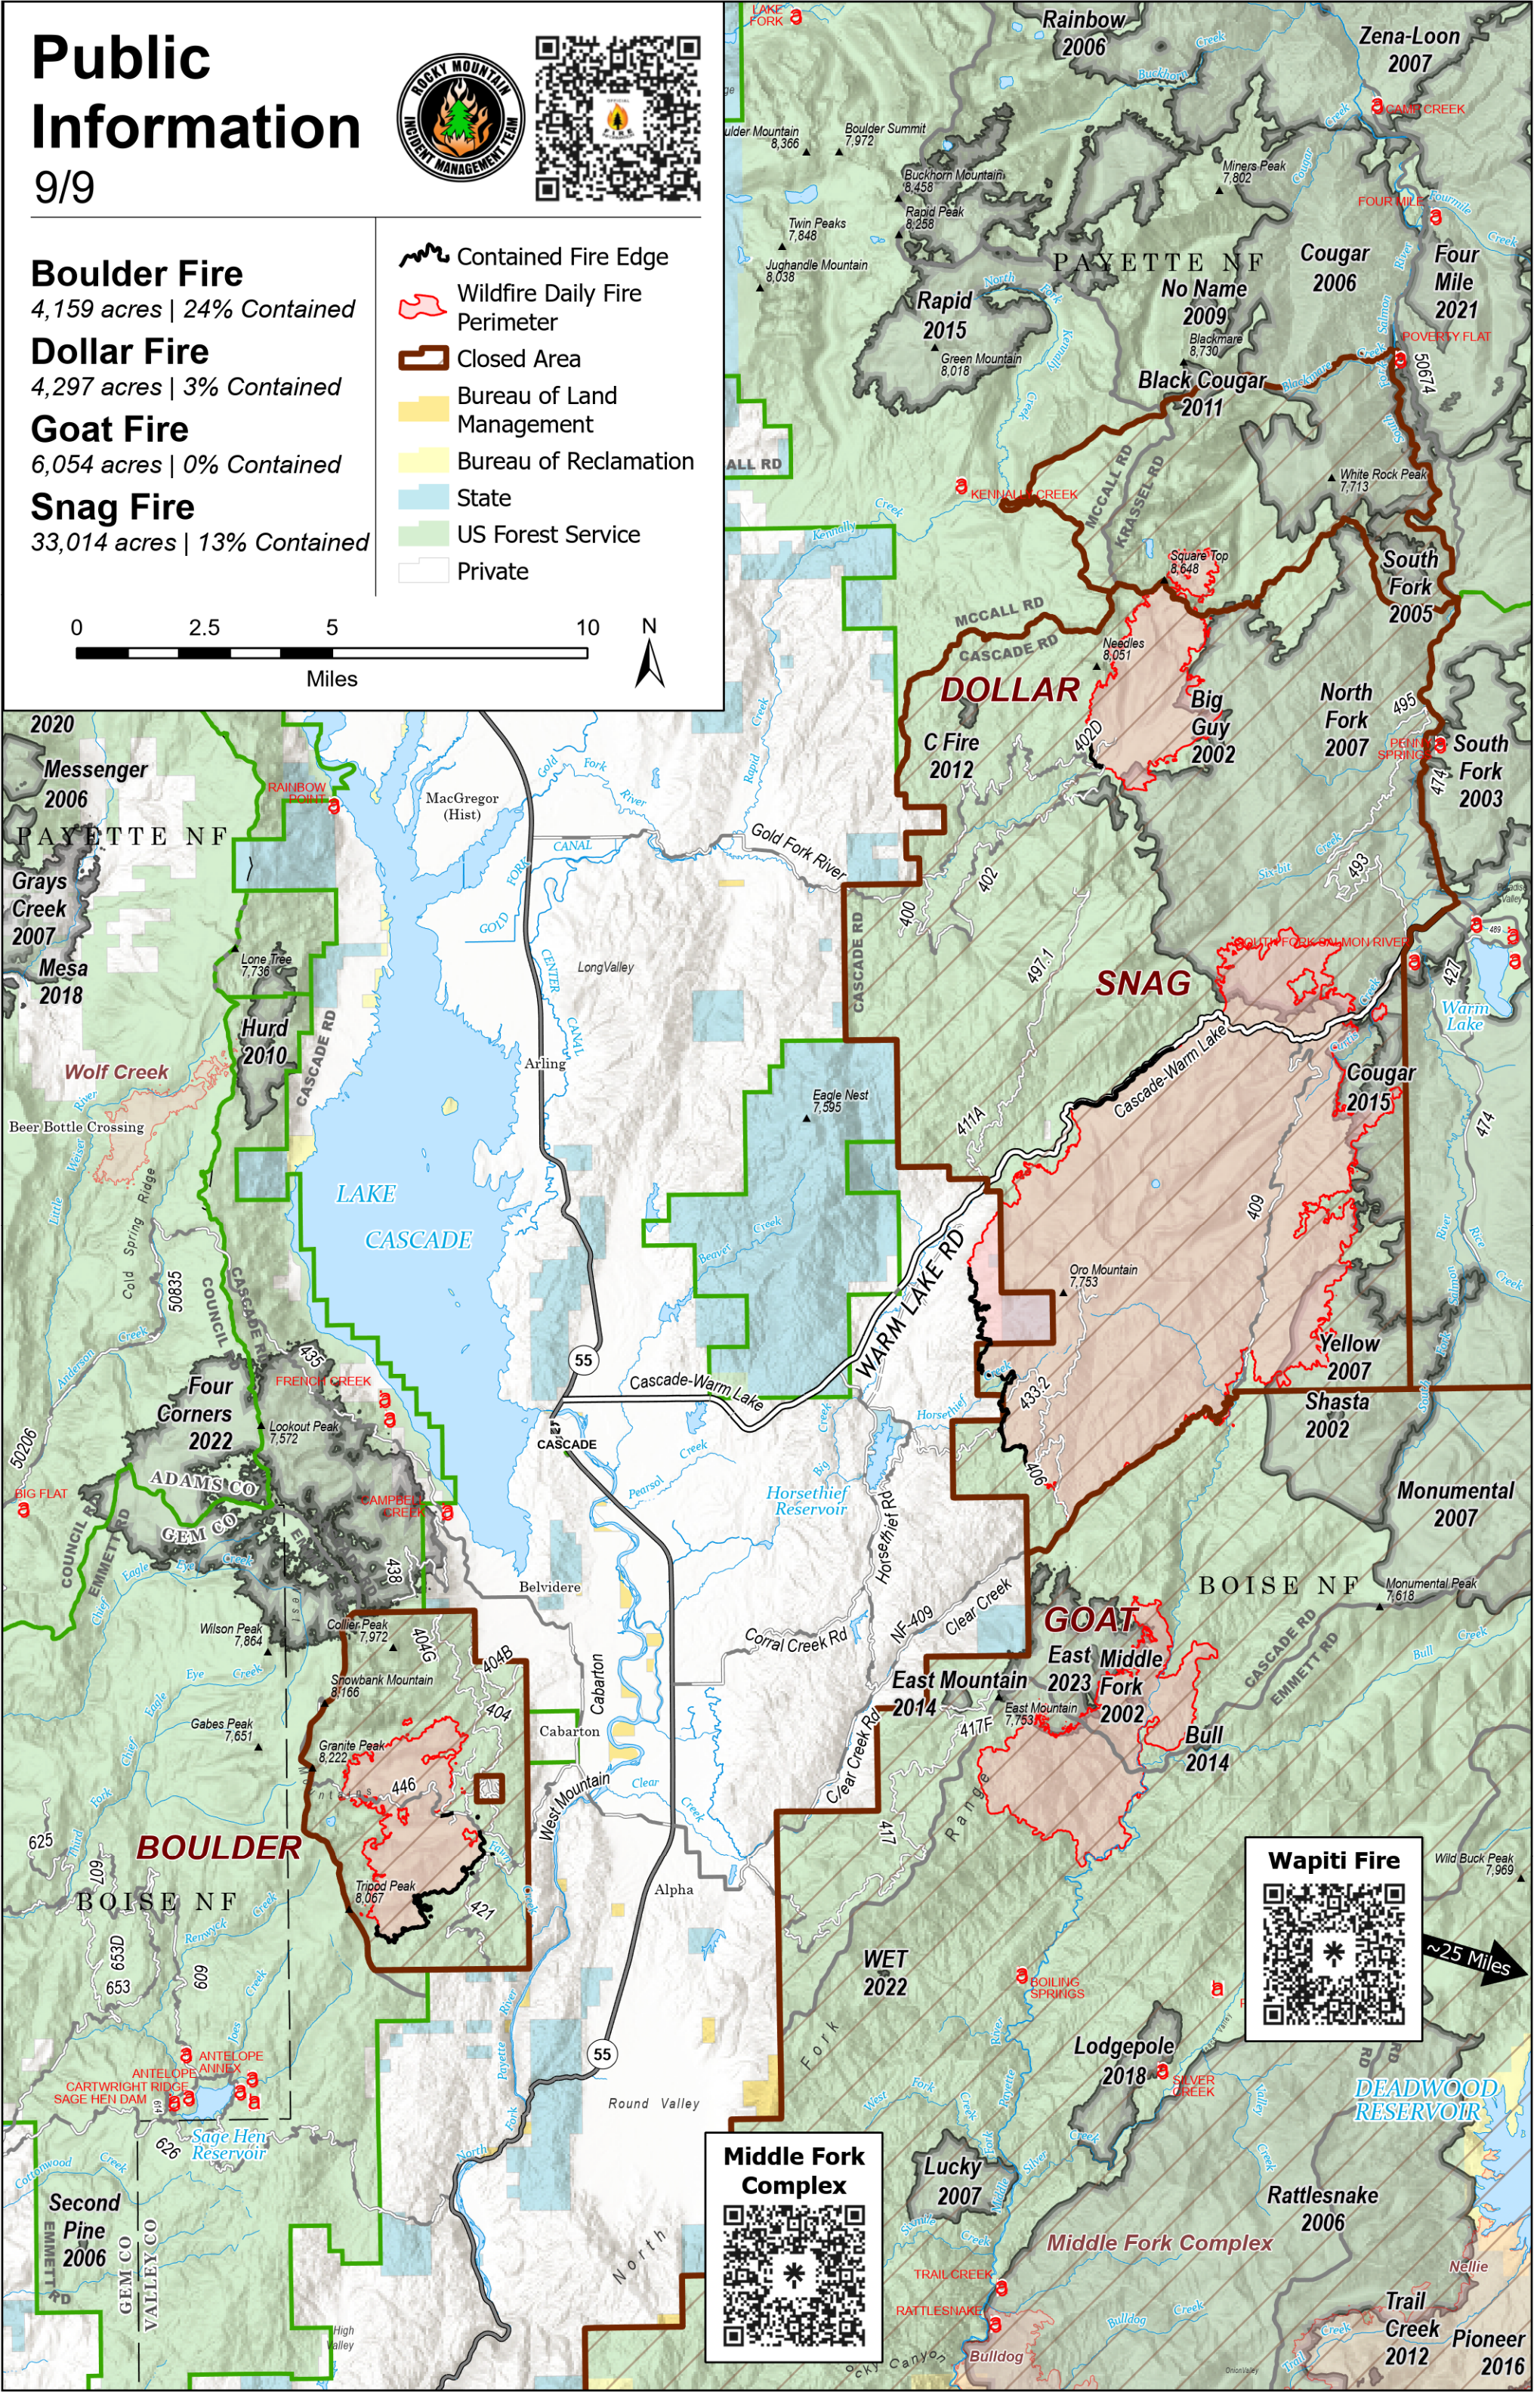

Public Information

9/9

Boulder Fire

4,159 acres | 24% Contained

Dollar Fire

4,297 acres | 3% Contained

Goat Fire

6,054 acres | 0% Contained

Snag Fire

33,014 acres | 13% Contained

- Contained Fire Edge
- Wildfire Daily Fire Perimeter
- Closed Area
- Bureau of Land Management
- Bureau of Reclamation
- State
- US Forest Service
- Private

Middle Fork Complex

Wapiti Fire

~25 Miles