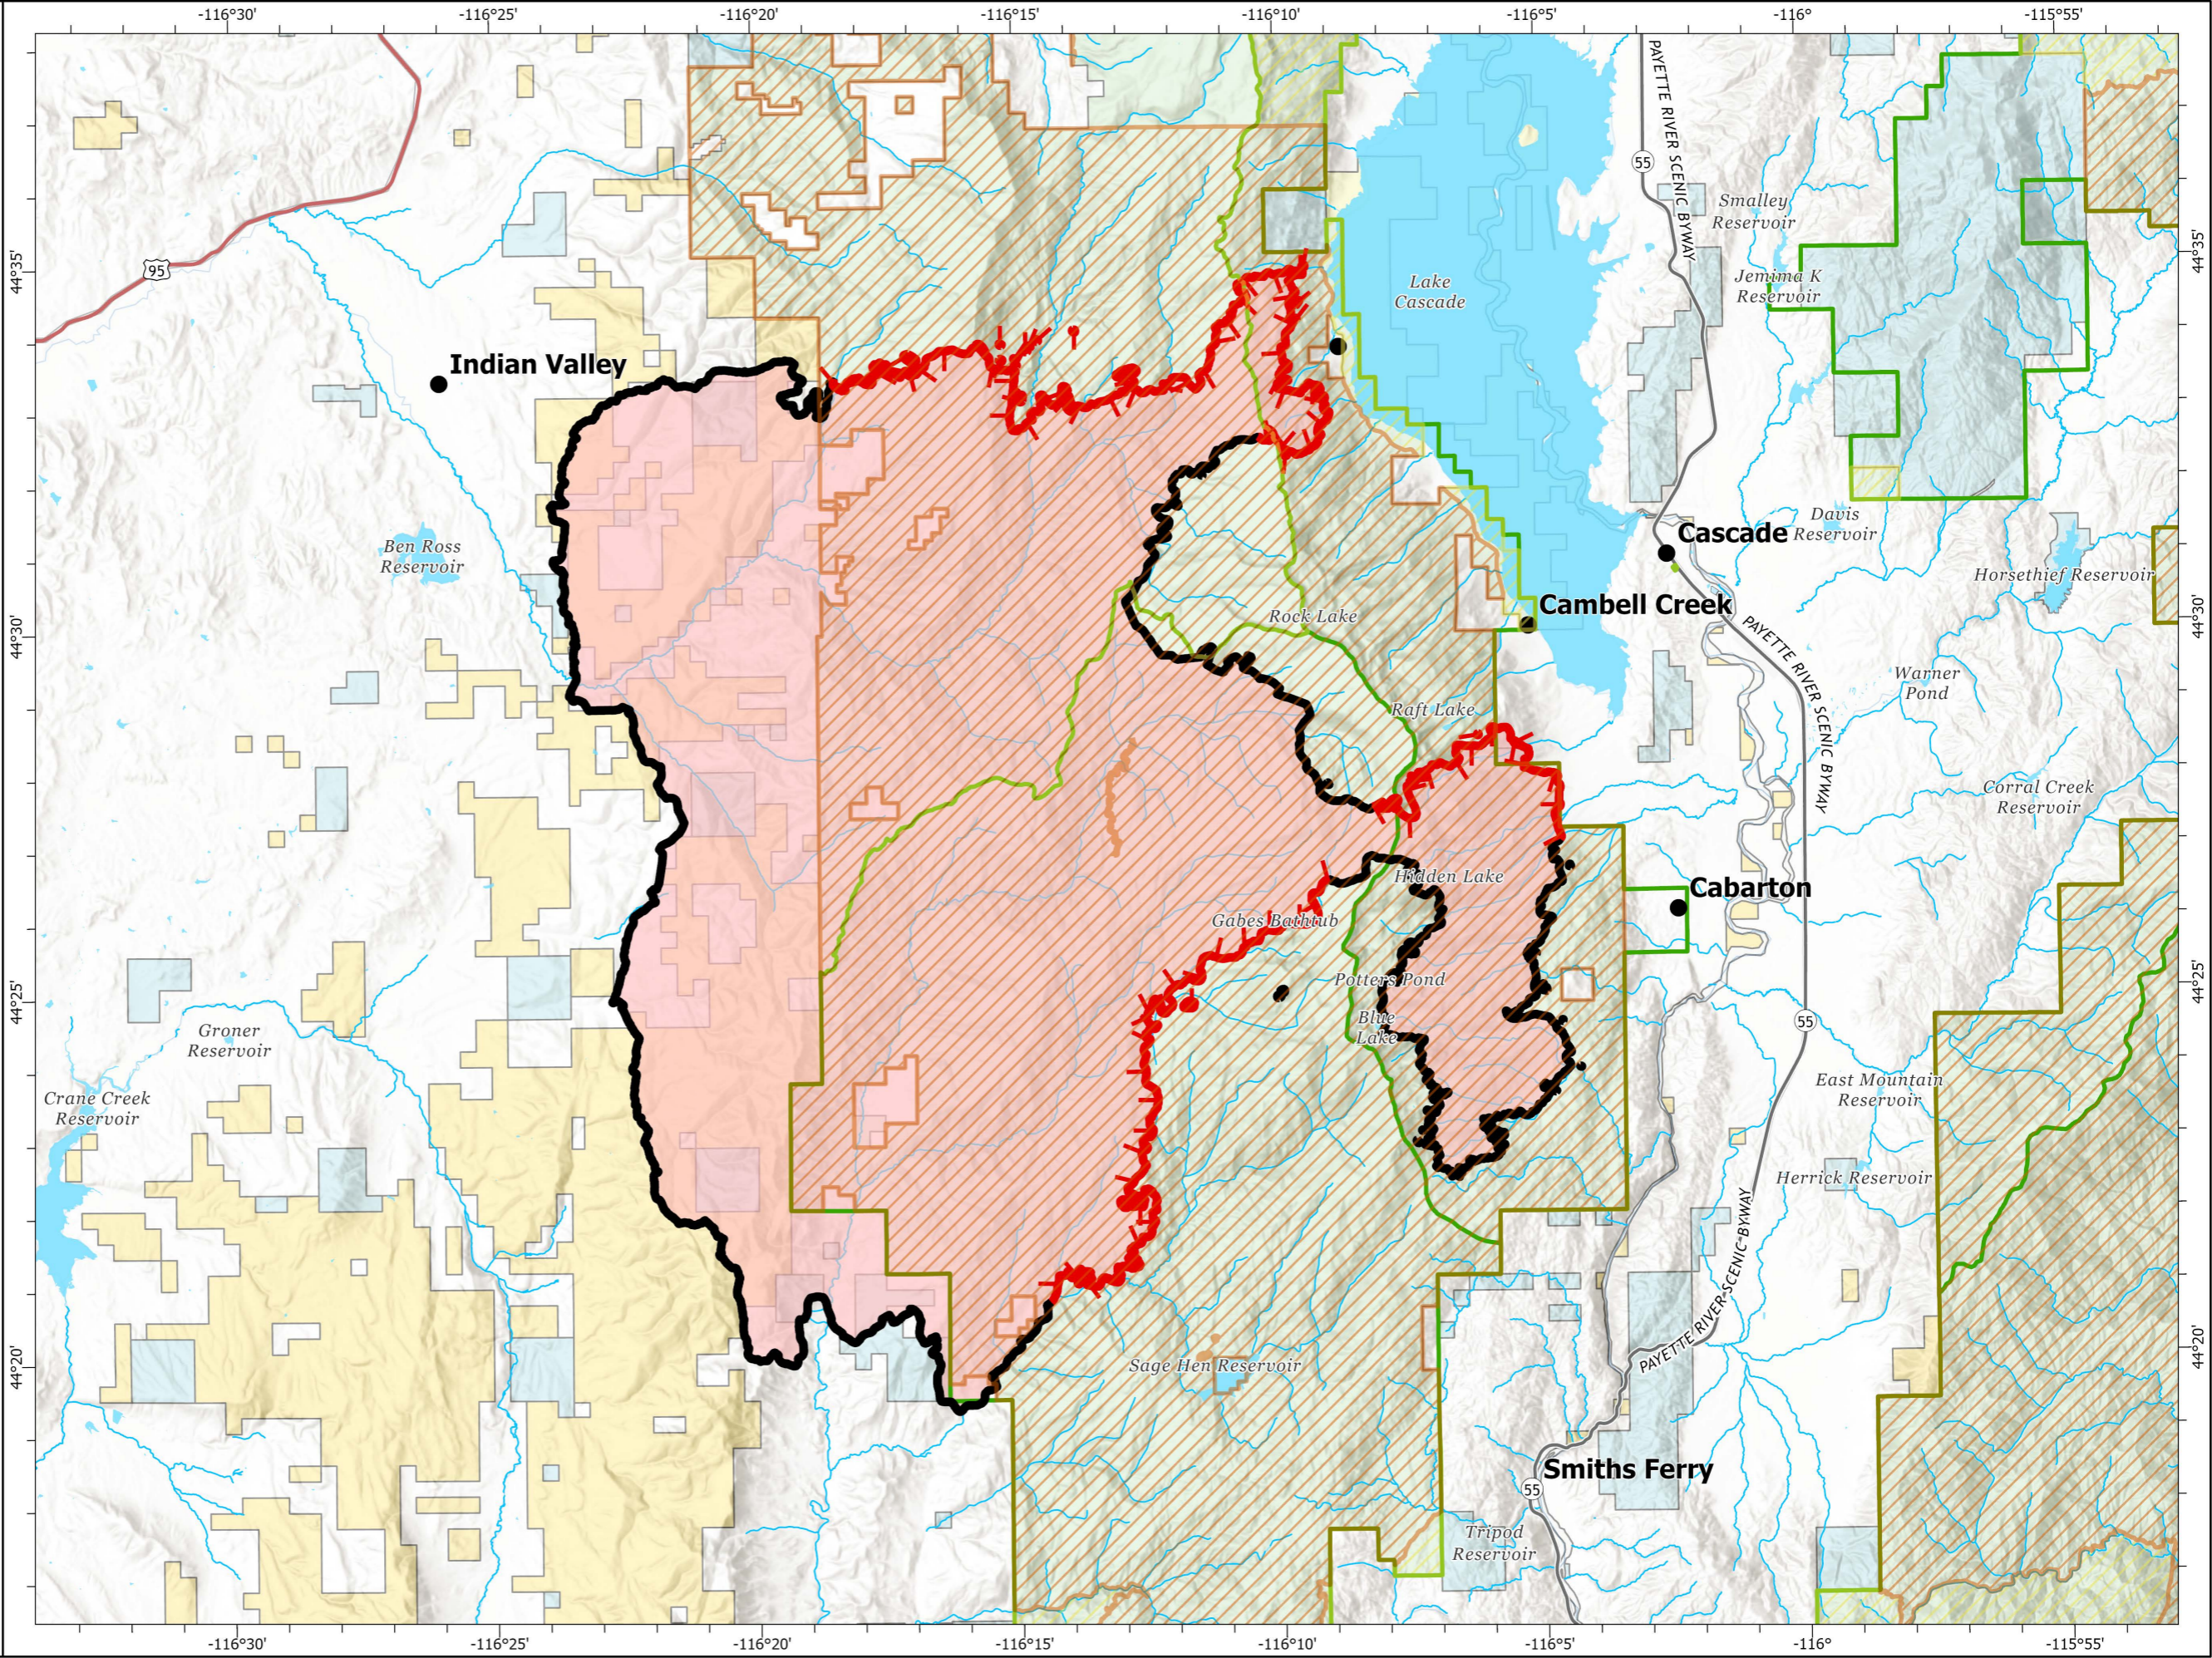

Public Information

Lava
ID-BOF-001080
09/21/2024 Day

97,934 acres at 09/20/2024 @ 0013

- Communities
- Closed Route
- Secondary Hwy
- Local Connector
- Stream
- Contained
- Uncontained
- ▨ Closed Area
- ▨ Restricted Area
- Lake
- Reservoir
- Bureau of Land Management (BLM)
- Bureau of Reclamation (BOR)
- State
- US Forest Service (USFS)
- Private
- ▭ Boise NF District Boundary
- ▭ Wildfire Daily Fire Perimeter

Fire Information

0 2.25 4.5 Miles

S Red GIS 9/20/2024 2048
IR & Satellite
North American 1983 Datum. LatLong Grid