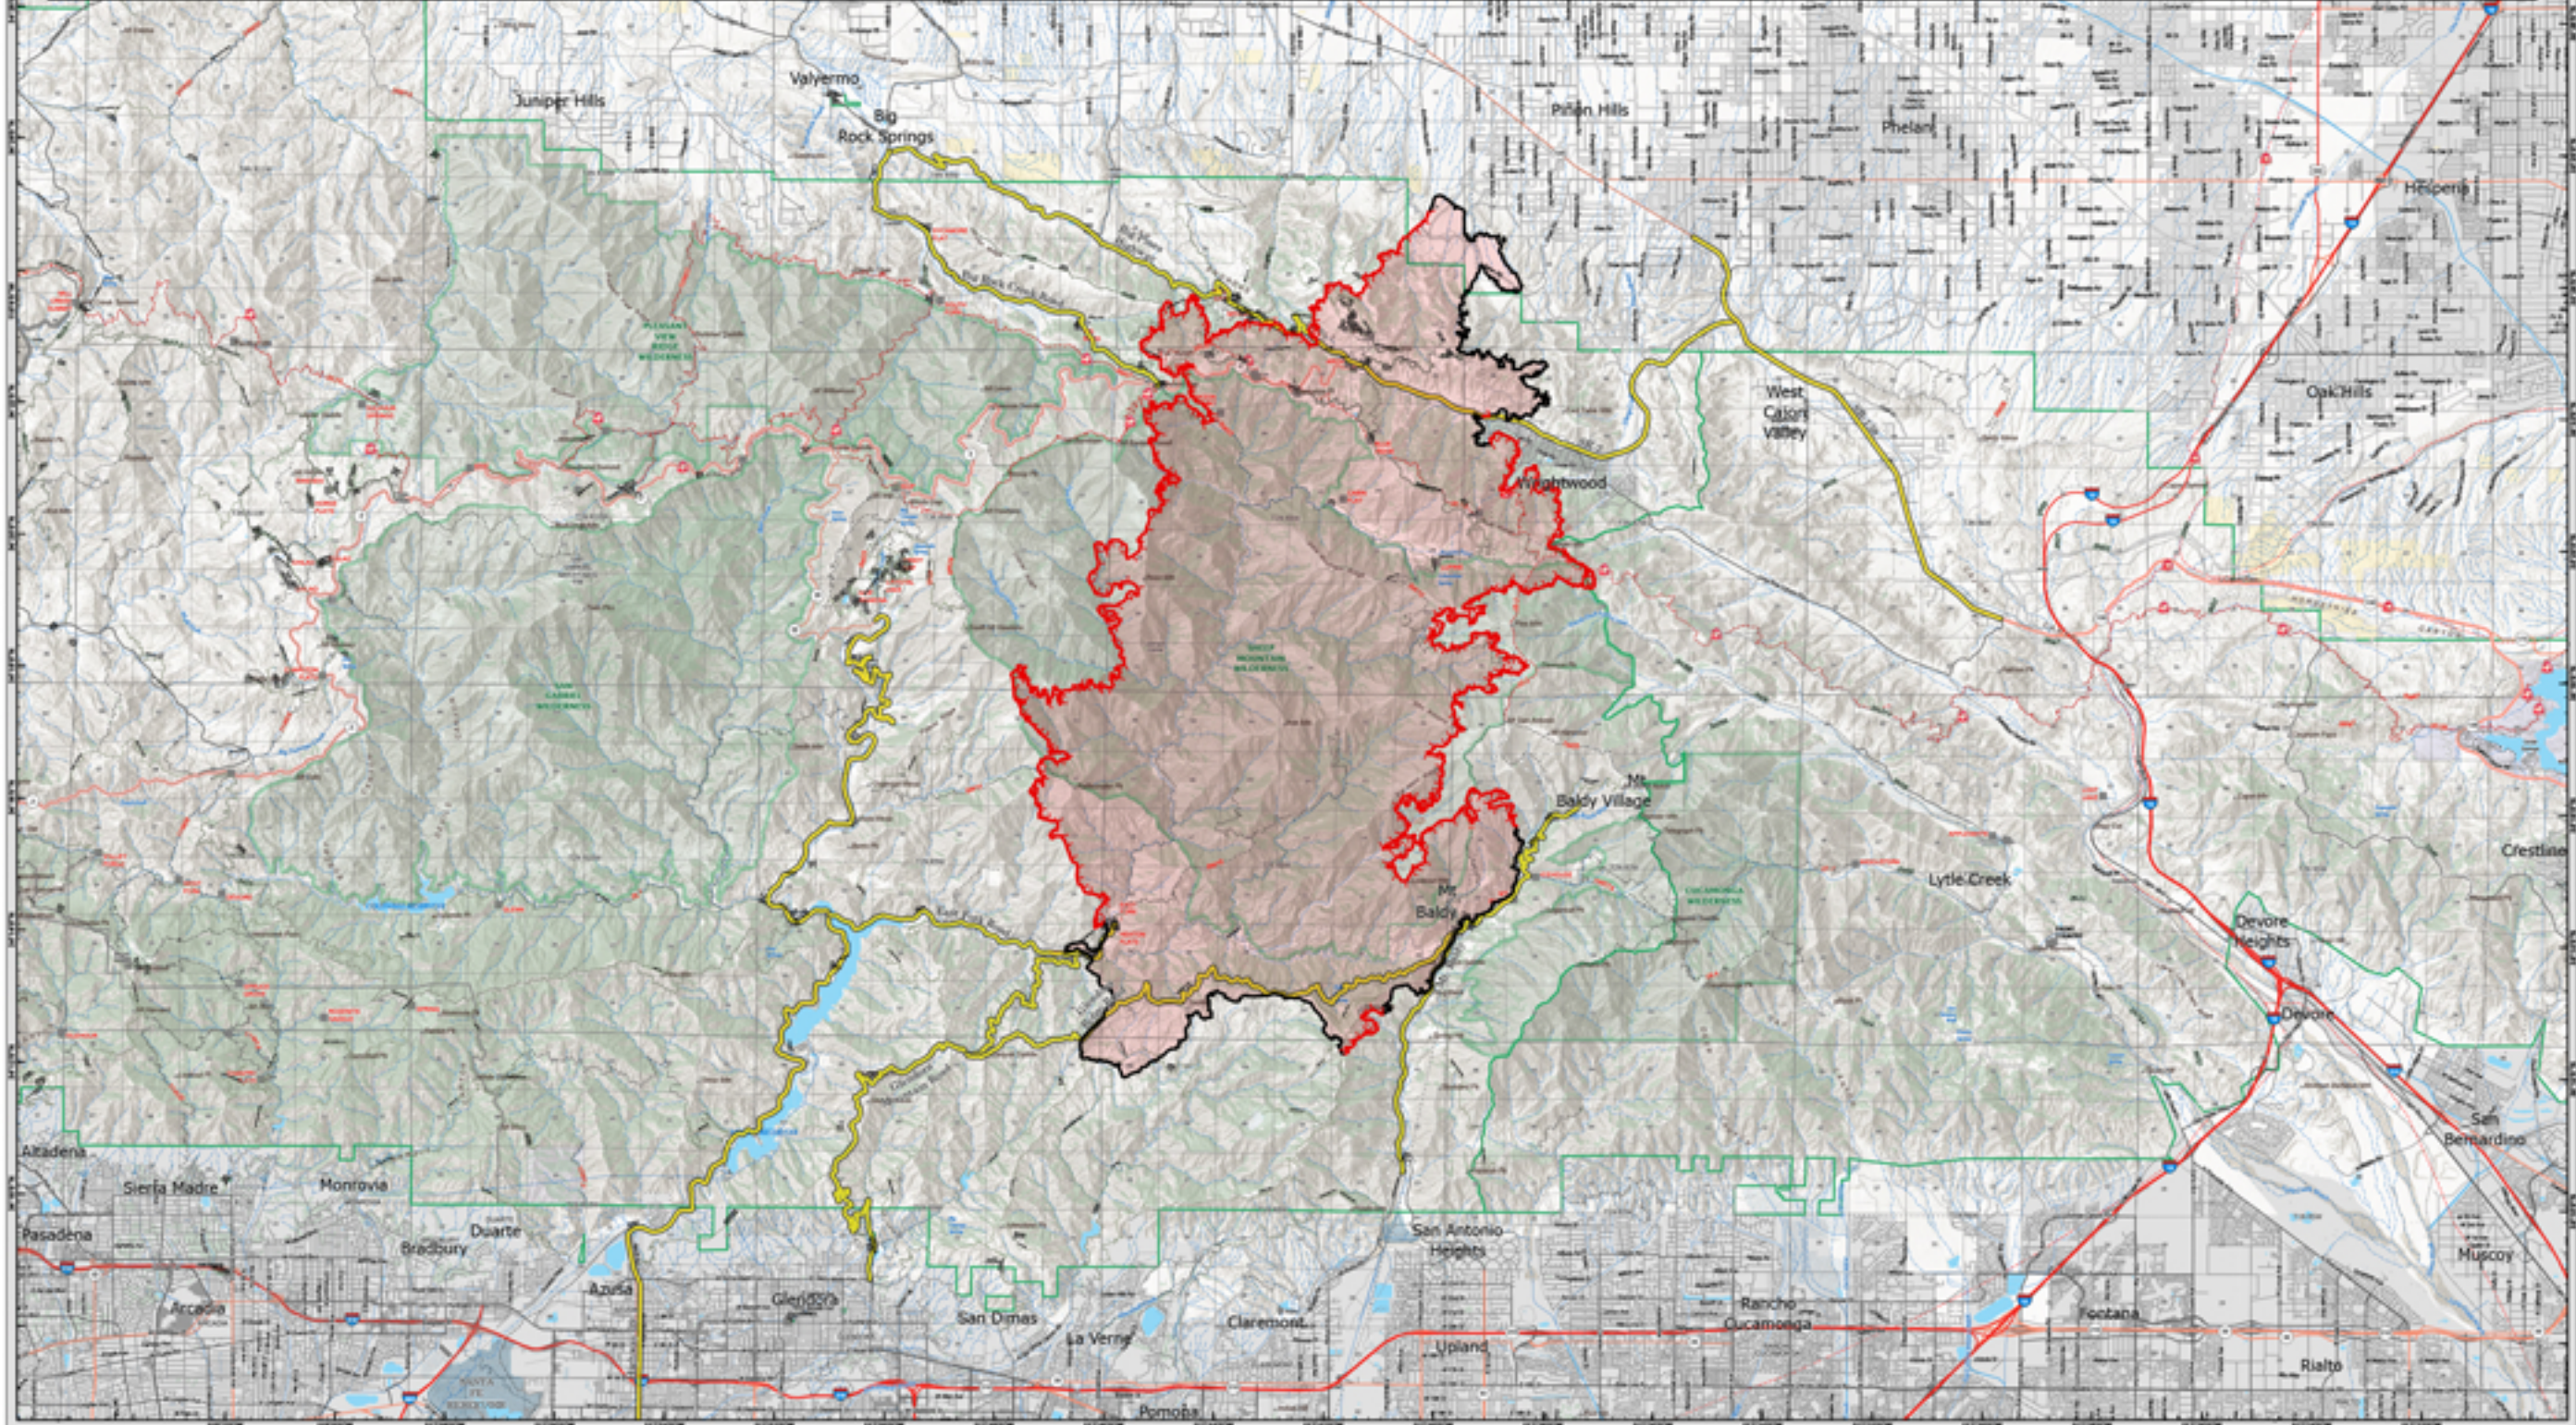

Closures: SR-138 from Lone Pine Canyon Road to Beekley Road, SR-2 closed from Big Pines to SR-138, Big Pines Highway, Big Rock Creek Road, San Gabriel Canyon and East Fork of the San Gabriel River, Highway 39, East Fork Road, Glendora Ridge Road, Glendora Mountain Road, Mt. Baldy Road at Shinn Road intersection

- Bridge Fire
- Road Closure
- Perimeter Line**
- Contained
- Uncontained

PIO MAP

Bridge
CA-ANF-243334

9/17/2024 Day