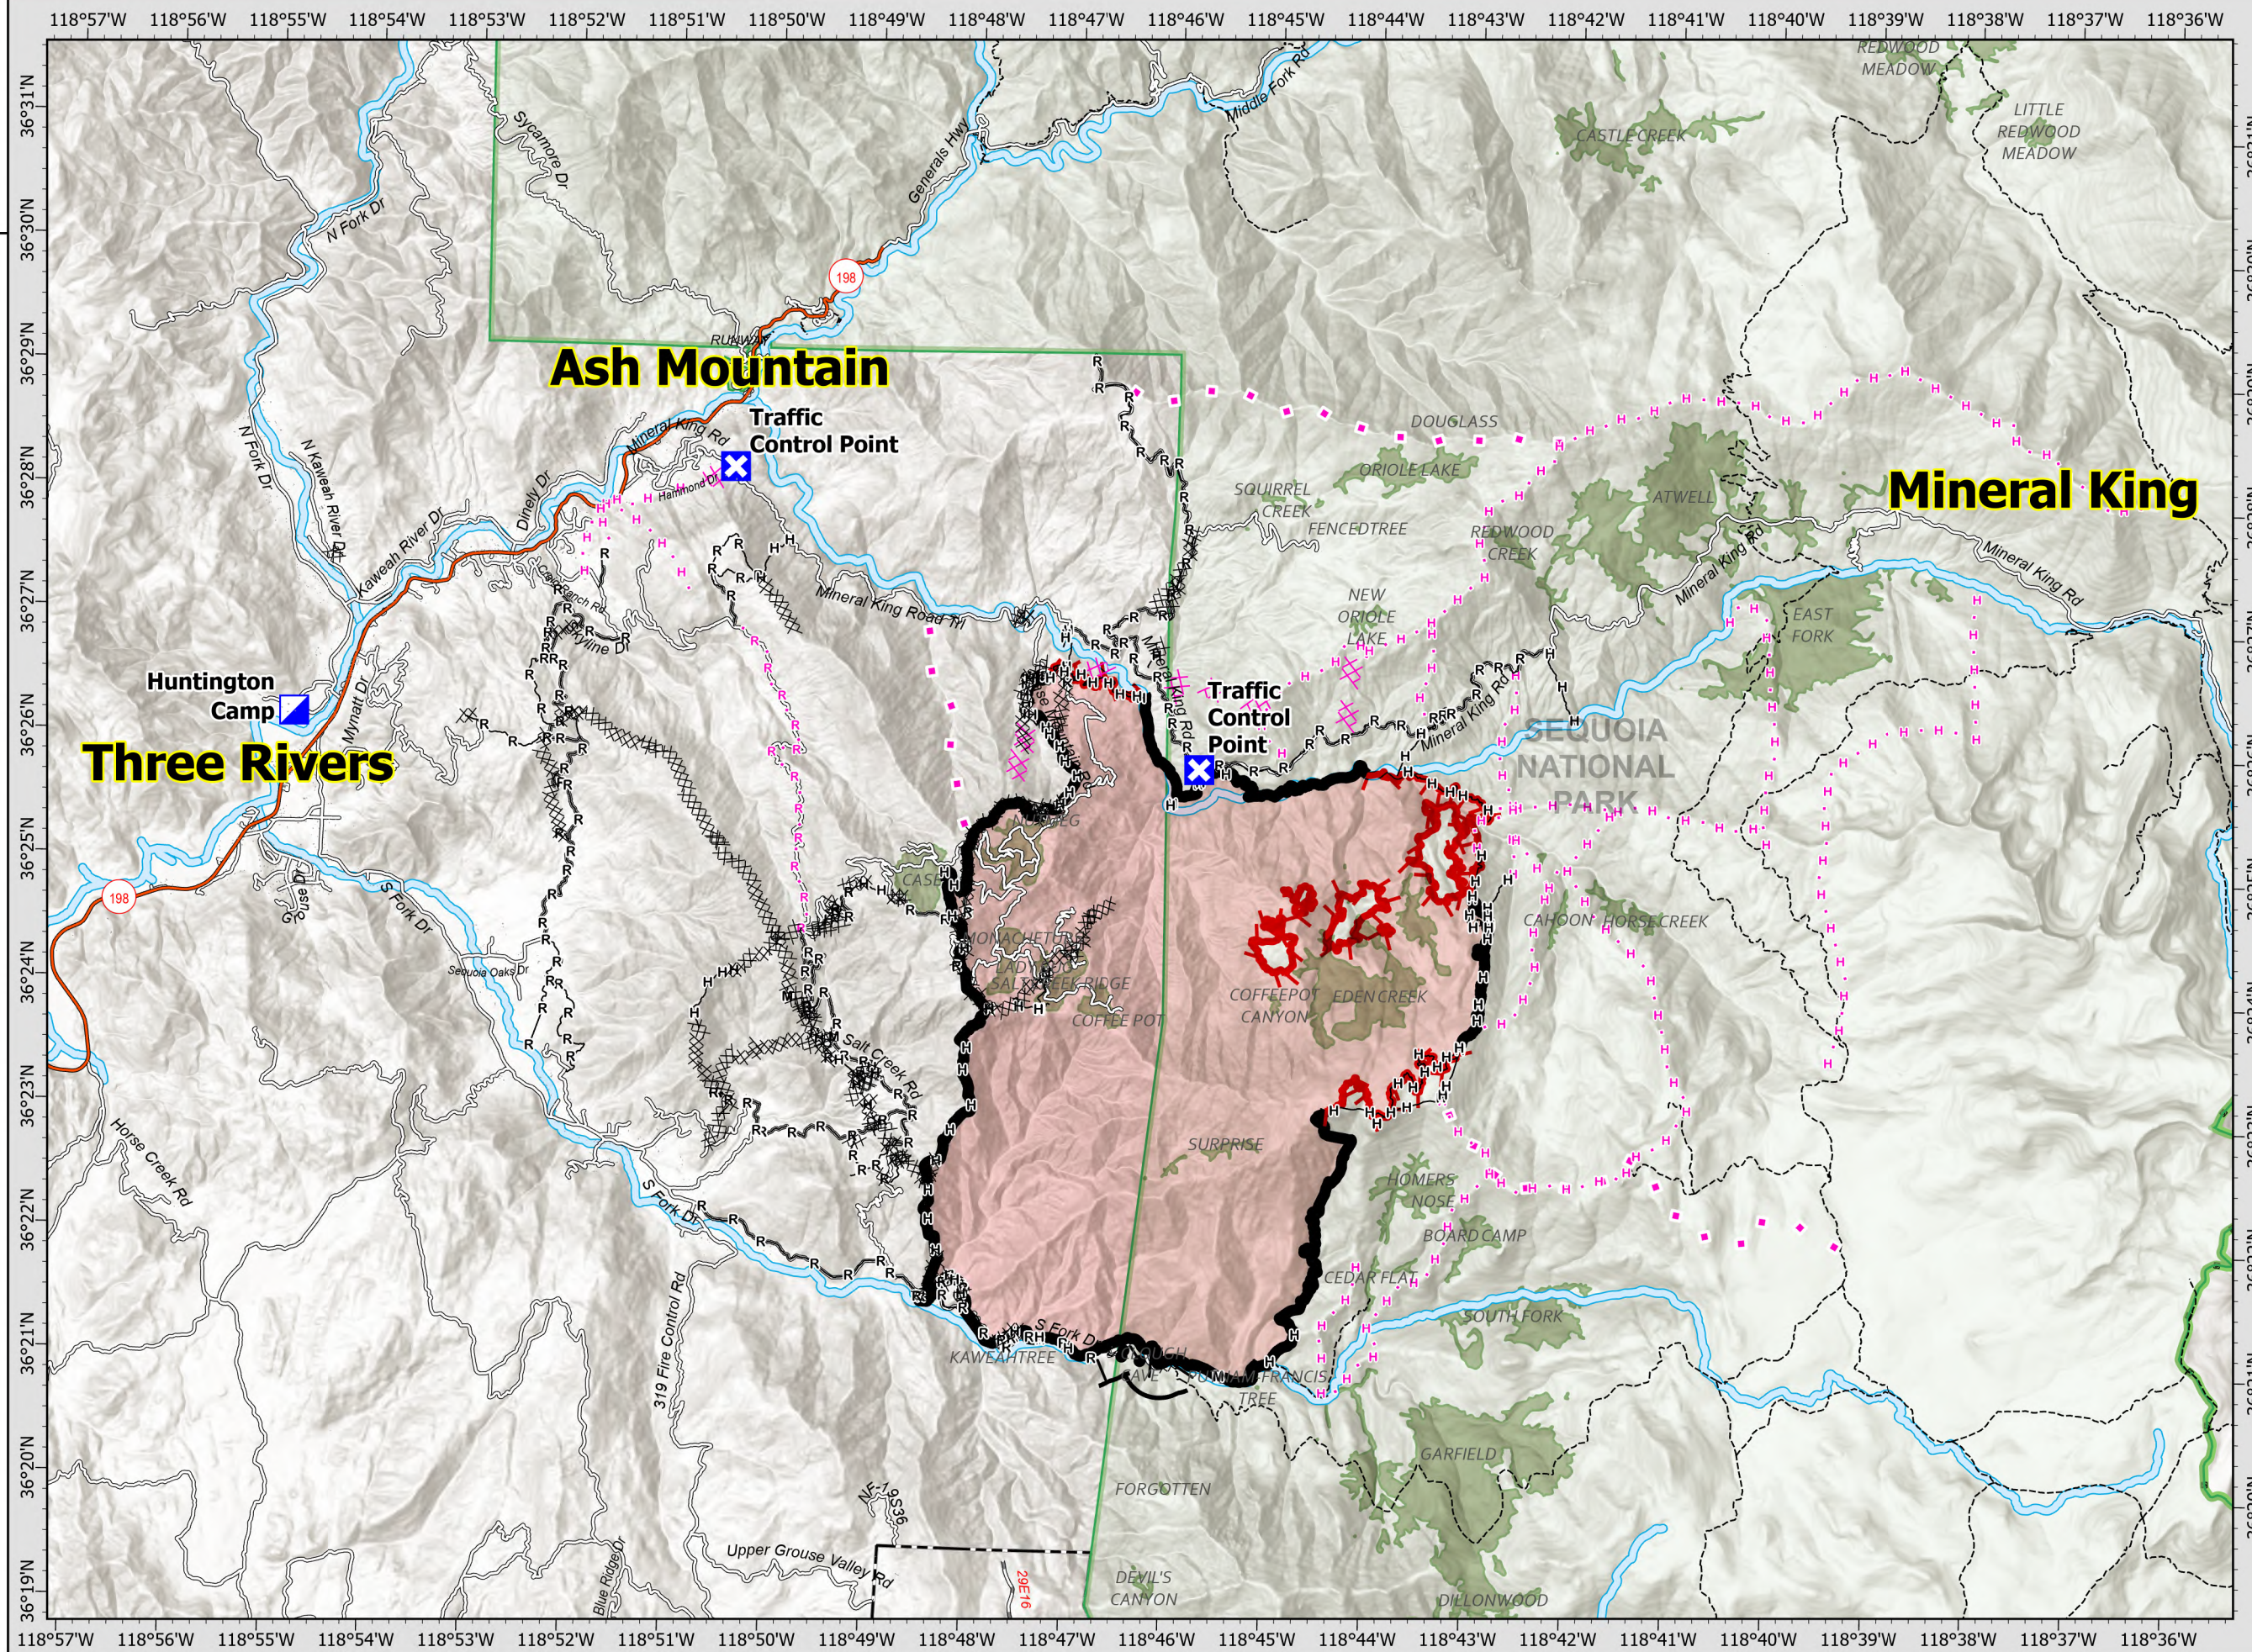

Coffee Pot

CA-KNP-000088
9/14/2024

14,080 acres
IR updated 9/13/2024 @ 1506

- Incident Command Post
- Closure
- Completed Burnout
- Completed Dozer Line
- Completed Hand Line
- Completed Mixed Construction Line
- Completed Road as Line
- Planned Dozer Line
- Planned Hand Line
- Planned Road as Line
- Proposed Line
- Buildings
- Sequoia Groves
- Counties
- Rivers
- Park Boundaries
- USFS Wilderness
- USFS Administrative Forest
- USFS Ranger District
- Contained
- Uncontained
- Wildfire Daily Fire Perimeter

NATIONAL PARK SERVICE
CAL FIRE
California Interagency Wildfire Management Team

15

Miles
0 0.75 1.5

Datum: North American 1983
CIIMT 15 Updated: 9/13/2024 1844