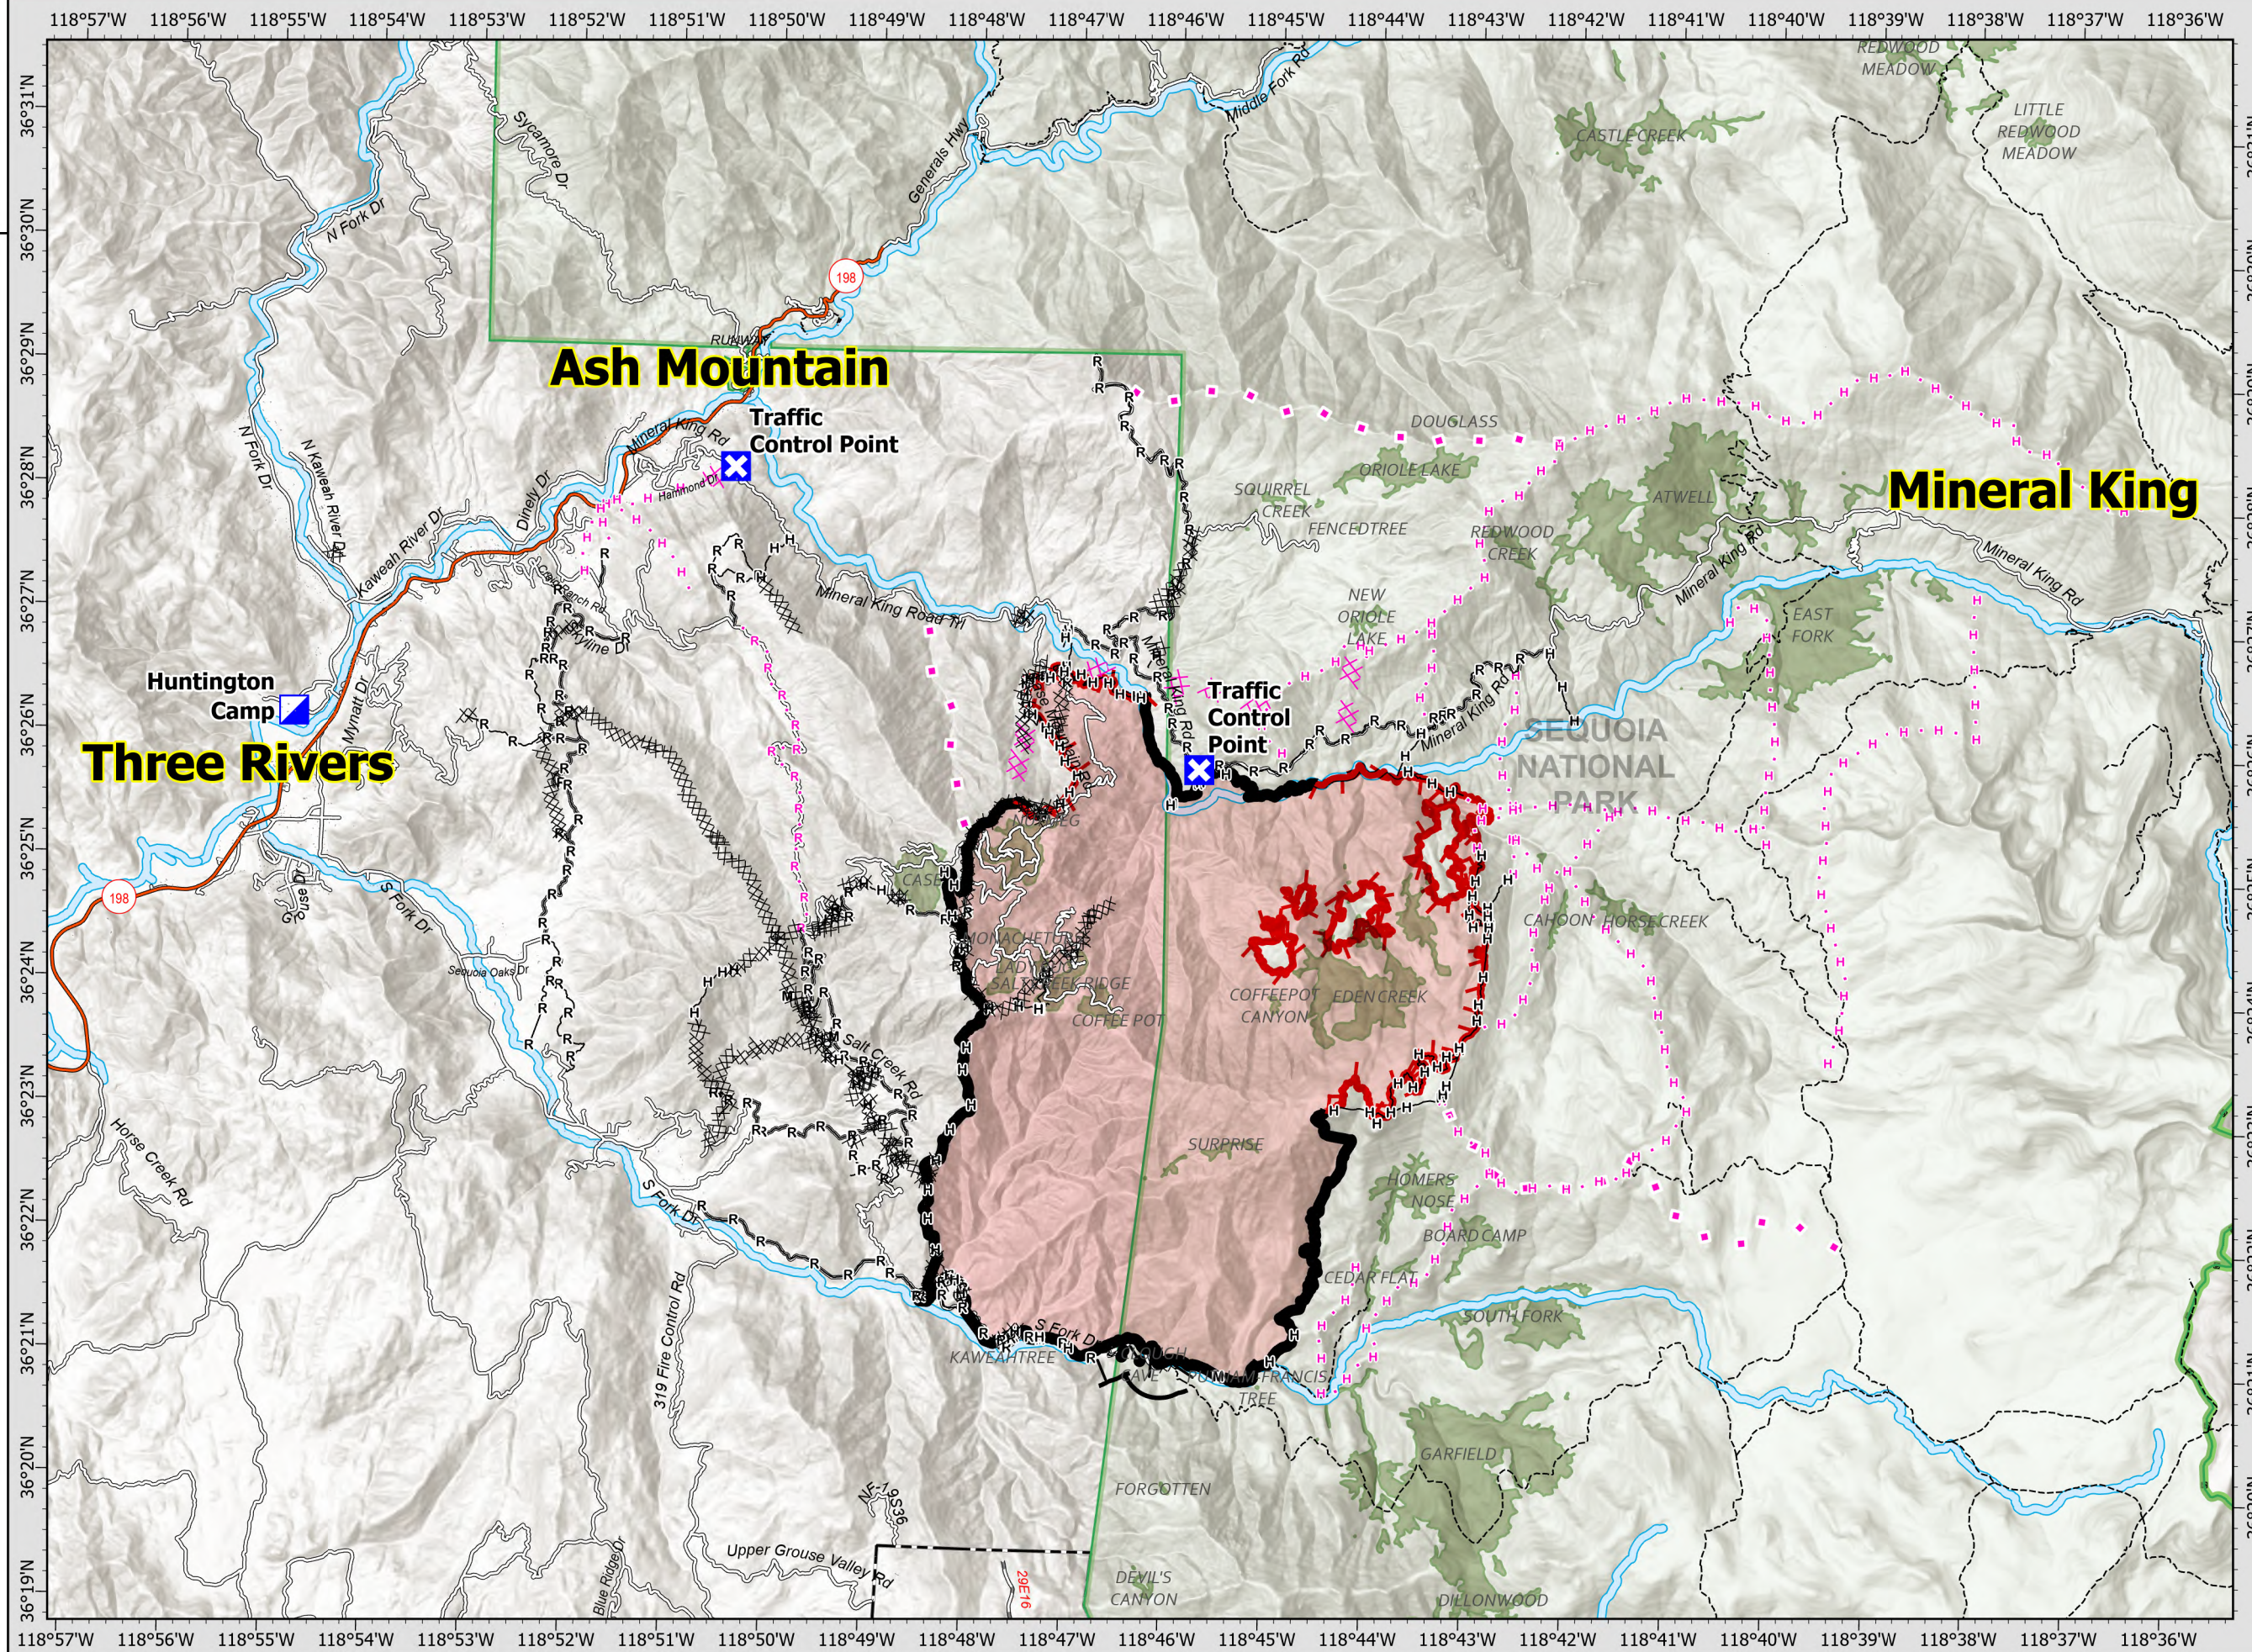

Coffee Pot

CA-KNP-00088
9/13/2024

14,071 acres
IR updated 9/12/2024 @ 1527

- Incident Command Post
- Closure
- Completed Burnout
- Completed Dozer Line
- Completed Hand Line
- Completed Mixed Construction Line
- Completed Road as Line
- Planned Dozer Line
- Planned Hand Line
- Planned Road as Line
- Proposed Line
- Buildings
- Sequoia Groves
- Counties
- Rivers
- Park Boundaries
- USFS Wilderness
- USFS Administrative Forest
- USFS Ranger District
- Contained
- Uncontained
- Wildfire Daily Fire Perimeter

NATIONAL PARK SERVICE
CAL FIRE
California Interagency Wildfire Management Team

15

Miles
0 0.75 1.5

Datum: North American 1983
CIIMT 15 Updated: 9/12/2024 1902