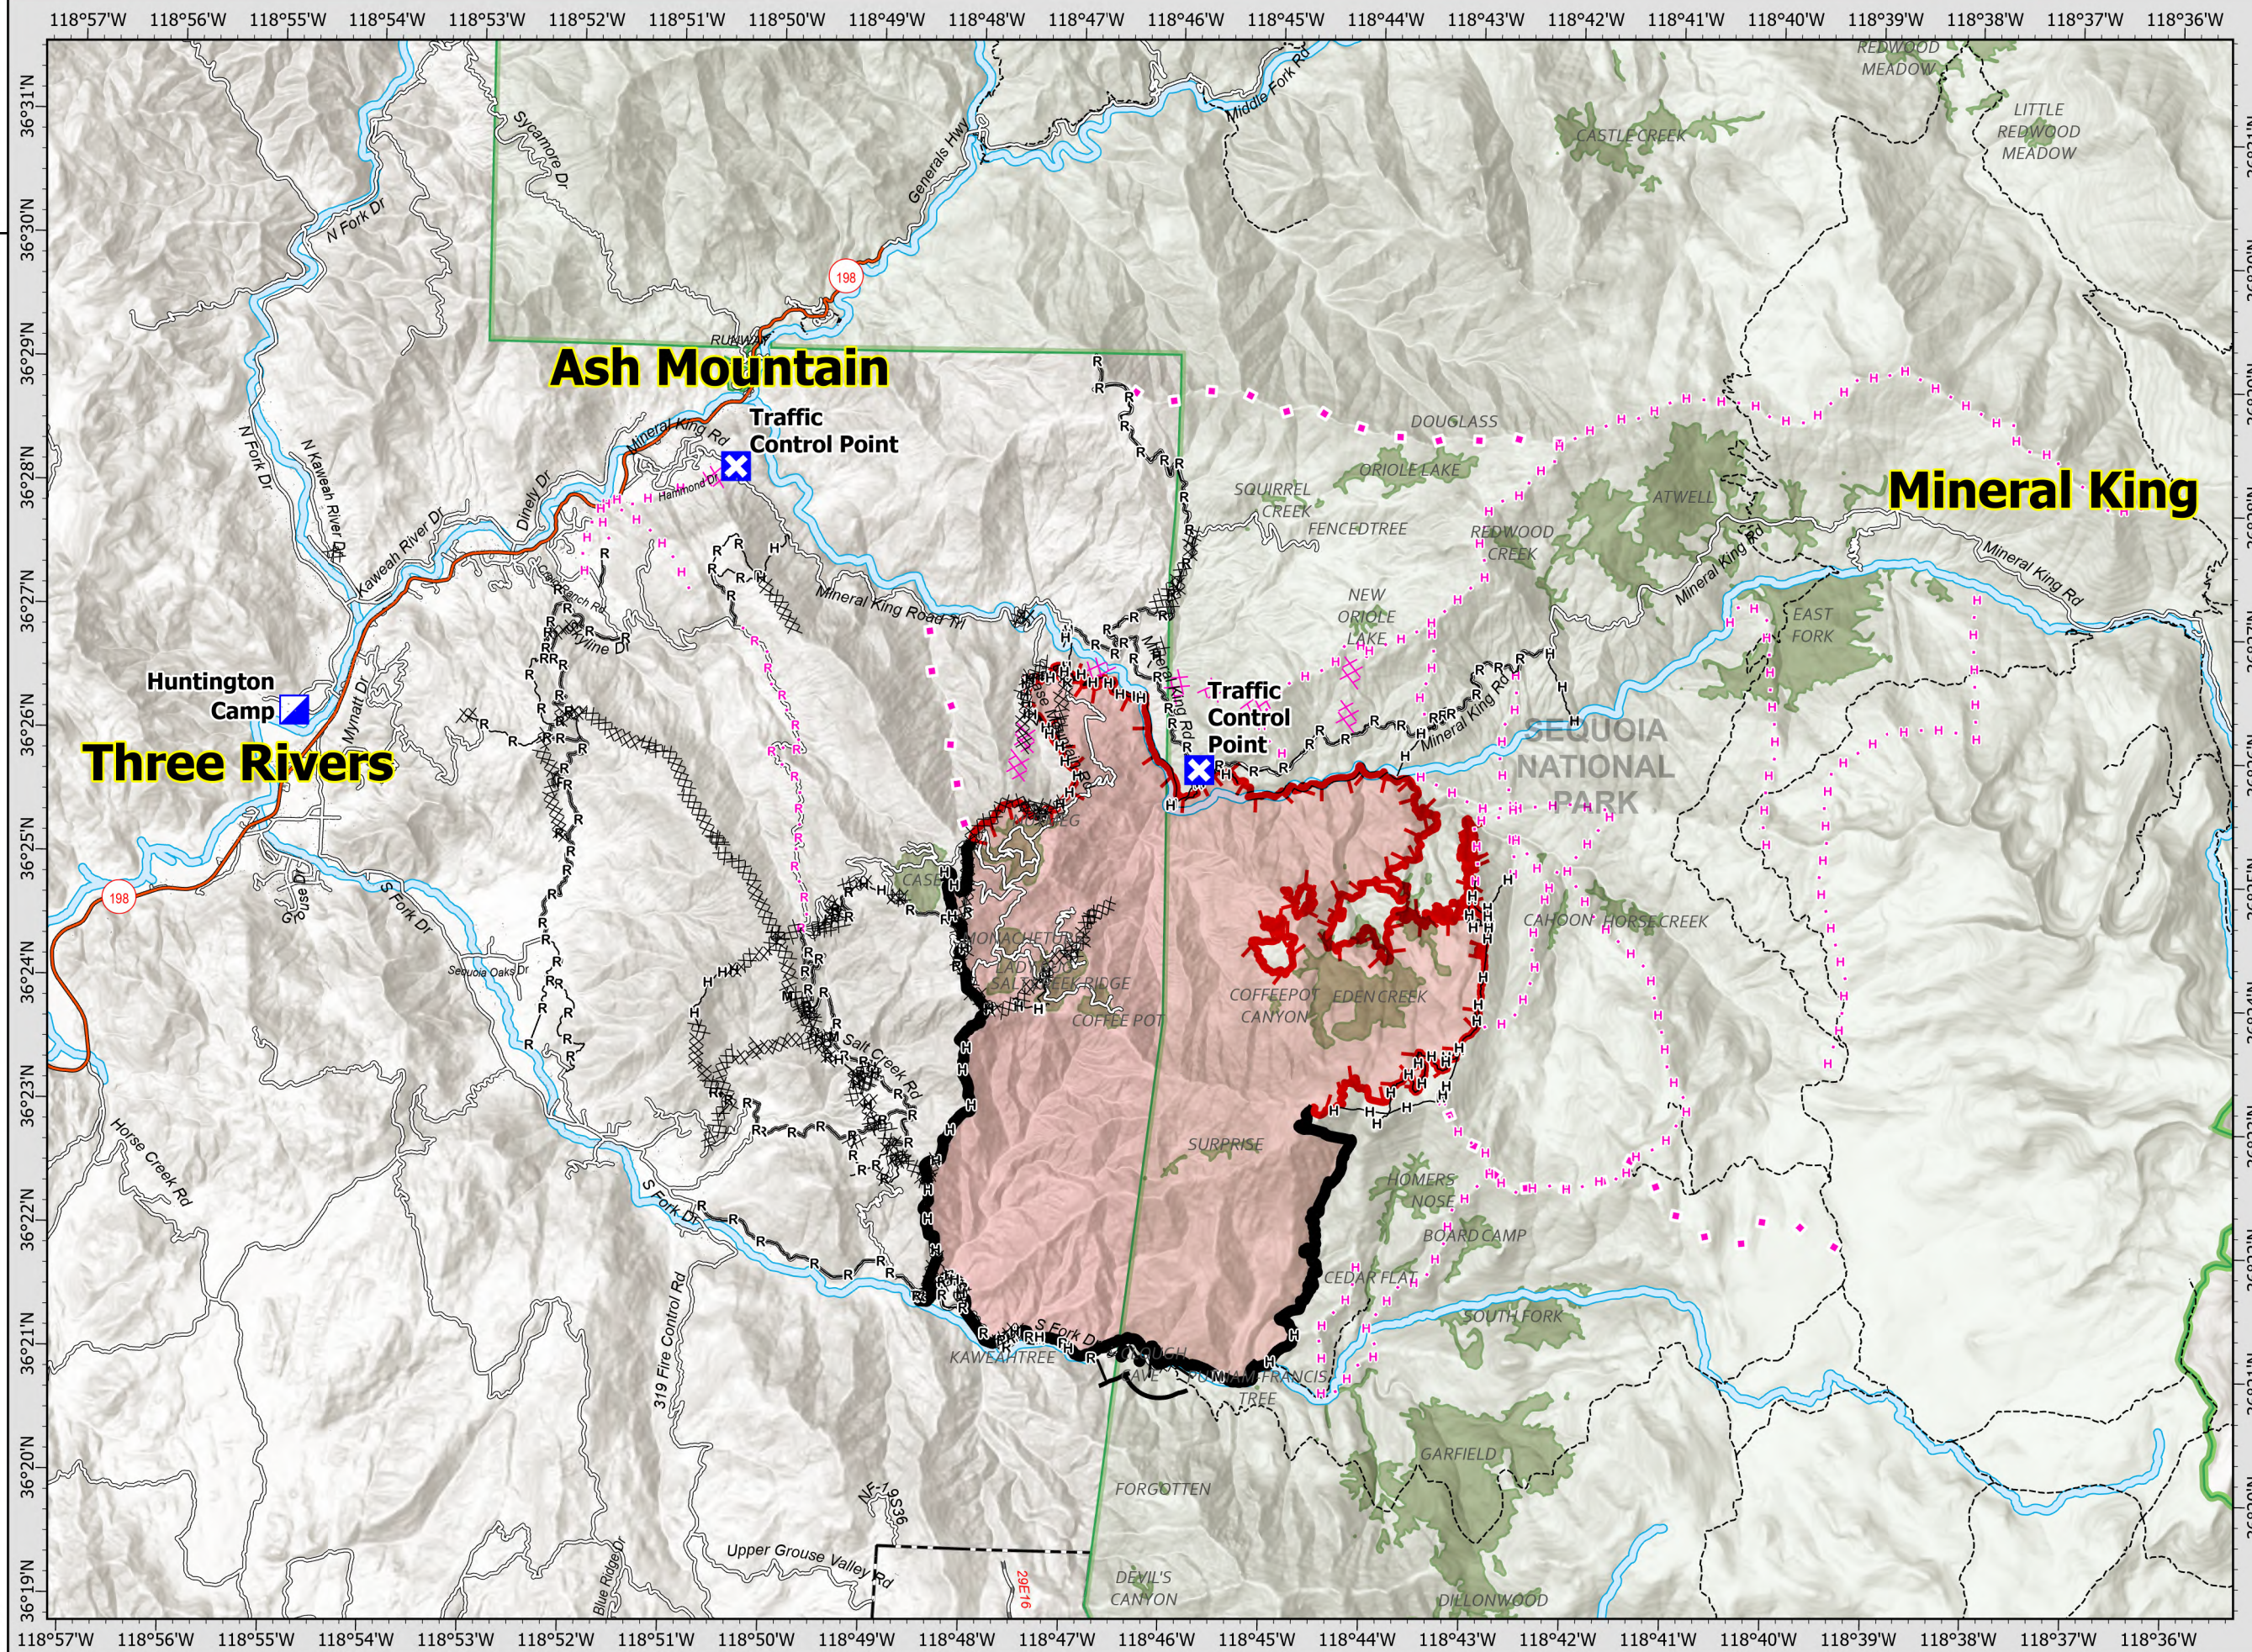

## Coffee Pot

CA-KNP-000088

9/11/2024

13,700 acres  
IR updated 9/10/2024 @ 1112

- Incident Command Post
- Closure
- Completed Burnout
- Completed Dozer Line
- Completed Hand Line
- Completed Mixed Construction Line
- Completed Road as Line
- Planned Dozer Line
- Planned Hand Line
- Planned Road as Line
- Proposed Line
- Buildings
- Sequoia Groves
- Counties
- Rivers
- Park Boundaries
- USFS Wilderness
- USFS Administrative Forest
- USFS Ranger District
- Contained
- Uncontained
- Wildfire Daily Fire Perimeter

**Logos:** National Fire Service, CAL FIRE, City of New York Fire Department (September 11, 2001).

**Scale:** 0 to 1 Miles

**Datum:** North American 1983

**CIIMT 15 Updated:** 9/11/2024 0643