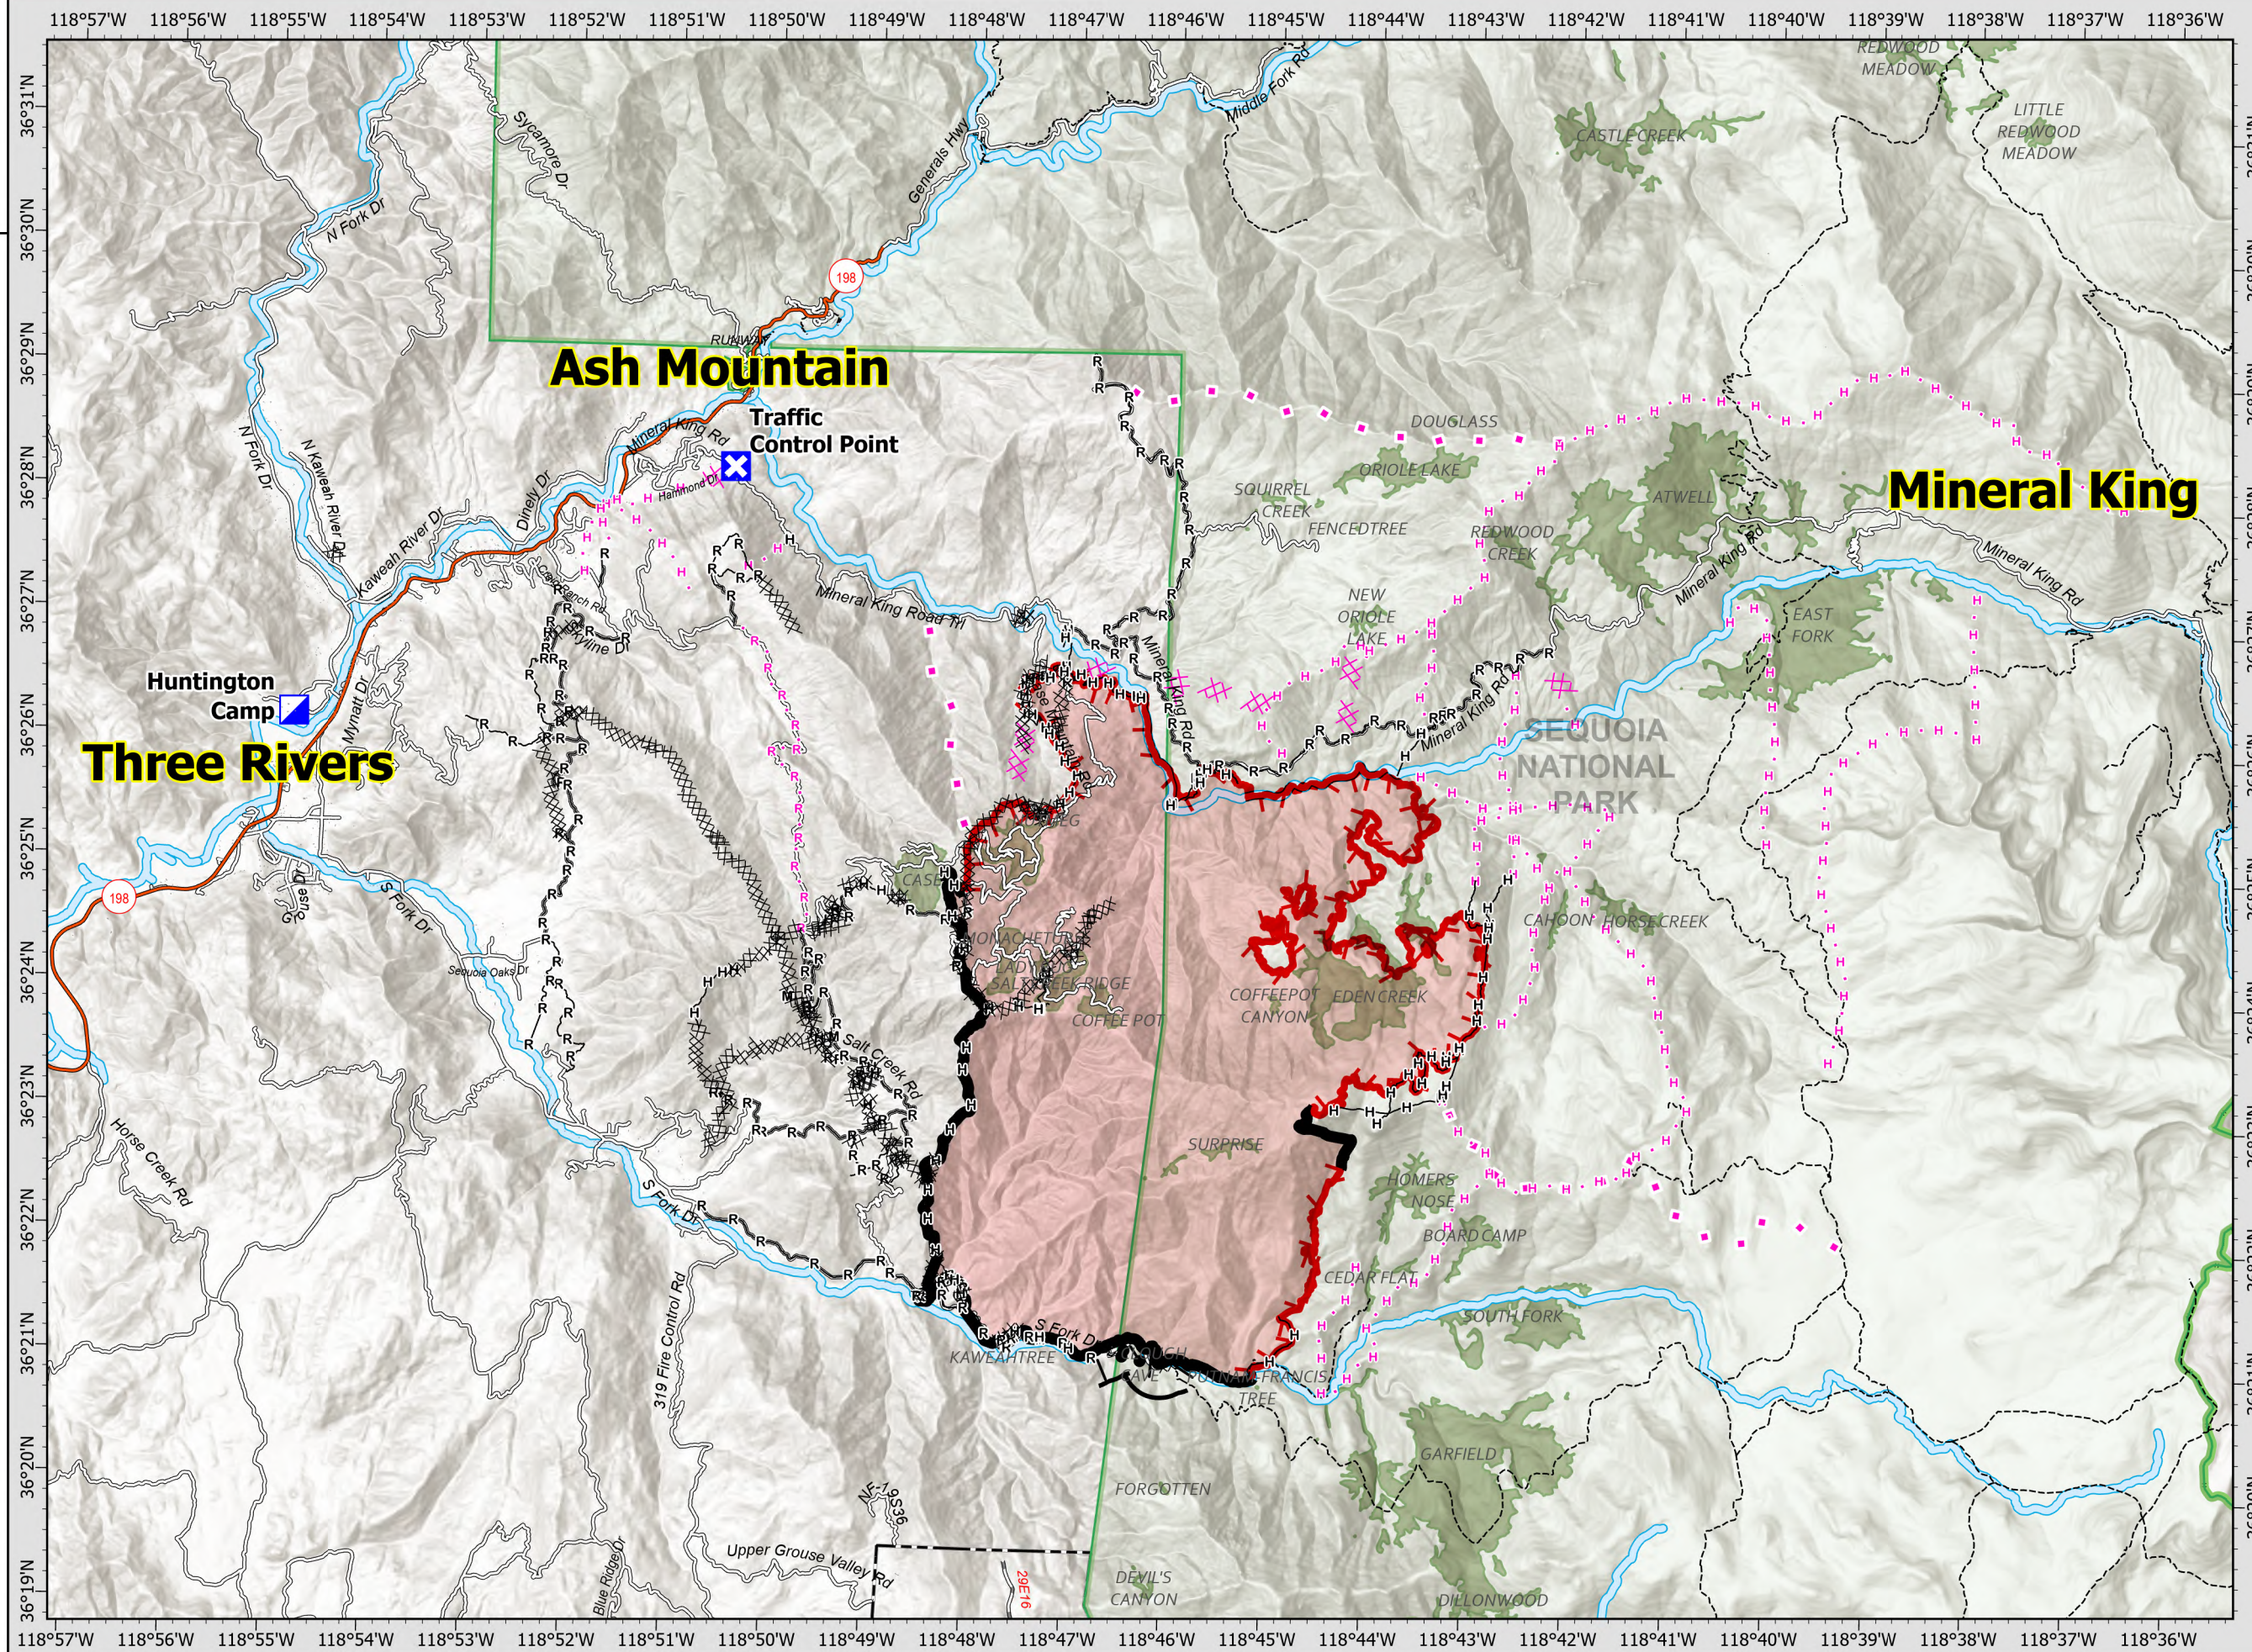

Coffee Pot

CA-KNP-000088
9/9/2024

13,440 acres
IR updated 9/8/2024 @ 1654

- Incident Command Post
- Closure
- Completed Burnout
- Completed Dozer Line
- Completed Hand Line
- Completed Mixed Construction Line
- Completed Road as Line
- Planned Dozer Line
- Planned Hand Line
- Planned Road as Line
- Proposed Line
- Buildings
- Sequoia Groves
- Counties
- Rivers
- Park Boundaries
- USFS Wilderness
- USFS Administrative Forest
- USFS Ranger District
- Contained
- Uncontained
- Wildfire Daily Fire Perimeter

0 0.5 1 2 Miles
Datum: North American 1983
CICIMT15 GISS Updated: 9/9/2024 0535