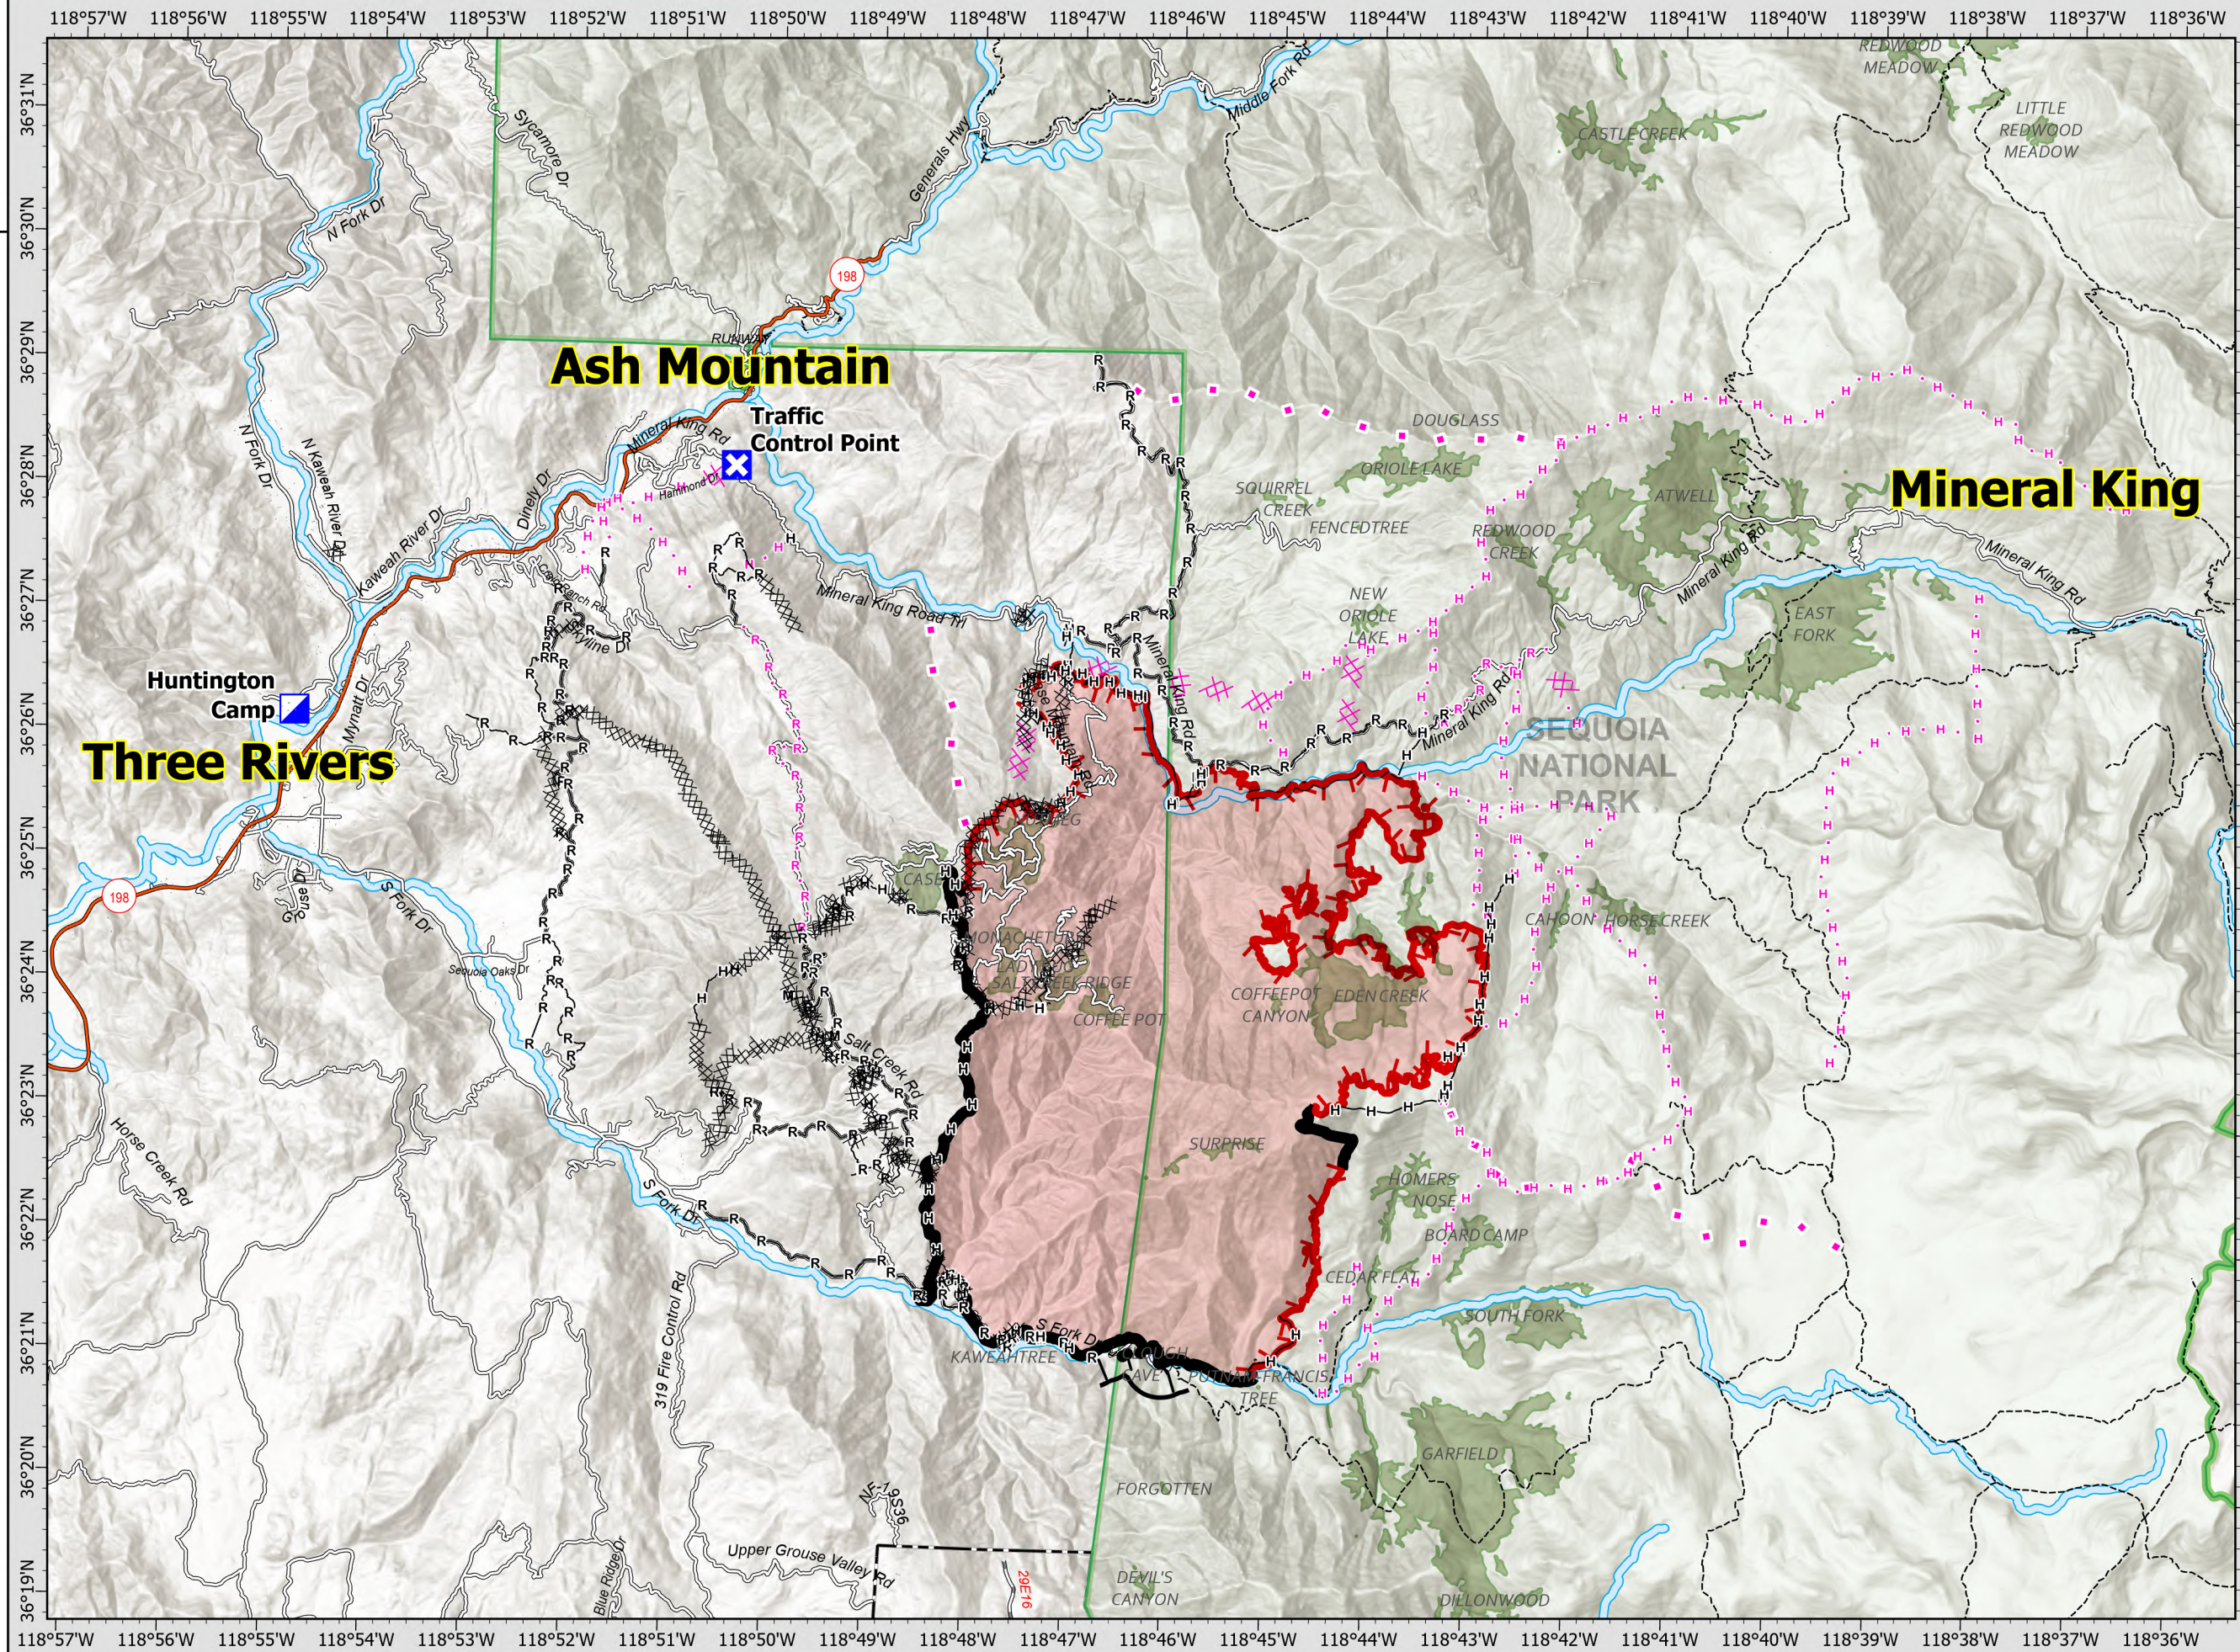

Coffee Pot

CA-KNP-000088
9/8/2024

13,347 acres
IR updated 9/7/2024 @ 0515

- Incident Command Post
- Closure
- Completed Burnout
- Completed Dozer Line
- Completed Hand Line
- Completed Mixed Construction Line
- Completed Road as Line
- Planned Dozer Line
- Planned Hand Line
- Planned Road as Line
- Proposed Line
- Buildings
- Sequoia Groves
- Counties
- Rivers
- Park Boundaries
- USFS Wilderness
- USFS Administrative Forest
- USFS Ranger District
- Contained
- Uncontained
- Wildfire Daily Fire Perimeter

0 0.5 1 2 Miles
Datum: North American 1983
CICIMT15 GISS Updated: 9/8/2024 0554