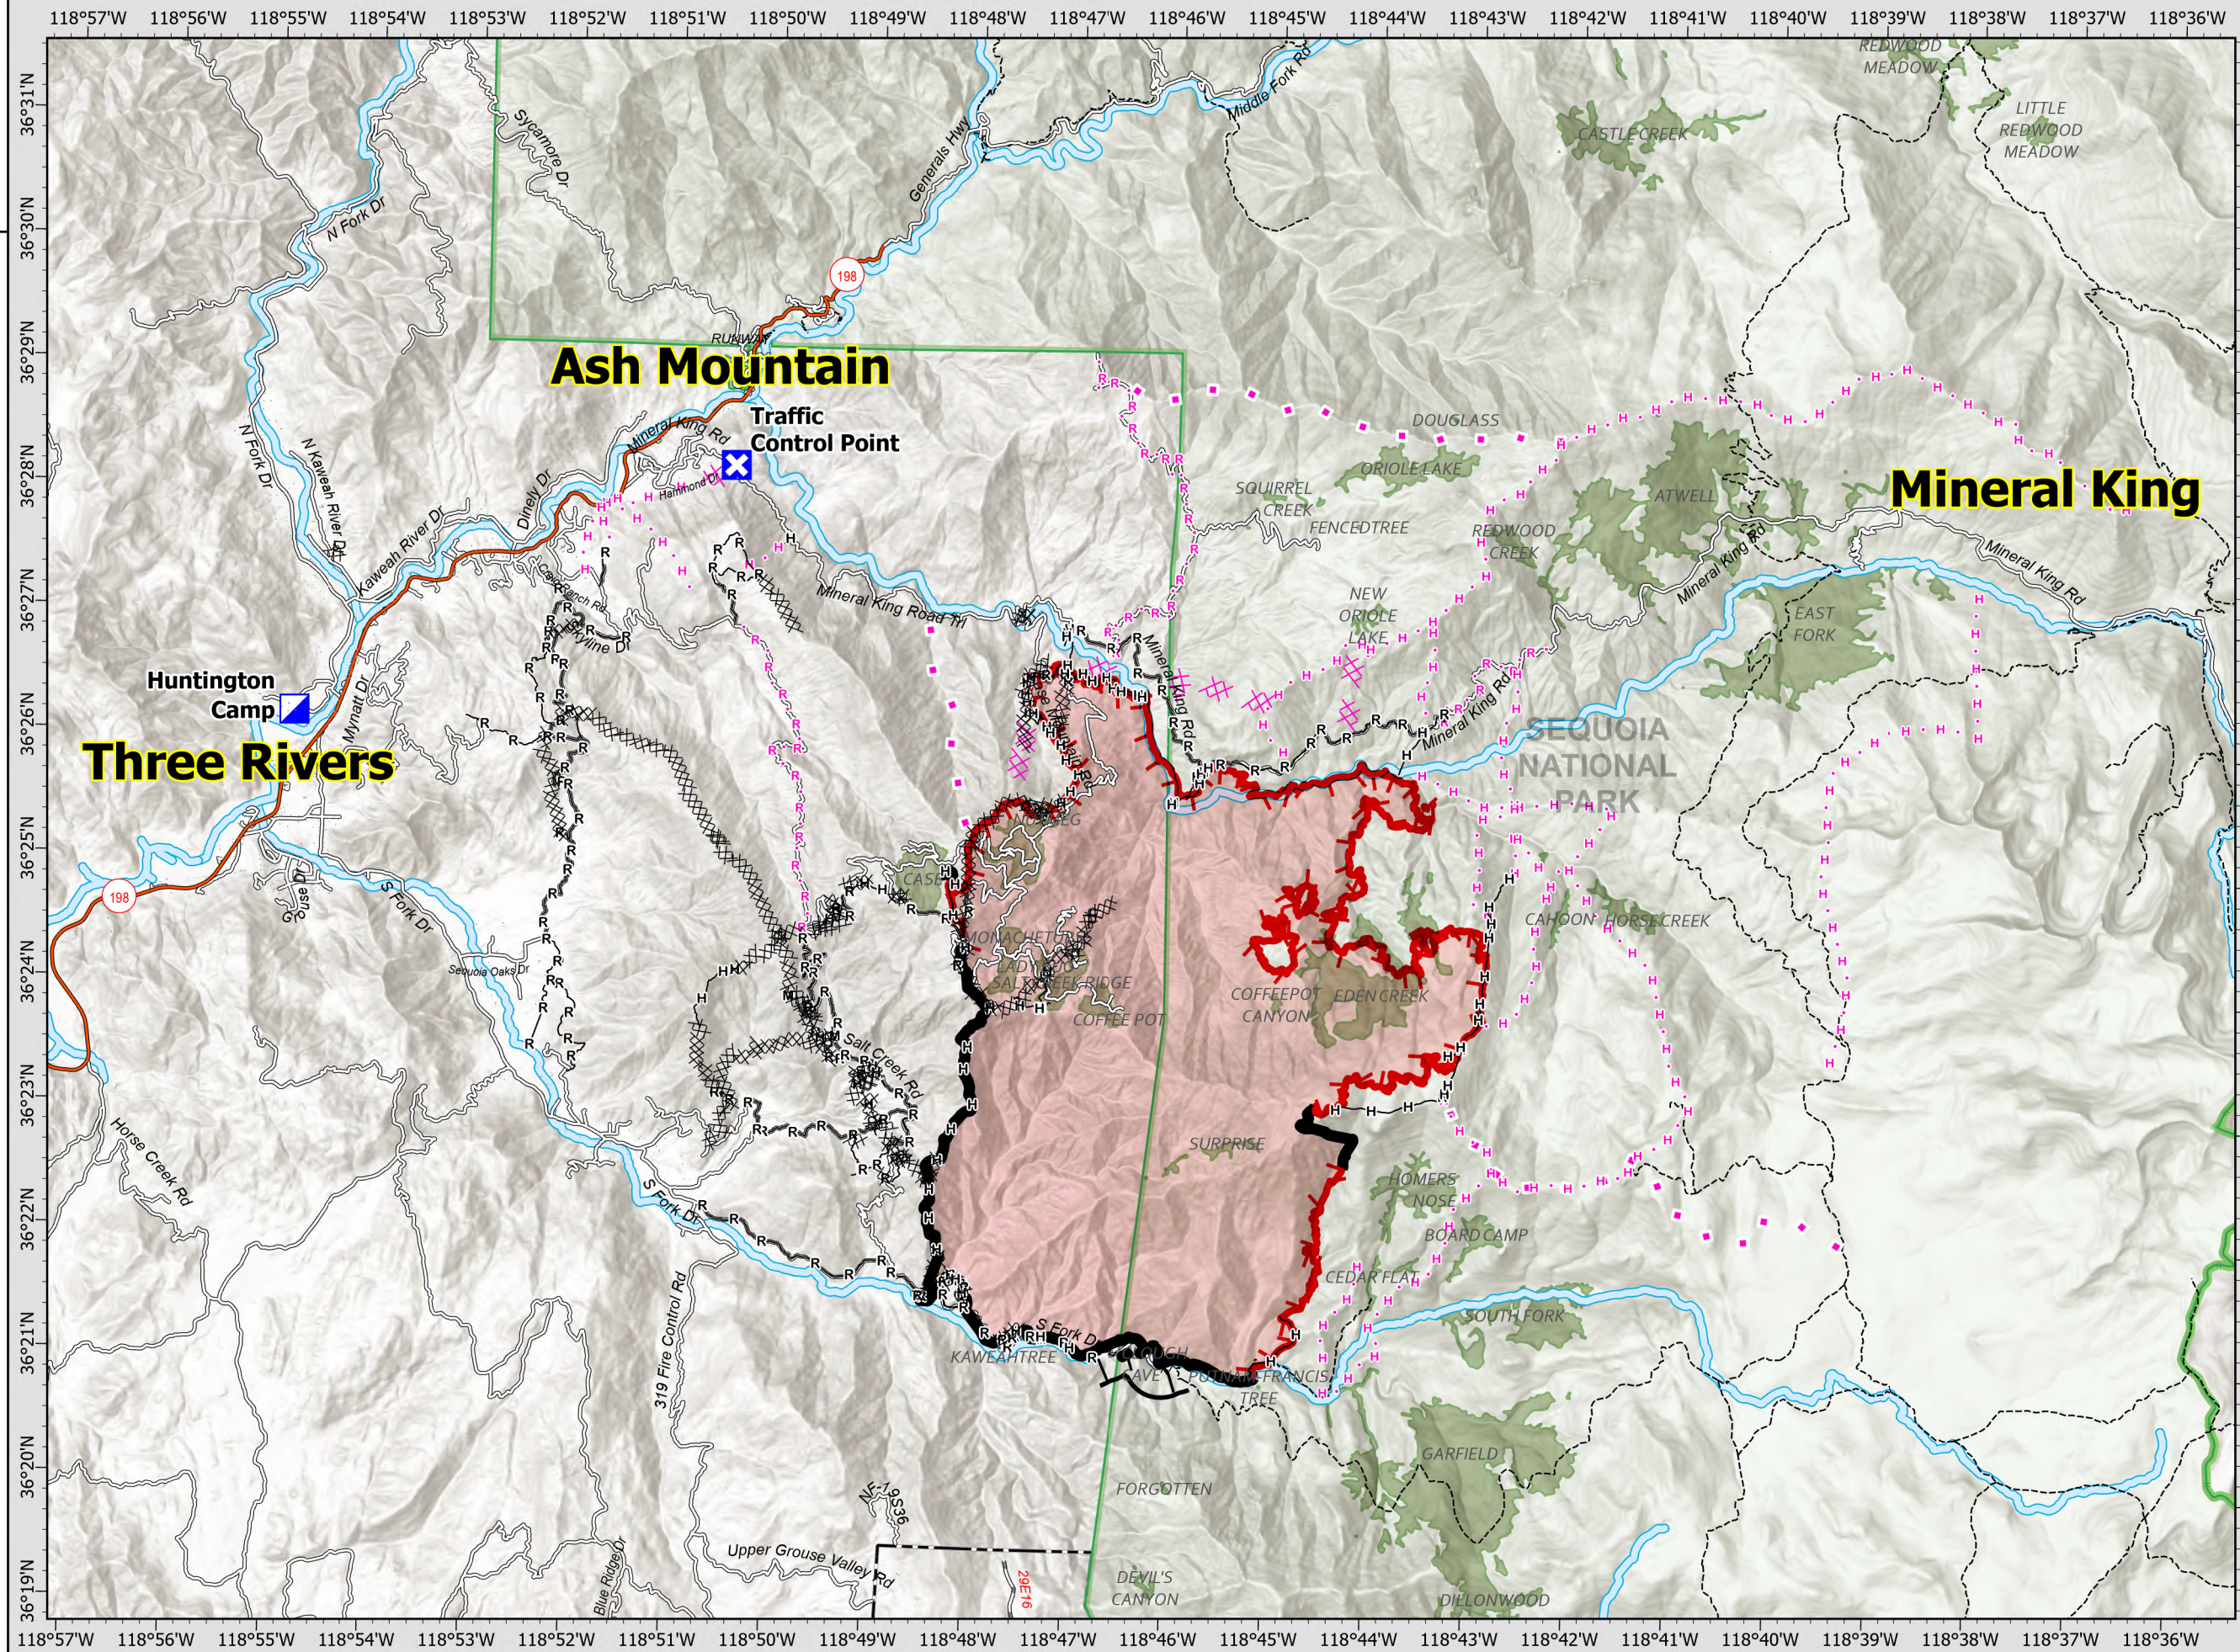

Coffee Pot

CA-KNP-000088
9/7/2024

13,252 acres
IR updated 9/6/2024 @ 1449

- Incident Command Post
- Closure
- Completed Burnout
- Completed Dozer Line
- Completed Hand Line
- Completed Mixed Construction Line
- Completed Road as Line
- Planned Dozer Line
- Planned Hand Line
- Planned Road as Line
- Proposed Line
- Buildings
- Sequoia Groves
- Counties
- Rivers
- Park Boundaries
- USFS Wilderness
- USFS Administrative Forest
- USFS Ranger District
- Contained
- Uncontained
- Wildfire Daily Fire Perimeter

NATIONAL PARK SERVICE
California Interagency Fire Management Team 15
CAL FIRE
SINCE 1889

0 0.5 1 2 Miles
Datum: North American 1983
CICIMT15 GISS Updated: 9/7/2024 0616