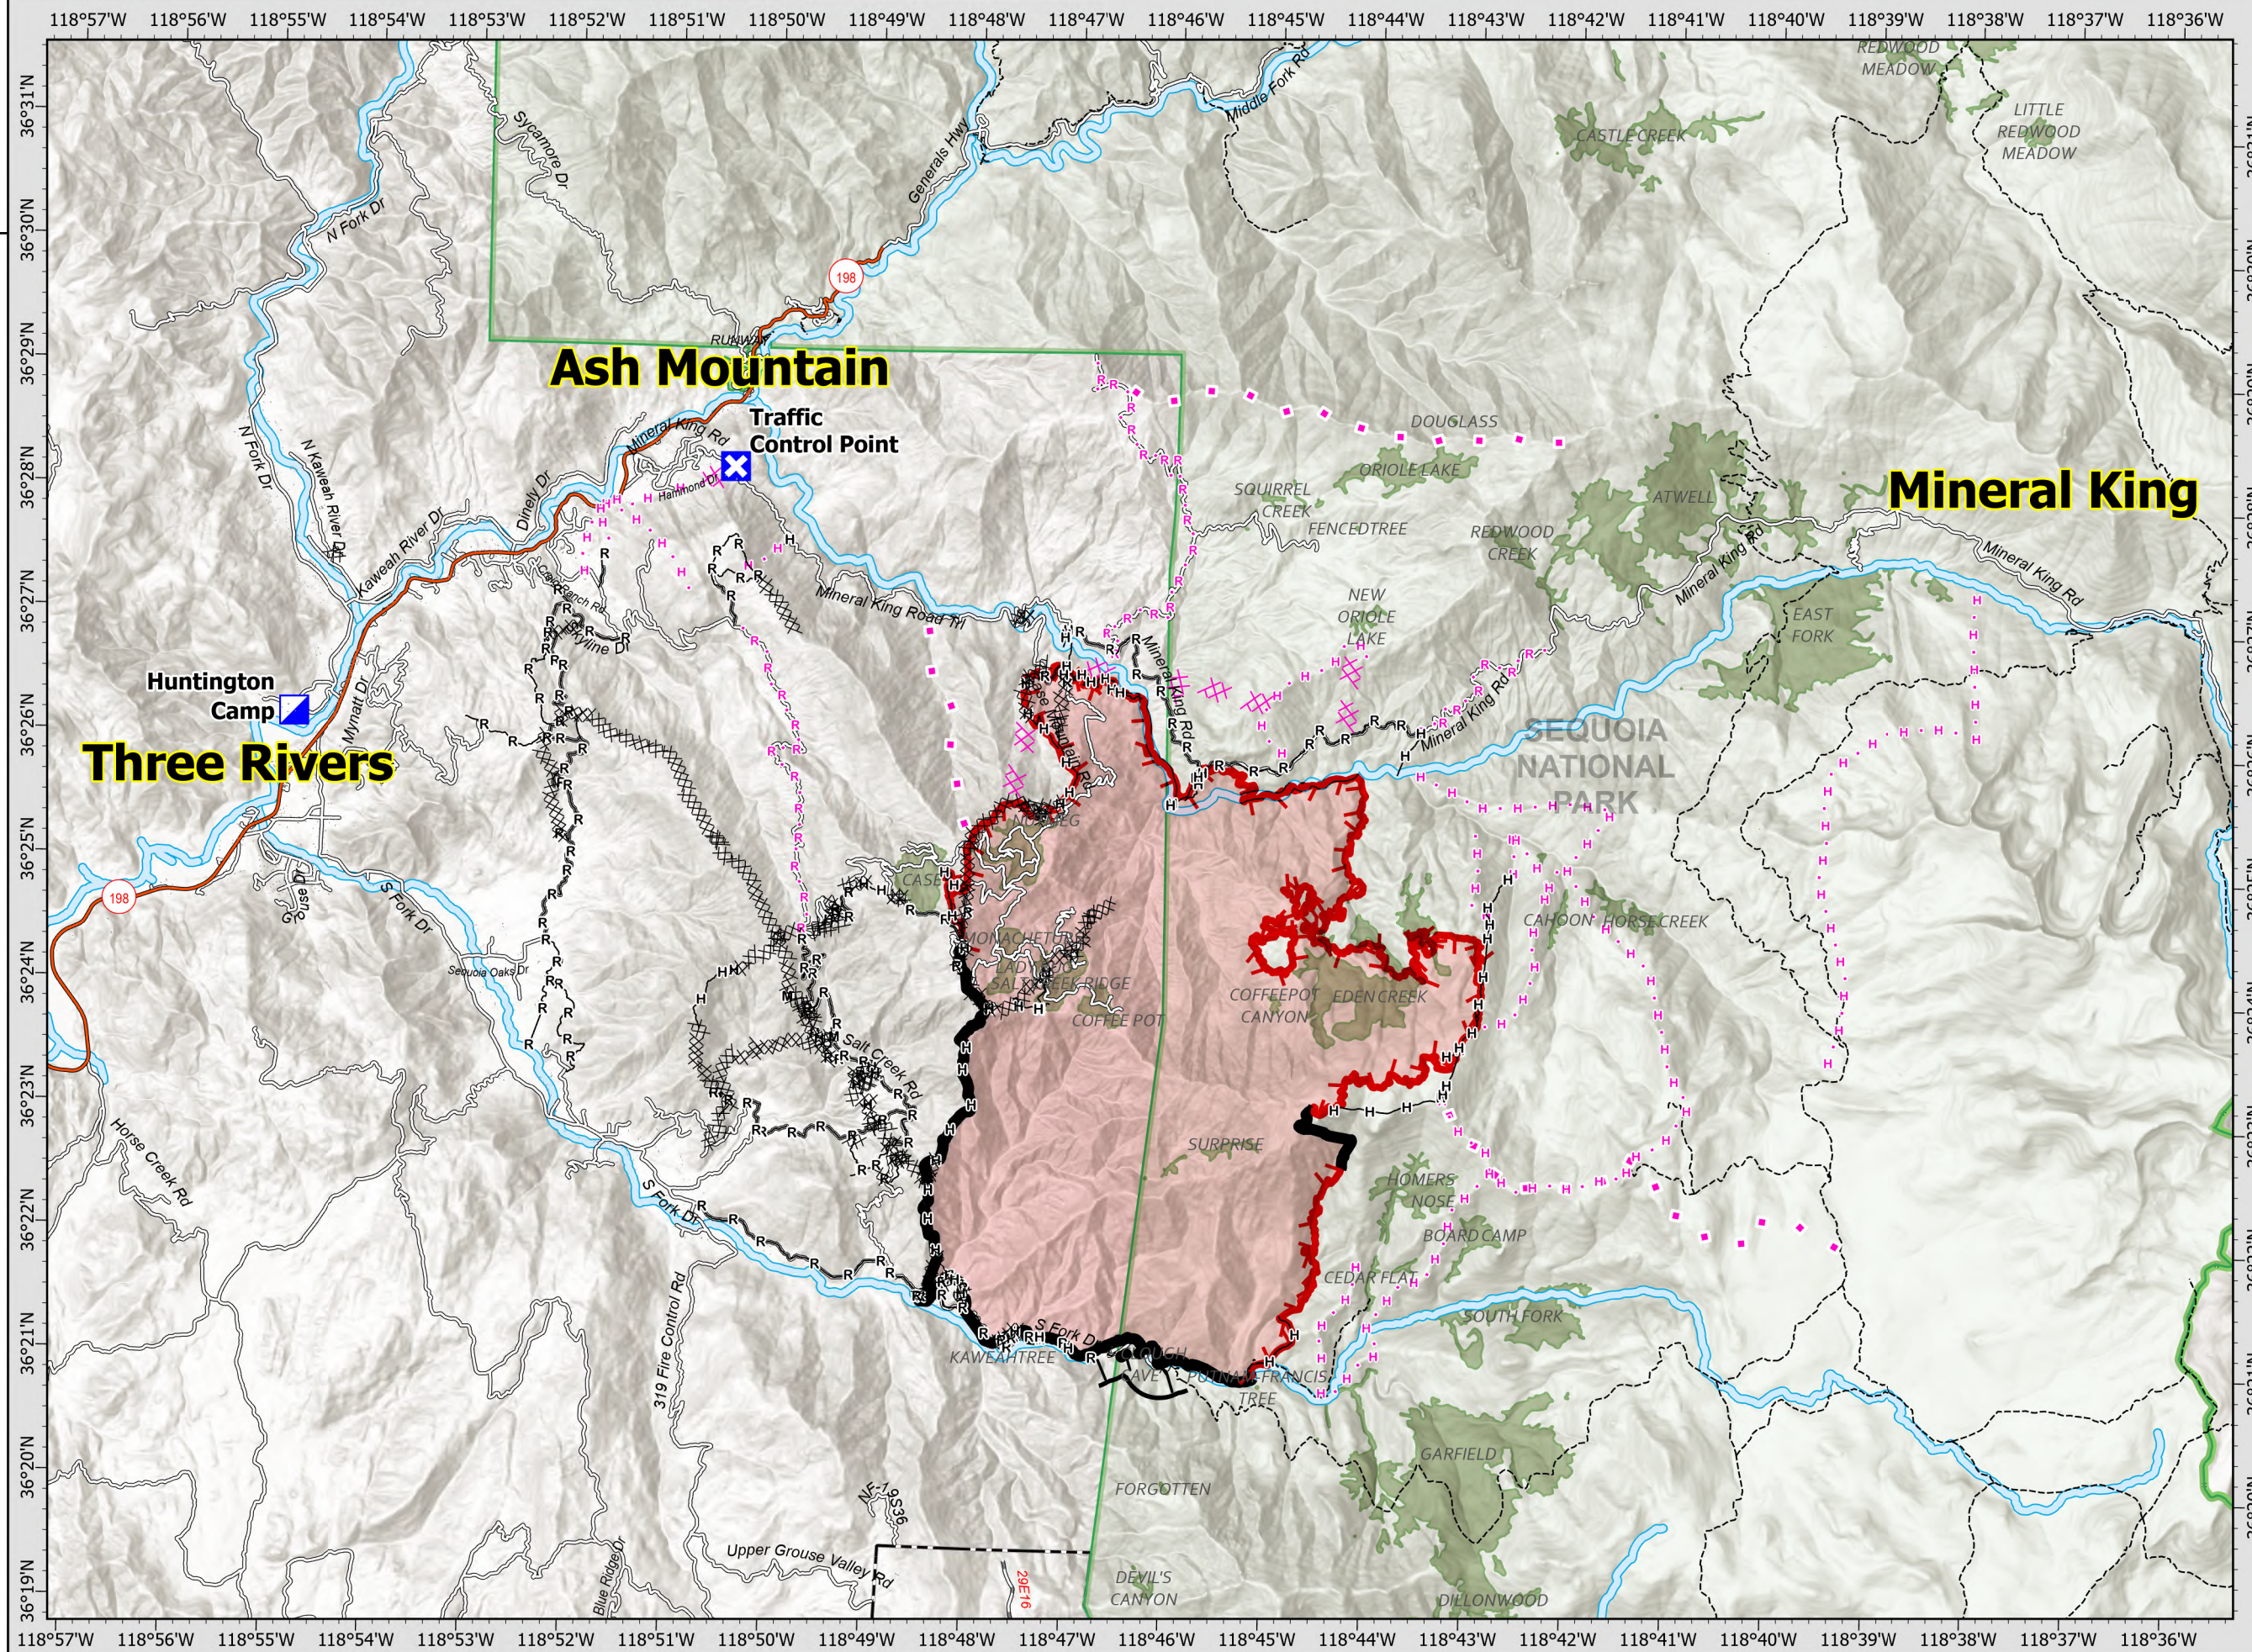

Coffee Pot

CA-KNP-000088
9/6/2024 Day

13,041 acres
IR updated 9/5/2024 @ 1414

- Incident Command Post
- Closure
- Completed Burnout
- Completed Dozer Line
- Completed Hand Line
- Completed Mixed Construction Line
- Completed Road as Line
- Planned Dozer Line
- Planned Hand Line
- Planned Road as Line
- Proposed Line
- Buildings
- Sequoia Groves
- Counties
- Rivers
- Park Boundaries
- USFS Wilderness
- USFS Administrative Forest
- USFS Ranger District
- Contained
- Uncontained
- Wildfire Daily Fire Perimeter

NATIONAL PARK SERVICE
California Interagency Fire Management Team 15
CAL FIRE
SINCE 1889

0 0.5 1 2 Miles
Datum: North American 1983