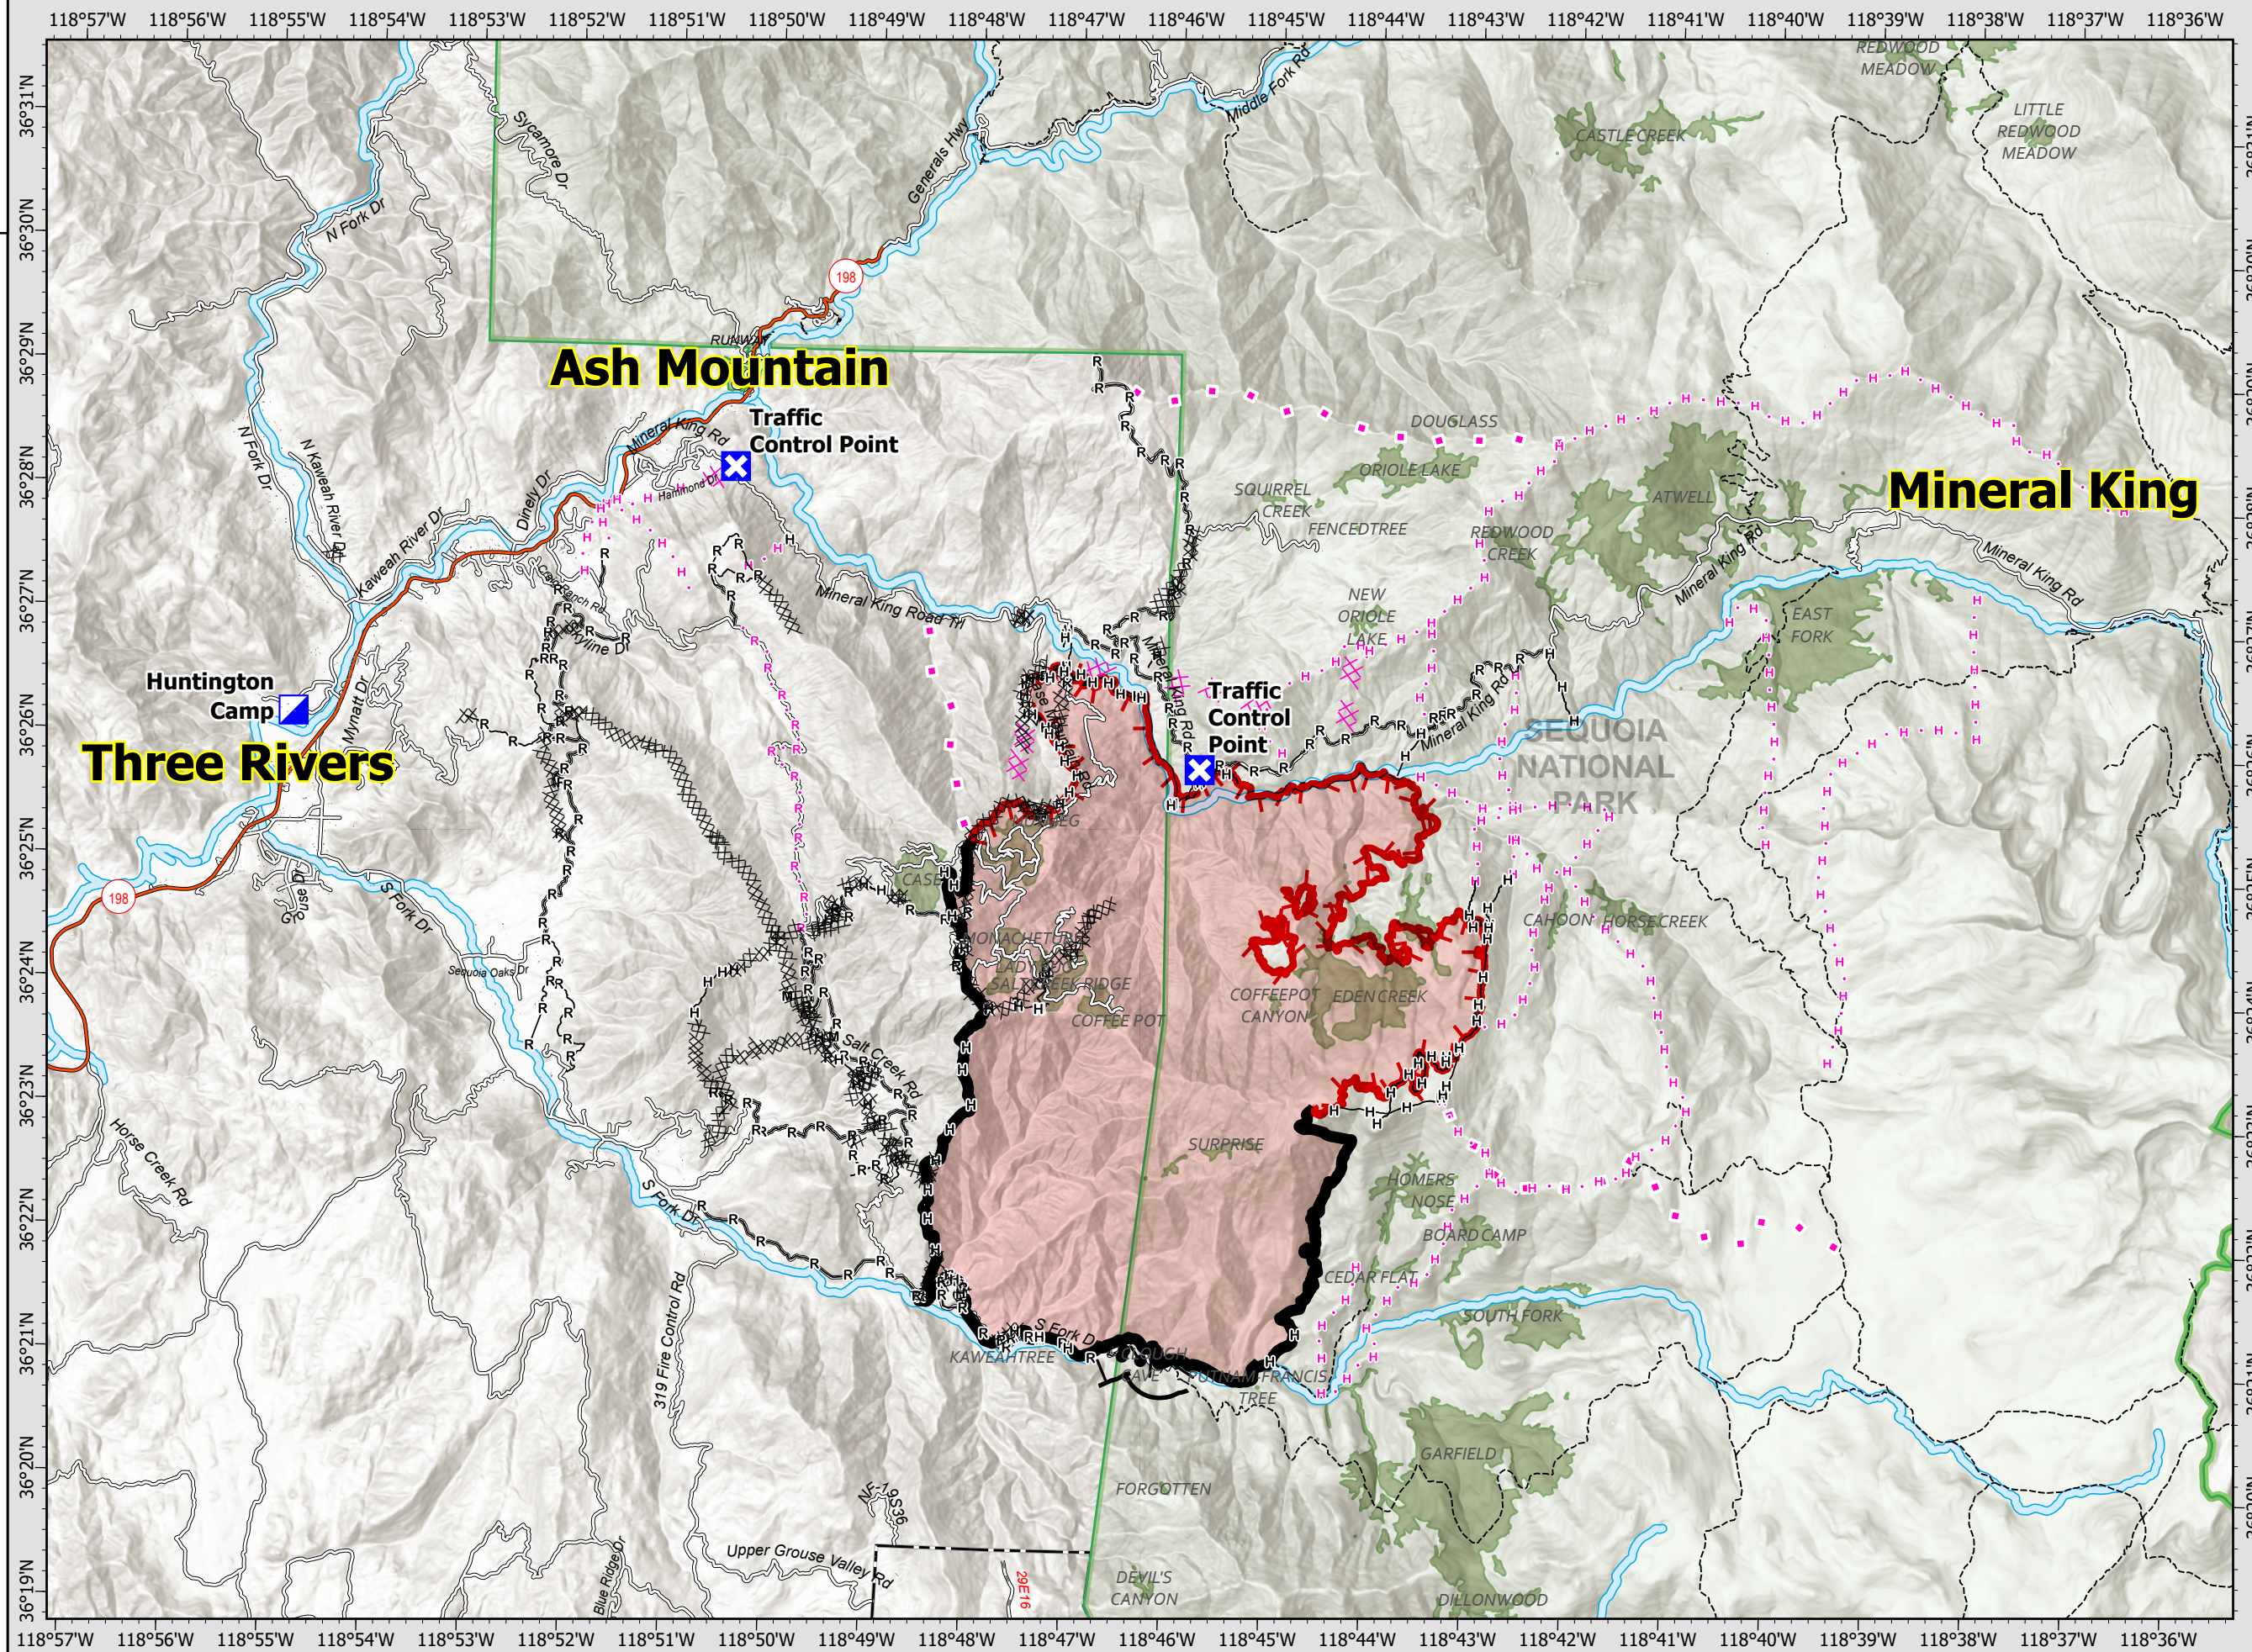

## Coffee Pot

CA-KNP-000088  
9/10/2024

13,524 acres  
IR updated 9/9/2024 @ 1200

- Incident Command Post
- Closure
- Completed Burnout
- Completed Dozer Line
- Completed Hand Line
- Completed Mixed Construction Line
- Completed Road as Line
- Planned Dozer Line
- Planned Hand Line
- Planned Road as Line
- Proposed Line
- Buildings
- Sequoia Groves
- Counties
- Rivers
- Park Boundaries
- USFS Wilderness
- USFS Administrative Forest
- USFS Ranger District
- Contained
- Uncontained
- Wildfire Daily Fire Perimeter

NATIONAL PARK SERVICE  
California Interagency 15  
CAL FIRE  
SINCE 1889

0 0.5 1 2 Miles  
Datum: North American 1983  
CICIMT15 GISS Updated: 9/10/2024 0606