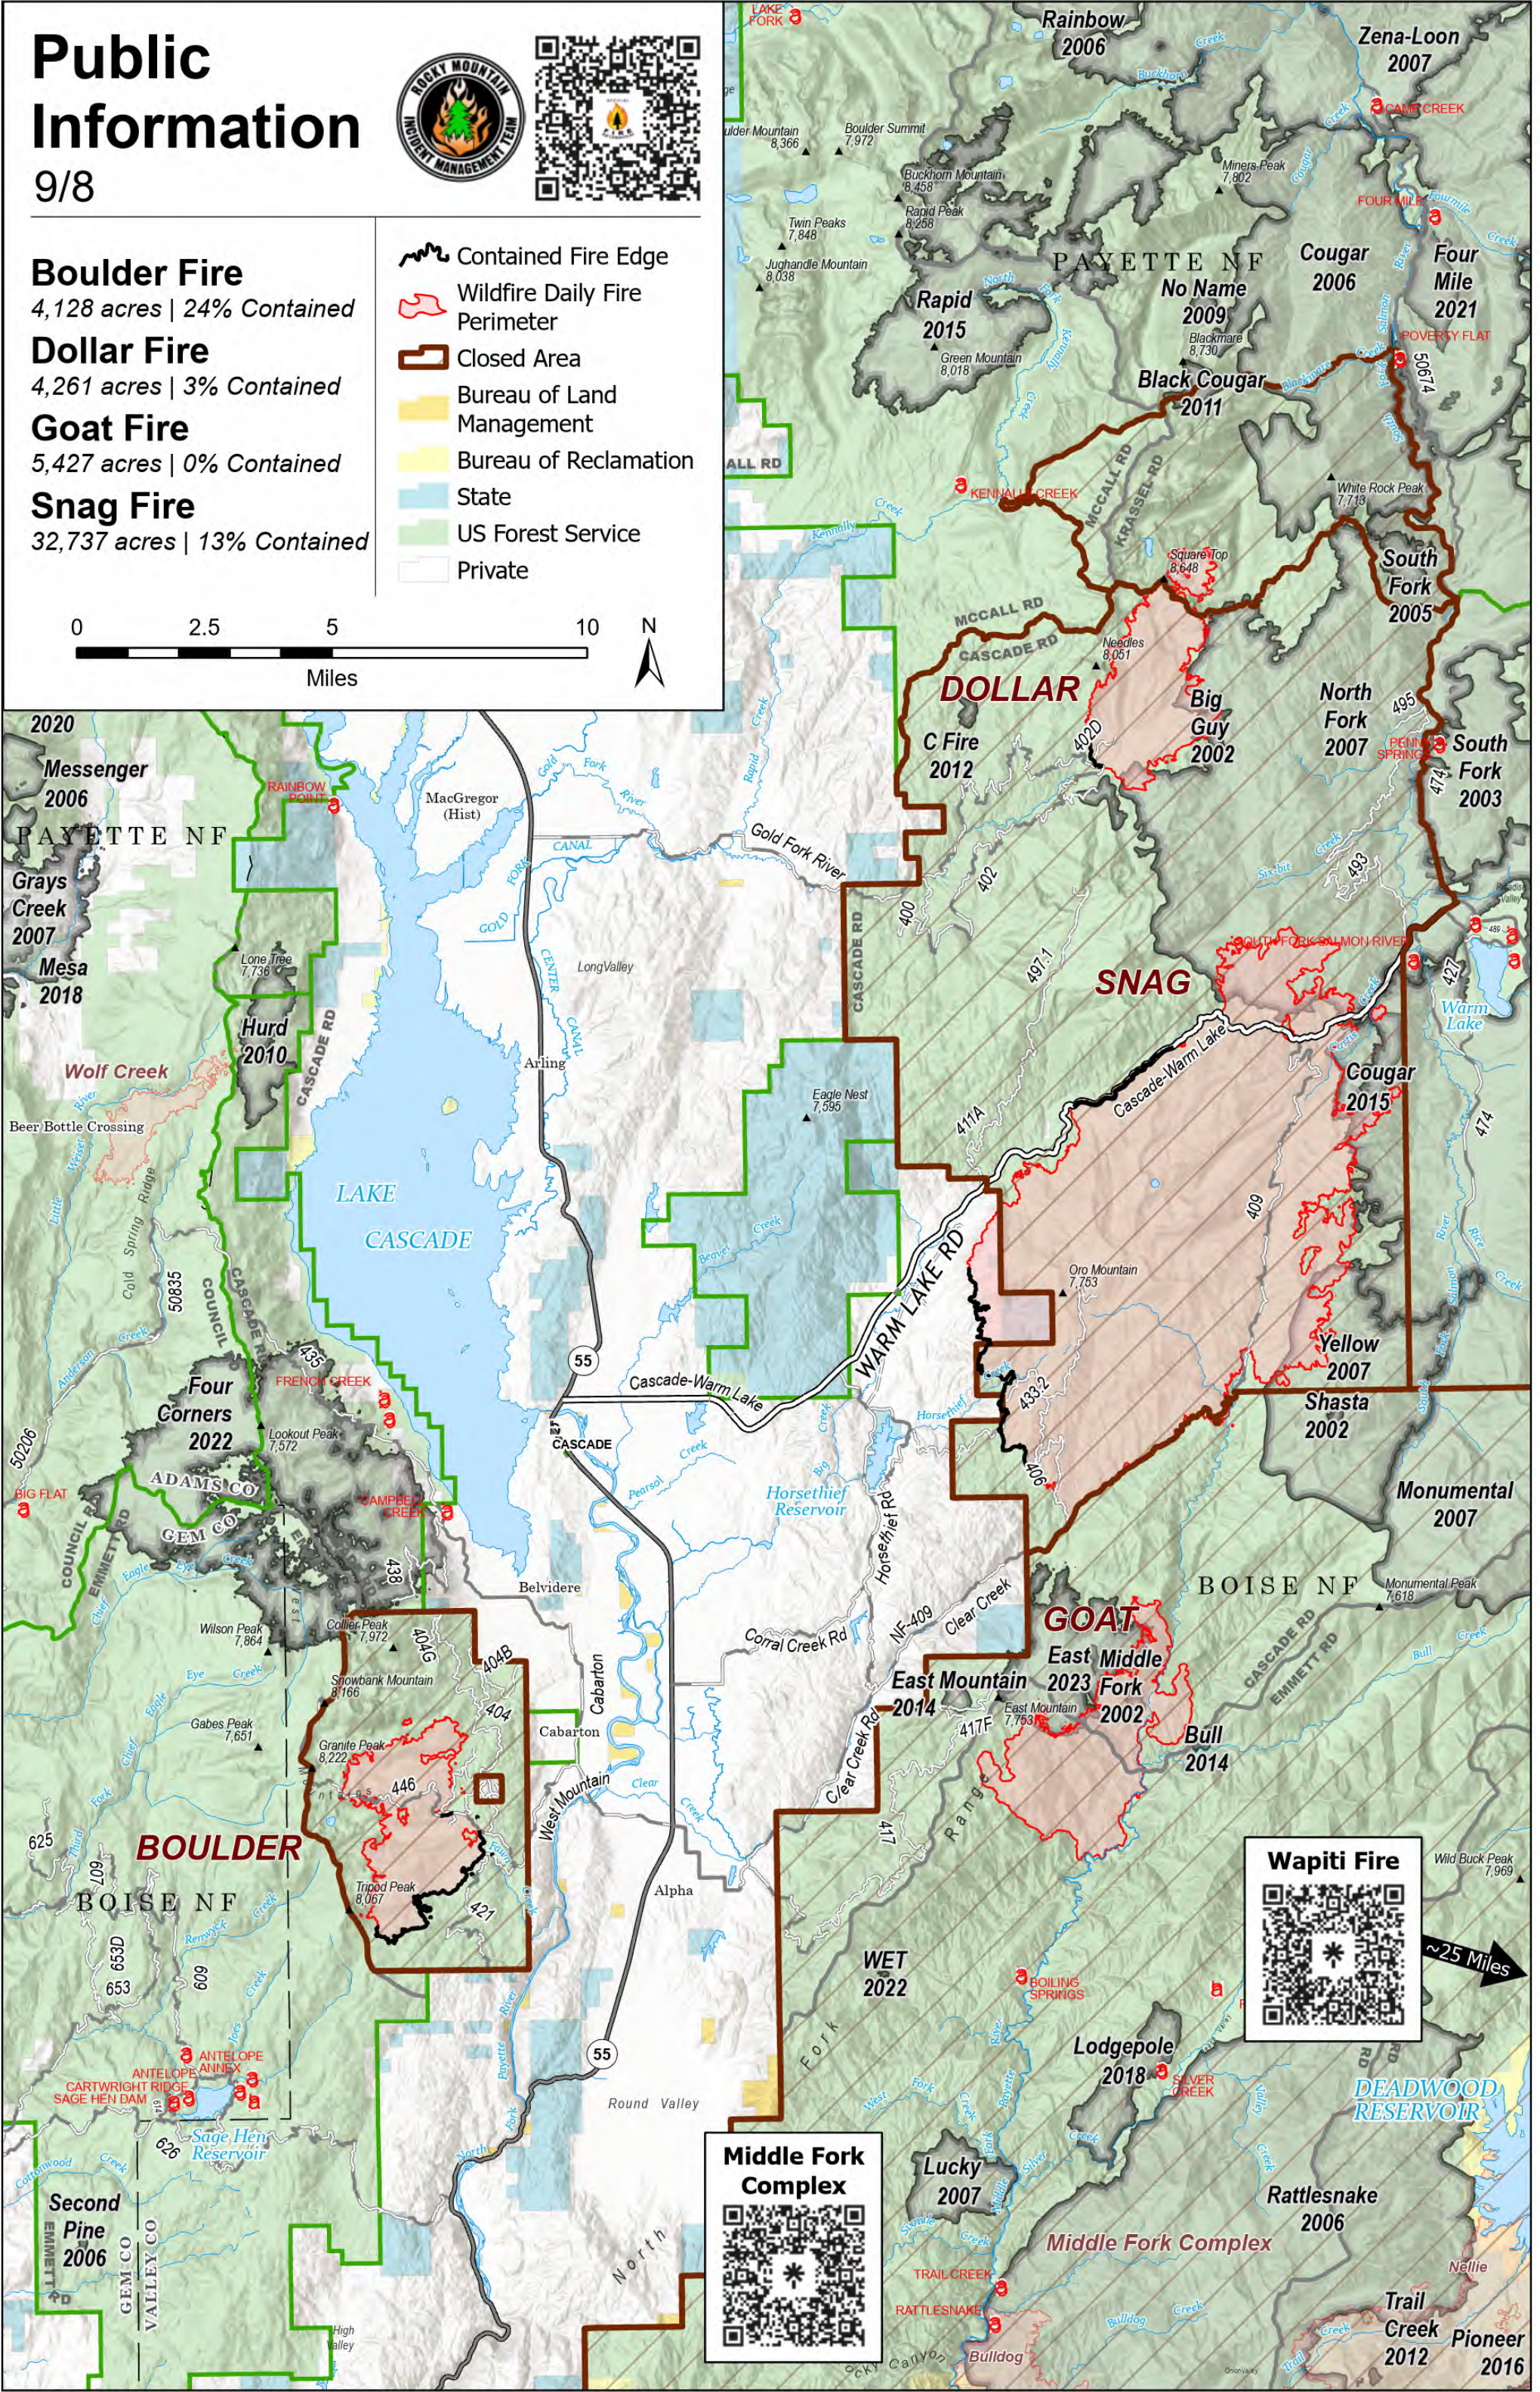

Public Information

9/8

Boulder Fire

4,128 acres | 24% Contained

Dollar Fire

4,261 acres | 3% Contained

Goat Fire

5,427 acres | 0% Contained

Snag Fire

32,737 acres | 13% Contained

- Contained Fire Edge
- Wildfire Daily Fire Perimeter
- Closed Area
- Bureau of Land Management
- Bureau of Reclamation
- State
- US Forest Service
- Private

Middle Fork Complex

Wapiti Fire

~25 Miles