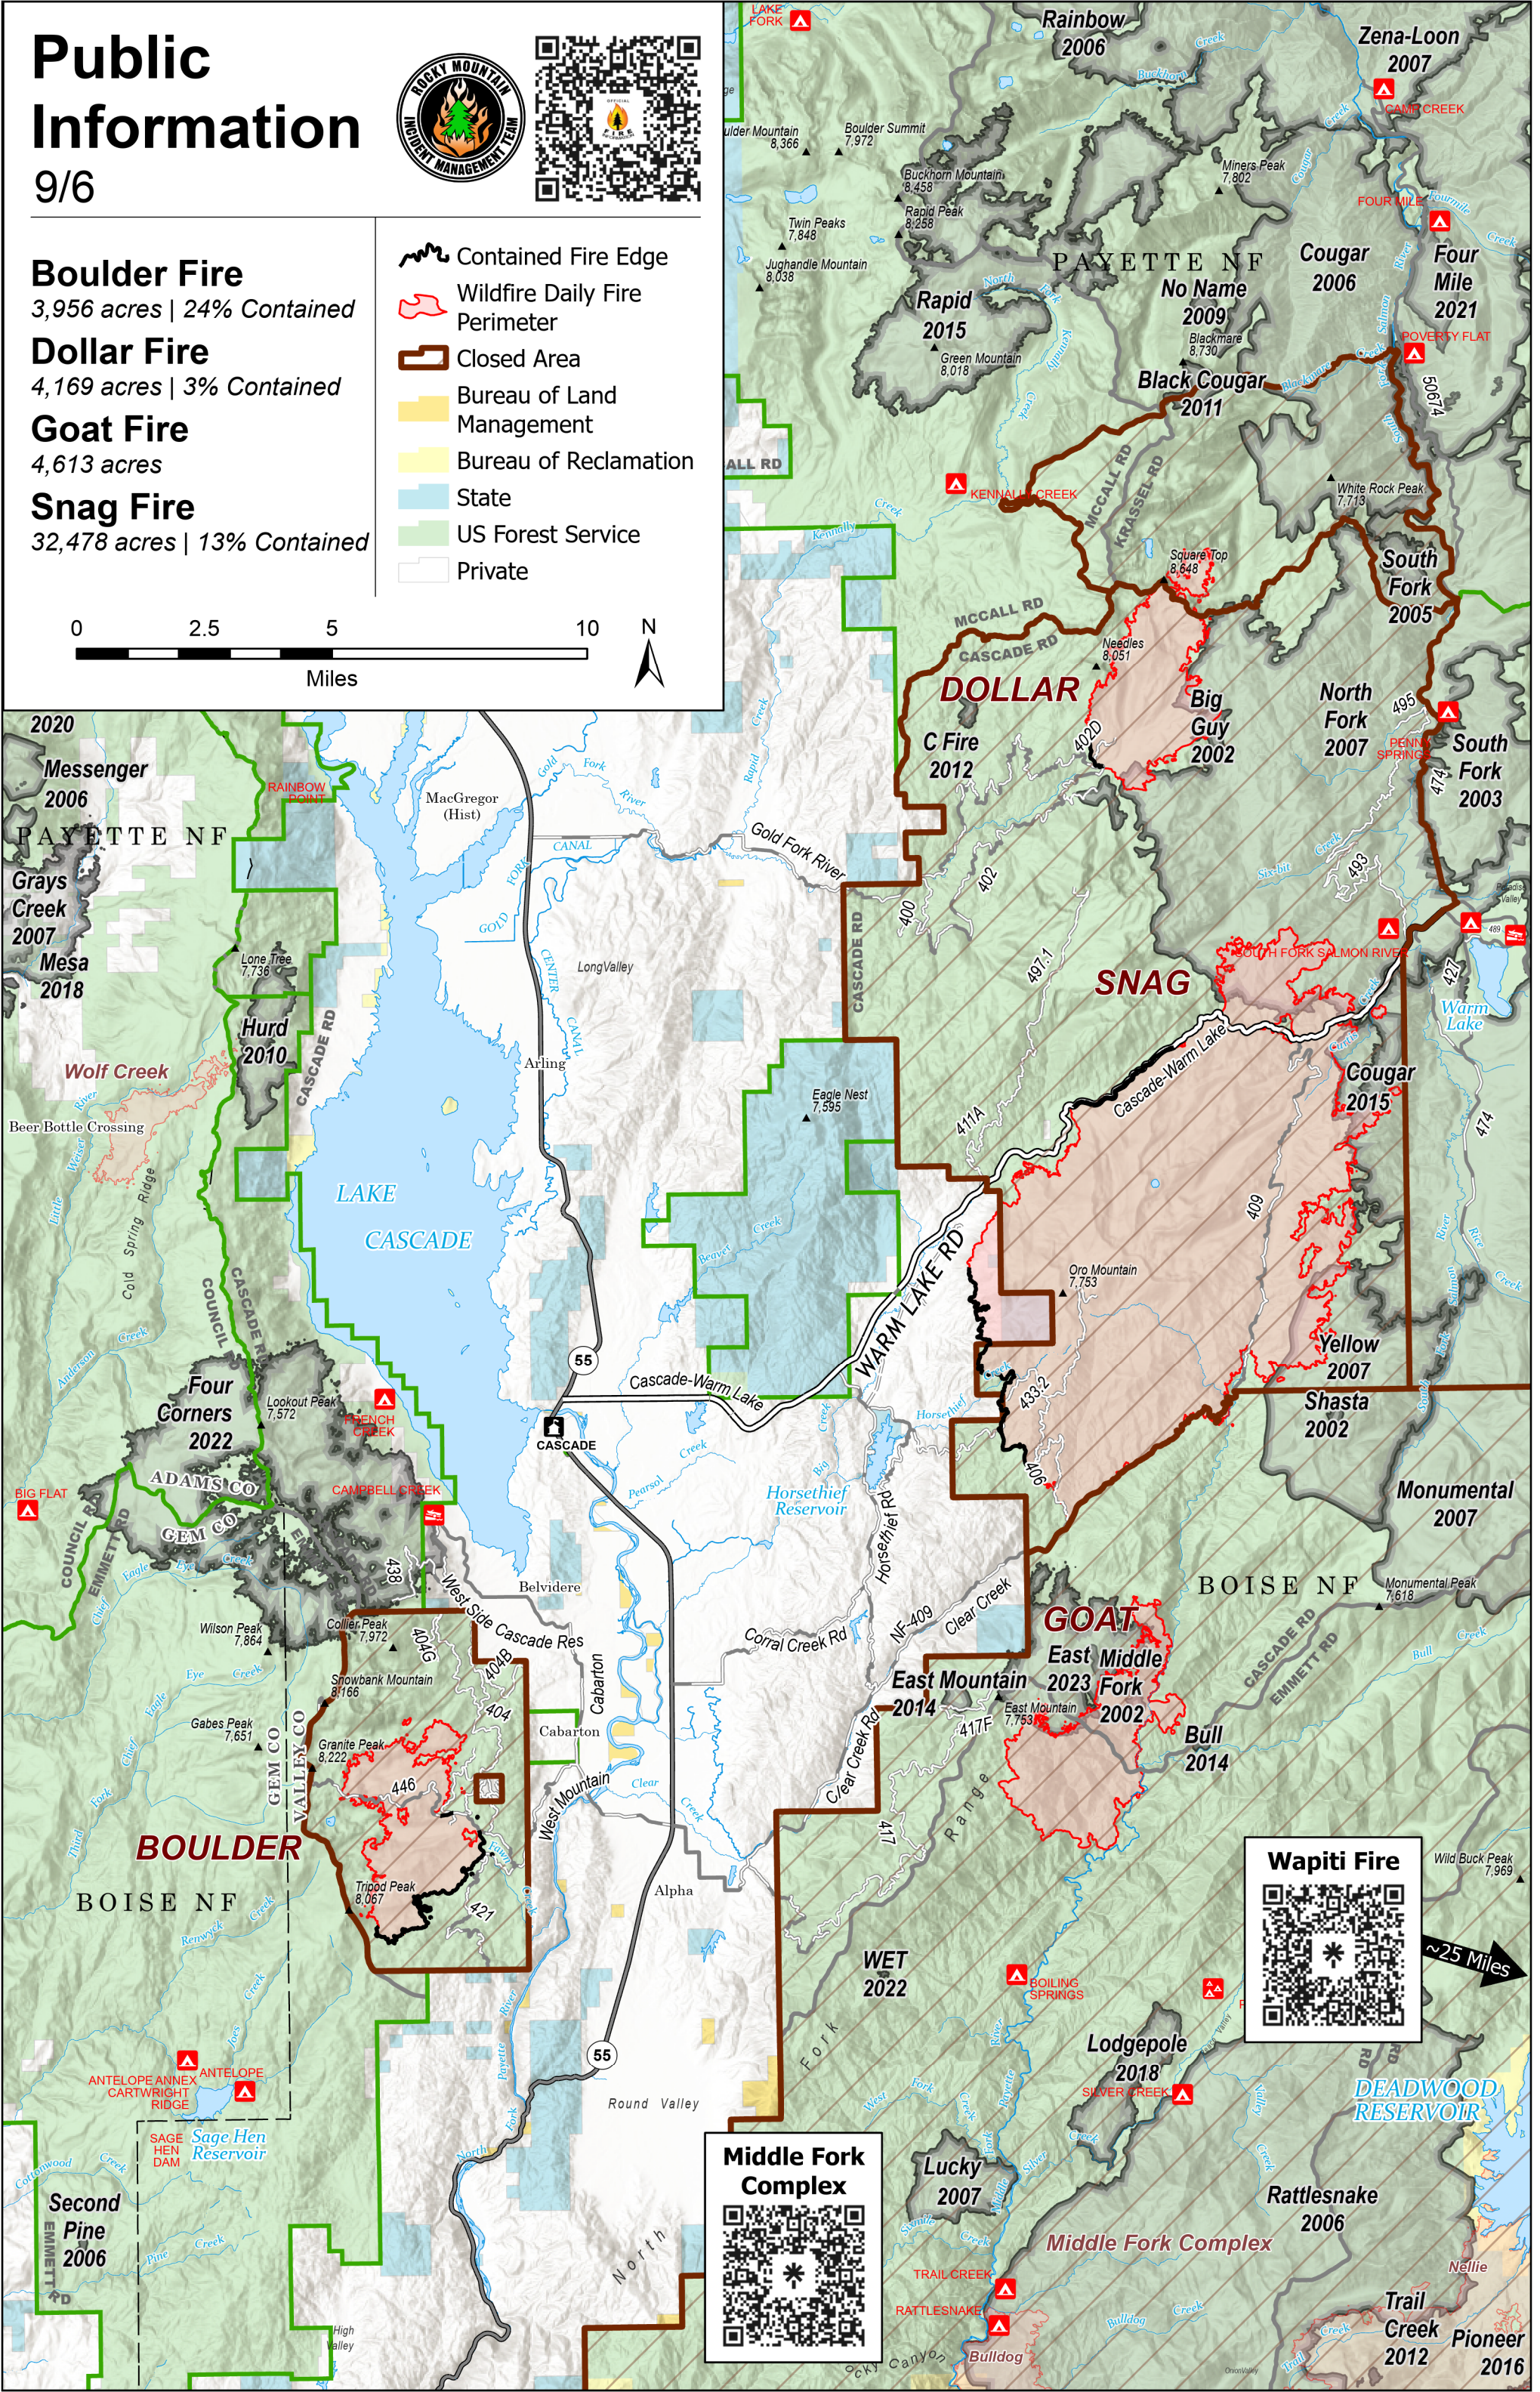

Public Information

9/6

Boulder Fire

3,956 acres | 24% Contained

Dollar Fire

4,169 acres | 3% Contained

Goat Fire

4,613 acres

Snag Fire

32,478 acres | 13% Contained

- Contained Fire Edge
- Wildfire Daily Fire Perimeter
- Closed Area
- Bureau of Land Management
- Bureau of Reclamation
- State
- US Forest Service
- Private

Middle Fork Complex

Wapiti Fire

~25 Miles