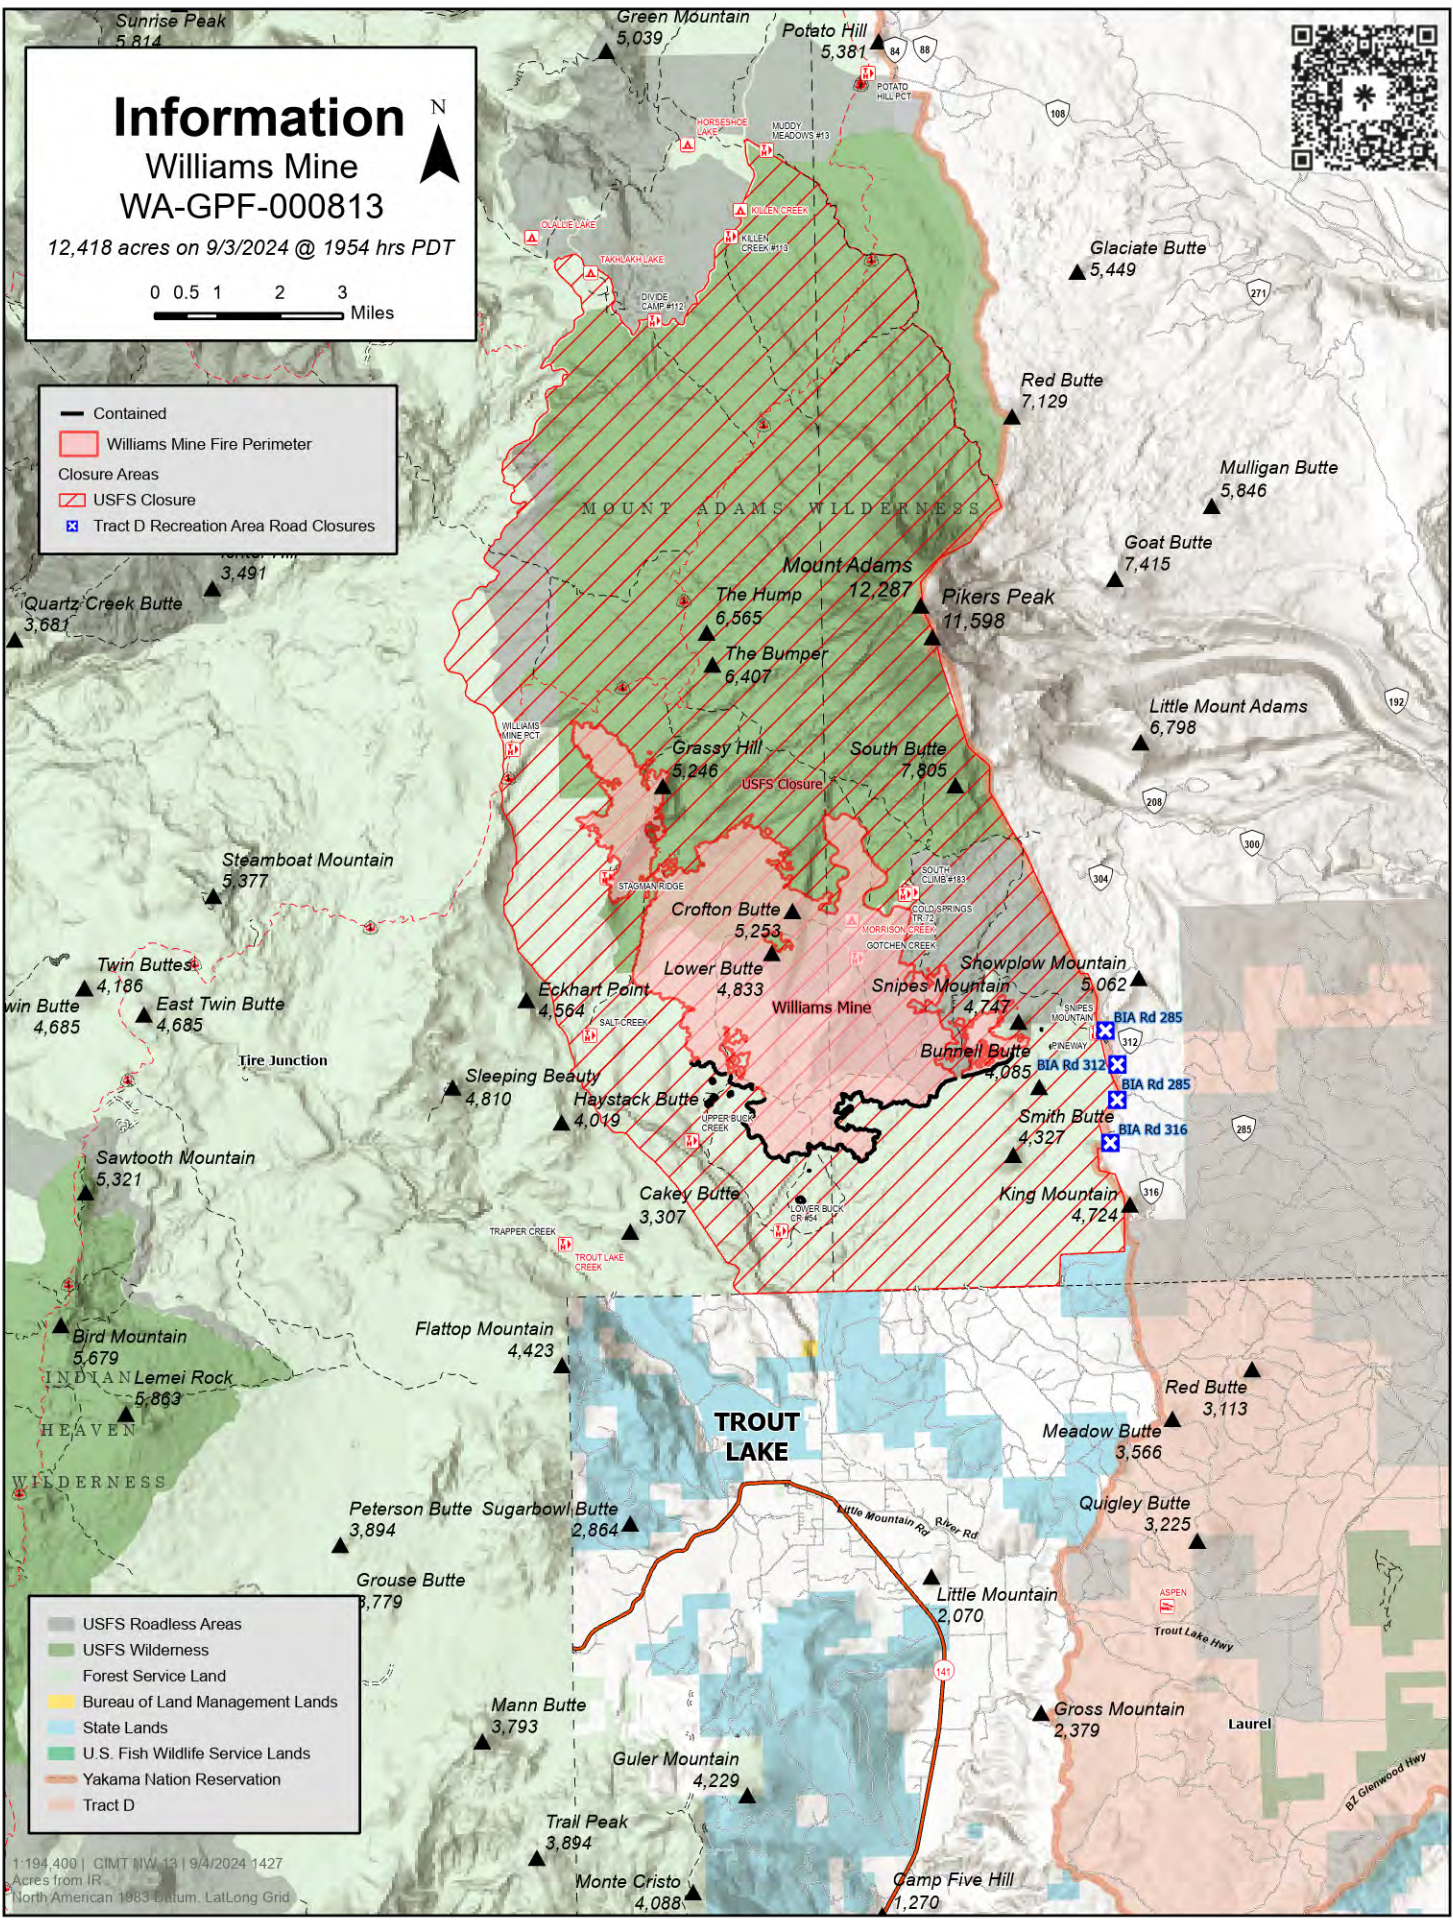

# Information

Williams Mine  
WA-GPF-000813

12,418 acres on 9/3/2024 @ 1954 hrs PDT

- Contained
- ▭ Williams Mine Fire Perimeter
- Closure Areas
  - ▭ USFS Closure
  - ▭ Tract D Recreation Area Road Closures

1:194,400 | CIMT NW 13 | 9/4/2024 1427  
Acres from IR  
North American 1983 Datum - Lat/Long Grid