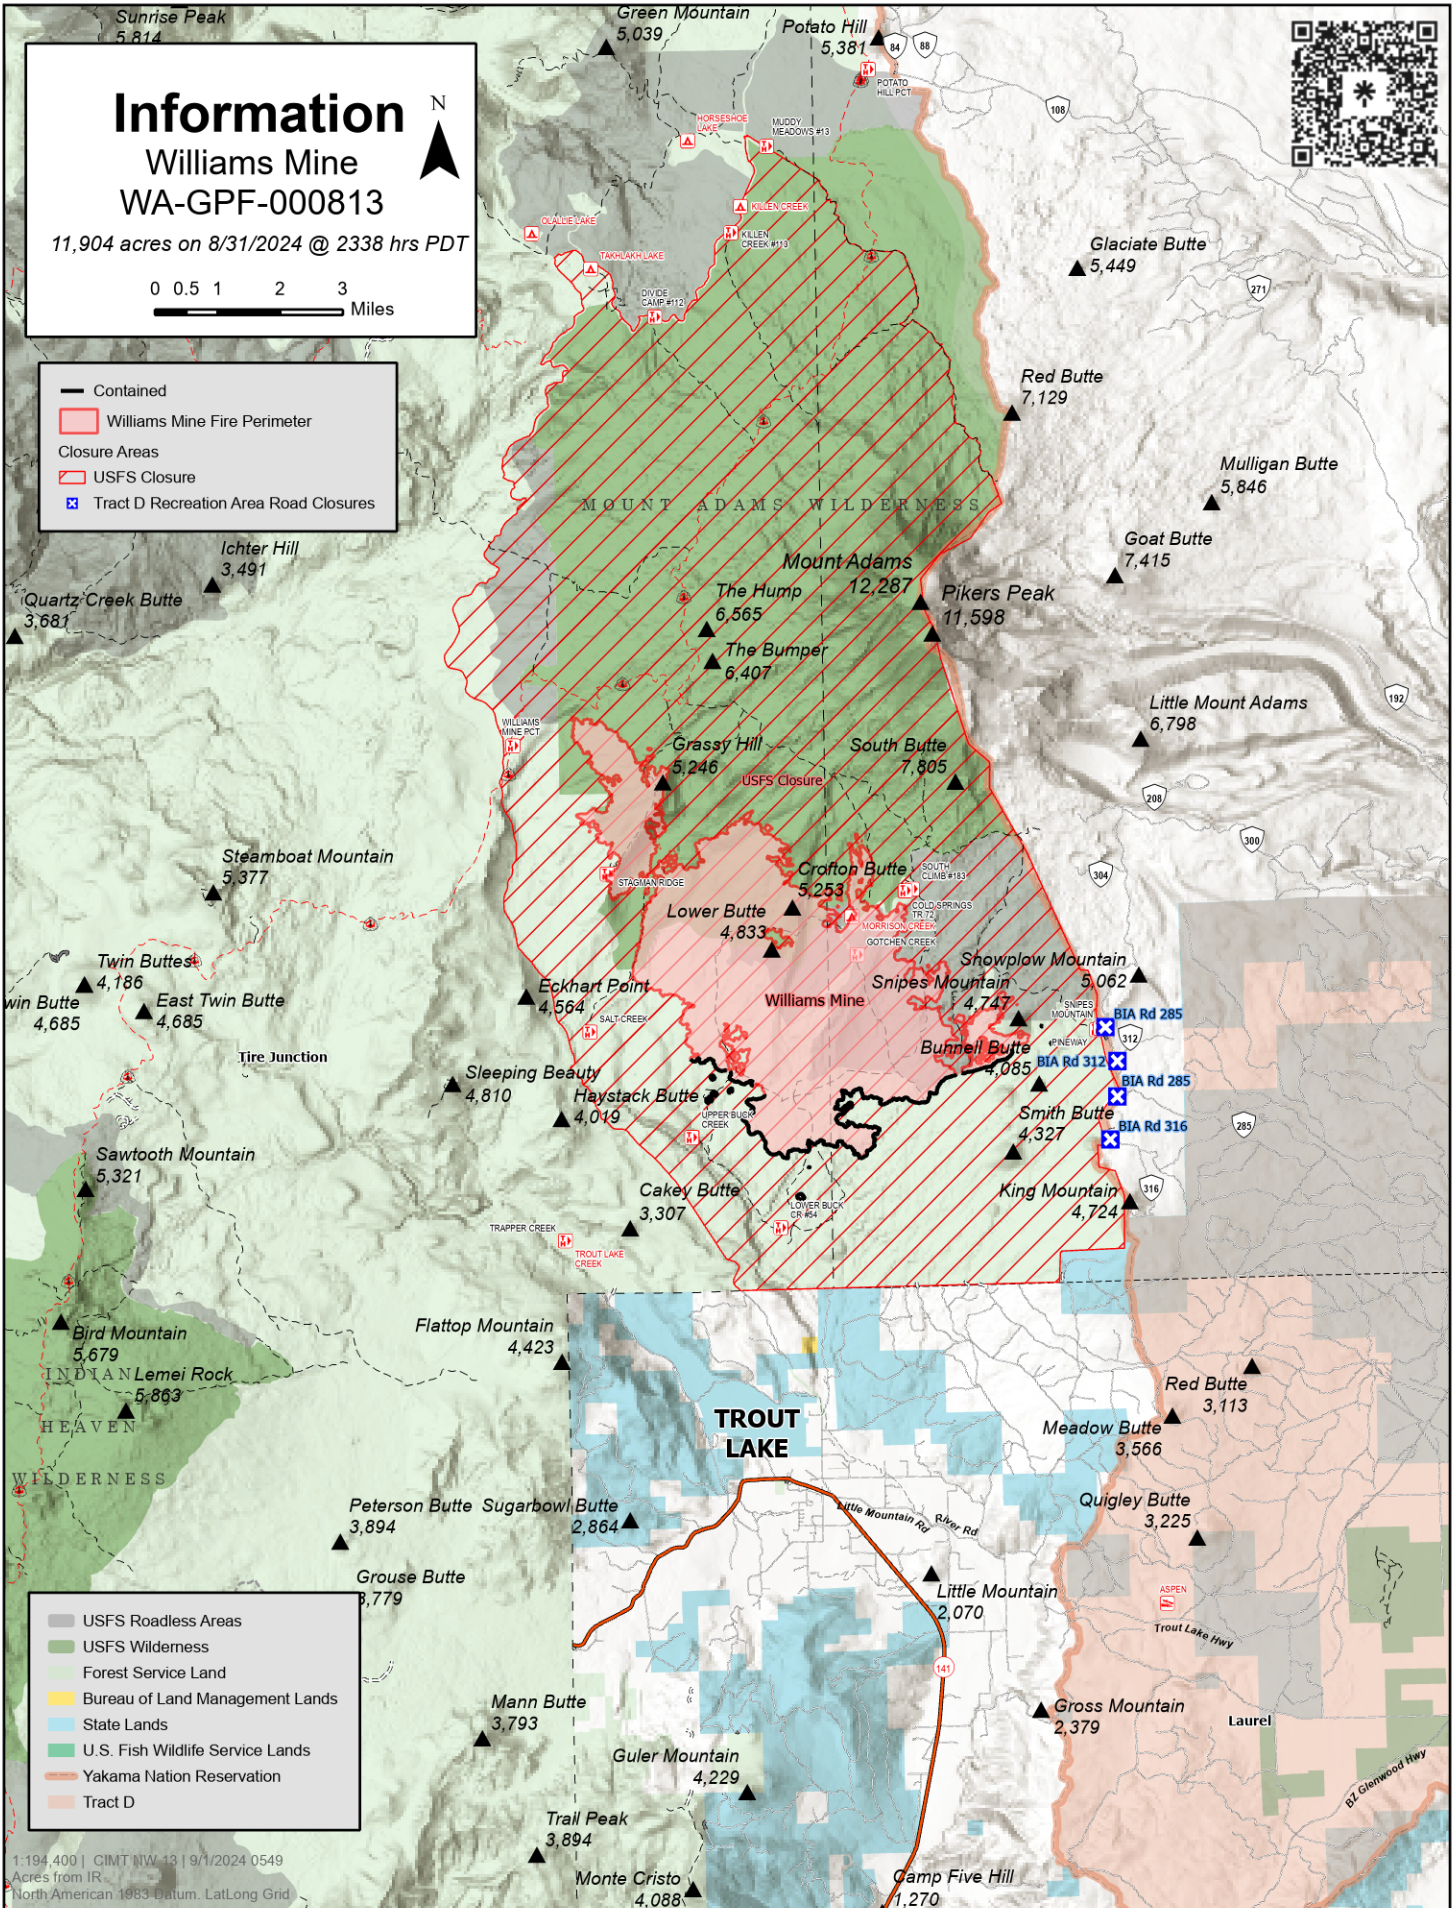

Information

Williams Mine
WA-GPF-000813

11,904 acres on 8/31/2024 @ 2338 hrs PDT

- Contained
- ▭ Williams Mine Fire Perimeter
- ▭ Closure Areas
- ▭ USFS Closure
- ▭ Tract D Recreation Area Road Closures

- ▭ USFS Roadless Areas
- ▭ USFS Wilderness
- ▭ Forest Service Land
- ▭ Bureau of Land Management Lands
- ▭ State Lands
- ▭ U.S. Fish Wildlife Service Lands
- ▭ Yakama Nation Reservation
- ▭ Tract D

1:194,400 | CIMT NW 13 | 9/1/2024 0549
Acres from IR
North American 1983 Datum, Lat/Long Grid