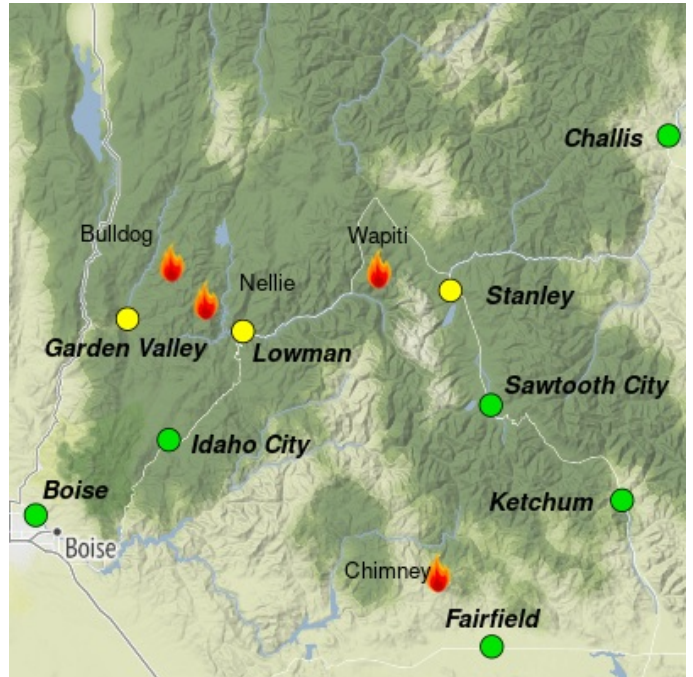

Smoke Outlook

Central Idaho

9/14 - 9/15

Issued by Wildland Fire Air Quality Response Program on September 14, 2024 at 06:58 AM MDT

Special Statement

AIR QUALITY ADVISORIES in effect. See [Idaho DEQ](#) for current status.

Fire

With Saturday and Sunday warming up, a little more smoke will be produced. The area impacted will be mountain communities nearest fires, Stanley, Lowman, Garden Valley, and Valley County.

Smoke

Conditions will be between GOOD and MODERATE today across the region. Mountain valleys and drainages closest to the largest fires will see a little smoke Saturday, and more again on Sunday. Expect GOOD conditions on Monday with the arrival of another rain event.

Daily AQI Forecast* for Saturday

Station	Yesterday hourly			Fri 9/13	Comment for Today -- Sat, Sep 14	Forecast*	
	6a	noon	6p			Sat 9/14	Sun 9/15
Stanley					MODERATE conditions, light smoke possible midday.		
Ketchum					GOOD conditions today.		
Challis	No hourly data				GOOD conditions today.		
Boise					Overall GOOD conditions today.		
Idaho City					GOOD conditions today.		
Garden Valley					Some smoke, MODERATE conditions overall.		
Sawtooth City	No hourly data				GOOD conditions today.		
Lowman					A little light smoke until inversion lifts.		
Fairfield	No hourly data				GOOD conditions today.		