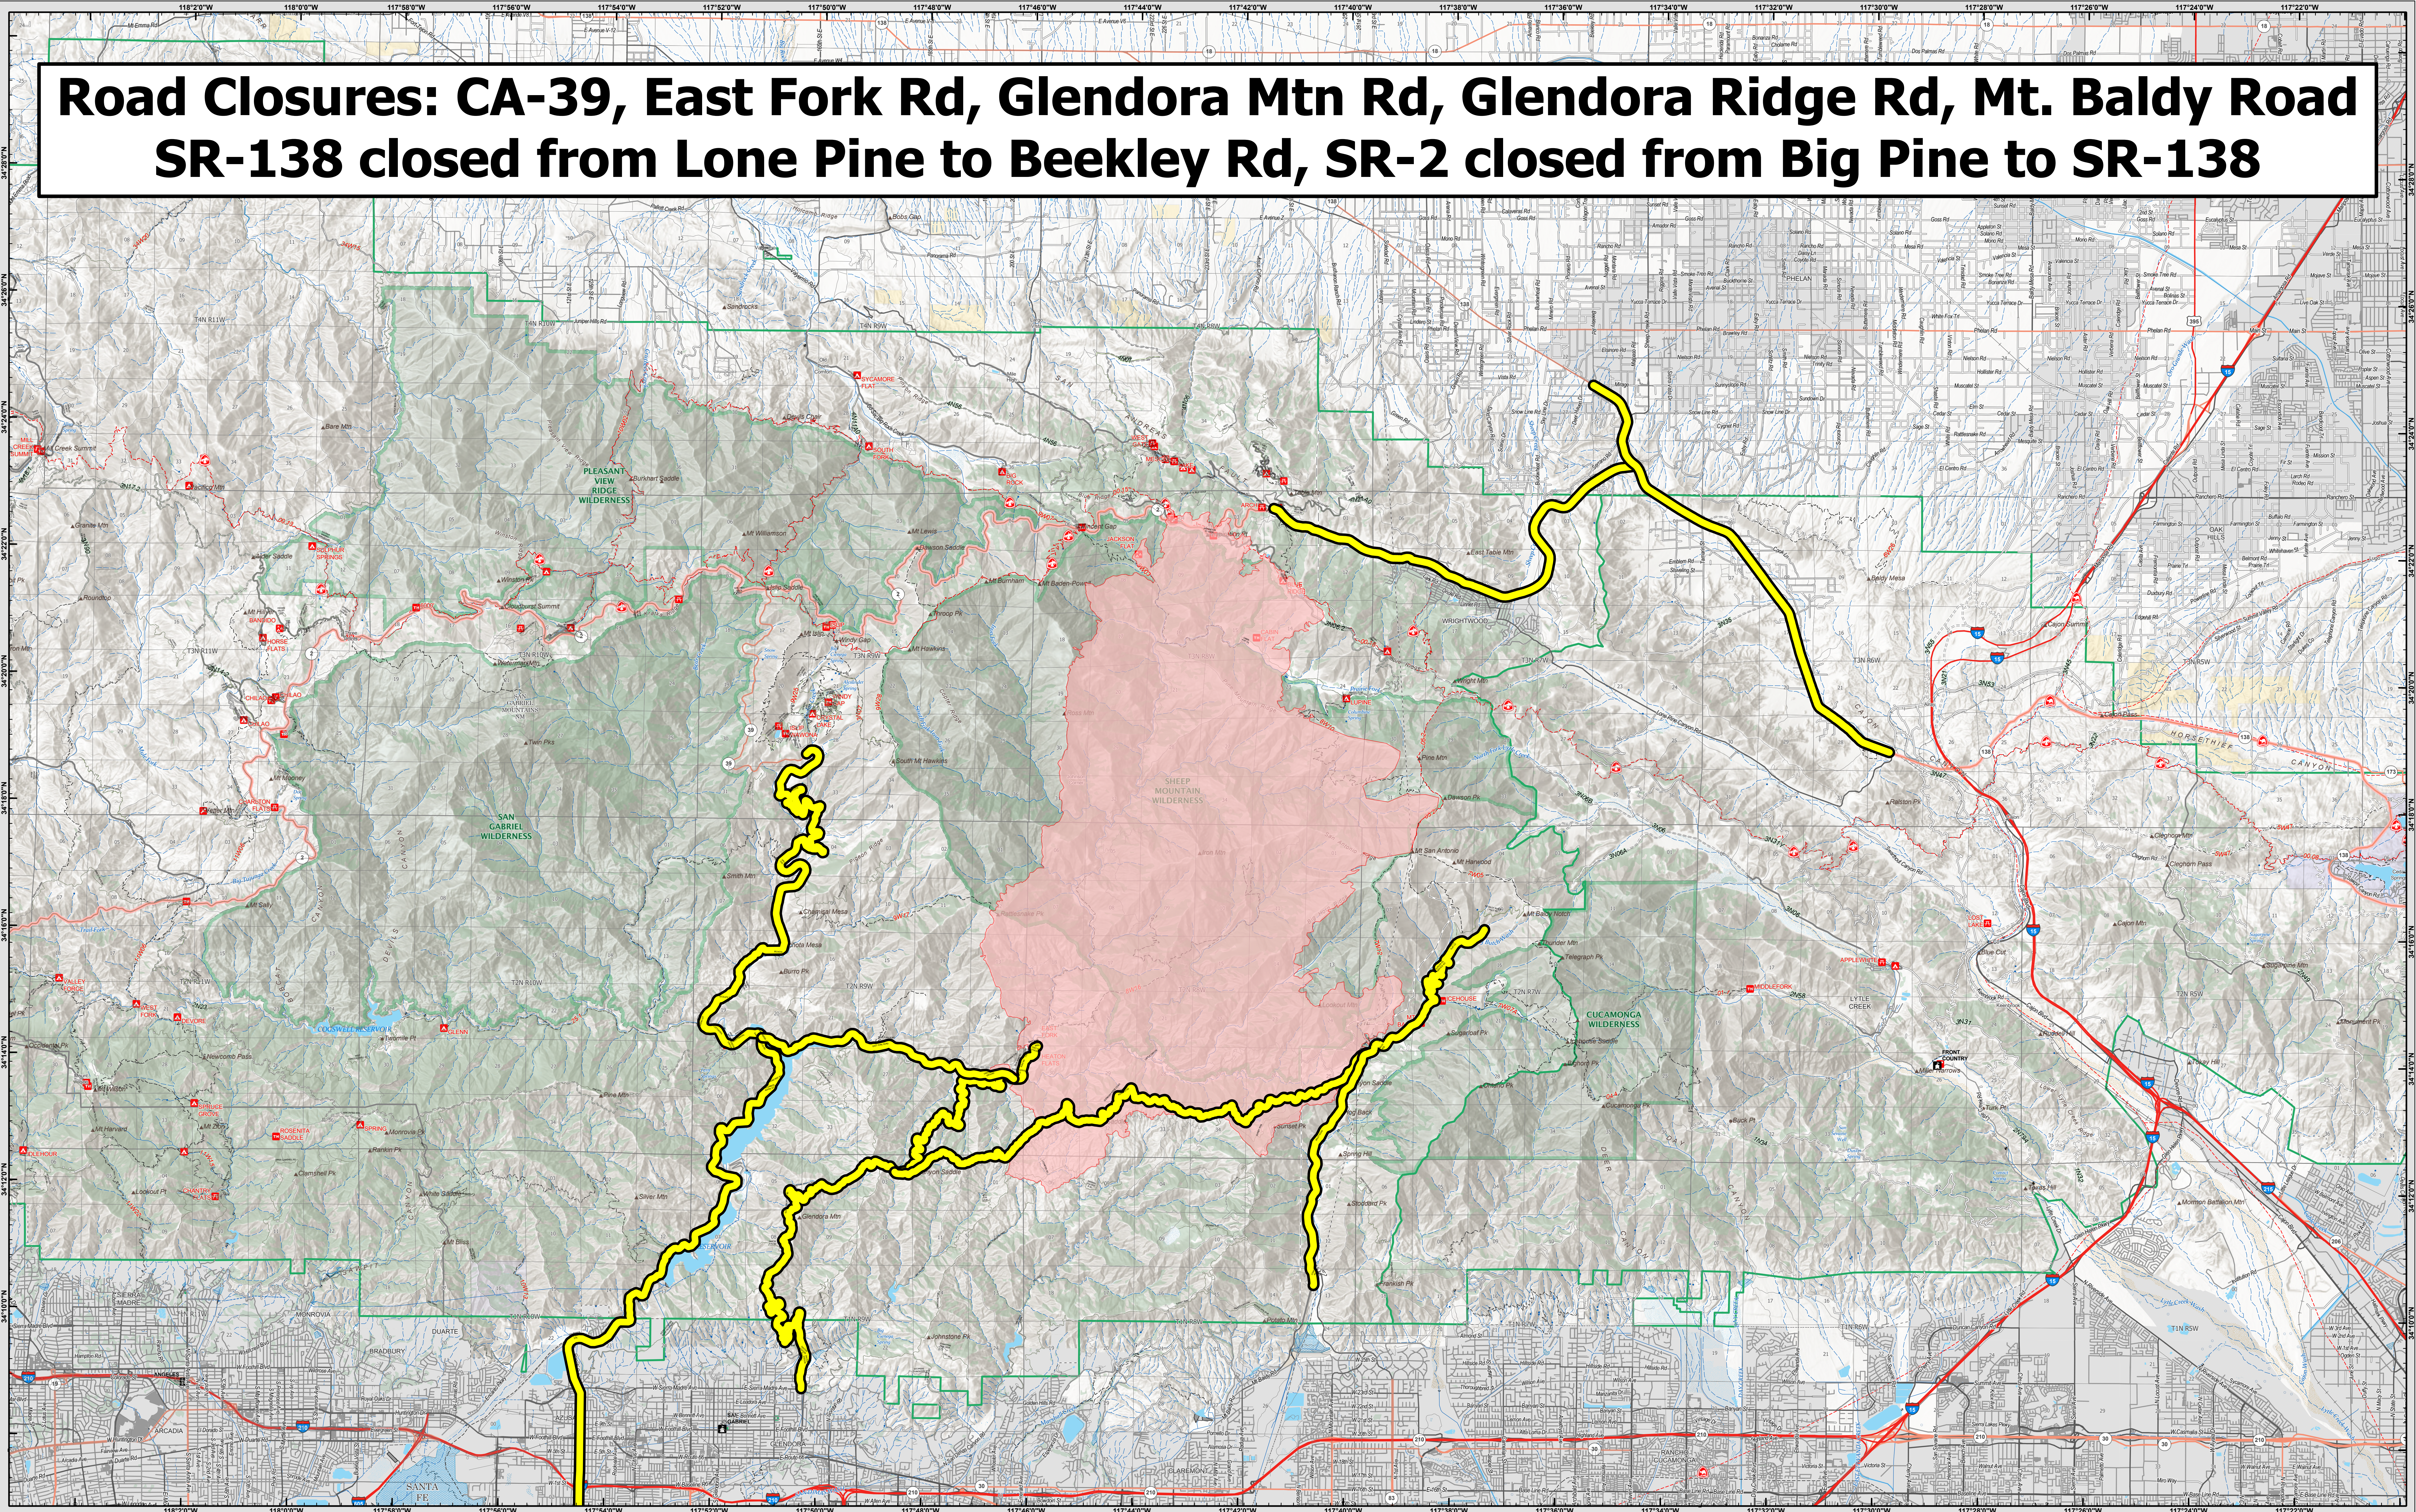

Road Closures: CA-39, East Fork Rd, Glendora Mtn Rd, Glendora Ridge Rd, Mt. Baldy Road SR-138 closed from Lone Pine to Beekley Rd, SR-2 closed from Big Pine to SR-138

-  Road Closure
-  Bridge Fire

PIO MAP

Bridge
CA-ANF-243334
9/11/2024

PIO MAP
9/11/2024

PIO MAP
9/11/2024

Datum: NAD 1983 UTM Zone 11N

Scale: 1:58,594