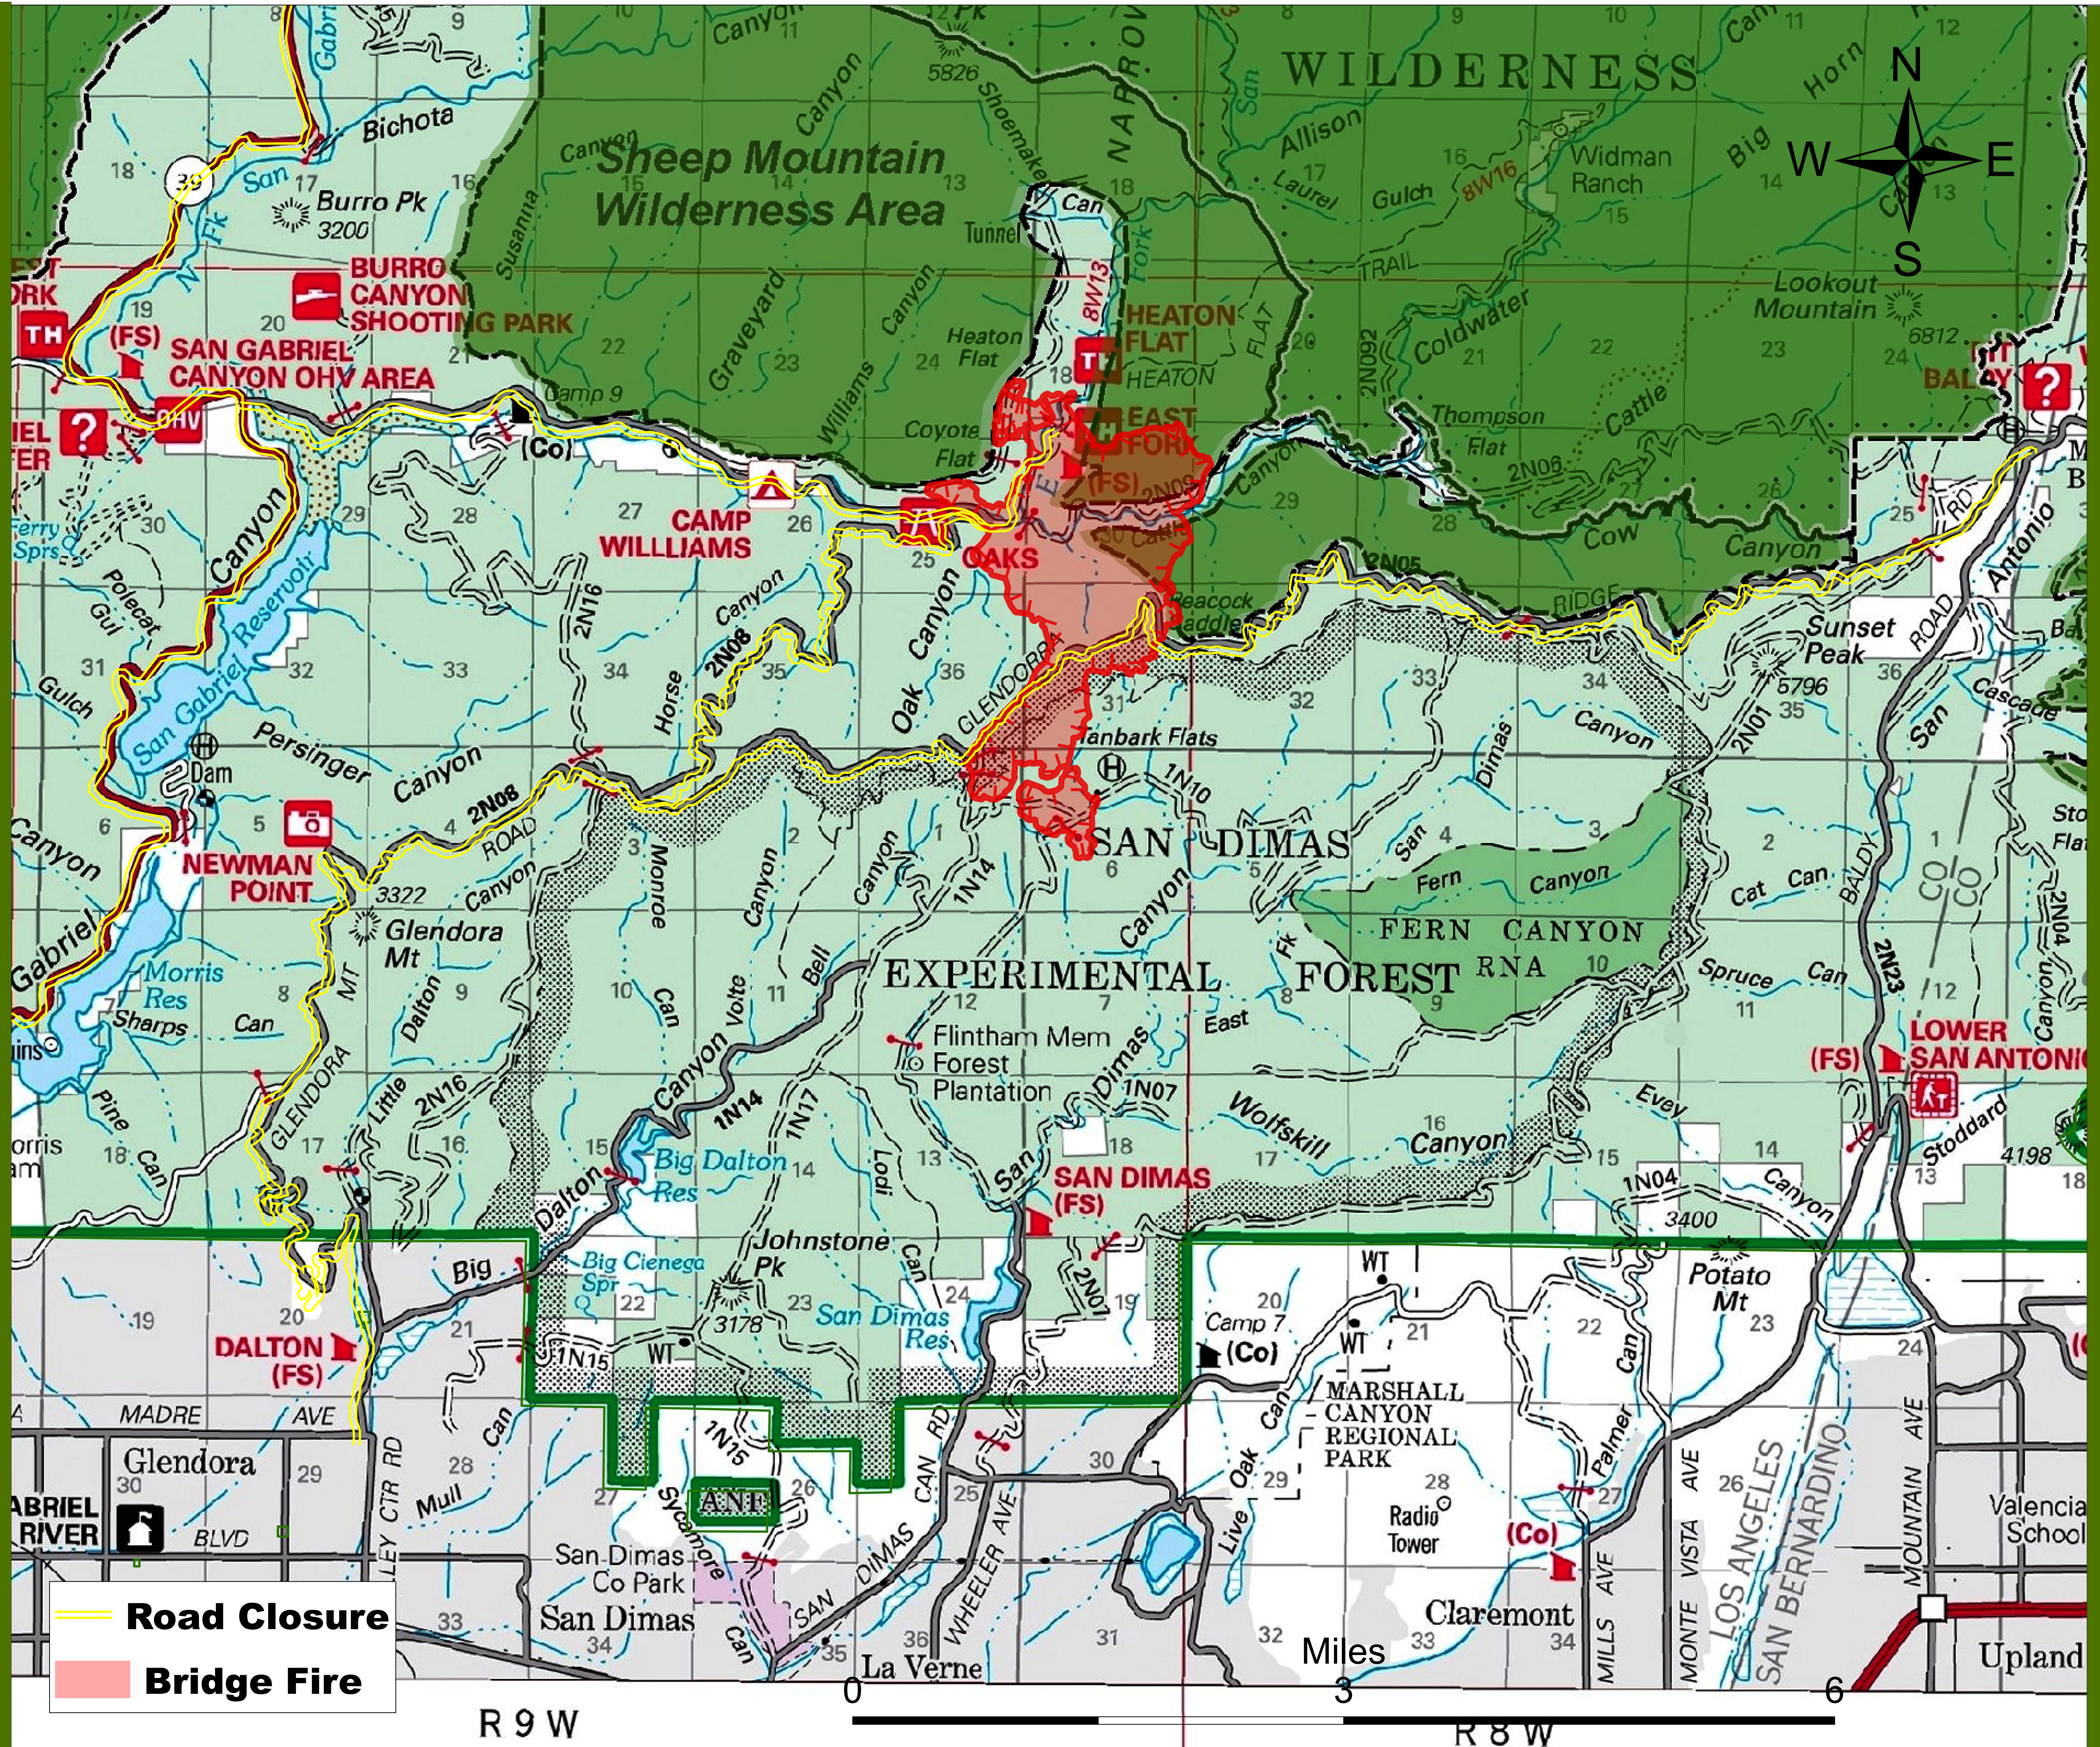

Bridge Fire
September 9, 2024

PUBLIC INFORMATION MAP

Road Closures: CA-39, East Fork Rd, Glendora Mtn Rd, Glendora Ridge Rd