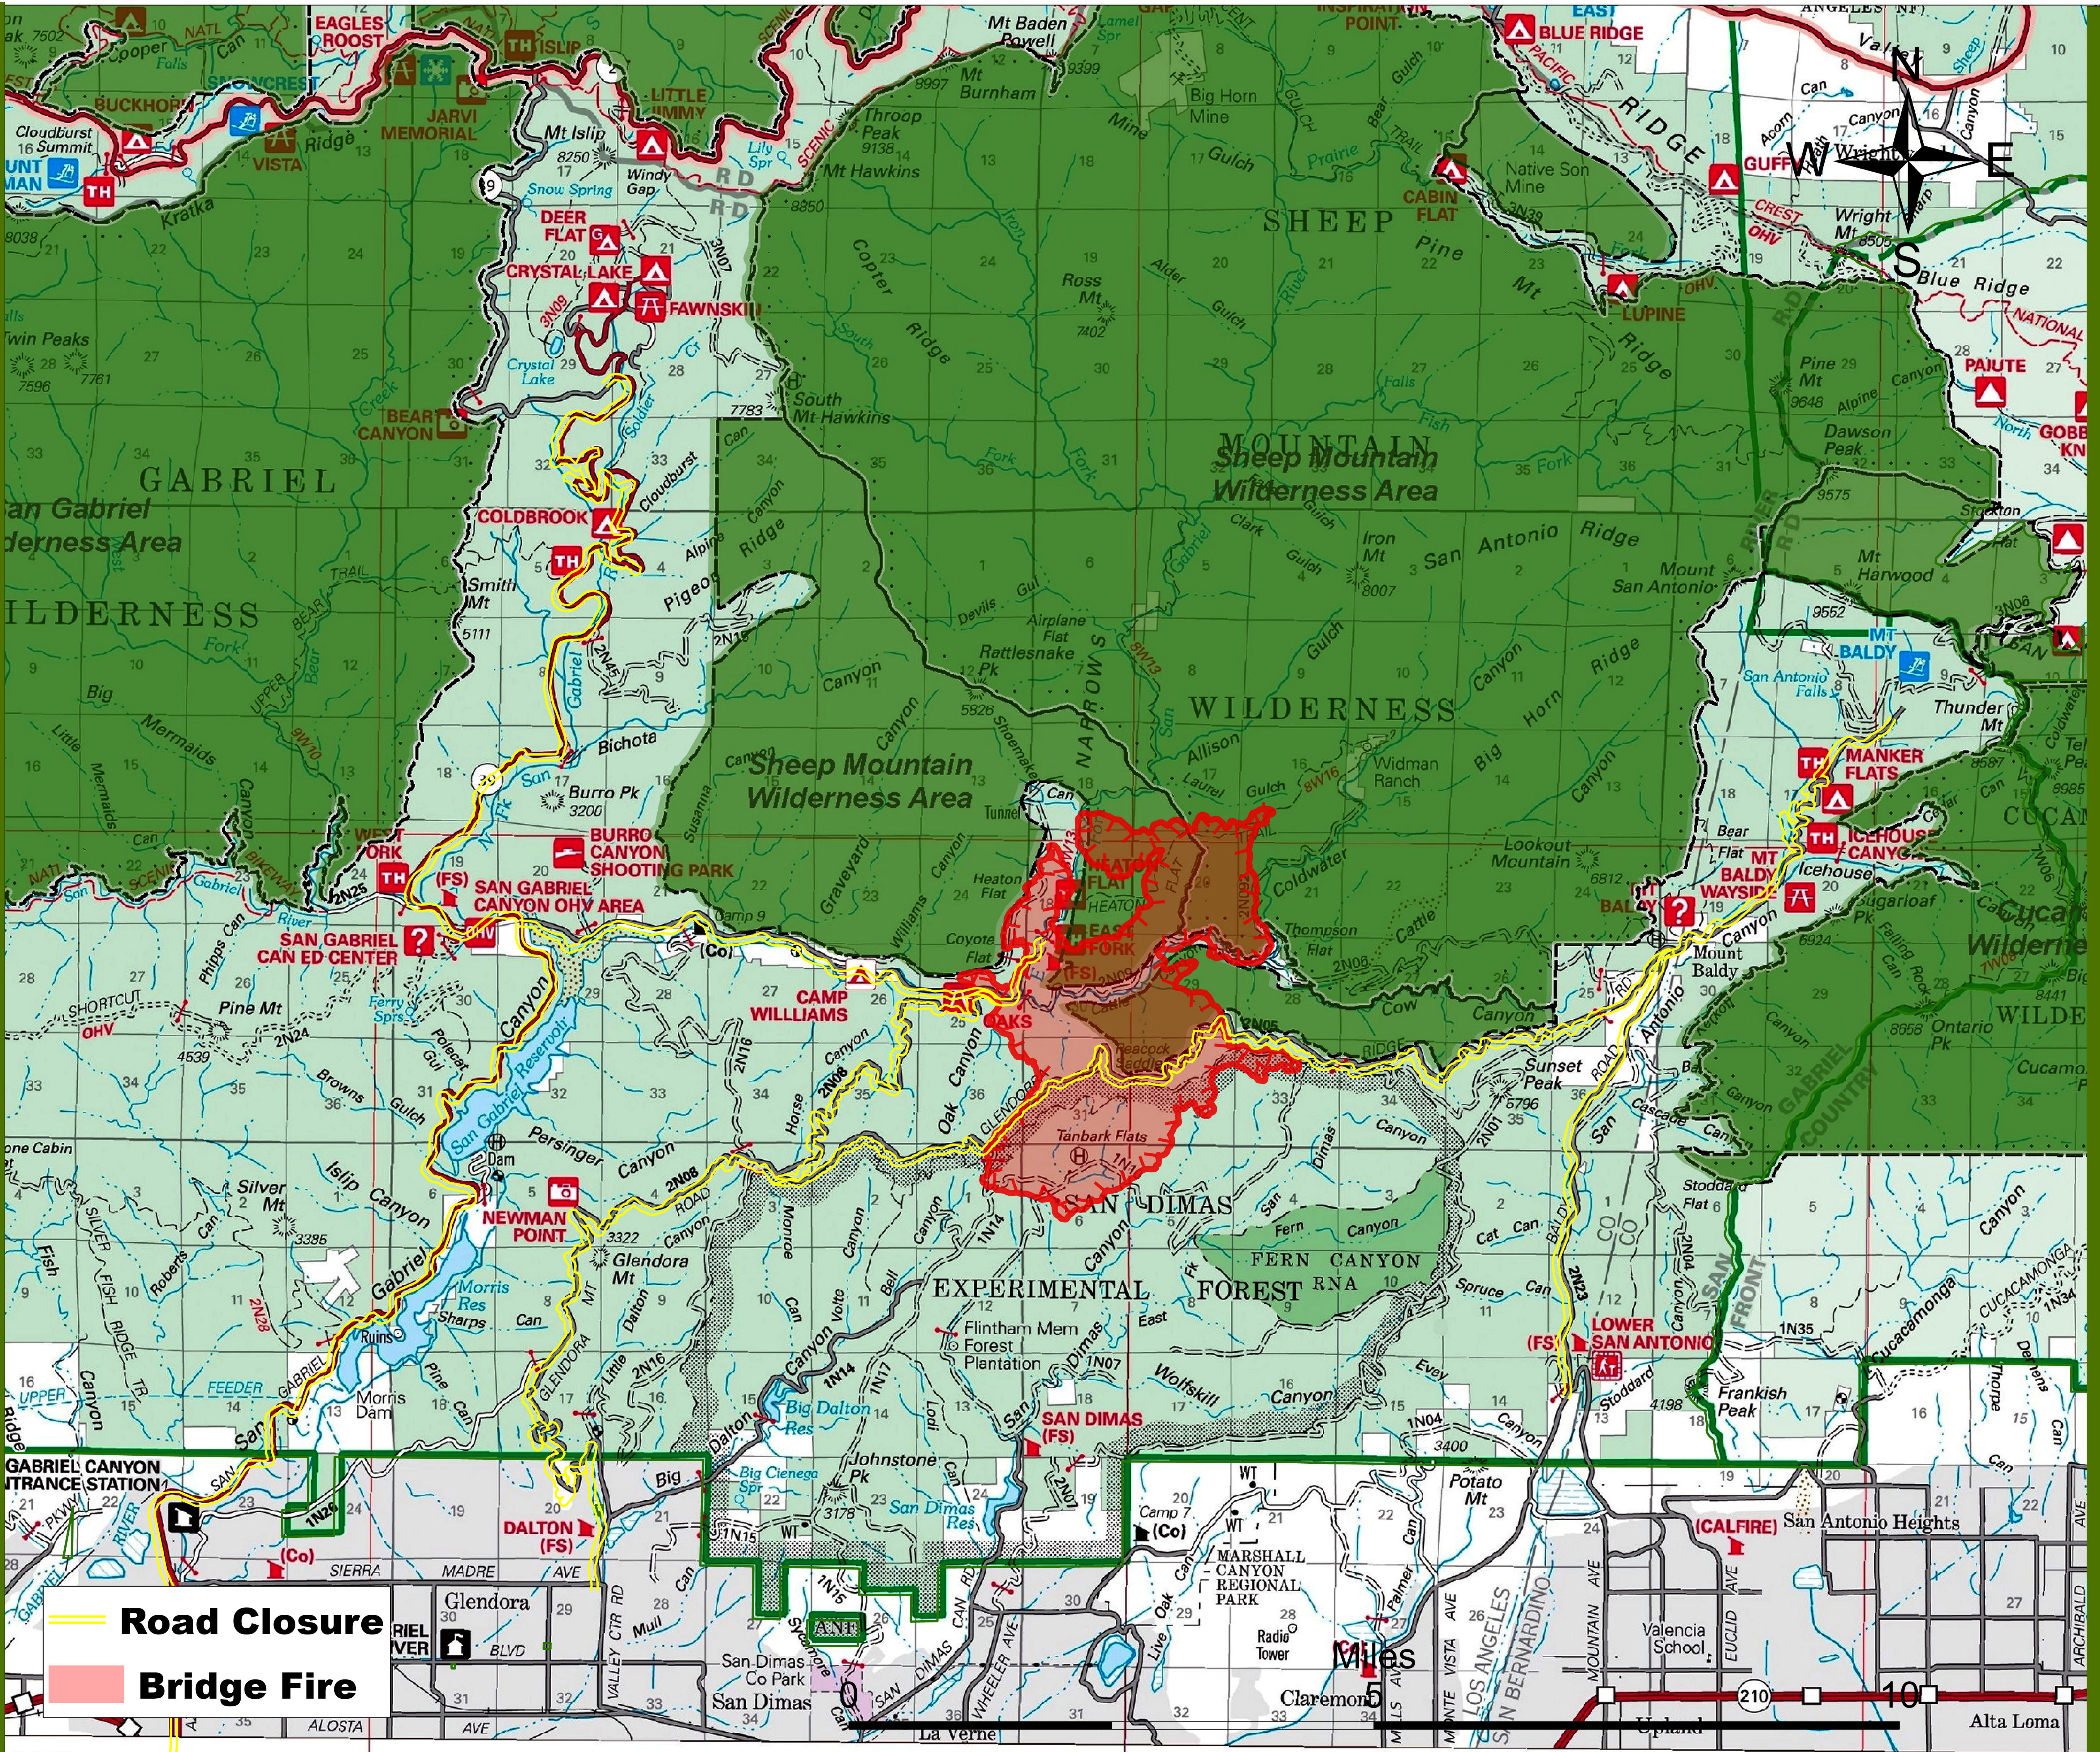

Bridge Fire
September 10, 2024

PUBLIC INFORMATION MAP

Road Closures: CA-39, East Fork Rd, Glendora Mtn Rd, Glendora Ridge Rd, Mt Baldy Rd at Shinn Rd