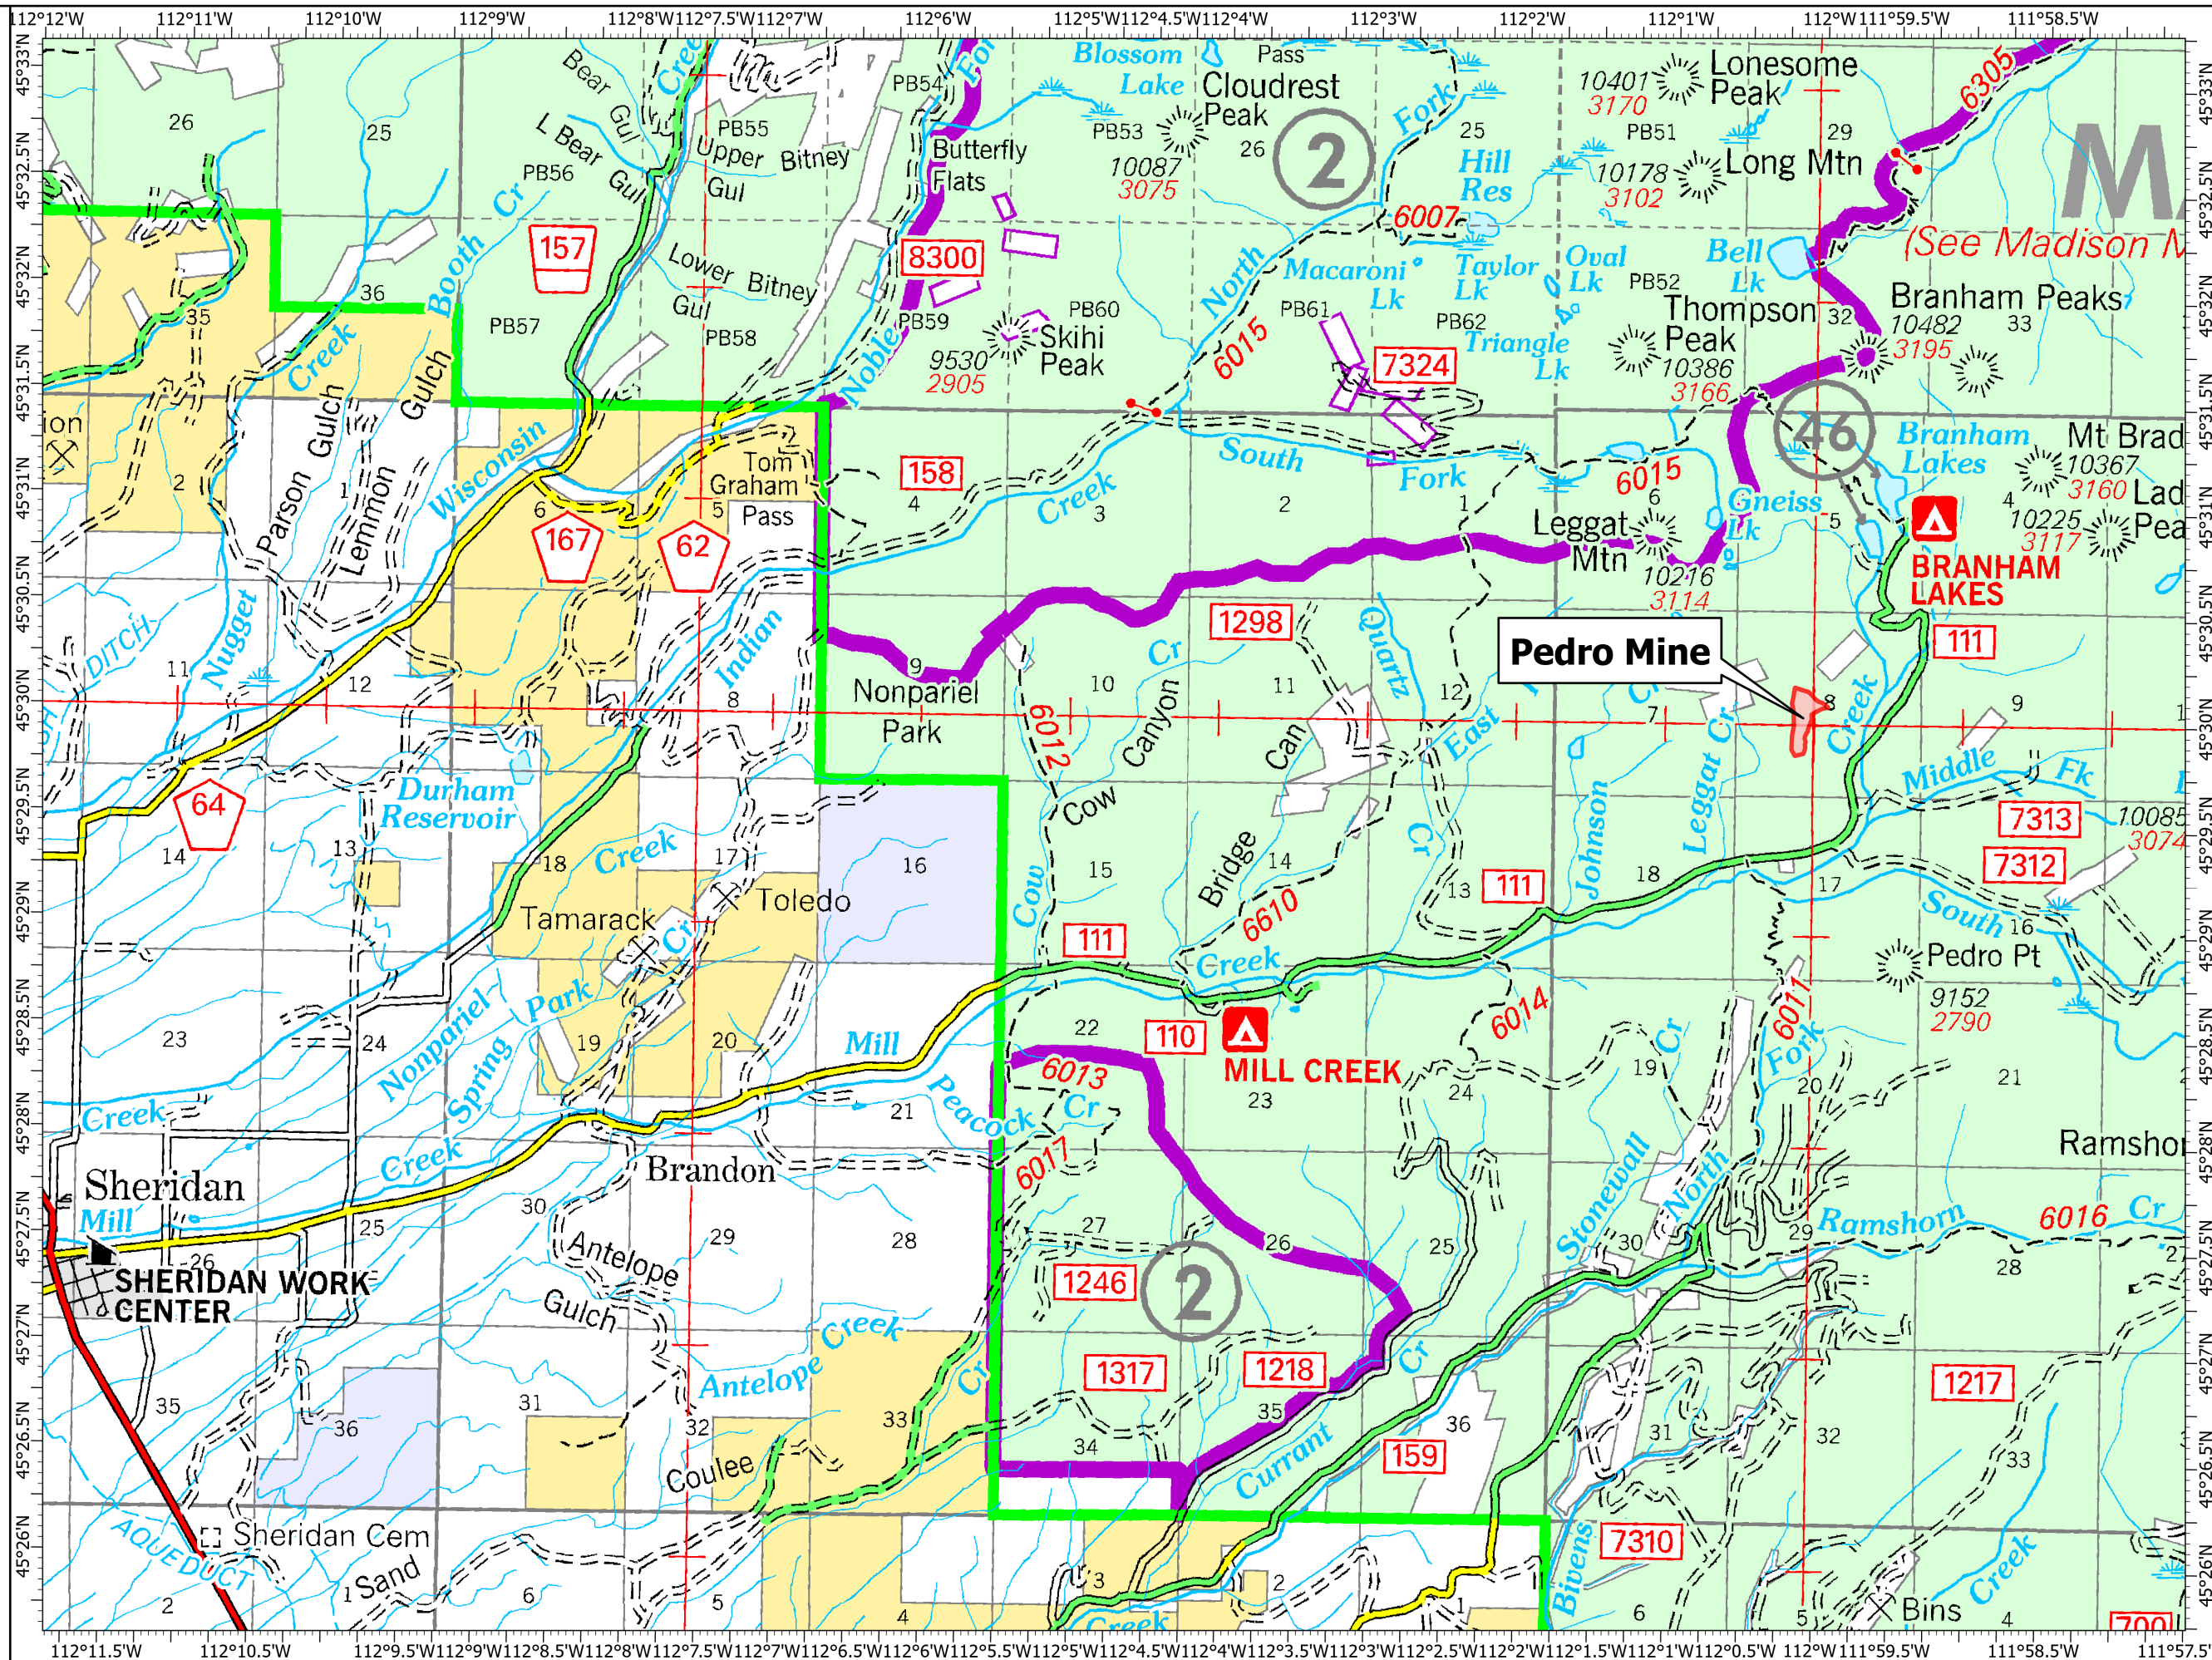

# Pedro Mine

MTBDF6558

08/13/2024 Day

22 acres at 09/07/2024 1900

 Wildfire Perimeter

1:55,000 | strip | 9/7/2024 1918  
Acres from GPS  
North American 1983 Datum, LatLong Grid