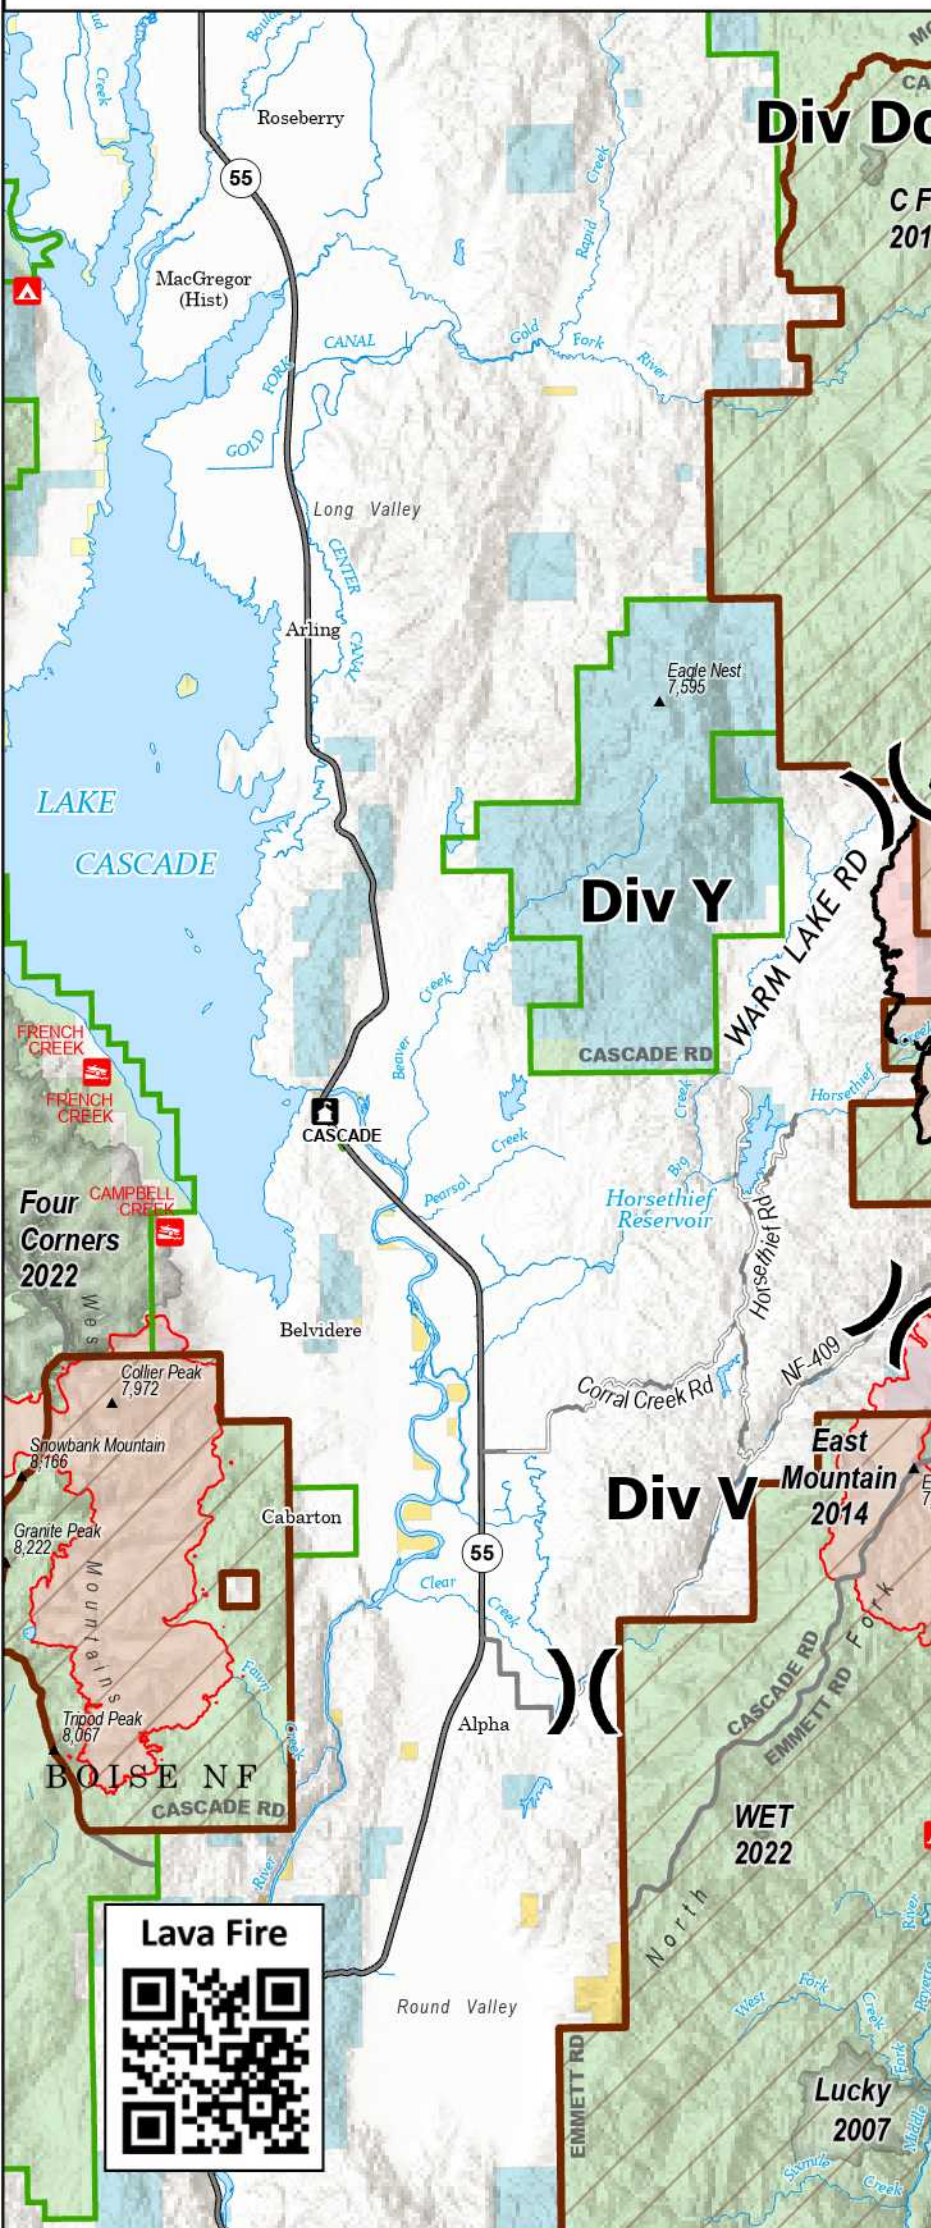

## Dollar Fire

4,360 acres 8% contained

## Goat Fire

26,456 acres 0% contained

## Snag Fire

33,300 acres 27% contained

- Contained Fire Edge
- Wildfire Daily Fire Perimeter
- Closed Area
- Bureau of Land Management
- Bureau of Reclamation
- State
- US Forest Service
- Private

**Wapiti Fire**

~25 Miles Bears 2017

**Lava Fire**

**Middle Fork Complex**