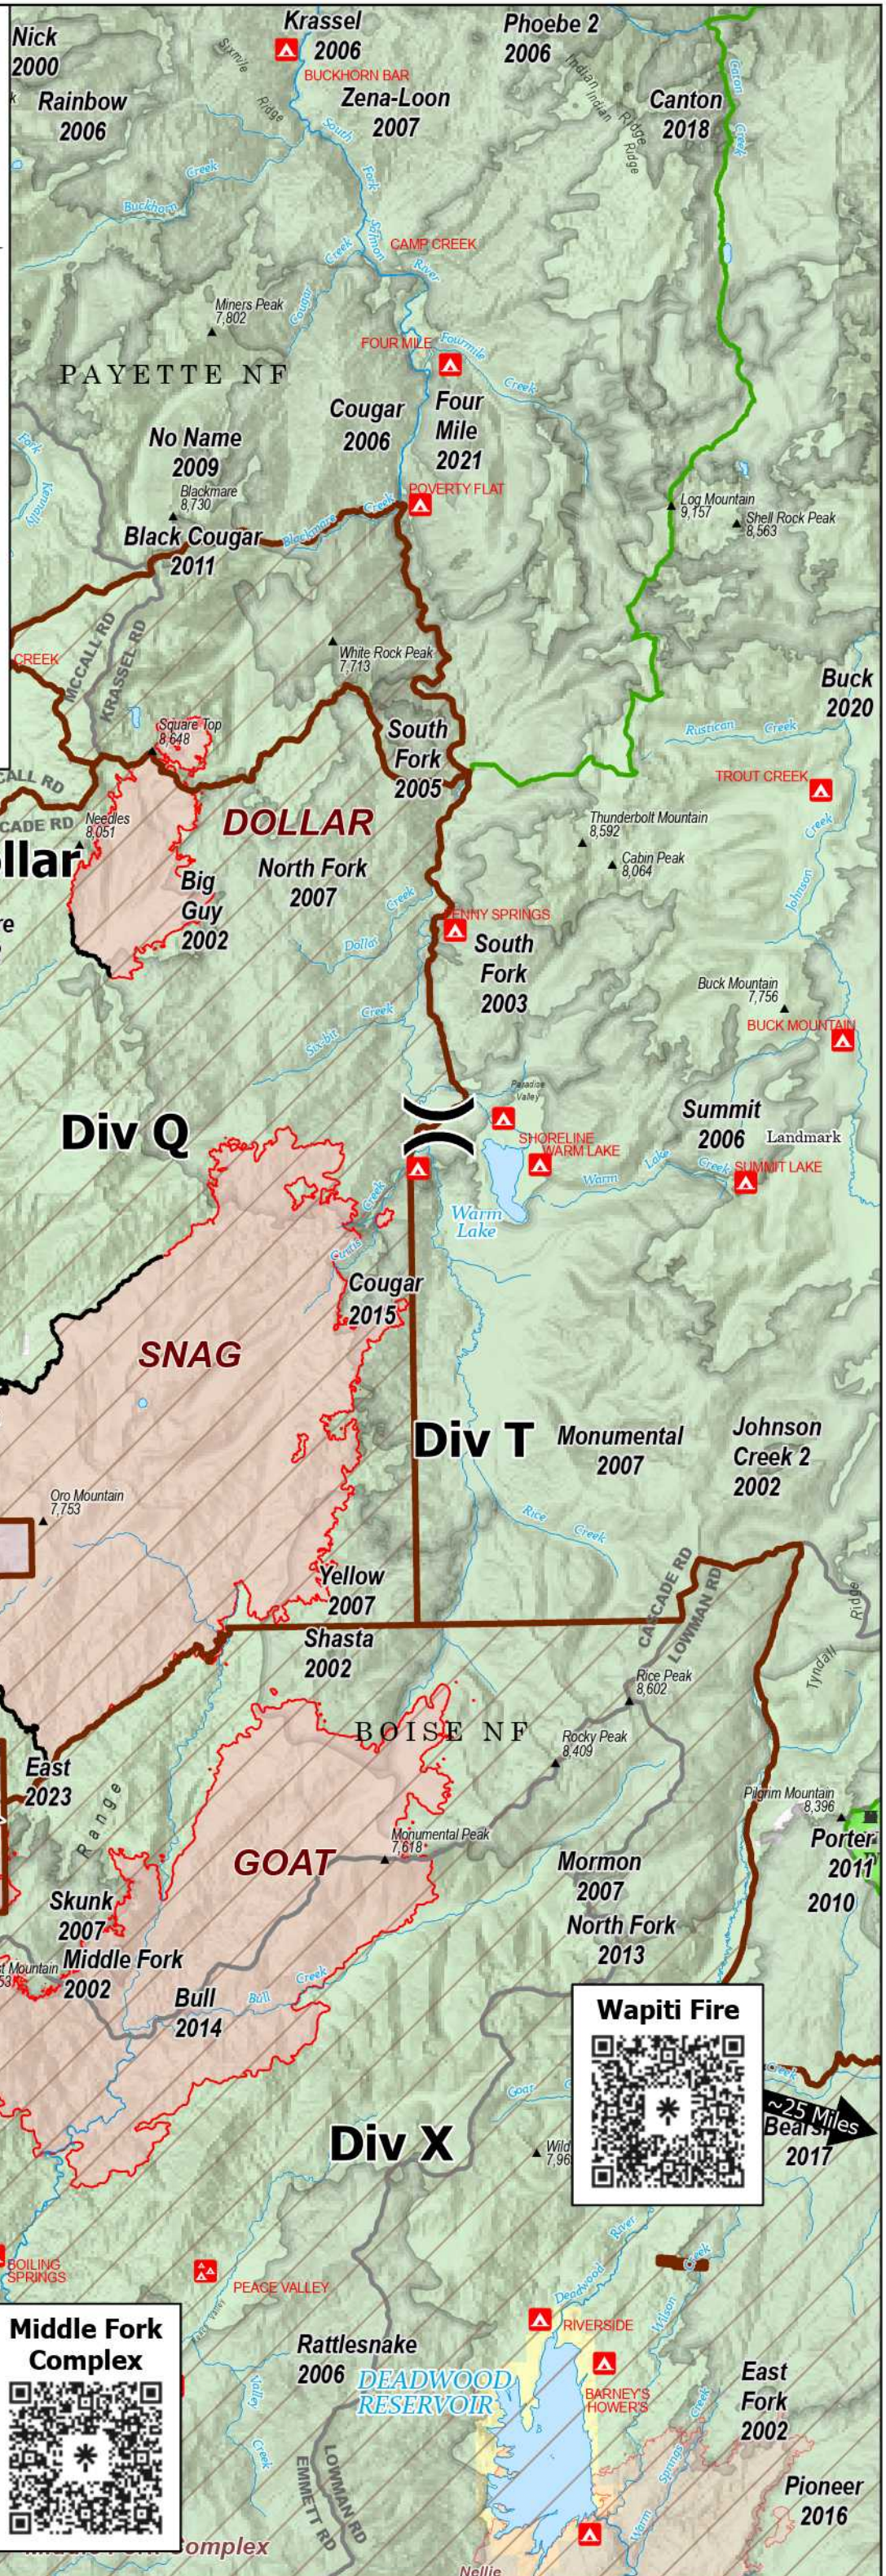

## Dollar Fire

4,360 acres 8% contained

## Goat Fire

26,456 acres 0% contained

## Snag Fire

33,300 acres 27% contained

- Contained Fire Edge
- Wildfire Daily Fire Perimeter
- Closed Area
- Bureau of Land Management
- Bureau of Reclamation
- State
- US Forest Service
- Private

**Wapiti Fire**

~25 Miles Bears 2017

**Lava Fire**

**Middle Fork Complex**