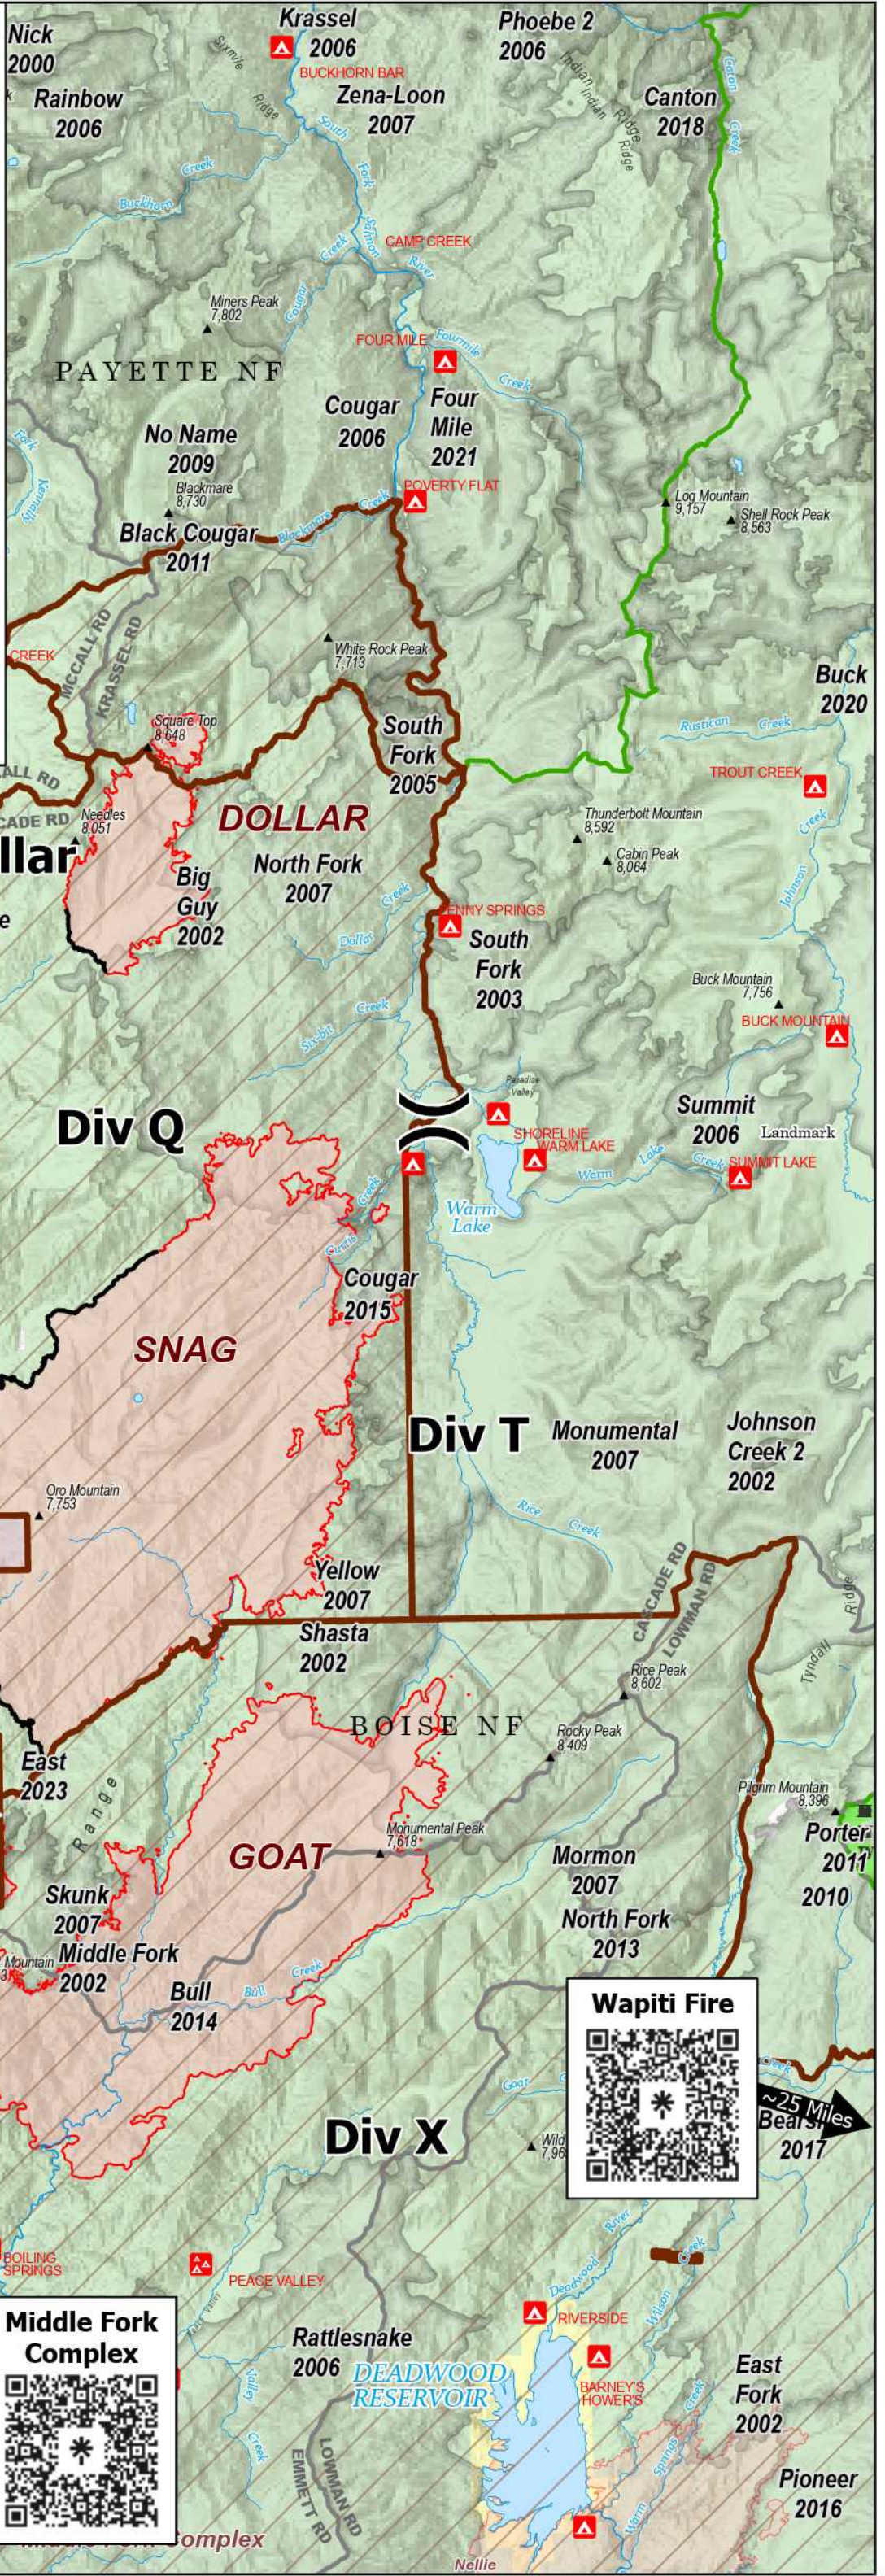

Public Information

9/14

Dollar Fire

4,359 acres 8% contained

Goat Fire

26,393 acres 0% contained

Snag Fire

33,299 acres 25% contained

- Contained Fire Edge
- Wildfire Daily Fire Perimeter
- Closed Area
- Bureau of Land Management
- Bureau of Reclamation
- State
- US Forest Service
- Private

Lava Fire

Middle Fork Complex

Wapiti Fire

~25 Miles Bearsh 2017