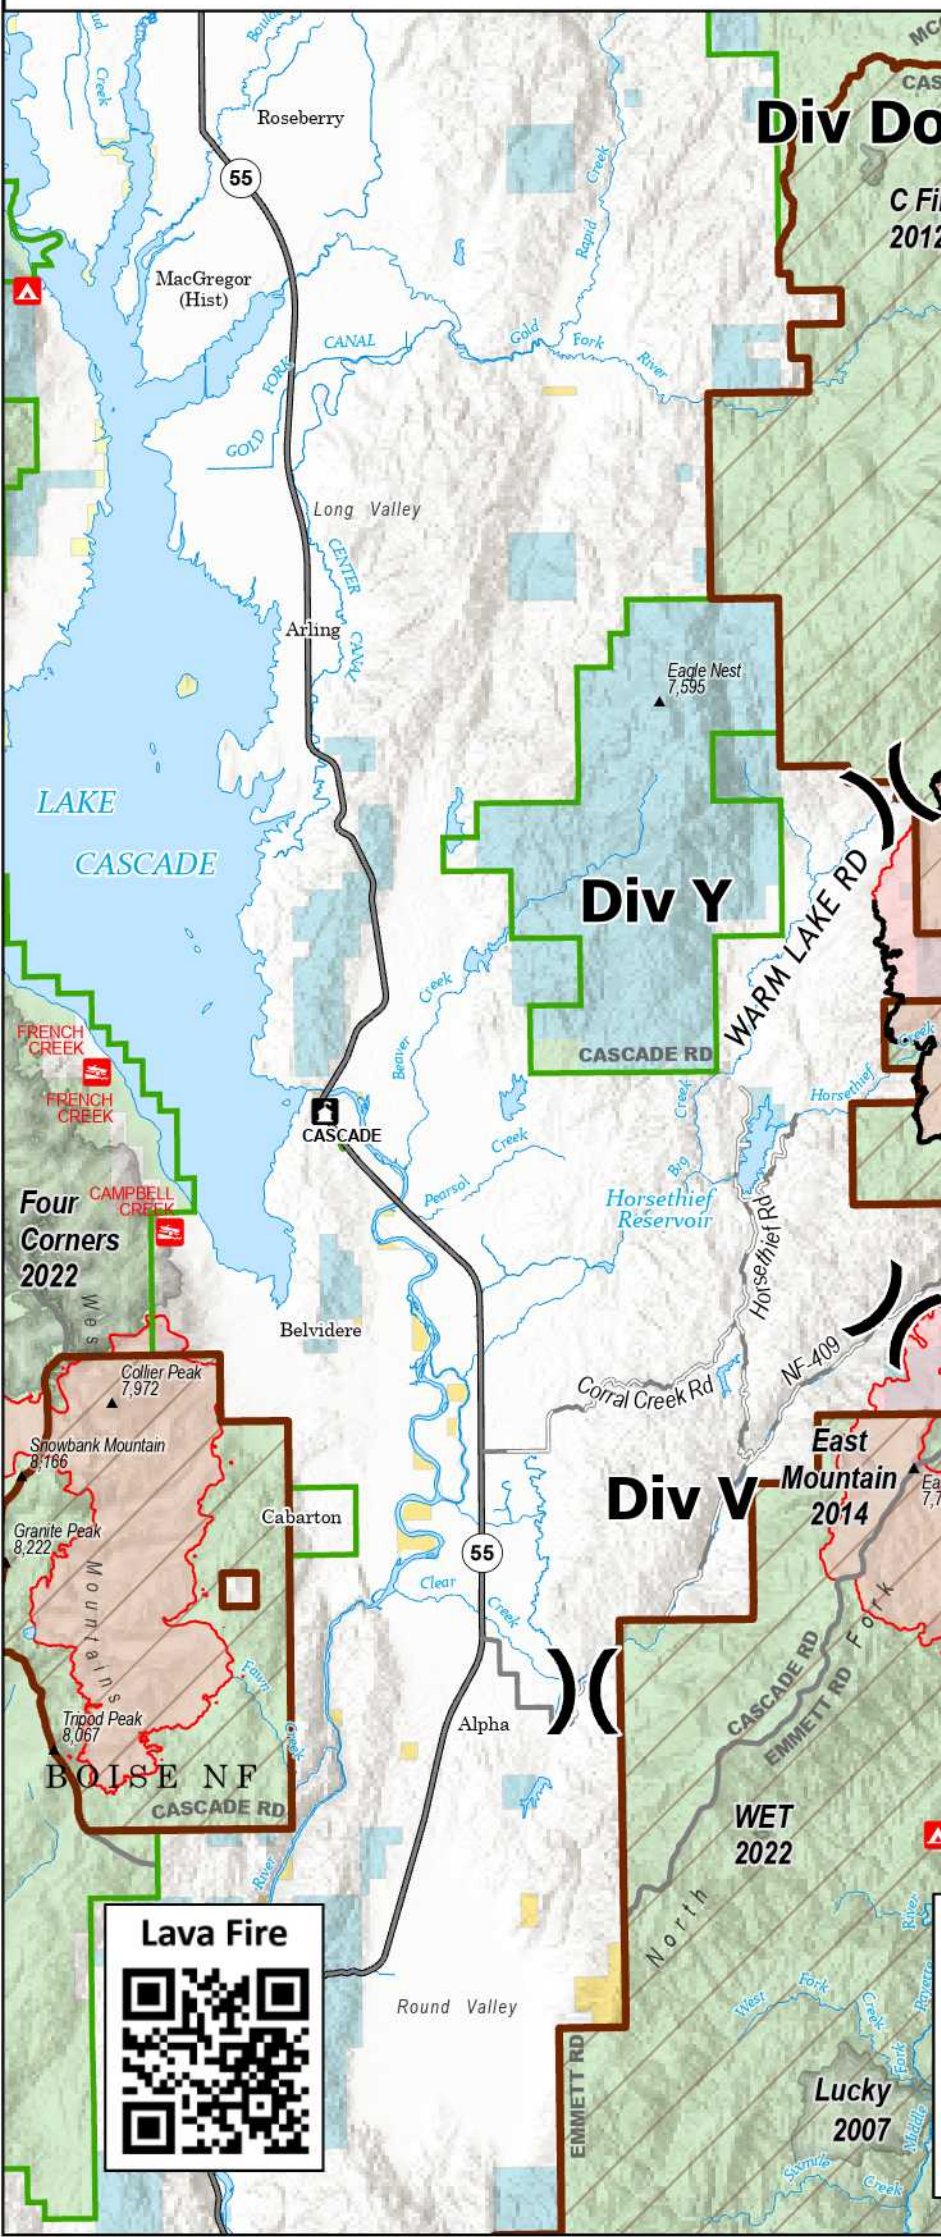

Public Information

9/14

Dollar Fire

4,359 acres 8% contained

Goat Fire

26,393 acres 0% contained

Snag Fire

33,299 acres 25% contained

- Contained Fire Edge
- Wildfire Daily Fire Perimeter
- Closed Area
- Bureau of Land Management
- Bureau of Reclamation
- State
- US Forest Service
- Private

Lava Fire

Middle Fork Complex

Wapiti Fire

~25 Miles Bearsh 2017