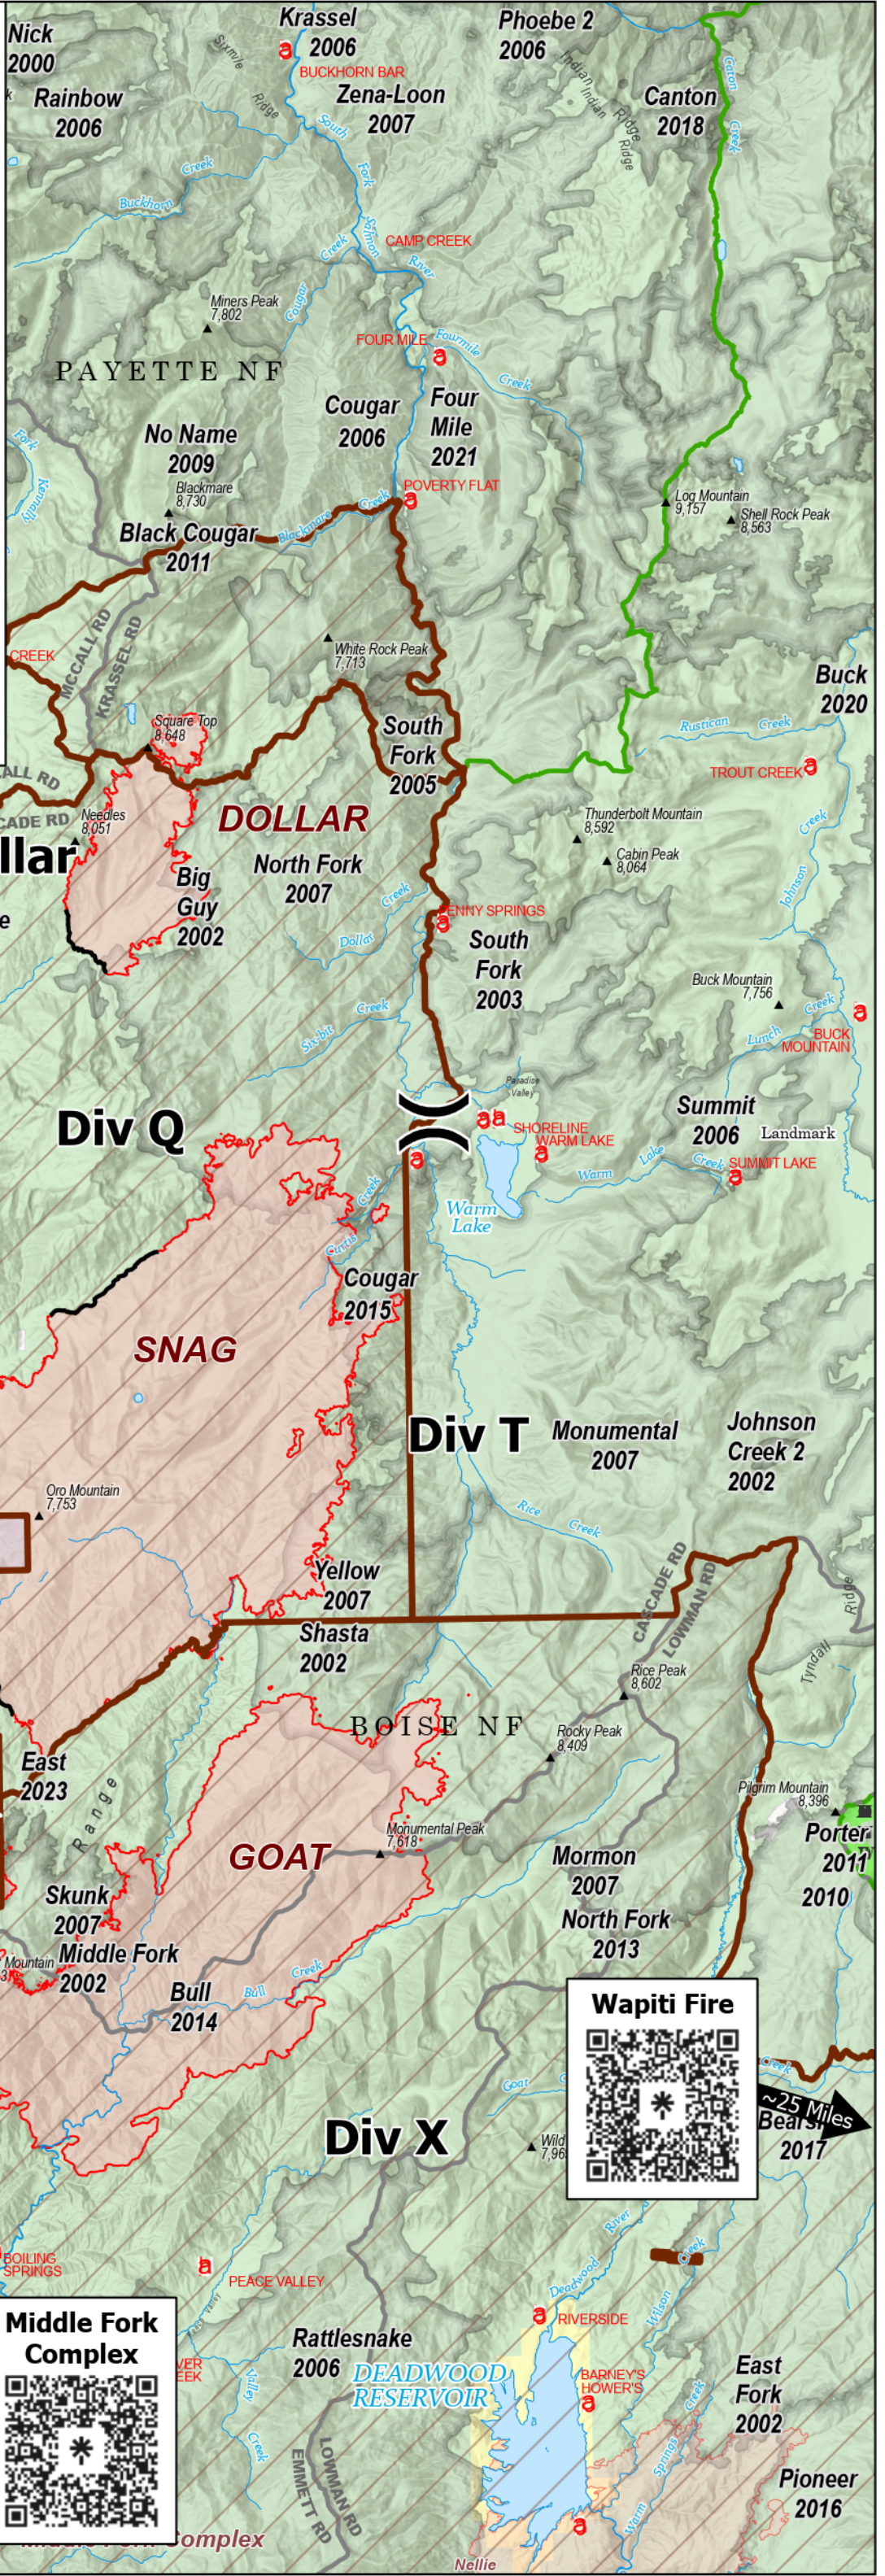

Public Information

9/13

Dollar Fire

4,359 acres 8% contained

Goat Fire

25,648 acres 0% contained

Snag Fire

33,244 acres 15% contained

- Contained Fire Edge
- Wildfire Daily Fire Perimeter
- Closed Area
- Bureau of Land Management
- Bureau of Reclamation
- State
- US Forest Service
- Private

Wapiti Fire

~25 Miles Bears 2017

Lava Fire

Middle Fork Complex