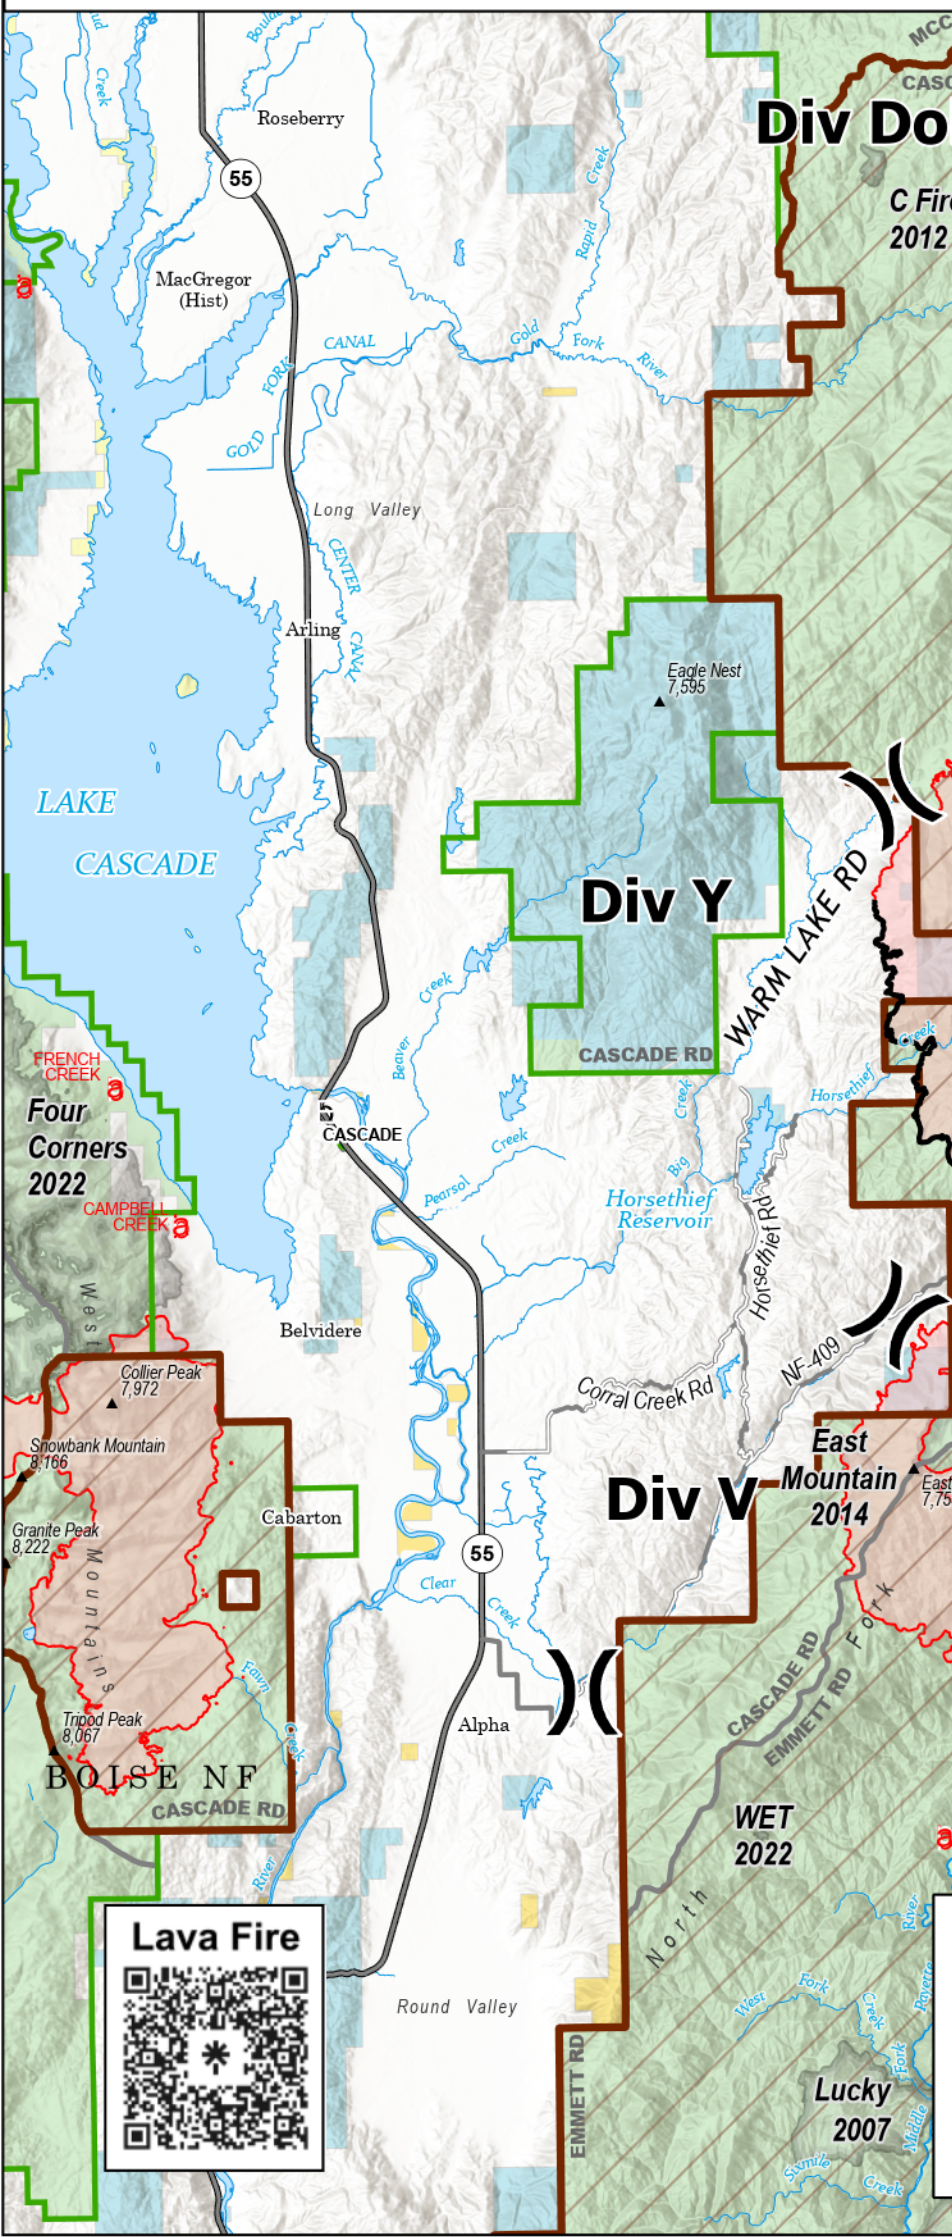

Public Information

9/13

Dollar Fire

4,359 acres 8% contained

Goat Fire

25,648 acres 0% contained

Snag Fire

33,244 acres 15% contained

- Contained Fire Edge
- Wildfire Daily Fire Perimeter
- Closed Area
- Bureau of Land Management
- Bureau of Reclamation
- State
- US Forest Service
- Private

Wapiti Fire

~25 Miles Bears 2017

Lava Fire

Middle Fork Complex