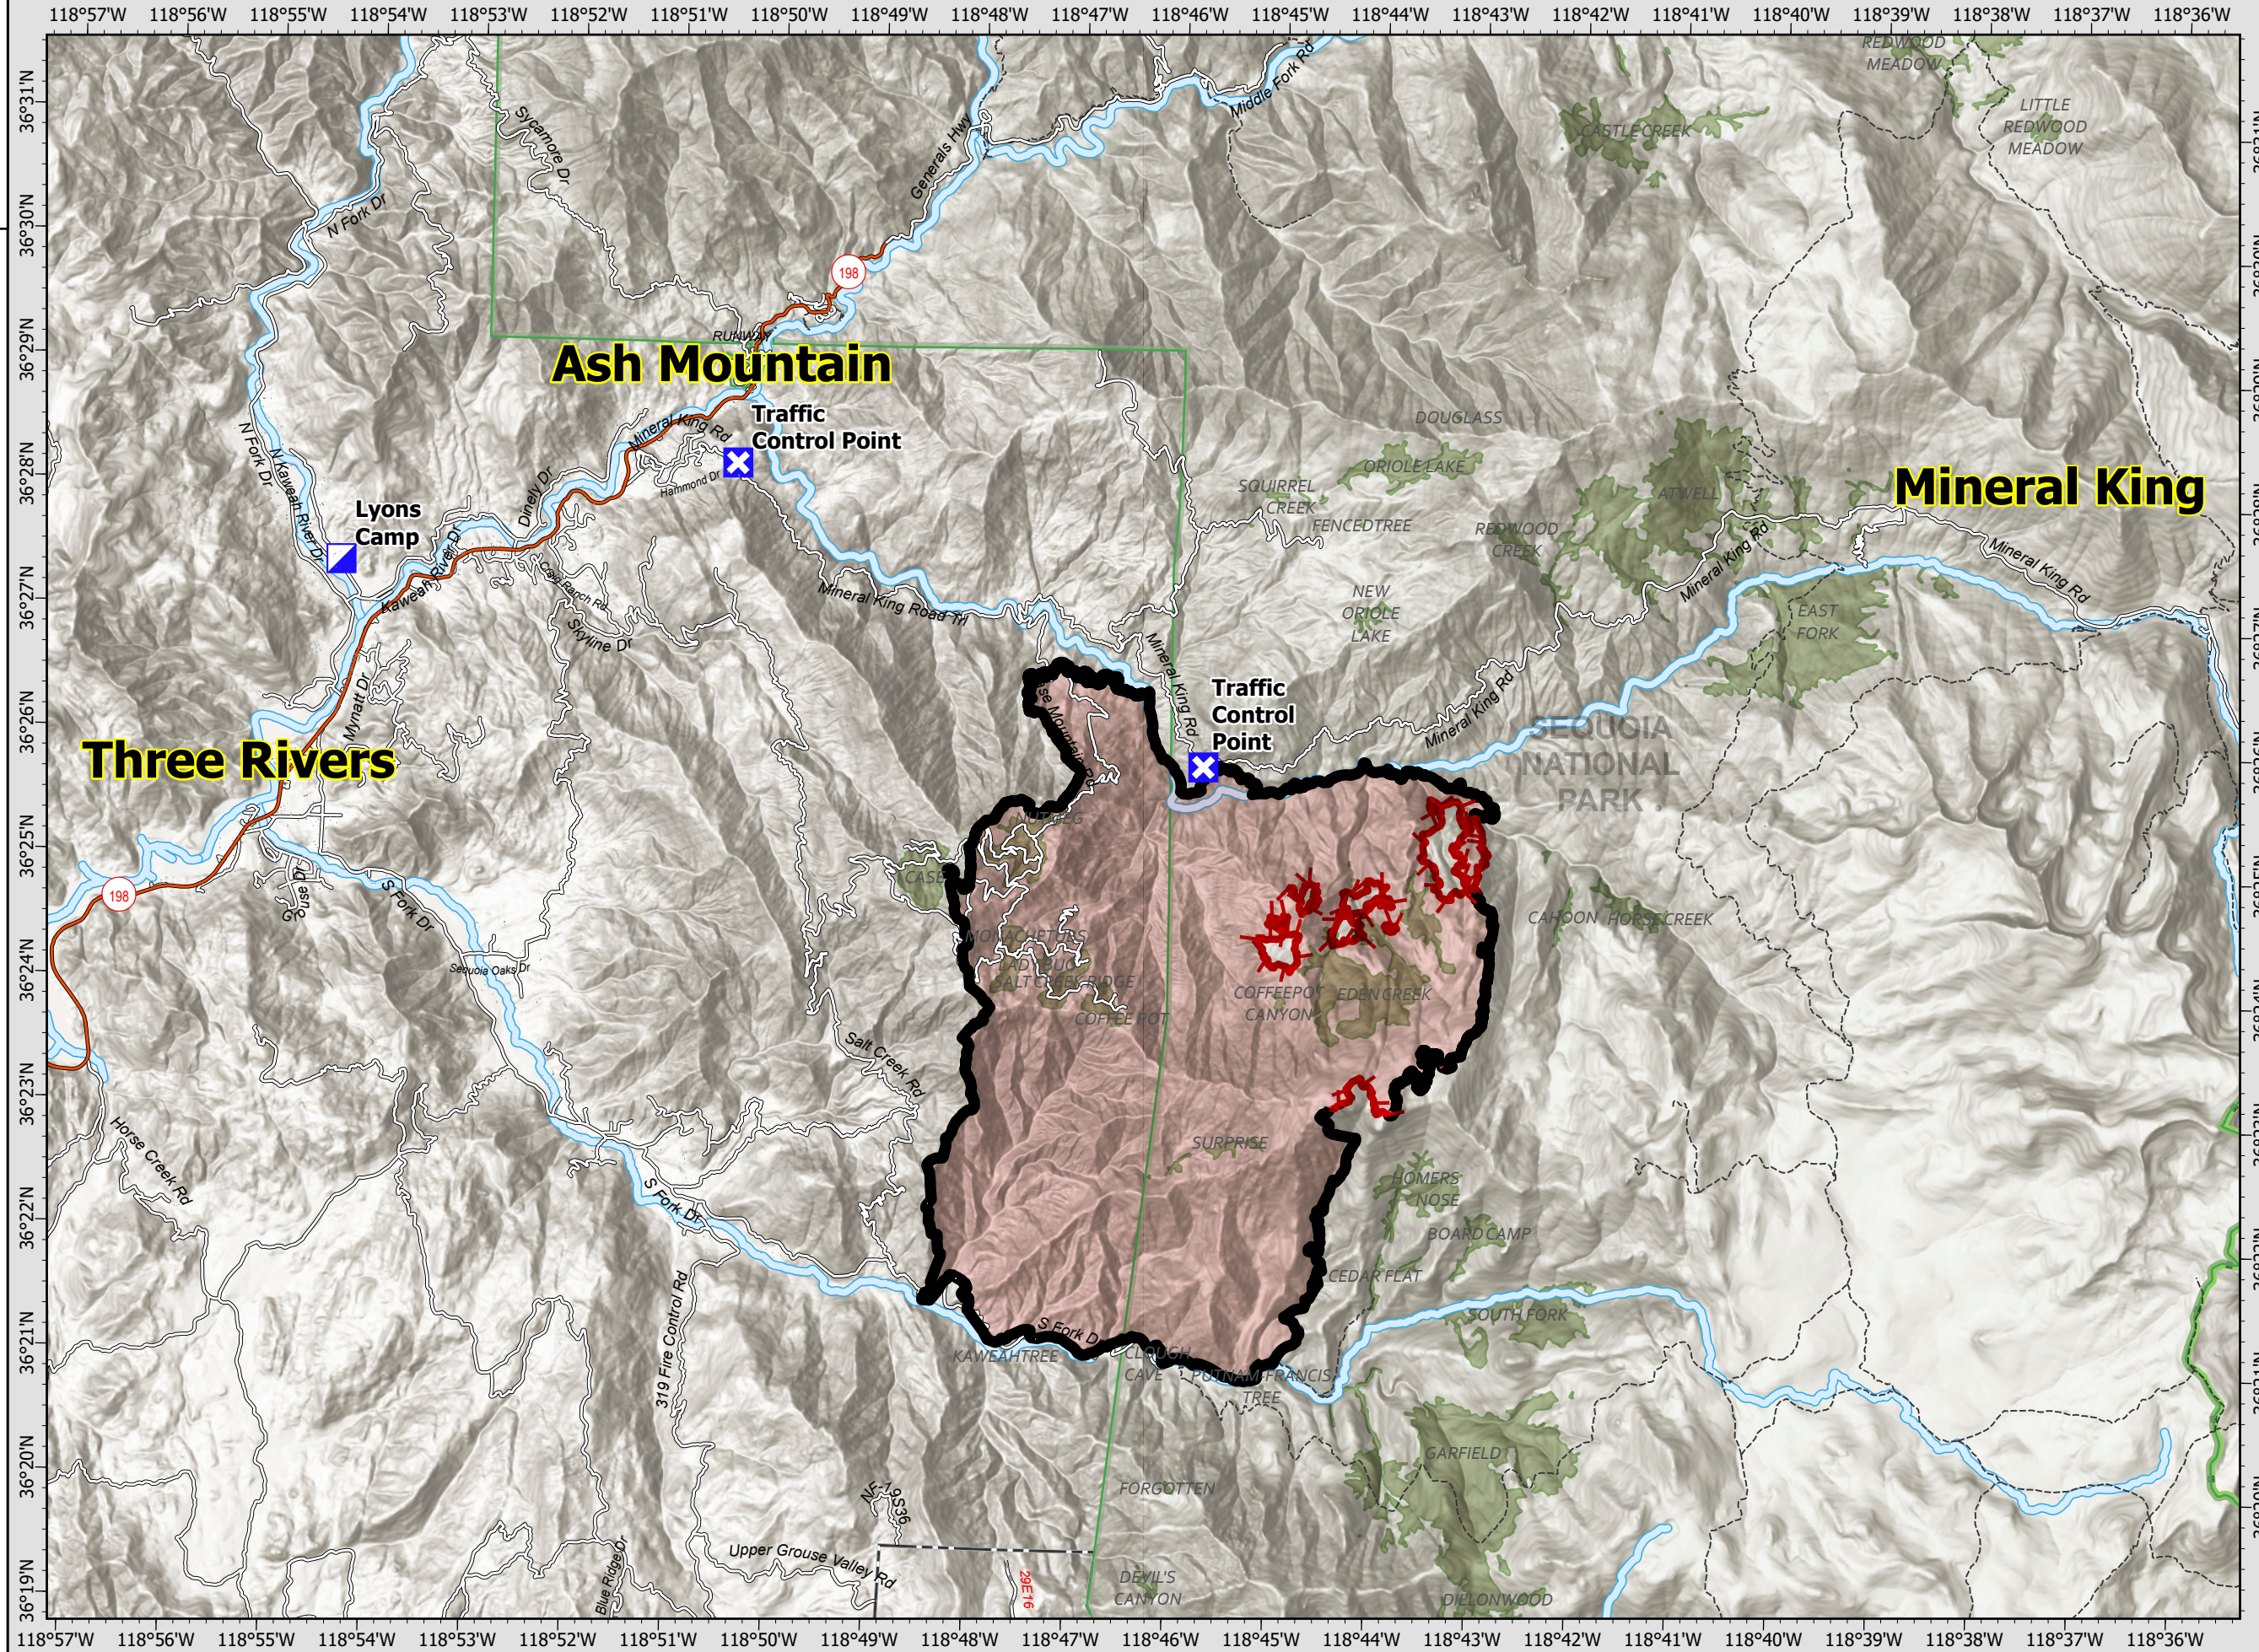

Coffee Pot

CA-KNP-000088
9/20/2024

14,104 acres
IR updated 9/18/2024 @ 2019

- Incident Command Post
- Closure
- Buildings
- Sequoia Groves
- Counties
- Rivers
- Park Boundaries
- USFS Wilderness
- USFS Administrative Forest
- USFS Ranger District
- Contained
- Uncontained
- Wildfire Daily Fire Perimeter

Datum: North American 1983
SA Blue Updated: 9/19/2024 2022