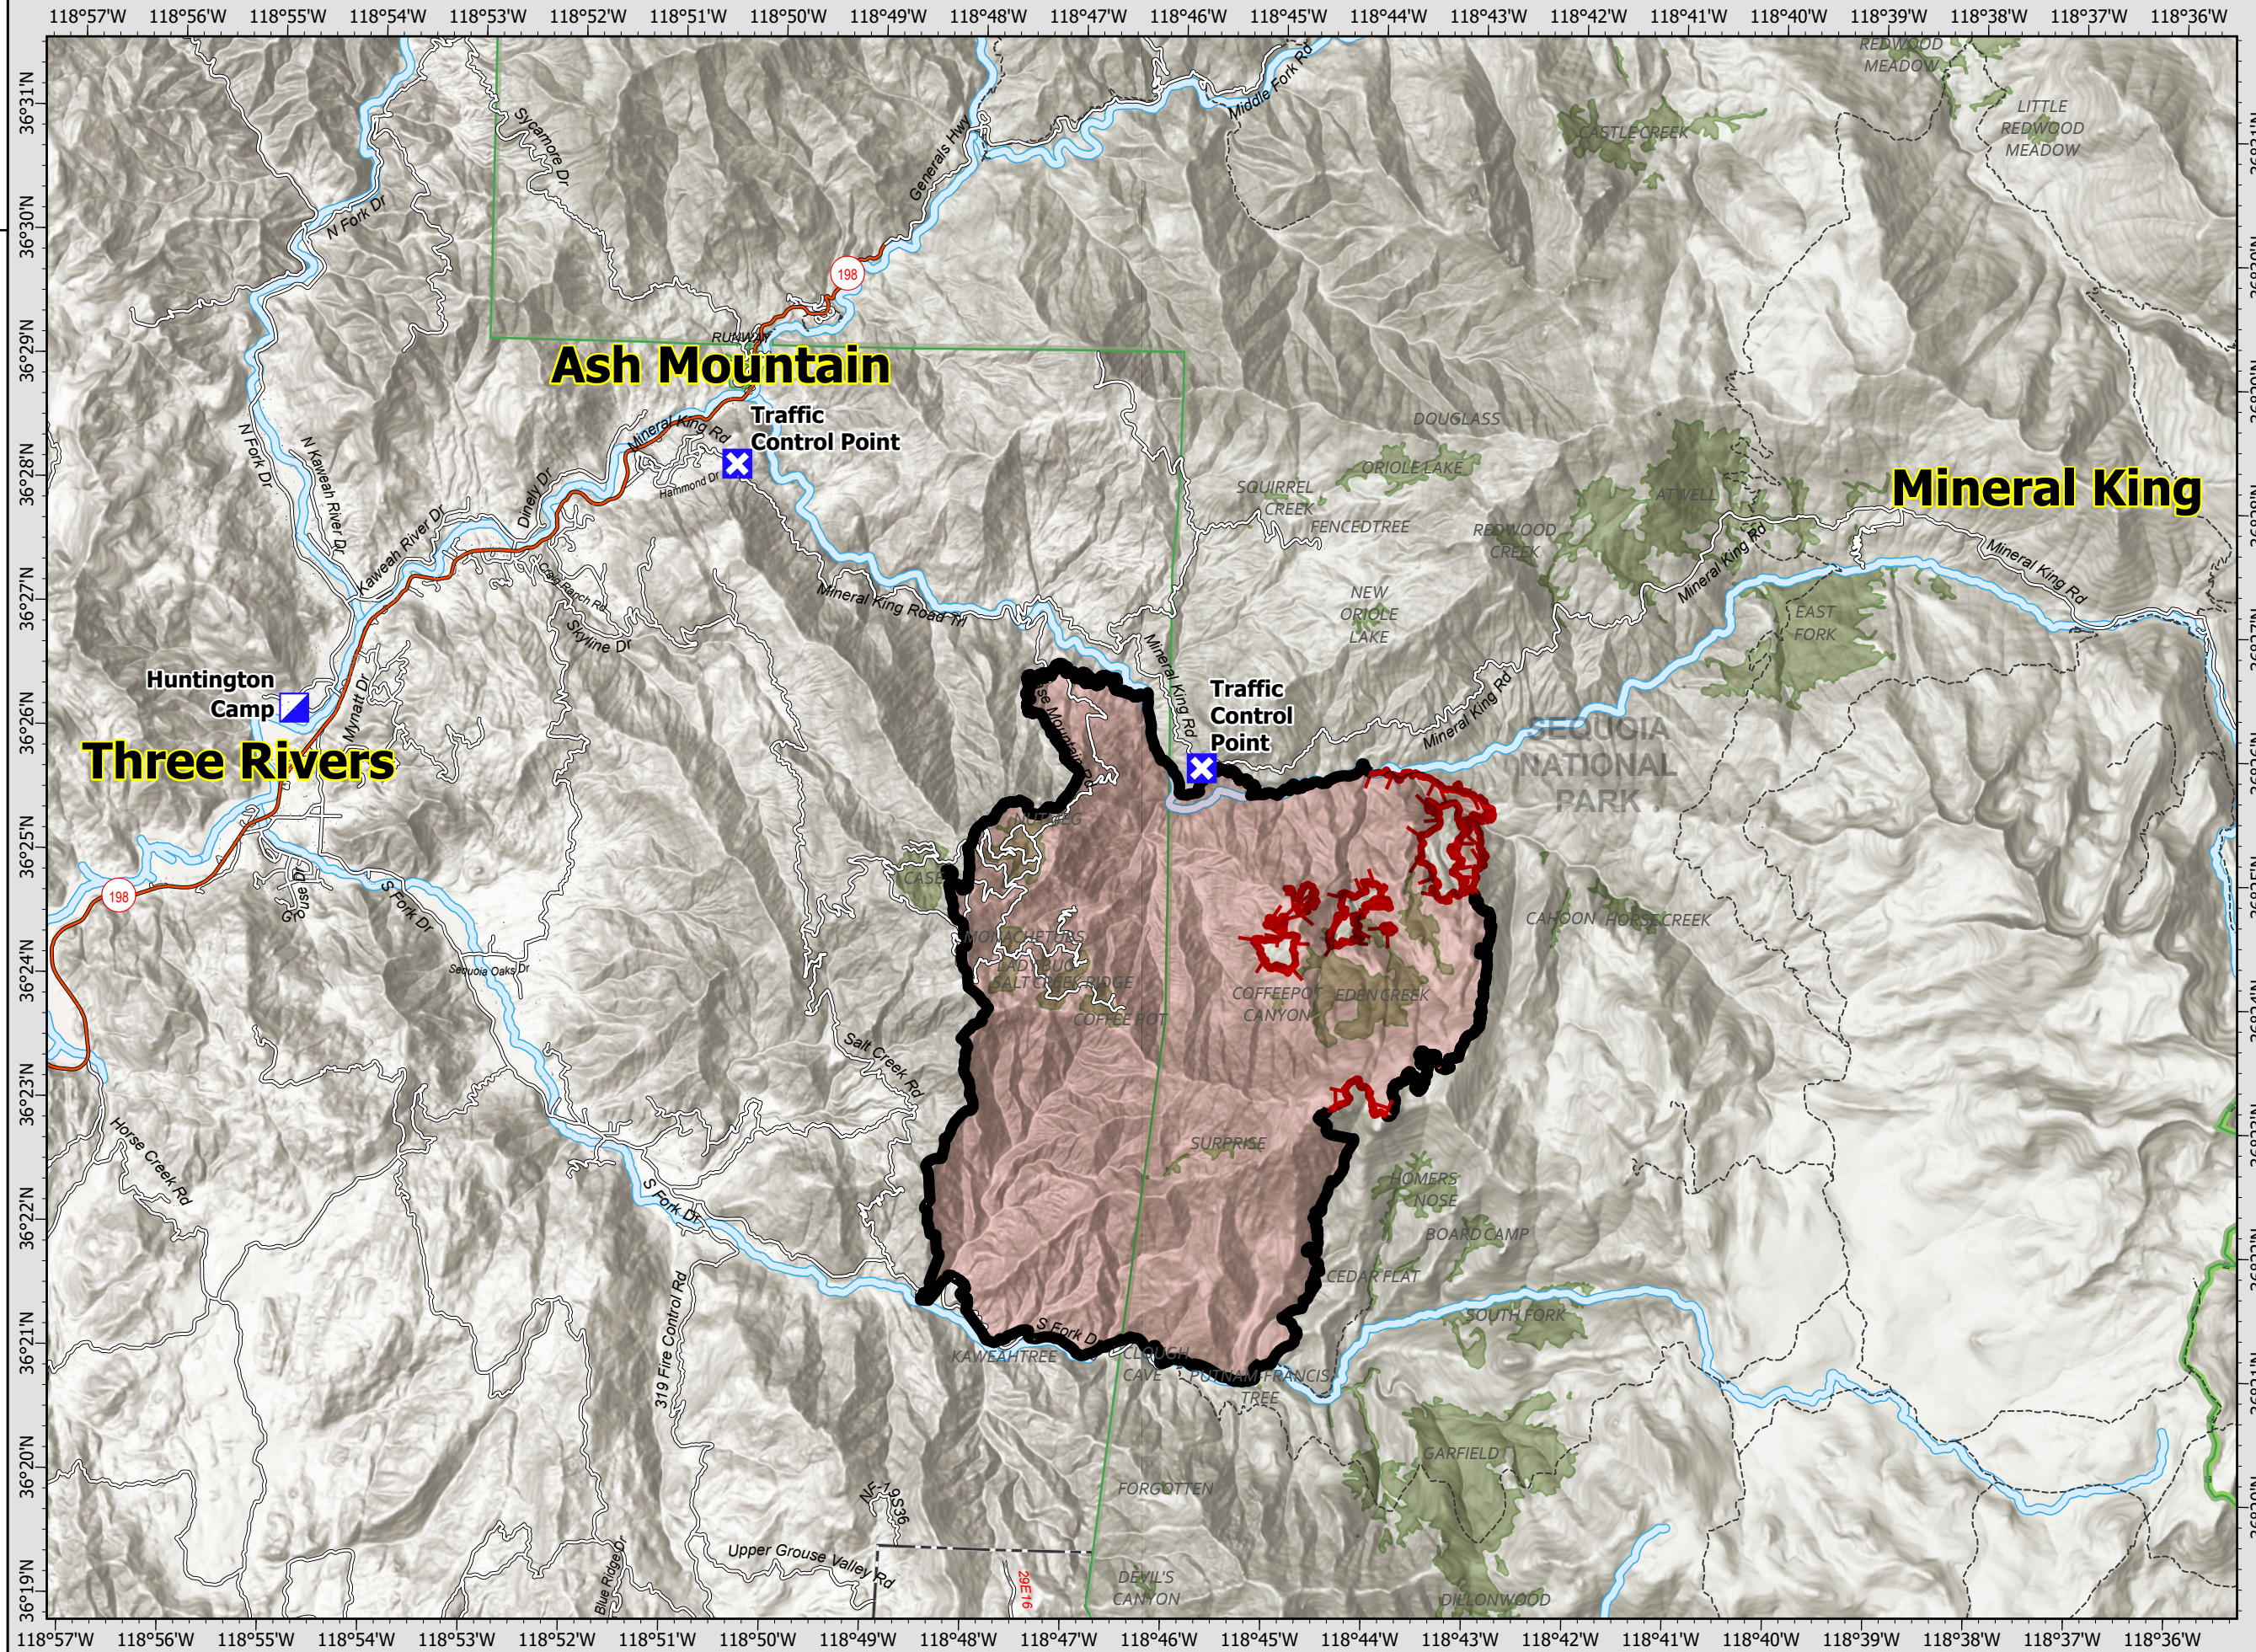

Coffee Pot

CA-KNP-000088
9/18/2024

14,099 acres
IR updated 9/17/2024 @ 0048

- Incident Command Post
- Closure
- Buildings
- Sequoia Groves
- Counties
- Rivers
- Park Boundaries
- USFS Wilderness
- USFS Administrative Forest
- USFS Ranger District
- Contained
- Uncontained
- Wildfire Daily Fire Perimeter

Datum: North American 1983
SA Blue Updated: 9/17/2024 1941