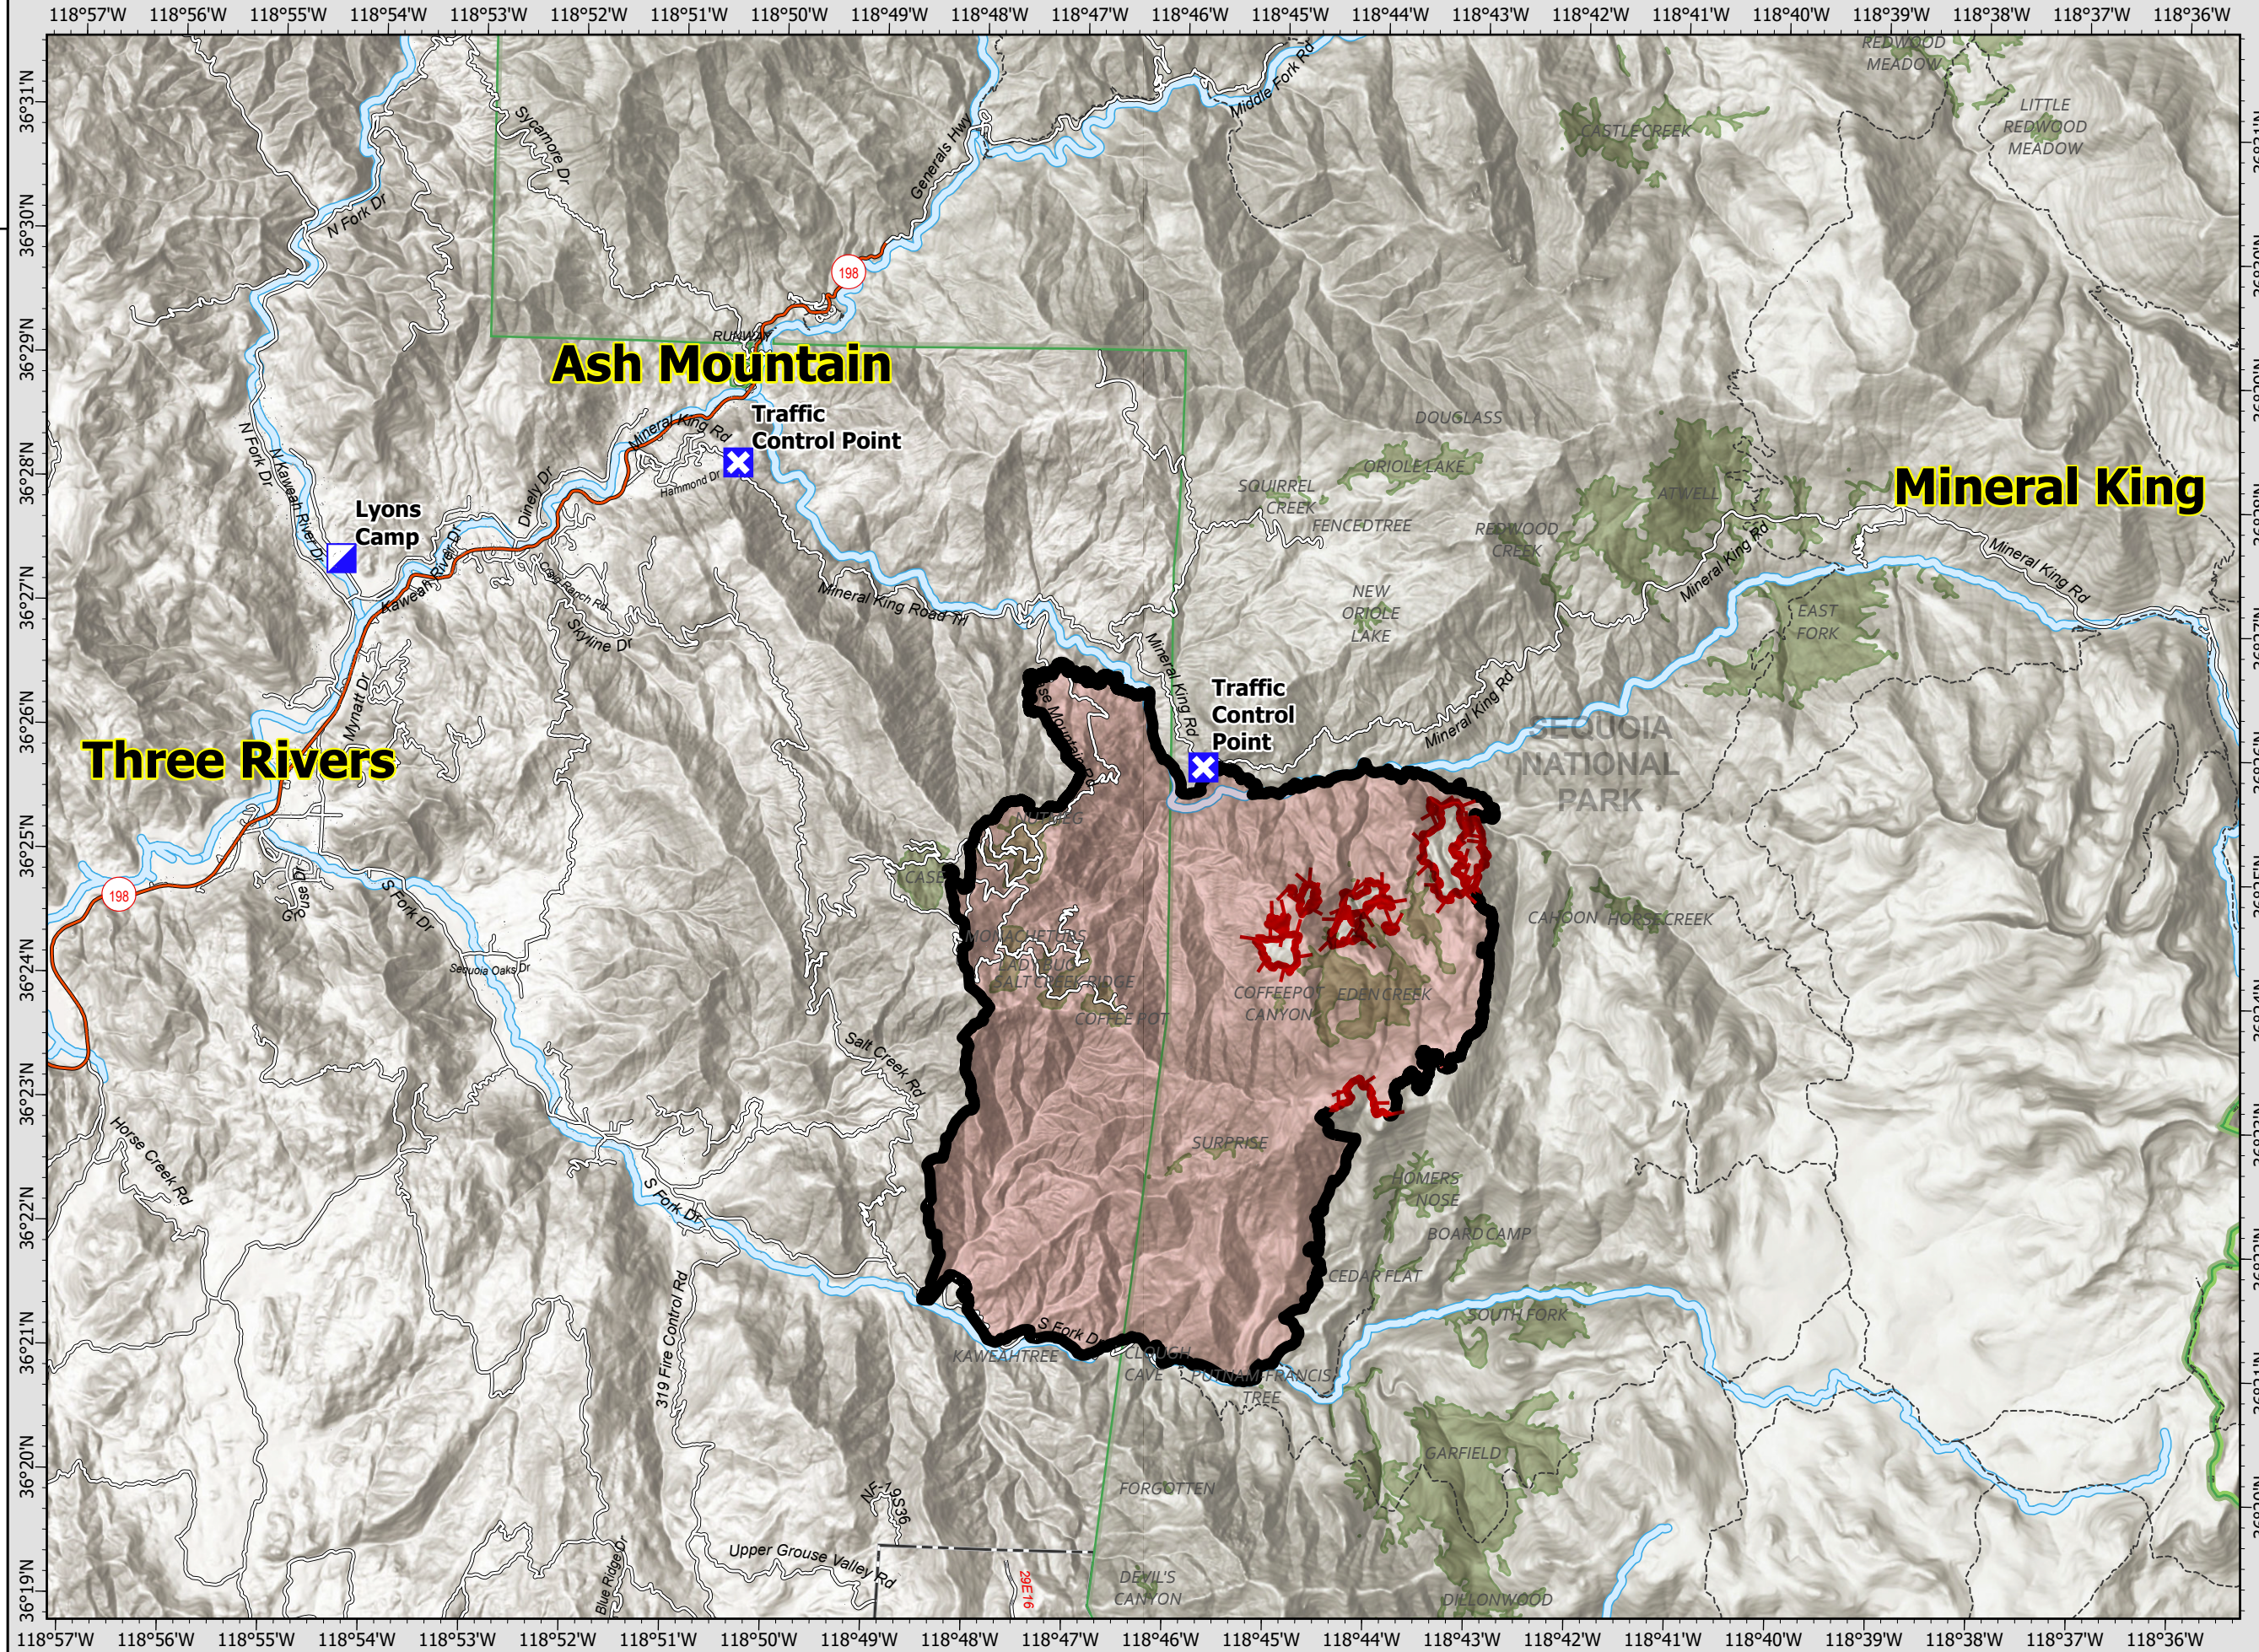

Coffee Pot

CA-KNP-000088
9/19/2024

14,099 acres
IR updated 9/18/2024 @ 2019

- Incident Command Post
- Closure
- Buildings
- Sequoia Groves
- Counties
- Rivers
- Park Boundaries
- USFS Wilderness
- USFS Administrative Forest
- USFS Ranger District
- Contained
- Uncontained
- Wildfire Daily Fire Perimeter

Miles
0 0.5 1

Datum: North American 1983
SA Blue Updated: 9/18/2024 2030