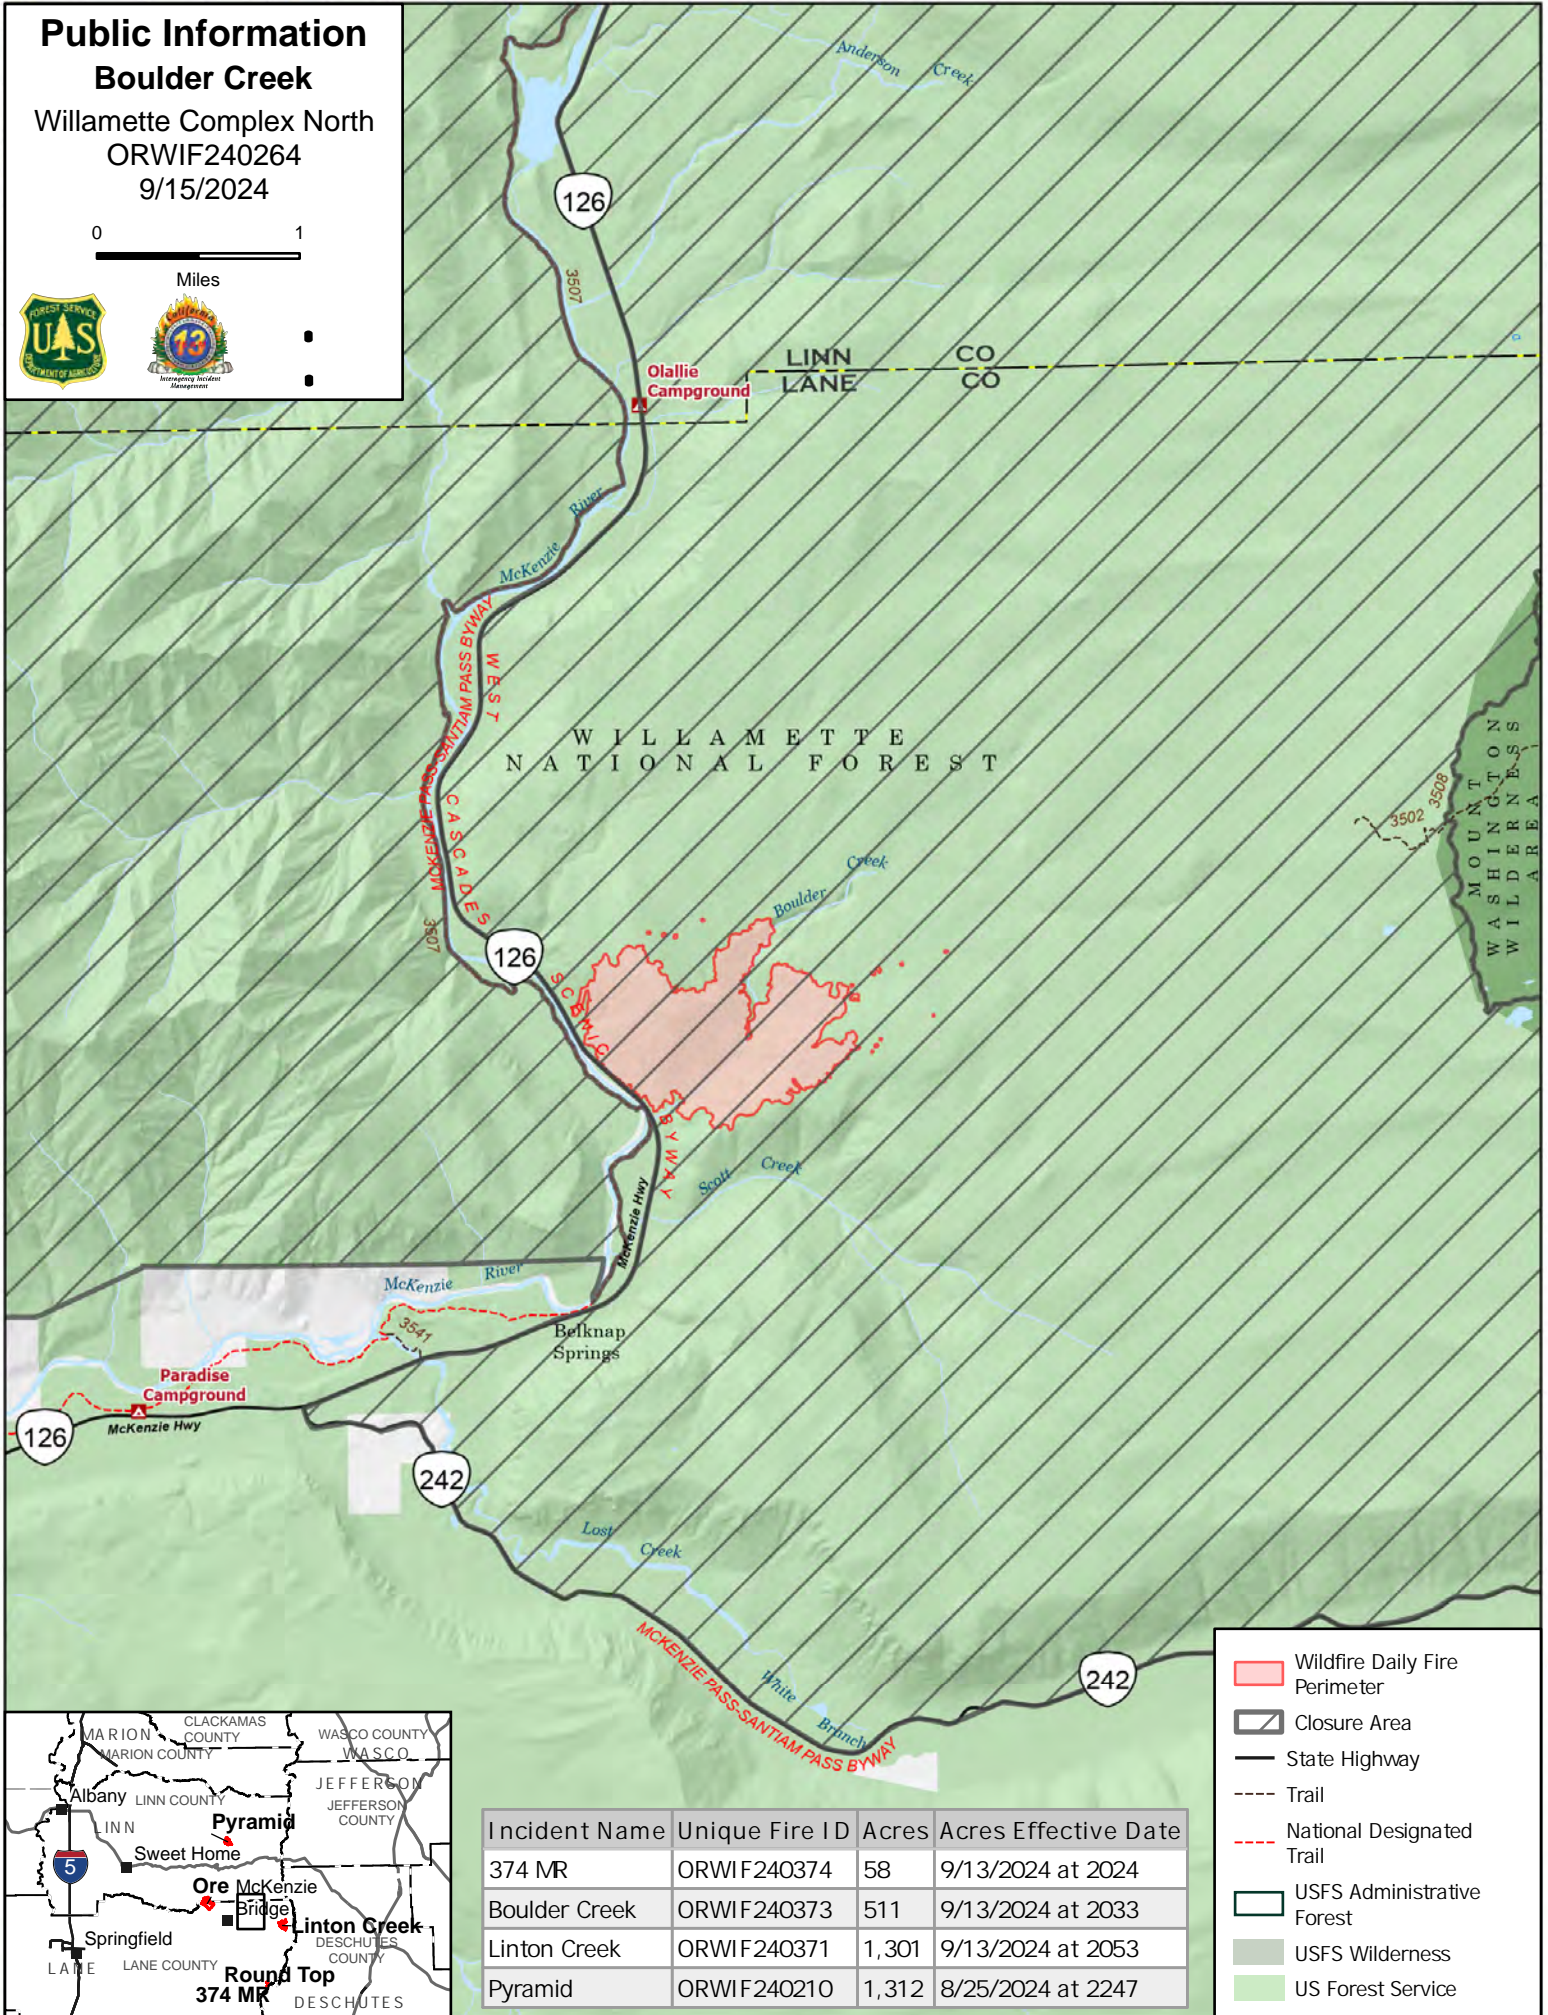

Public Information

Boulder Creek

Willamette Complex North
ORWIF240264
9/15/2024

Miles

WILLAMETTE NATIONAL FOREST

Incident Name	Unique Fire ID	Acres	Acres Effective Date
374 MR	ORWIF240374	58	9/13/2024 at 2024
Boulder Creek	ORWIF240373	511	9/13/2024 at 2033
Linton Creek	ORWIF240371	1,301	9/13/2024 at 2053
Pyramid	ORWIF240210	1,312	8/25/2024 at 2247

- Wildfire Daily Fire Perimeter
- Closure Area
- State Highway
- Trail
- National Designated Trail
- USFS Administrative Forest
- USFS Wilderness
- US Forest Service