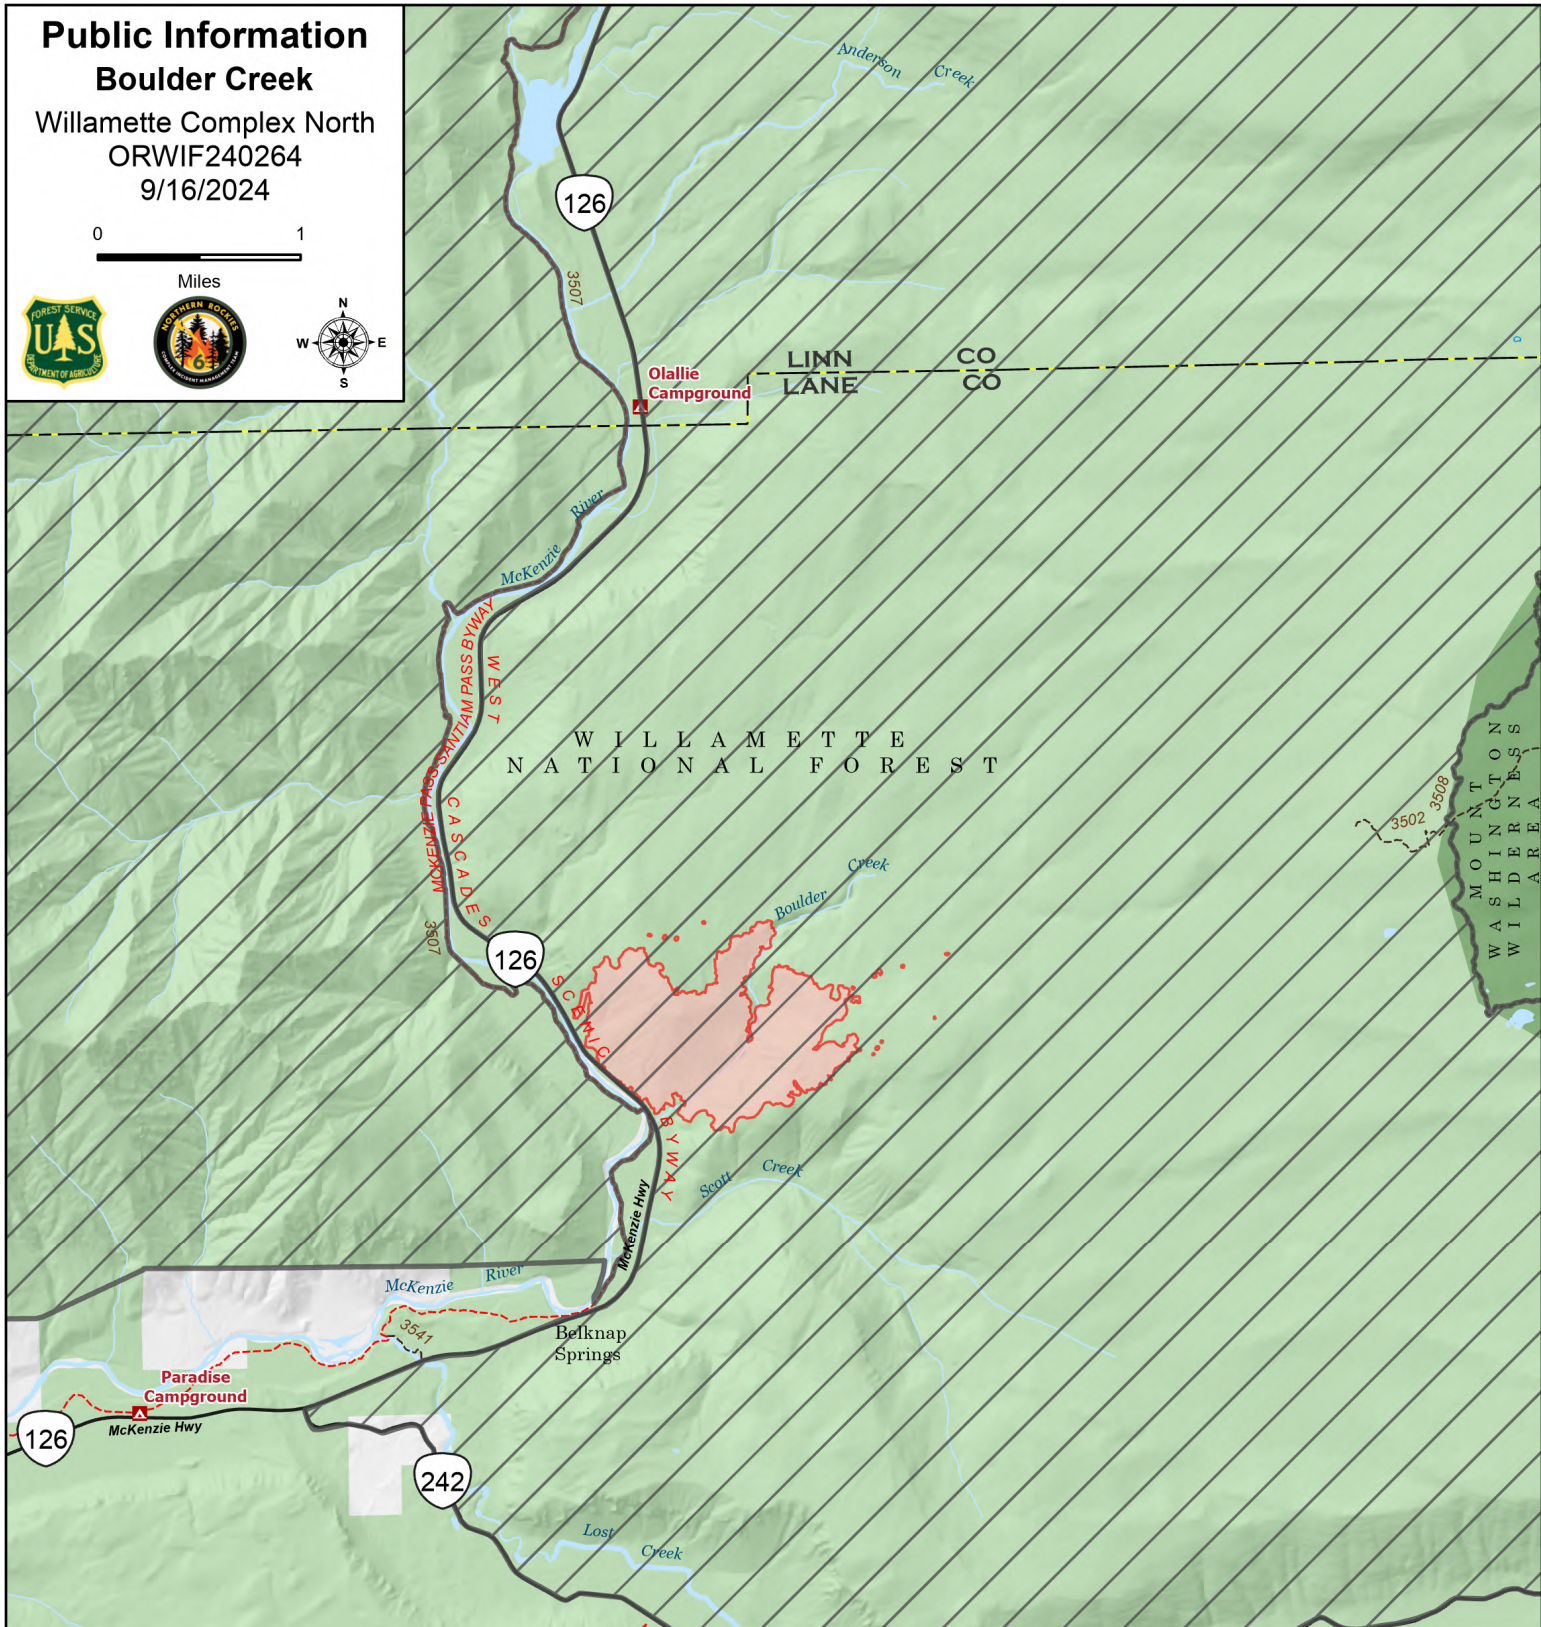

Public Information Boulder Creek

Willamette Complex North
ORWIF240264
9/16/2024

Miles

Incident Name	Unique Fire ID	Acres	Acres Effective Date
374 MR	ORWIF240374	58	9/13/2024 at 2024
Boulder Creek	ORWIF240373	511	9/13/2024 at 2033
Linton Creek	ORWIF240371	1,301	9/13/2024 at 2053
Pyramid	ORWIF240210	1,312	8/25/2024 at 2247

- Wildfire Daily Fire Perimeter
- Closure Area
- State Highway
- Trail
- National Designated Trail
- USFS Administrative Forest
- USFS Wilderness
- US Forest Service