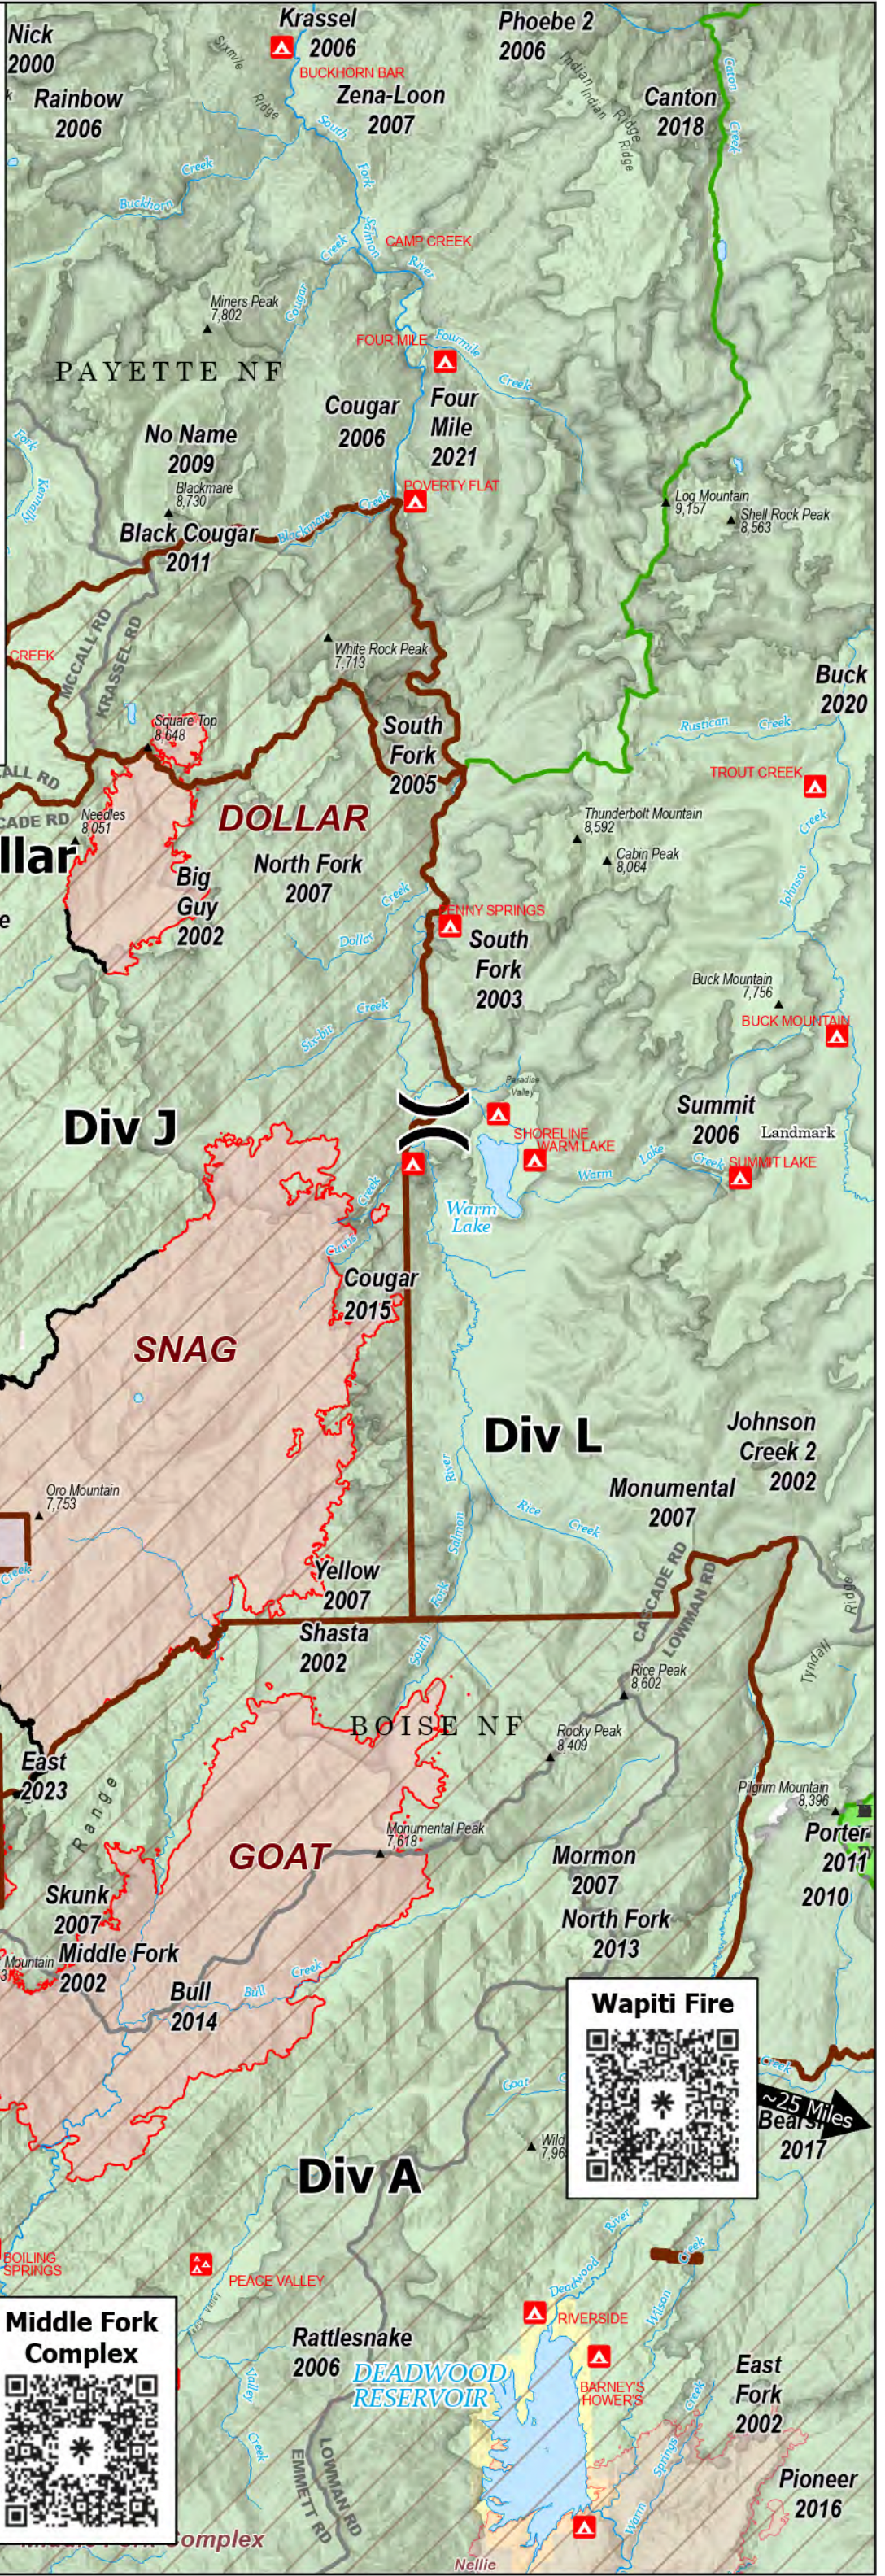

Public Information

9/19

Dollar Fire

4,360 acres 8% contained

Goat Fire

26,456 acres 0% contained

Snag Fire

33,300 acres 33% contained

- Contained Fire Edge
- Wildfire Daily Fire Perimeter
- Closed Area
- Bureau of Land Management
- Bureau of Reclamation
- State
- US Forest Service
- Private

Wapiti Fire

~25 Miles Bear's 2017

Lava Fire

Middle Fork Complex