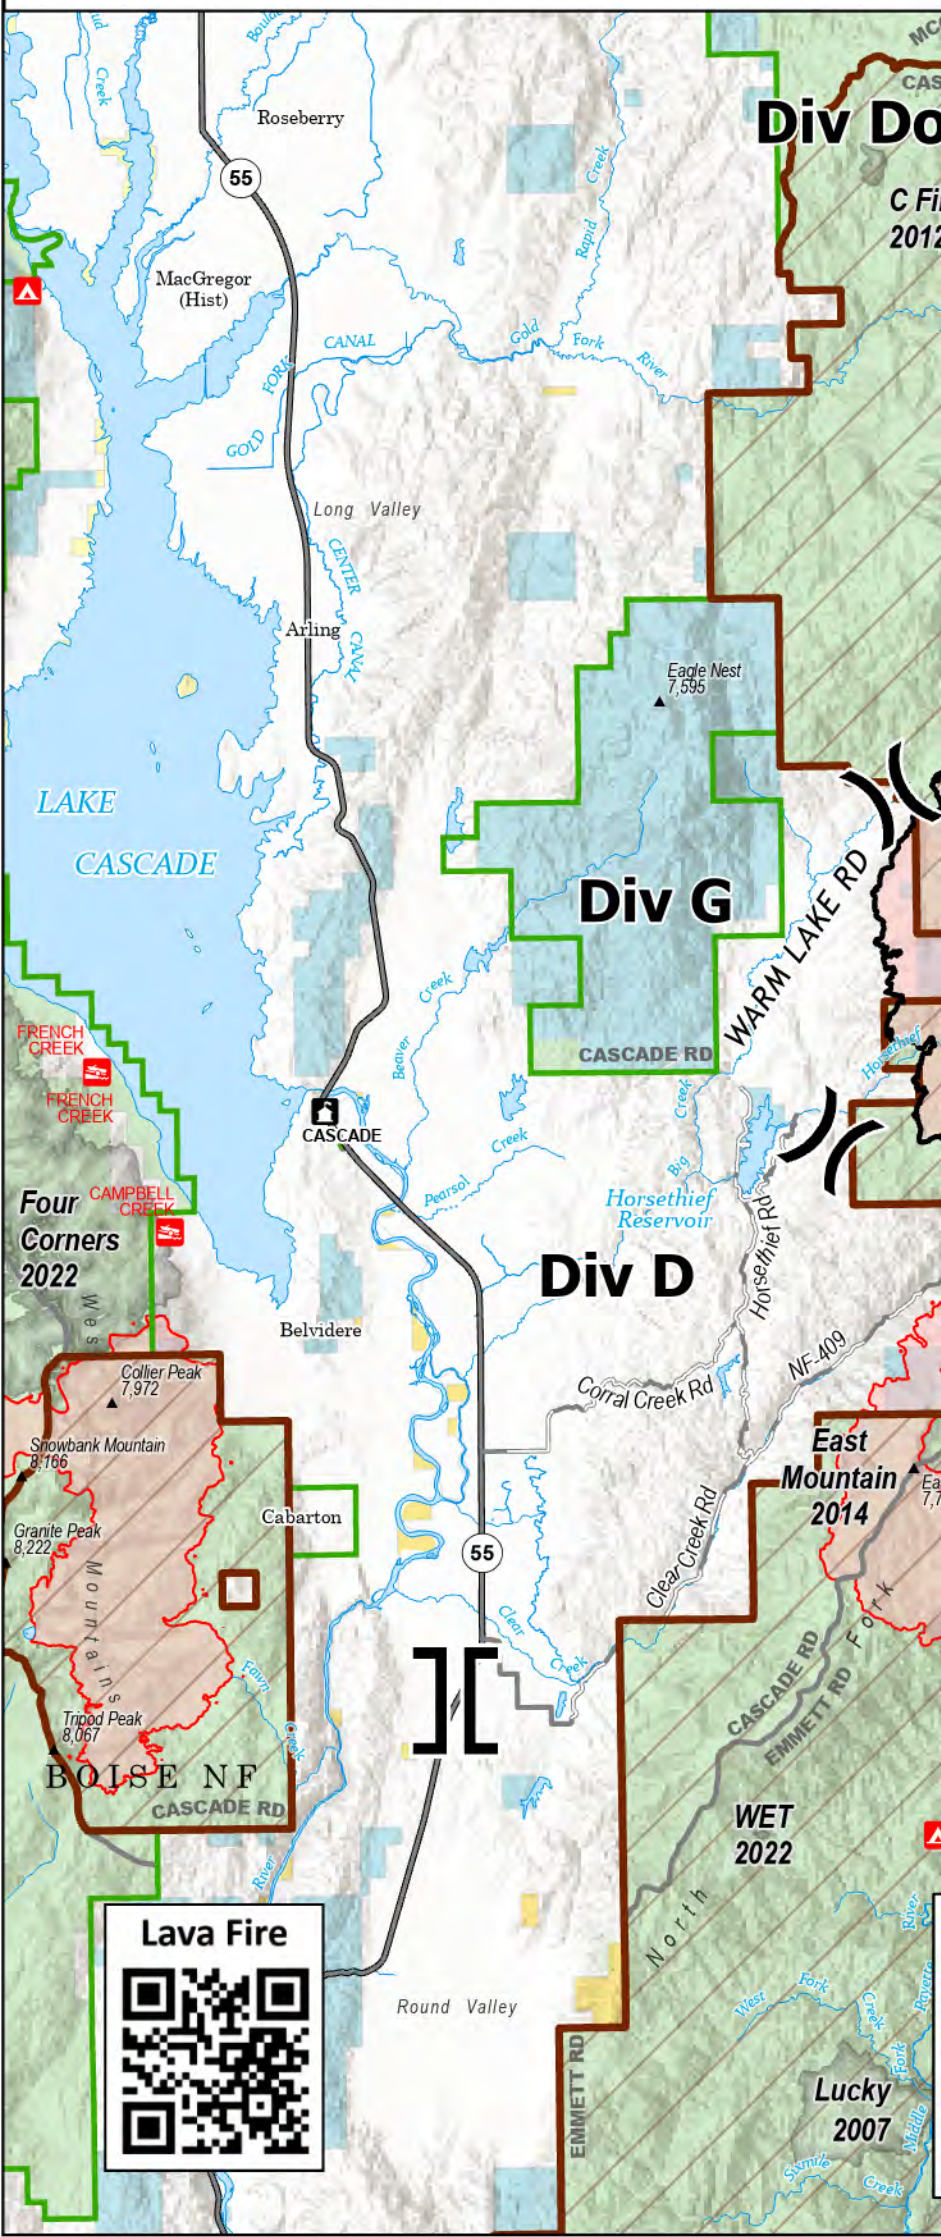

Public Information

9/19

Dollar Fire

4,360 acres 8% contained

Goat Fire

26,456 acres 0% contained

Snag Fire

33,300 acres 33% contained

- Contained Fire Edge
- Wildfire Daily Fire Perimeter
- Closed Area
- Bureau of Land Management
- Bureau of Reclamation
- State
- US Forest Service
- Private

Wapiti Fire

~25 Miles Bear's 2017

Lava Fire

Middle Fork Complex