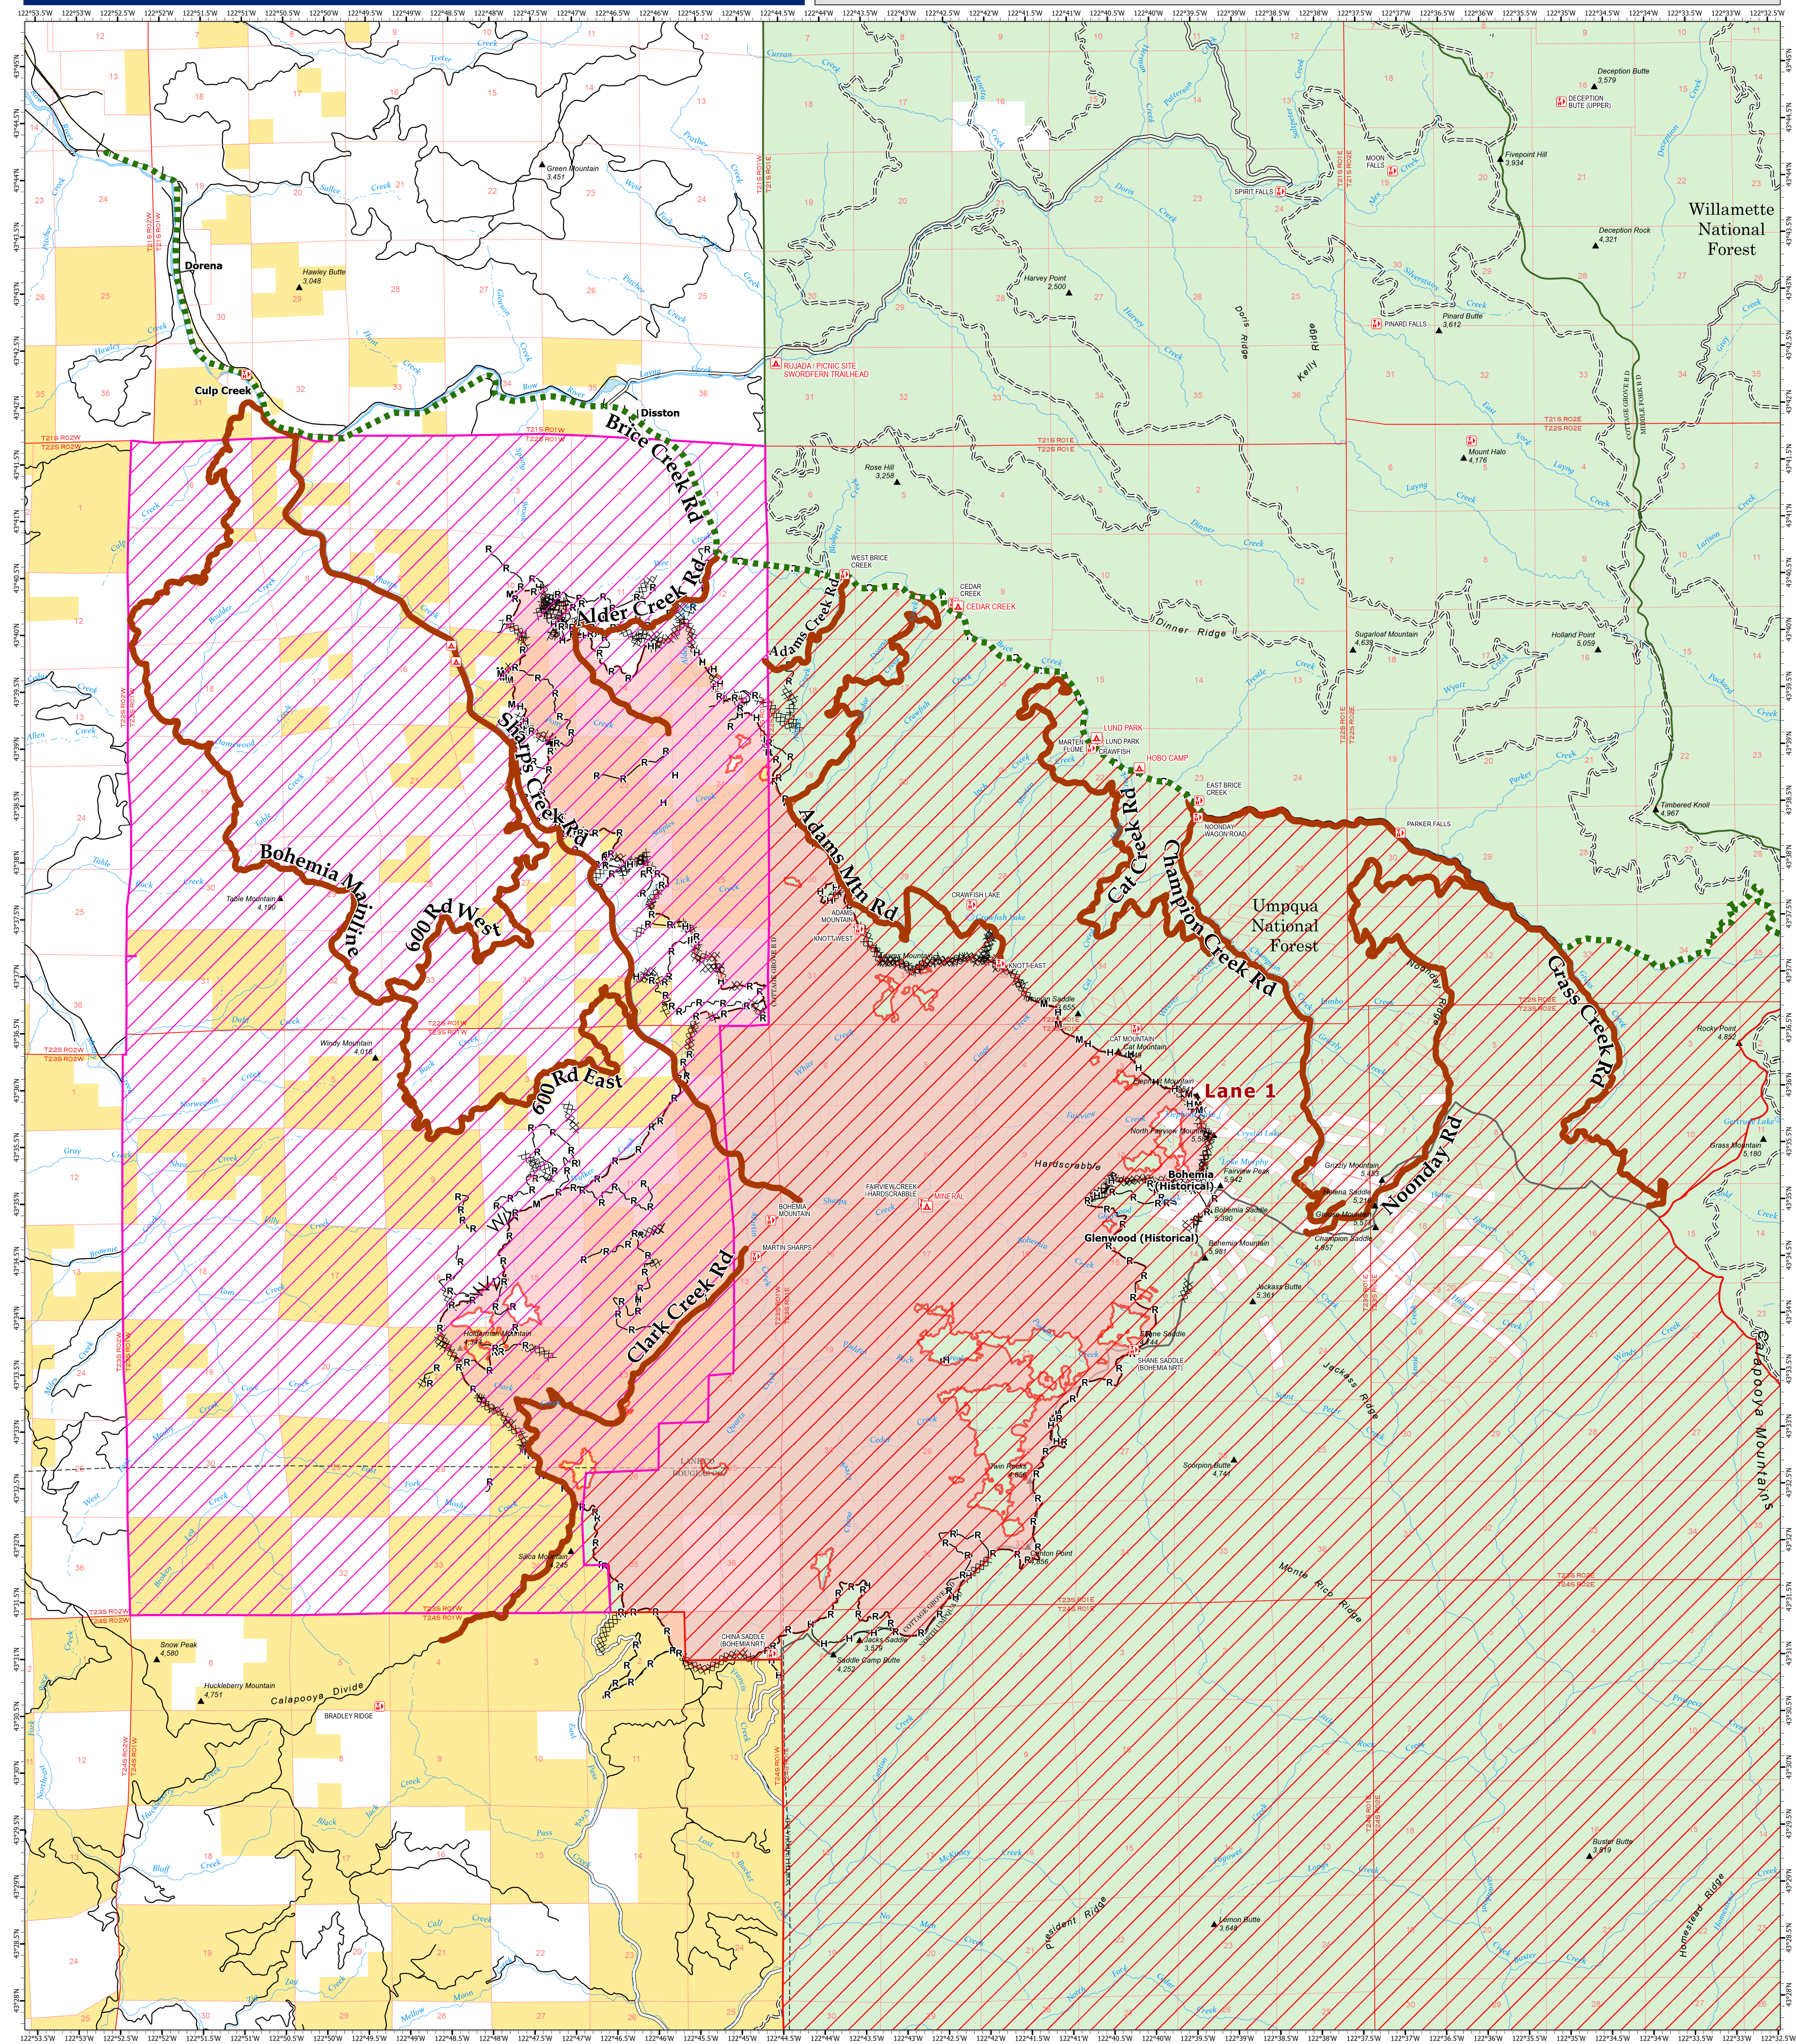

Closure

Cottage Grove - Lane 1

Cottage Grove - Lane 1
OR-771S-000028
25,305 Acres
08/30/2024 @ 23:59

- XXXX Completed Dozer Line
- MM Completed Fuel Break
- H Completed Hand Line
- M Completed Mixed Construction Line
- R Completed Road as Line
- Fire Perimeter
- Forest Closure
- BLM Closure
- Road Status
 - Open
 - Closed

9/3/2024 8:59 AM