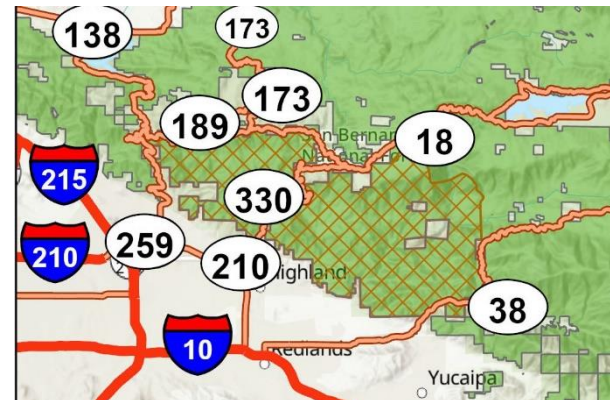

San Bernardino National Forest - Front Country Ranger District

FCRD - Line Fire Closure

9/7/2024

Line Fire Closure Area

Status of Routes Adjacent to or Within Closure

-  San Bernardino National Forest Administrative Boundary
-  San Bernardino National Forest Land
-  Land Not Administered by San Bernardino National Forest
- 