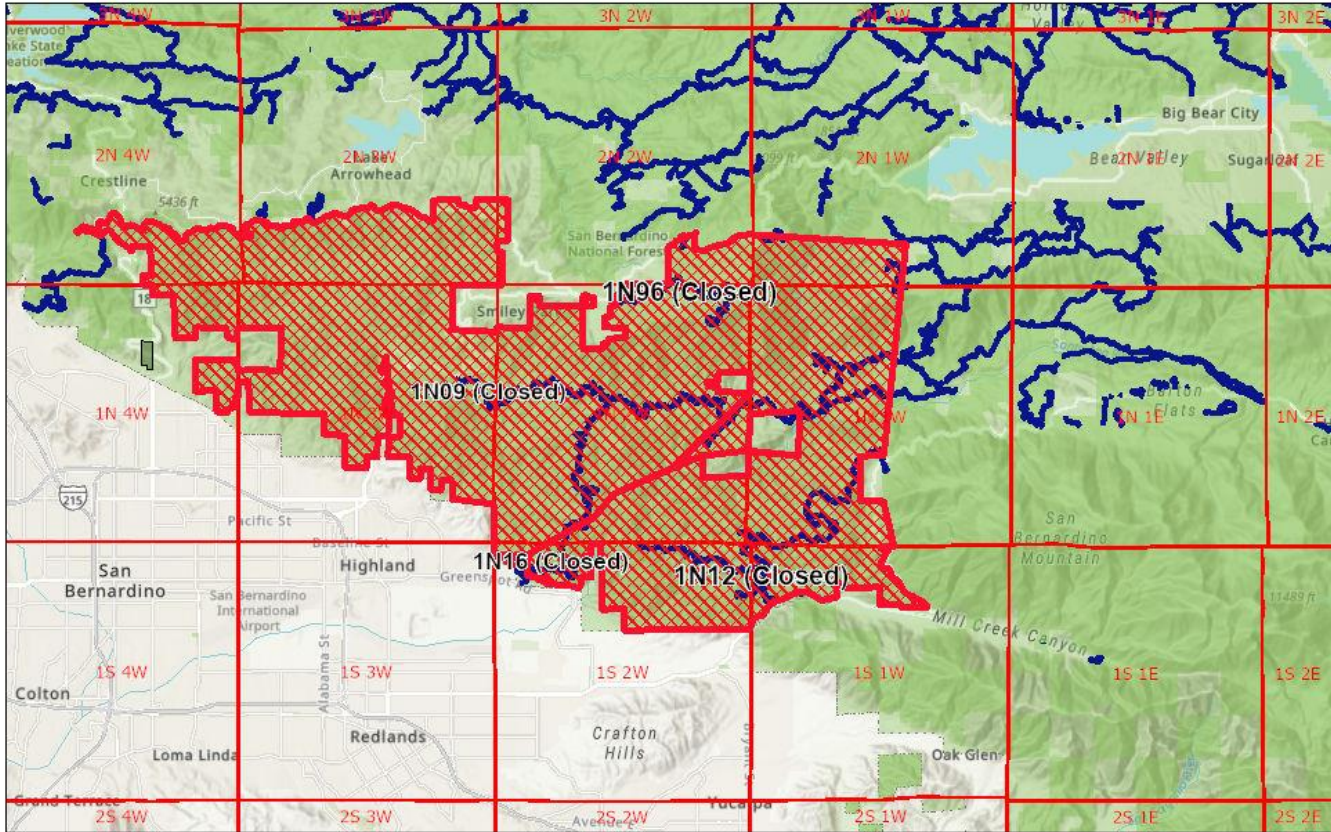

San Bernardino National Forest - Front Country Ranger District

FCRD - Line Fire Closure

9/7/2024

Line Fire Closure Area

Status of Routes Adjacent to or Within Closure

-  San Bernardino National Forest Administrative Boundary
-  San Bernardino National Forest Land
-  Land Not Administered by San Bernardino National Forest
- 