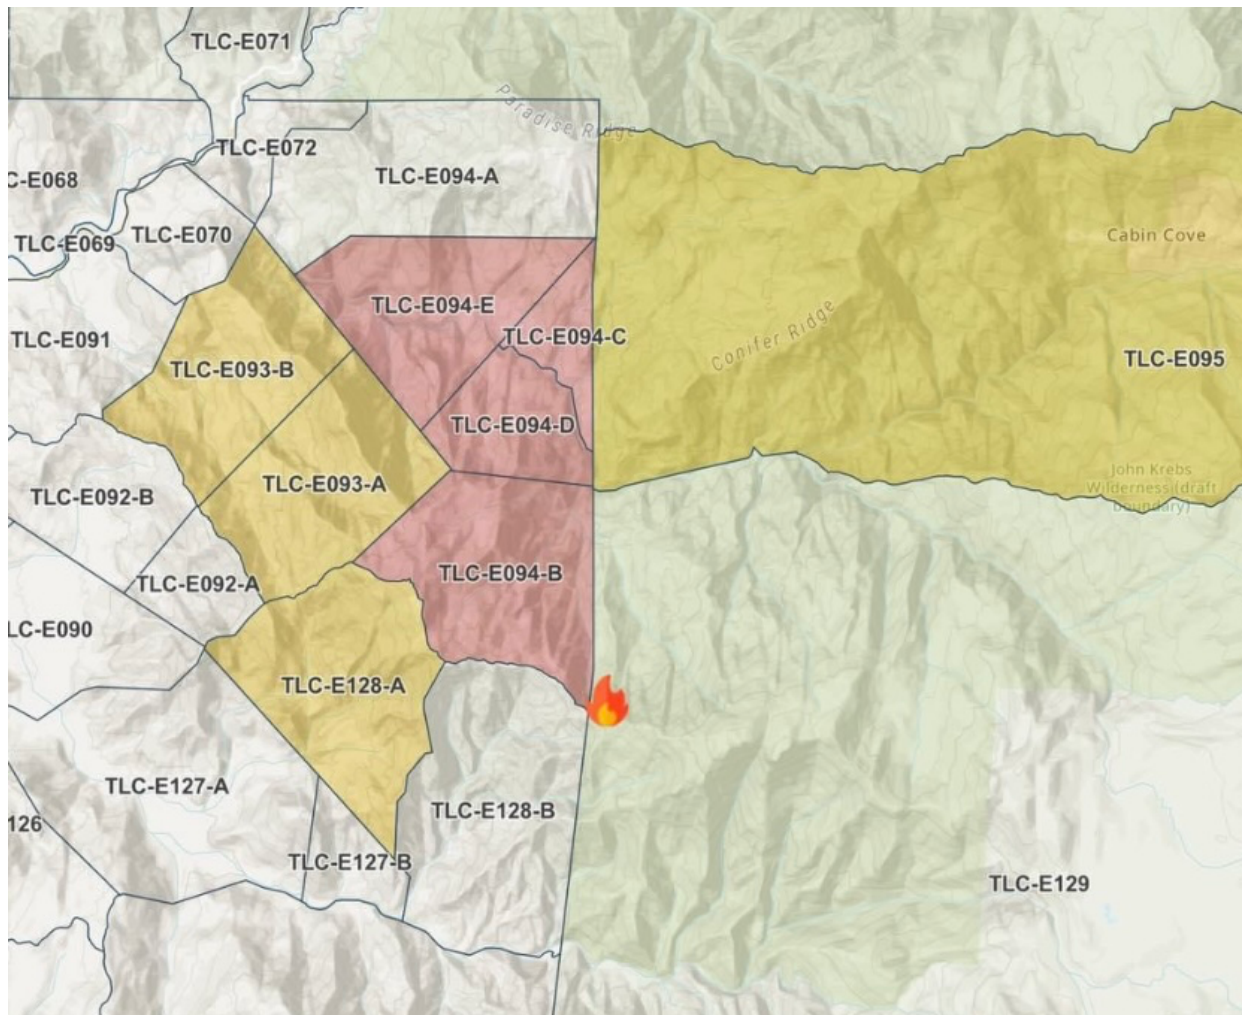

CURRENT EVACUATION NOTICES

An Evacuation ORDER has been issued for zones TLC-E094-E, TLC-E094-C, TLC-E094-D, and TLC-094-B.

An Evacuation WARNING has been issued for zones TLC-E095, TLC-E093-B, TLC-E093-A, and TLC-E128-A.

For current evacuations and to find your zone, go to:

<http://protect.genasvs.com/>