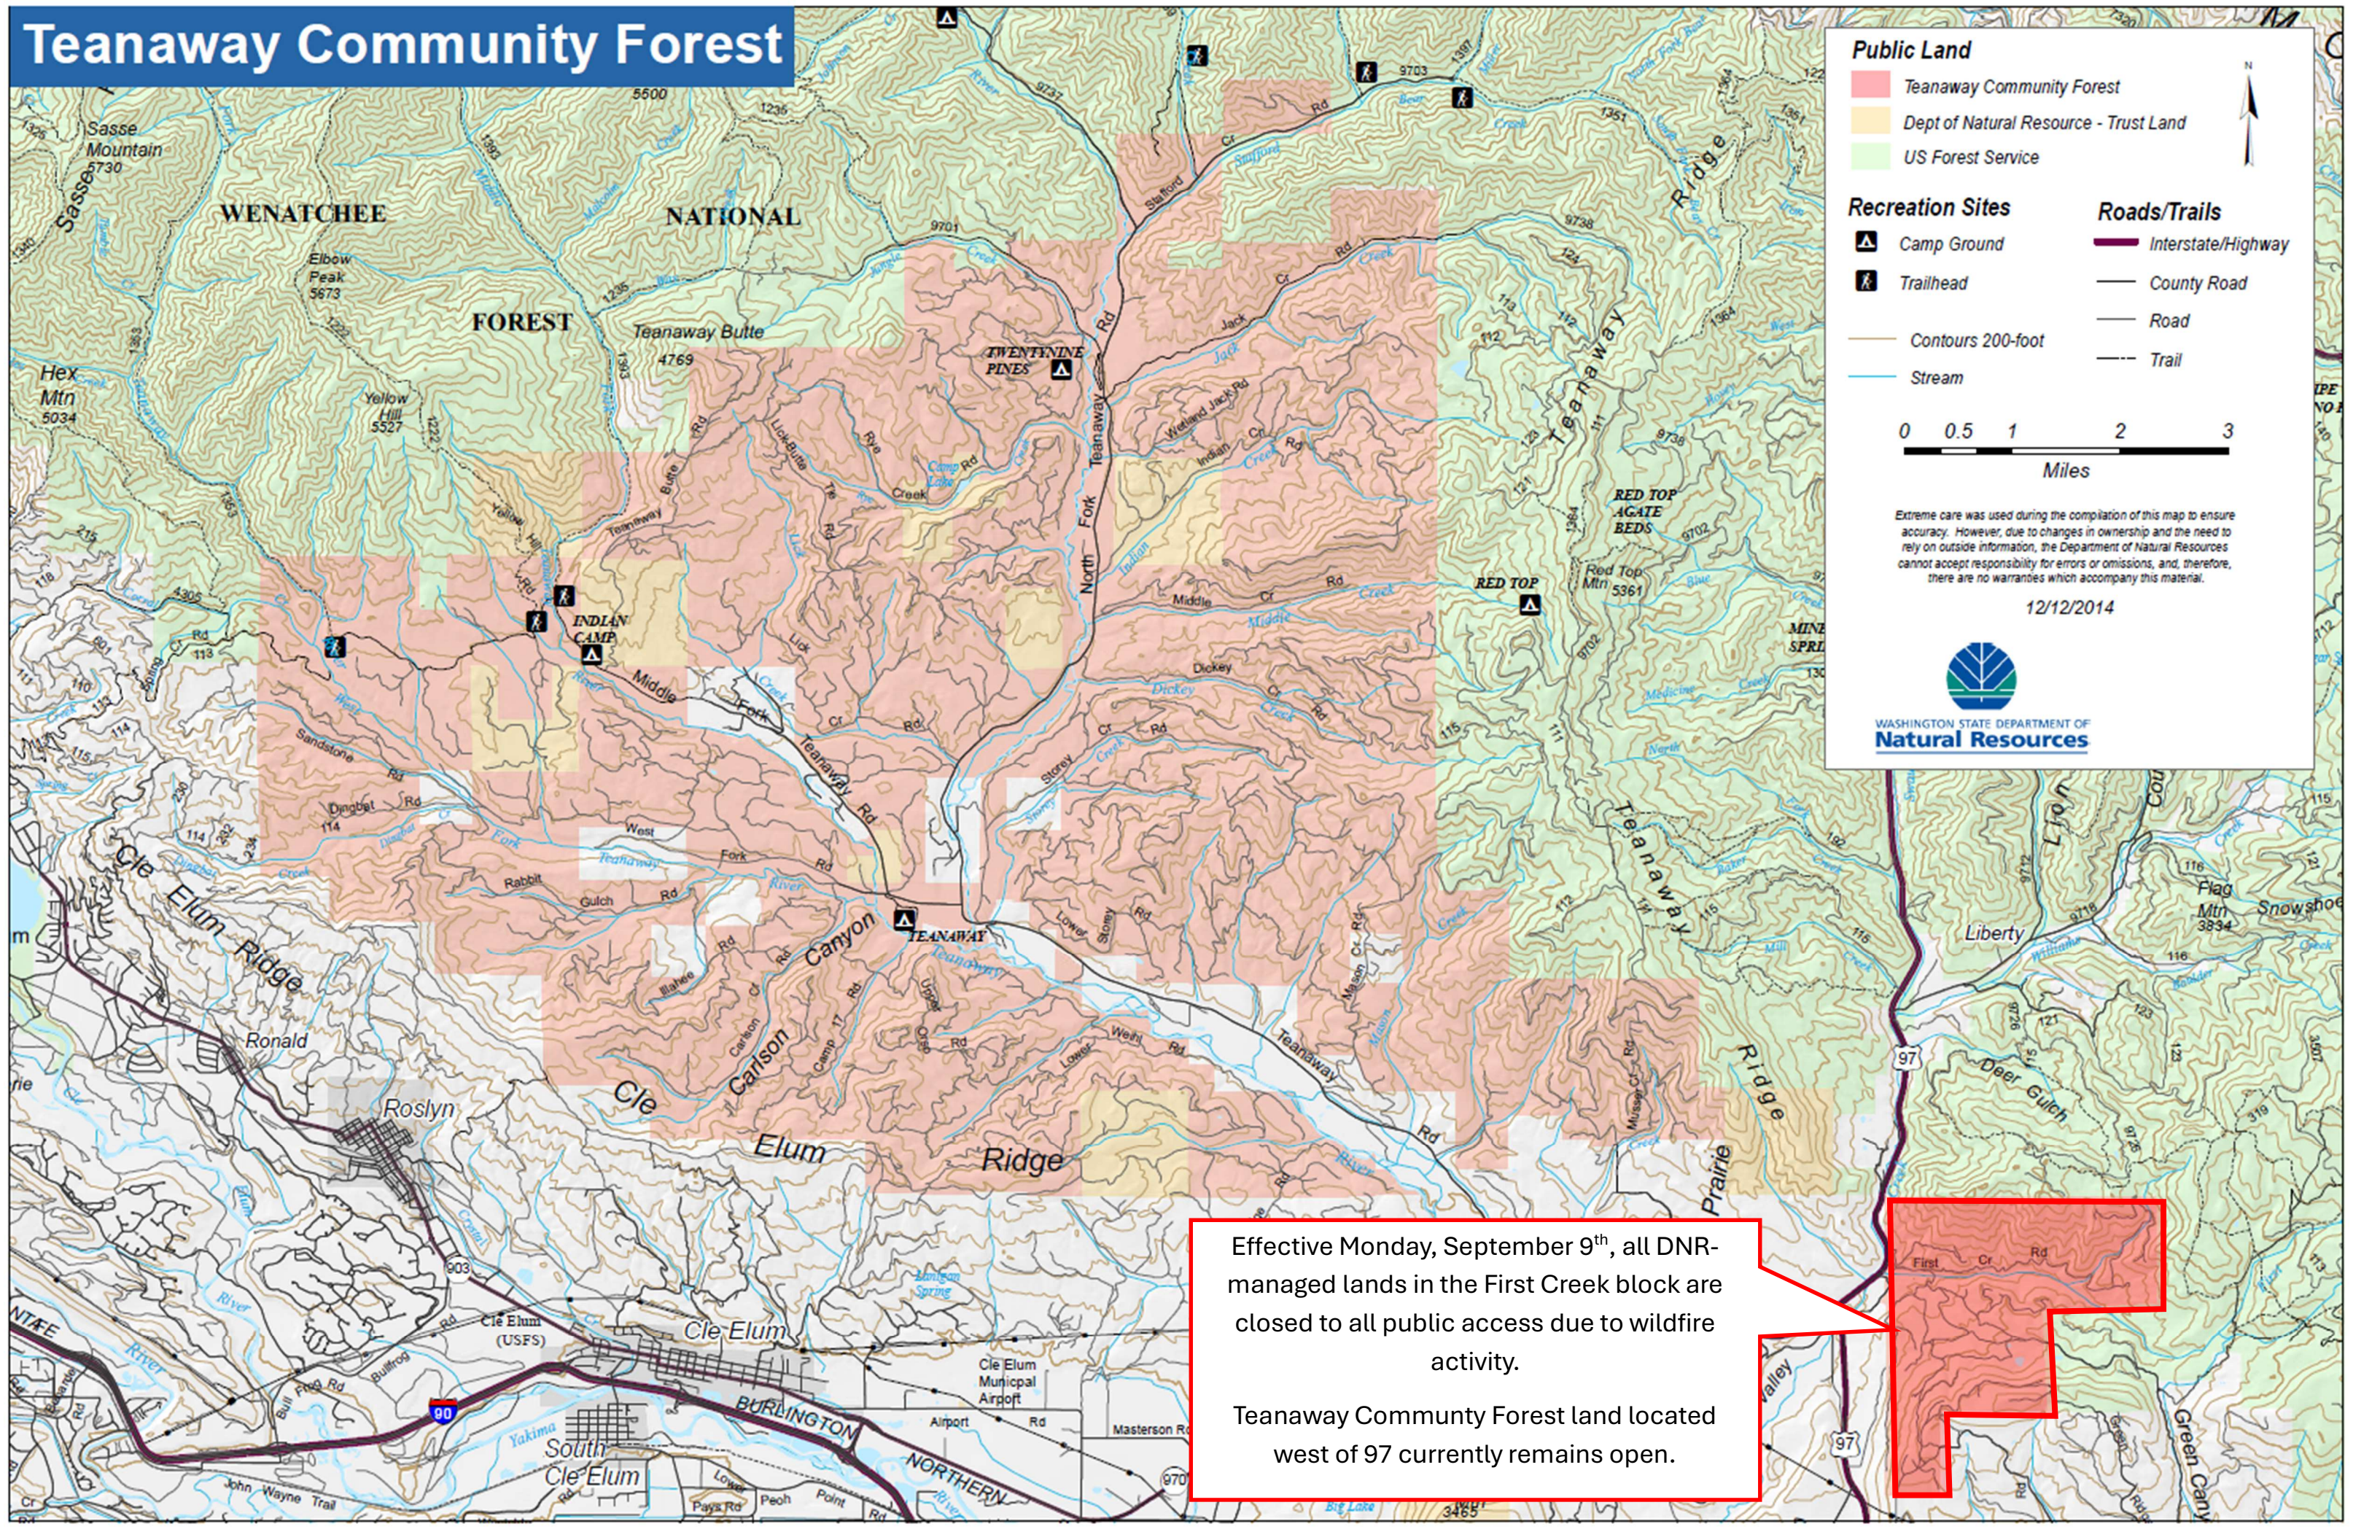

Teanaway Community Forest

Effective Monday, September 9th, all DNR-managed lands in the First Creek block are closed to all public access due to wildfire activity.

Teanaway Community Forest land located west of 97 currently remains open.