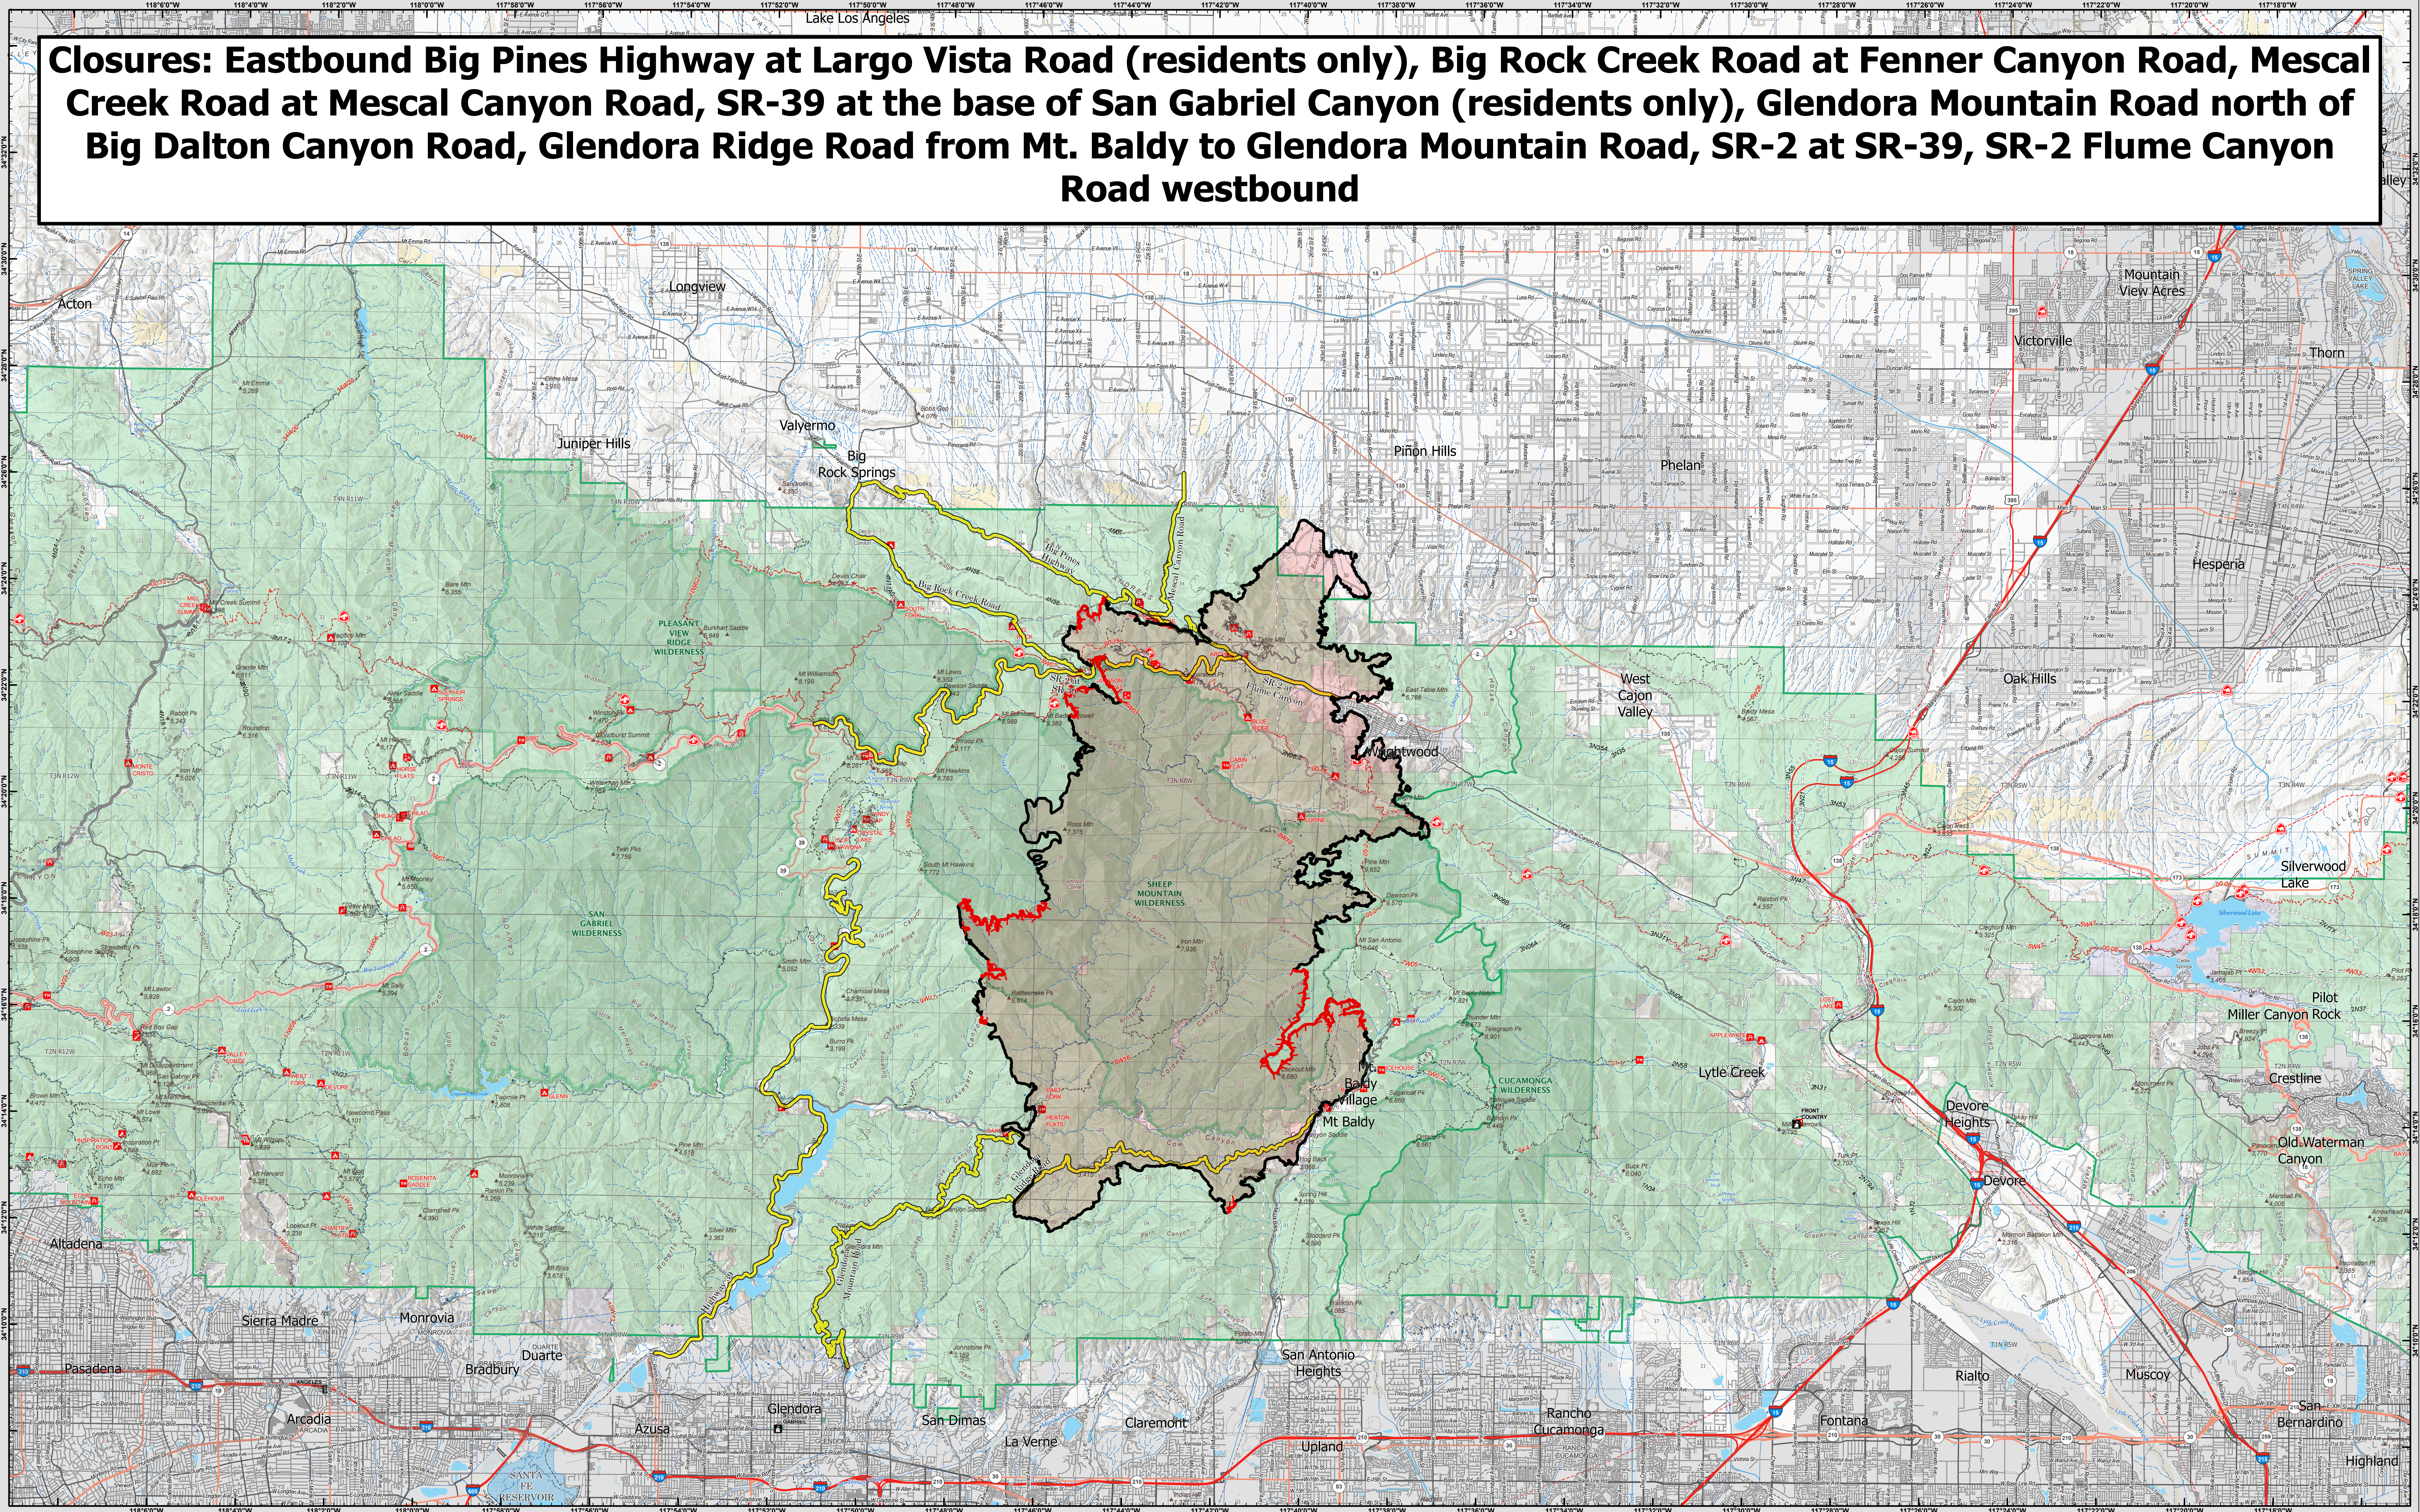

**Closures: Eastbound Big Pines Highway at Largo Vista Road (residents only), Big Rock Creek Road at Fenner Canyon Road, Mescal Creek Road at Mescal Canyon Road, SR-39 at the base of San Gabriel Canyon (residents only), Glendora Mountain Road north of Big Dalton Canyon Road, Glendora Ridge Road from Mt. Baldy to Glendora Mountain Road, SR-2 at SR-39, SR-2 Flume Canyon Road westbound**

- Bridge Fire
- Road Closure
- Perimeter Line**
- Contained
- Uncontained

**PIO MAP**

Bridge  
CA-ANF-243334

9/24/2024 Day

0 0.75 1.5 3 4.5 6 Miles  
Datum: NAD 1983 UTM Zone 11N Scale: 1:70,000

PIO MAP  
9/24/2024 Day

PIO MAP  
9/24/2024 Day