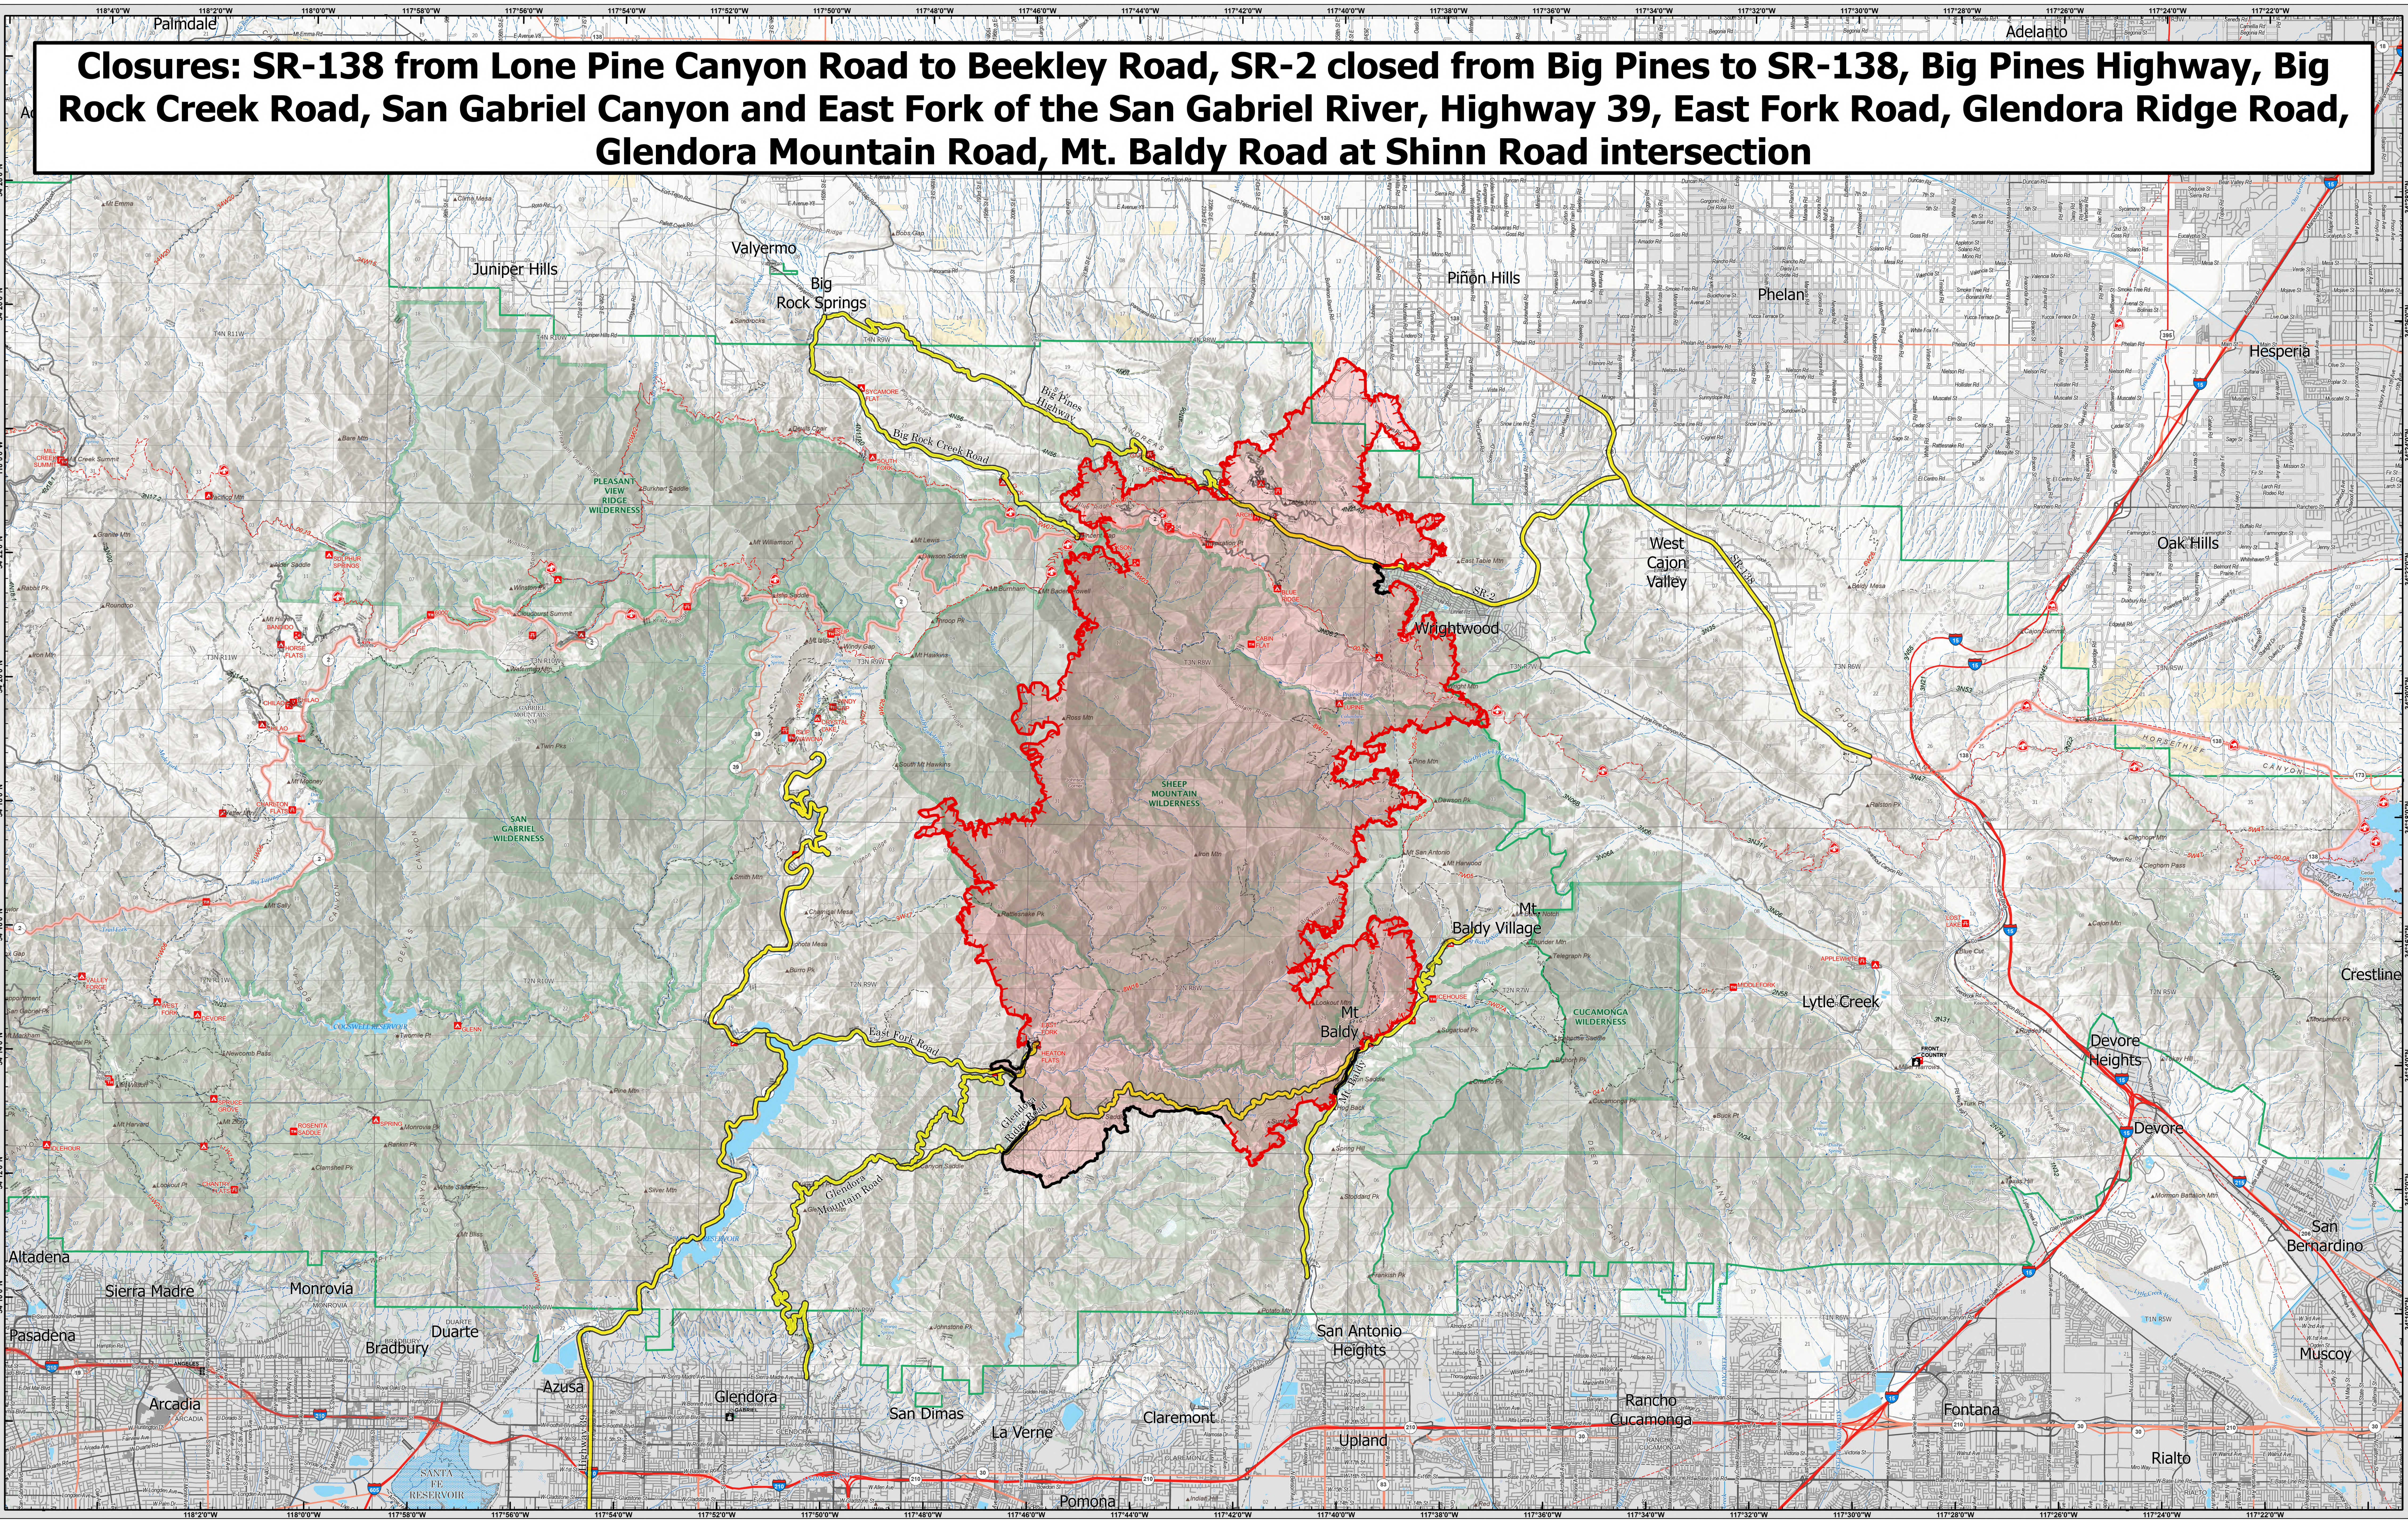

**Closures: SR-138 from Lone Pine Canyon Road to Beekley Road, SR-2 closed from Big Pines to SR-138, Big Pines Highway, Big Rock Creek Road, San Gabriel Canyon and East Fork of the San Gabriel River, Highway 39, East Fork Road, Glendora Ridge Road, Glendora Mountain Road, Mt. Baldy Road at Shinn Road intersection**

**PIO MAP**  
9/16/2024 Day

- Bridge Fire
- Road Closure
- Perimeter Line**
- Contained
- Uncontained

Acres: 54690, Containment: 11 %

**PIO MAP**  
Bridge  
CA-ANF-243334  
9/16/2024 Day

**PIO MAP**  
9/16/2024 Day